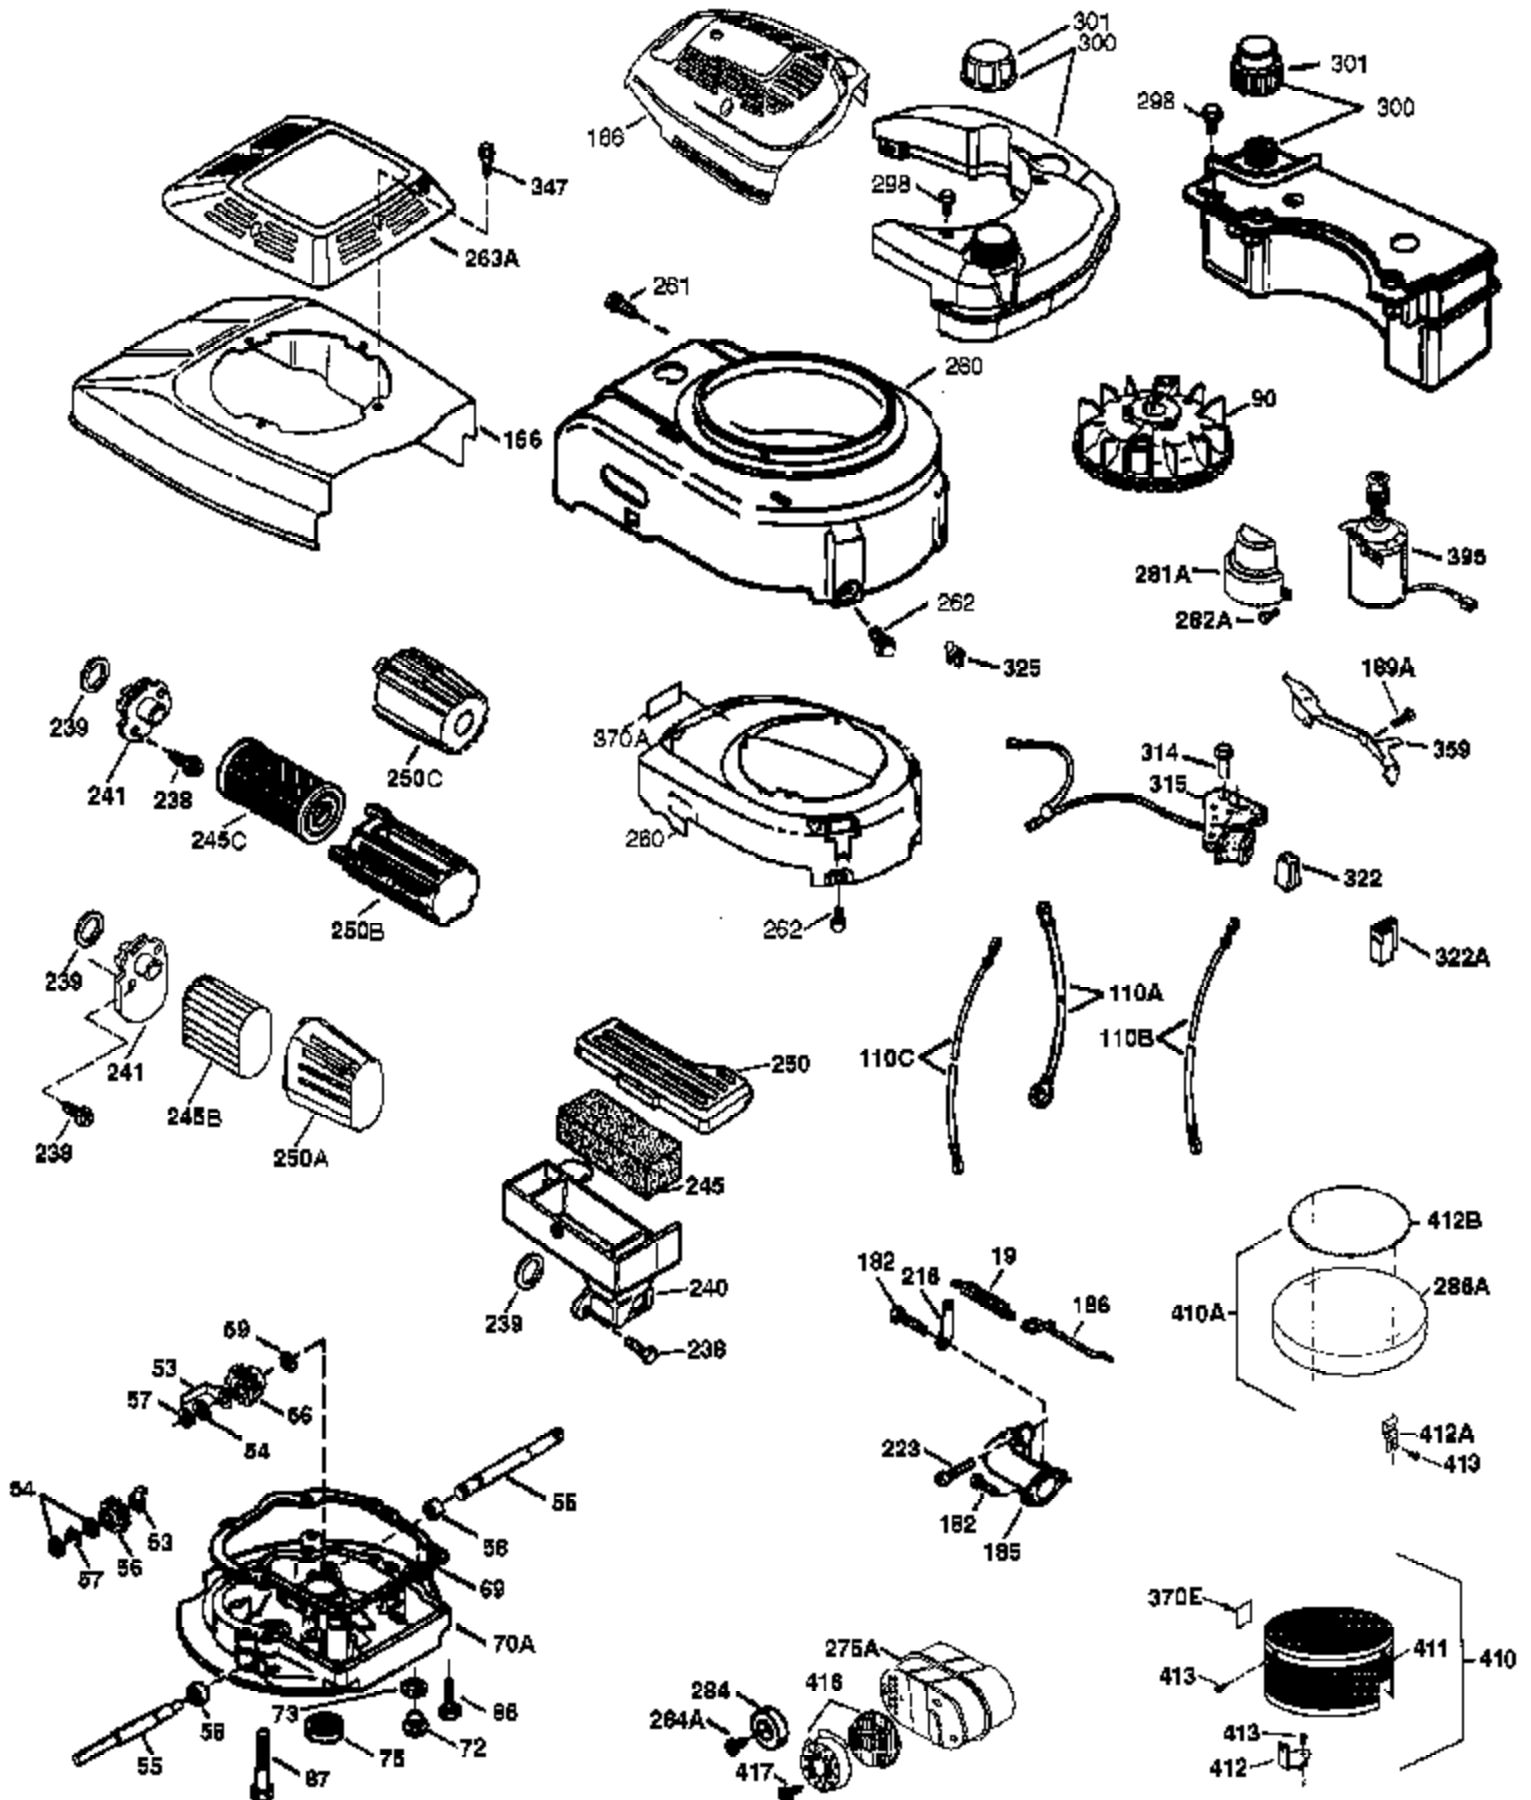

Ref #	Part Number	Qty	Description
174	30200	2	Screw, 10-24 x 9/16"
178	29752	2	Nut & Lock Washer, 1/4-28
179	30593	1	Retainer Clip
182	6201	2	Screw, 1/4-28 x 7/8"
184	26756	1	* Carburetor To Intake Pipe Gasket
185	36785	1	Intake Pipe
186	34337	1	Governor Link
200	33205A	1	Control Bracket (Incl. 202 thru 206)
202	36482	1	Compression Spring
203	31342	1	Compression Spring
204	651029	1	Screw, Torx T-10, 5-40 x 7/16"
205	651019	1	Screw, Torx T-10, 6-32 x 41/64"
206	610973	1	Terminal
207	34336	1	Throttle Link
209	30200	2	Screw, 10-24 x 9/16"
215	32410	1	Control Knob
223	650451	2	Screw, 1/4-20 x 1"
224	36786	1	* Intake Pipe Gasket
238	650932	2	Screw, 10-32 x 49/64"
239	34338	1	* Air Cleaner Gasket
245	35066	1	Air Cleaner Filter
250	35065	1	Air Cleaner Cover
260	36834	1	Blower Housing
261	30200	2	Screw, 10-24 x 9/16"
262	650831	2	Screw, 1/4-20 x 1/2"
275	36790A	1	Muffler
277	650988	2	Screw, 1/4-20 x 2-5/16"
285	35000A	1	Starter Cup
287	650926	2	Screw, 8-32 x 21/64"
290	34357	1	Fuel Line
292	26460	2	Fuel Line Clamp
300	35586	1	Fuel Tank (Incl. 292 & 301)
301	35355	1	Fuel Cap
311	27625	1	Oil Fill Plug Ass'y
311	27625	1	Oil Fill Plug
312	29673	1	Oil Fill Plug Gasket
313	34080	1	Spacer
355	590701	1	Starter Handle (Black)
370C	37318	1	Primer Decal 3 X)
370B	35169	1	Control Decal
370A	36261	2	Lubrication Decal
370R	37317	1	Warning Decal
380	640262	1	Carburetor (Incl. 184)
390	590737	1	Rewind Starter (NOTE: This engine could have been built with 590694 starter).
400	37029A	1	* Gasket Set (Incl. items marked PK in notes). Incl. Part #'s 26756 (1), 28833 (1), 34338 (1), 35261 (1), 36783 (1), 36786 (1), 37028 (1), 36832 (1), 36996 (1)
416	36085	1	Spark Arrestor Kit (Incl. 417)(Optional)
417	650821	1	Screw, 10-32 x 1/2" (Optional)
900	0	1	Replacement Engine, 750838B (Not Available in California), order from 71-999
900	0	1	Replacement S/B, 750831A order from 71-999