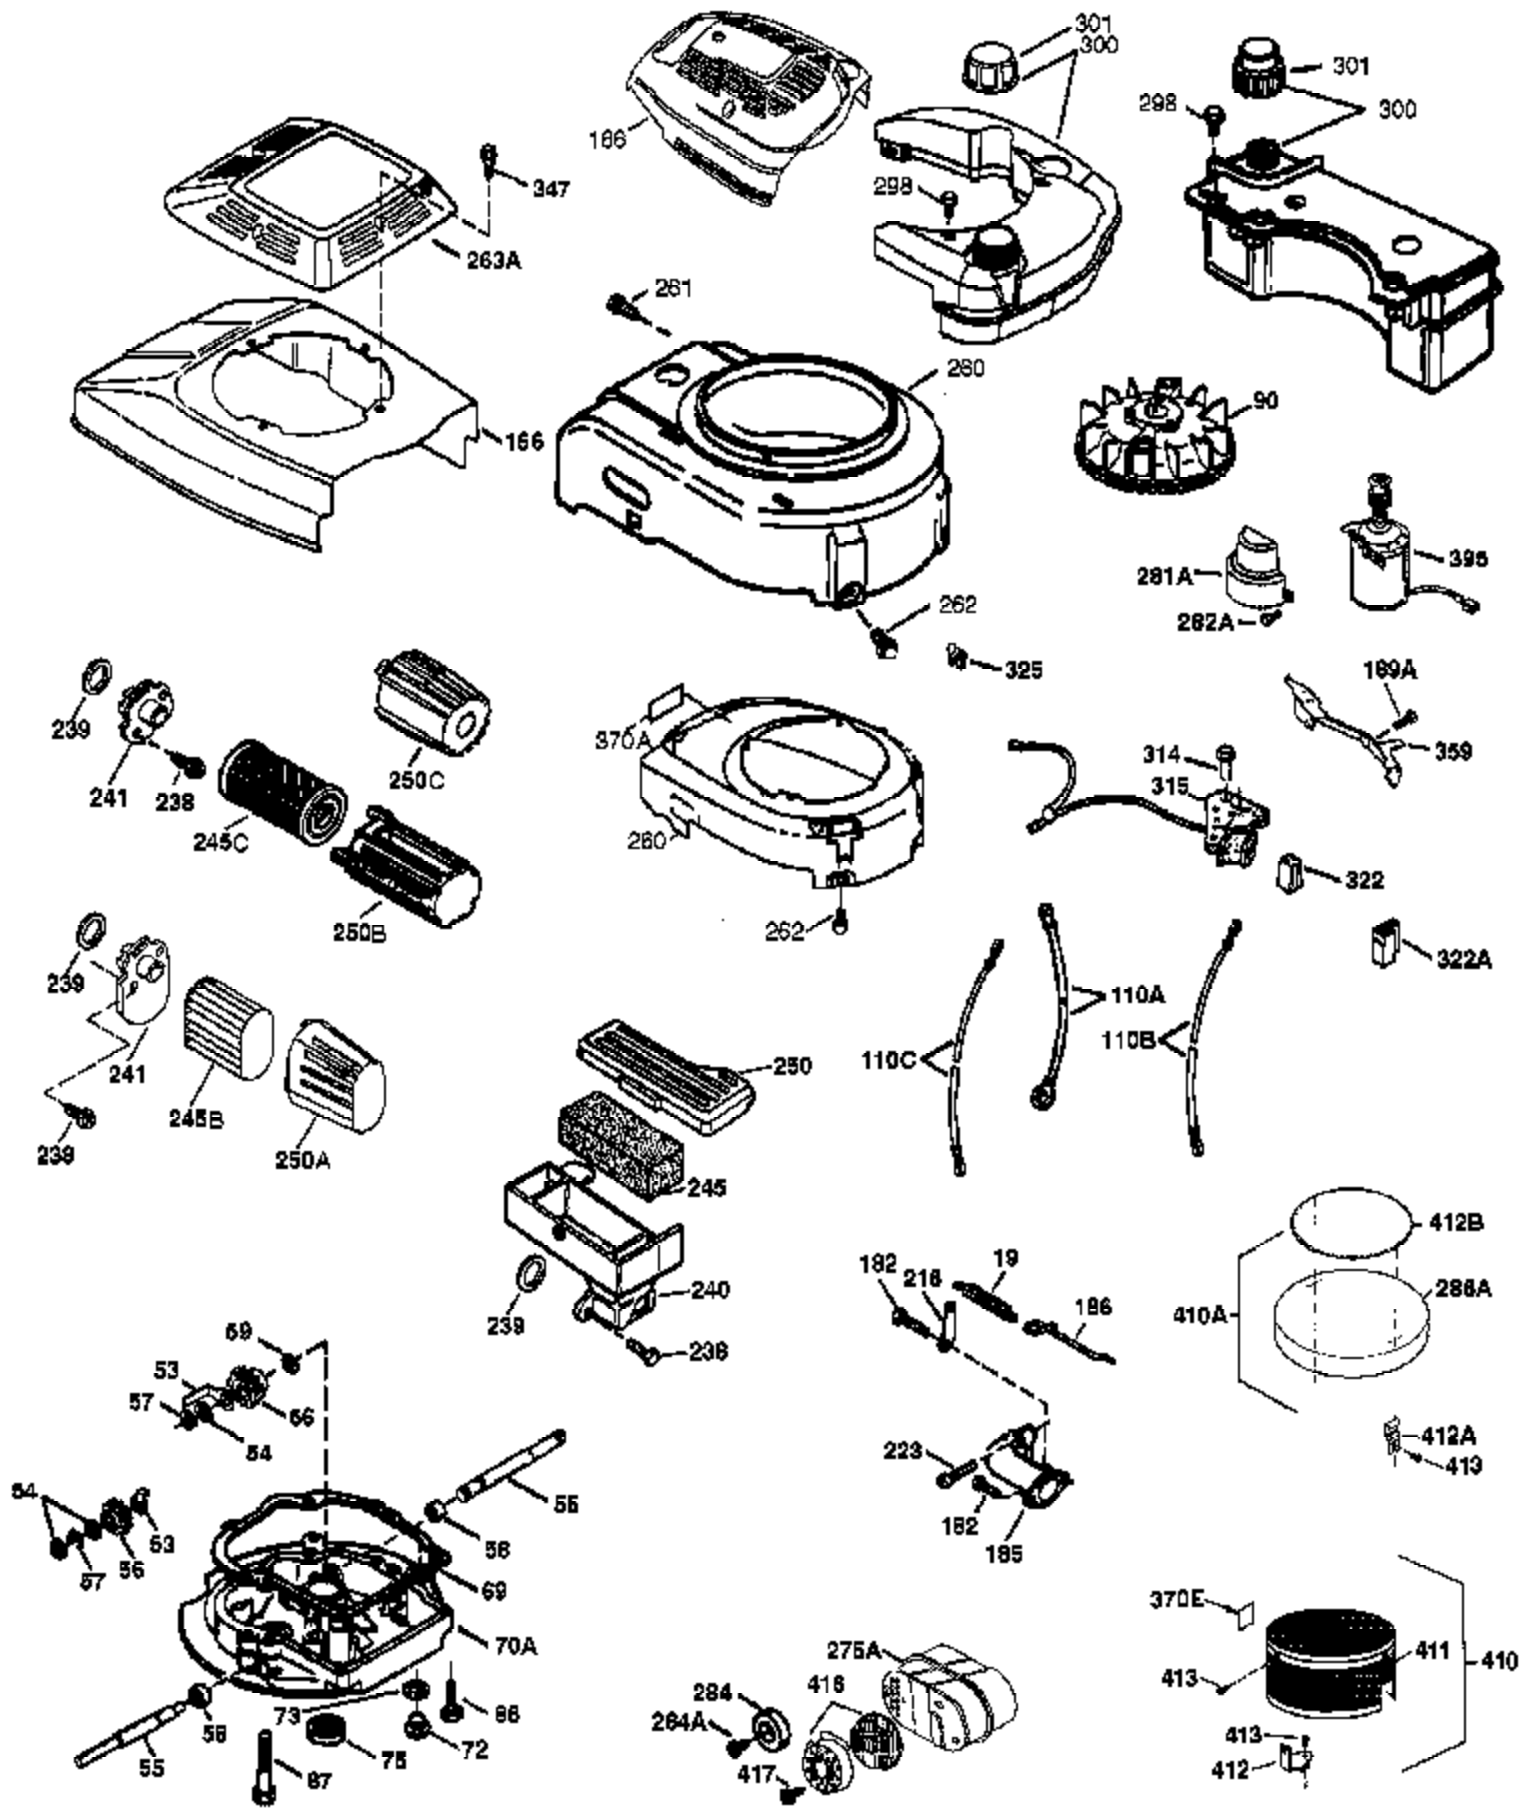

Ref #	Part Number	Qty	Description
19	36281	1	Extension Spring
41	35541	1	Piston & Pin Ass'y. (Std.) (Incl. 43)
41	35542	1	Piston & Pin Ass'y. (.010" OS) (Incl. 43)
41	35543	1	Piston & Pin Ass'y. (.020" OS) (Incl. 43)
69	37130	1	* Mounting Flange Gasket
72	30572	1	Oil Drain Plug (Incl. 73)
73	28833	1	Drain Plug Gasket
75	27897	1	Oil Seal
86	650488	6	Screw, 1/4-20 x 1-1/4"
90	611112	1	Flywheel
182	6201	2	Screw, 1/4-28 x 7/8"
185	36785	1	Intake Pipe
186	34337	1	Governor Link
223	650451	2	Screw, 1/4-20 x 1"
238	650932	2	Screw, 10-32 x 49/64"
239	34338	1	* Air Cleaner Gasket
241	35797	1	Air Cleaner Collar
245	35066	1	Air Cleaner Filter
250	35065	1	Air Cleaner Cover
260	36980	1	Blower Housing
261	30200	2	Screw, 10-24 x 9/16"
262	650831	2	Screw, 1/4-20 x 1/2"
298	28763	3	Screw, 10-32 x 35/64"
300	36916	1	Fuel Tank (Incl. 292 & 301)
301	36246	1	Fuel Cap
370A	36261	1	Lubrication Decal
416	36085	1	Spark Arrestor Kit (Incl. 417)(Optional)
417	650821	1	Screw, 10-32 x 1/2" (Optional)
900	0	1	Replacement Engine 750822C, order from 71-999
900	0		Replacement Short Block NONE