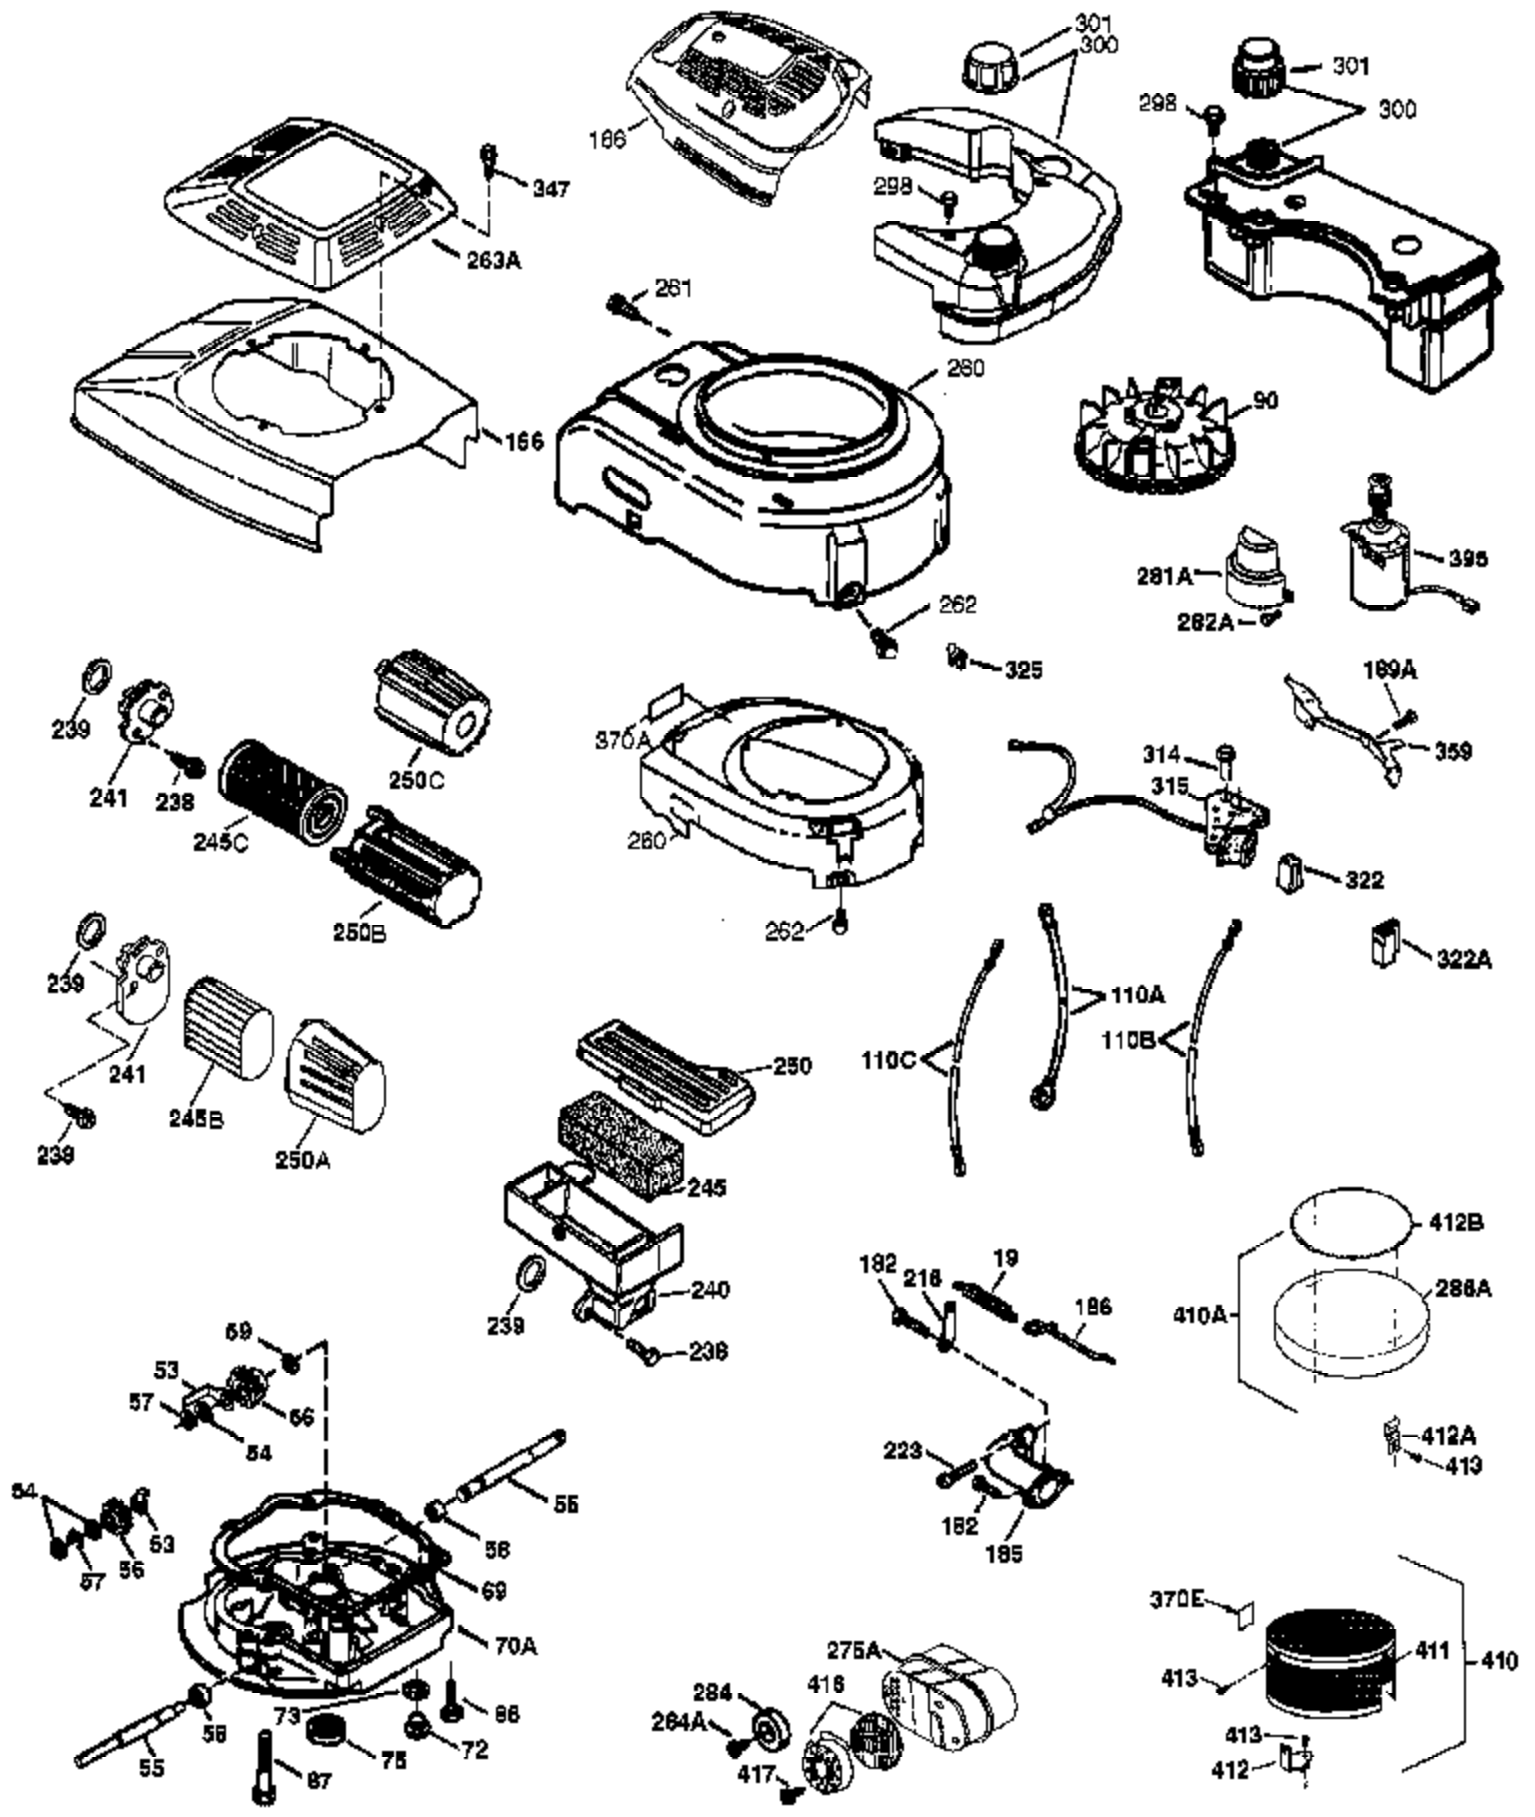

Ref #	Part Number	Qty	Description
19	36281	1	Extension Spring
41	35541	1	Piston & Pin Ass'y. (Std.) (Incl. 43)
41	35542	1	Piston & Pin Ass'y. (.010" OS) (Incl. 43)
41	35543	1	Piston & Pin Ass'y. (.020" OS) (Incl. 43)
69	35261	1	* Mounting Flange Gasket
72	36083	1	Oil Drain Plug
75	27897	1	Oil Seal
86	650488	6	Screw, 1/4-20 x 1-1/4"
90	611112	1	Flywheel
182	6201	2	Screw, 1/4-28 x 7/8"
185	36785	1	Intake Pipe
186	34337	1	Governor Link
223	650451	2	Screw, 1/4-20 x 1"
238	650806	2	Screw, 10-32 x 5/8"
239	34338	1	* Air Cleaner Gasket
240	34858	1	Air Cleaner Body
245	34340	1	Air Cleaner Filter
250	36213	1	Air Cleaner Cover
260	37003	1	Blower Housing
261	30200	2	Screw, 10-24 x 9/16"
262	650831	2	Screw, 1/4-20 x 1/2"
300	35586	1	Fuel Tank (Incl. 292 & 301)
301	36246	1	Fuel Cap
370A	36261	1	Lubrication Decal
416	36085	1	Spark Arrestor Kit (Incl. 417)(Optional)
417	650821	1	Screw, 10-32 x 1/2" (Optional)