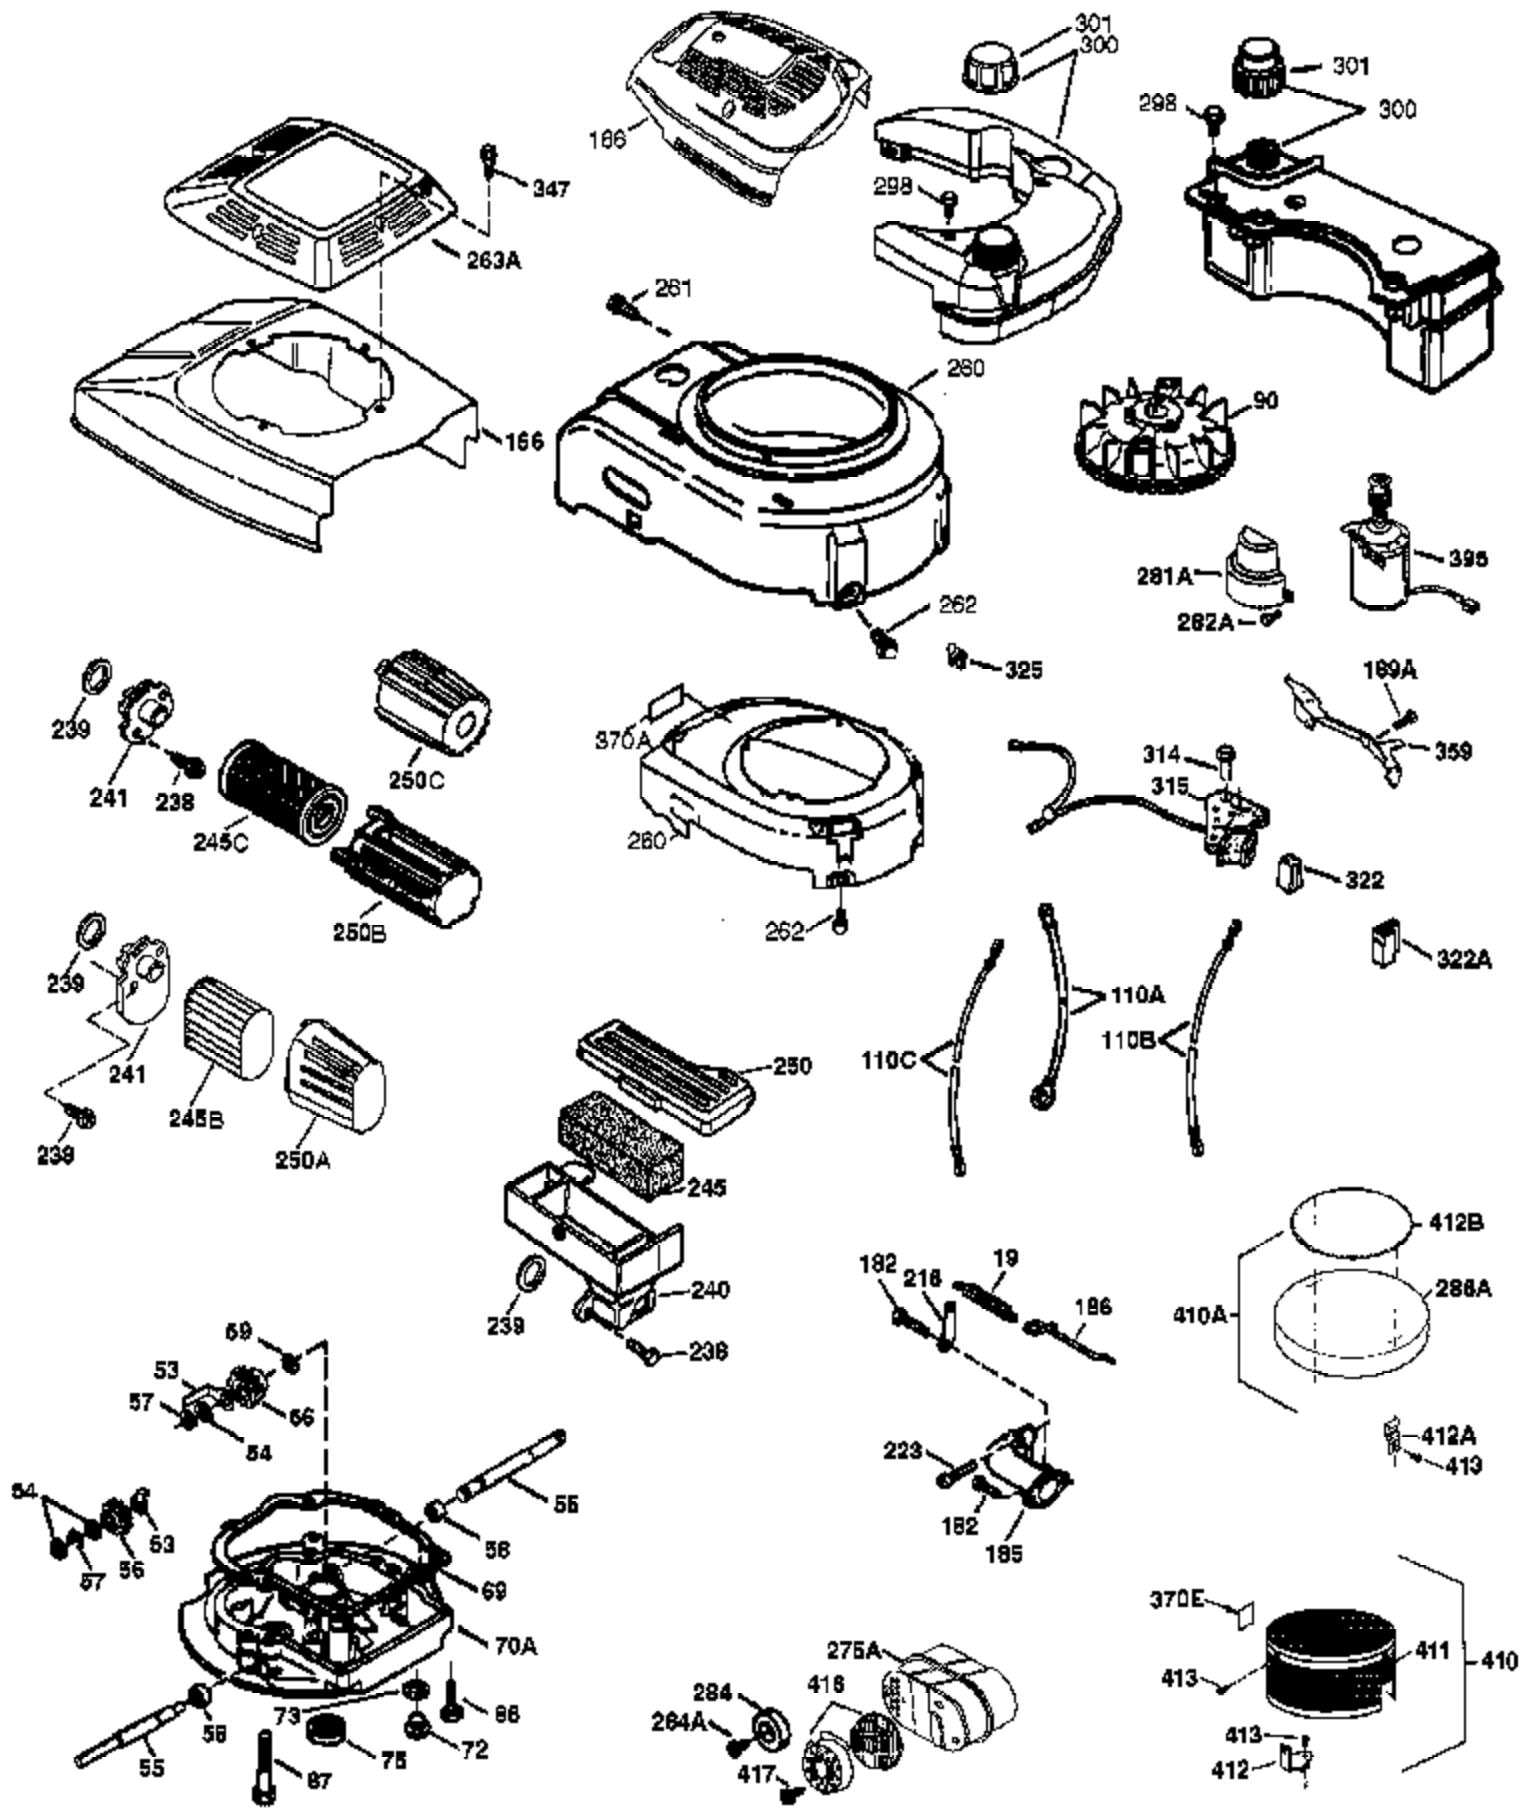

Ref #	Part Number	Qty	Description
19	36281	1	Extension Spring
41	35541	1	Piston & Pin Ass'y. (Std.) (Incl. 43)
41	35542	1	Piston & Pin Ass'y. (.010" OS) (Incl. 43)
41	35543	1	Piston & Pin Ass'y. (.020" OS) (Incl. 43)
53	31745	1	Tang Washer
54	31747	1	Washer
55	34647	1	P.T.O. Shaft
56	31746	1	R.H. Worm Gear
57	33537	1	Retaining Ring
58	31744	1	Oil Seal
69	37609	1	* Mounting Flange Gasket
72	37614	1	Oil Drain Plug
75	26208	1	Oil Seal
86	650488	5	Screw, 1/4-20 x 1-1/4"
87	650492	1	Screw, 1/4-20 x 2-1/4"
90	611213	1	Flywheel
110A	36817	1	Ground Wire
182	6201	2	Screw, 1/4-28 x 7/8"
185	36785	1	Intake Pipe
186	34337	1	Governor Link
212	30773	1	Control Lever Bushing
223	650451	1	Screw, 1/4-20 x 1"
238	650806	2	Screw, 10-32 x 5/8"
239	34338	1	* Air Cleaner Gasket
240	37115A	1	Air Cleaner Body (Incl. 239)
245	37116	1	Air Cleaner Filter
250	37118	1	Air Cleaner Cover
260	37497	1	Blower Housing
261	30200	2	Screw, 10-24 x 9/16"
262	650831	2	Screw, 1/4-20 x 1/2"
298	28763	3	Screw, 10-32 x 35/65"
300	34476A	1	Fuel Tank (Incl. 292 & 301)
301	33032	1	Fuel Cap
355	590701	1	Starter Handle (Red)
359	37081	1	Blower Housing Guard
370A	36261	1	Lubrication Decal (Replaces 64-831)
416	36085	1	Spark Arrestor Kit (Incl. 417)(Optional)
417	650821	1	Screw, 10-32 x 1/2" (Optional)