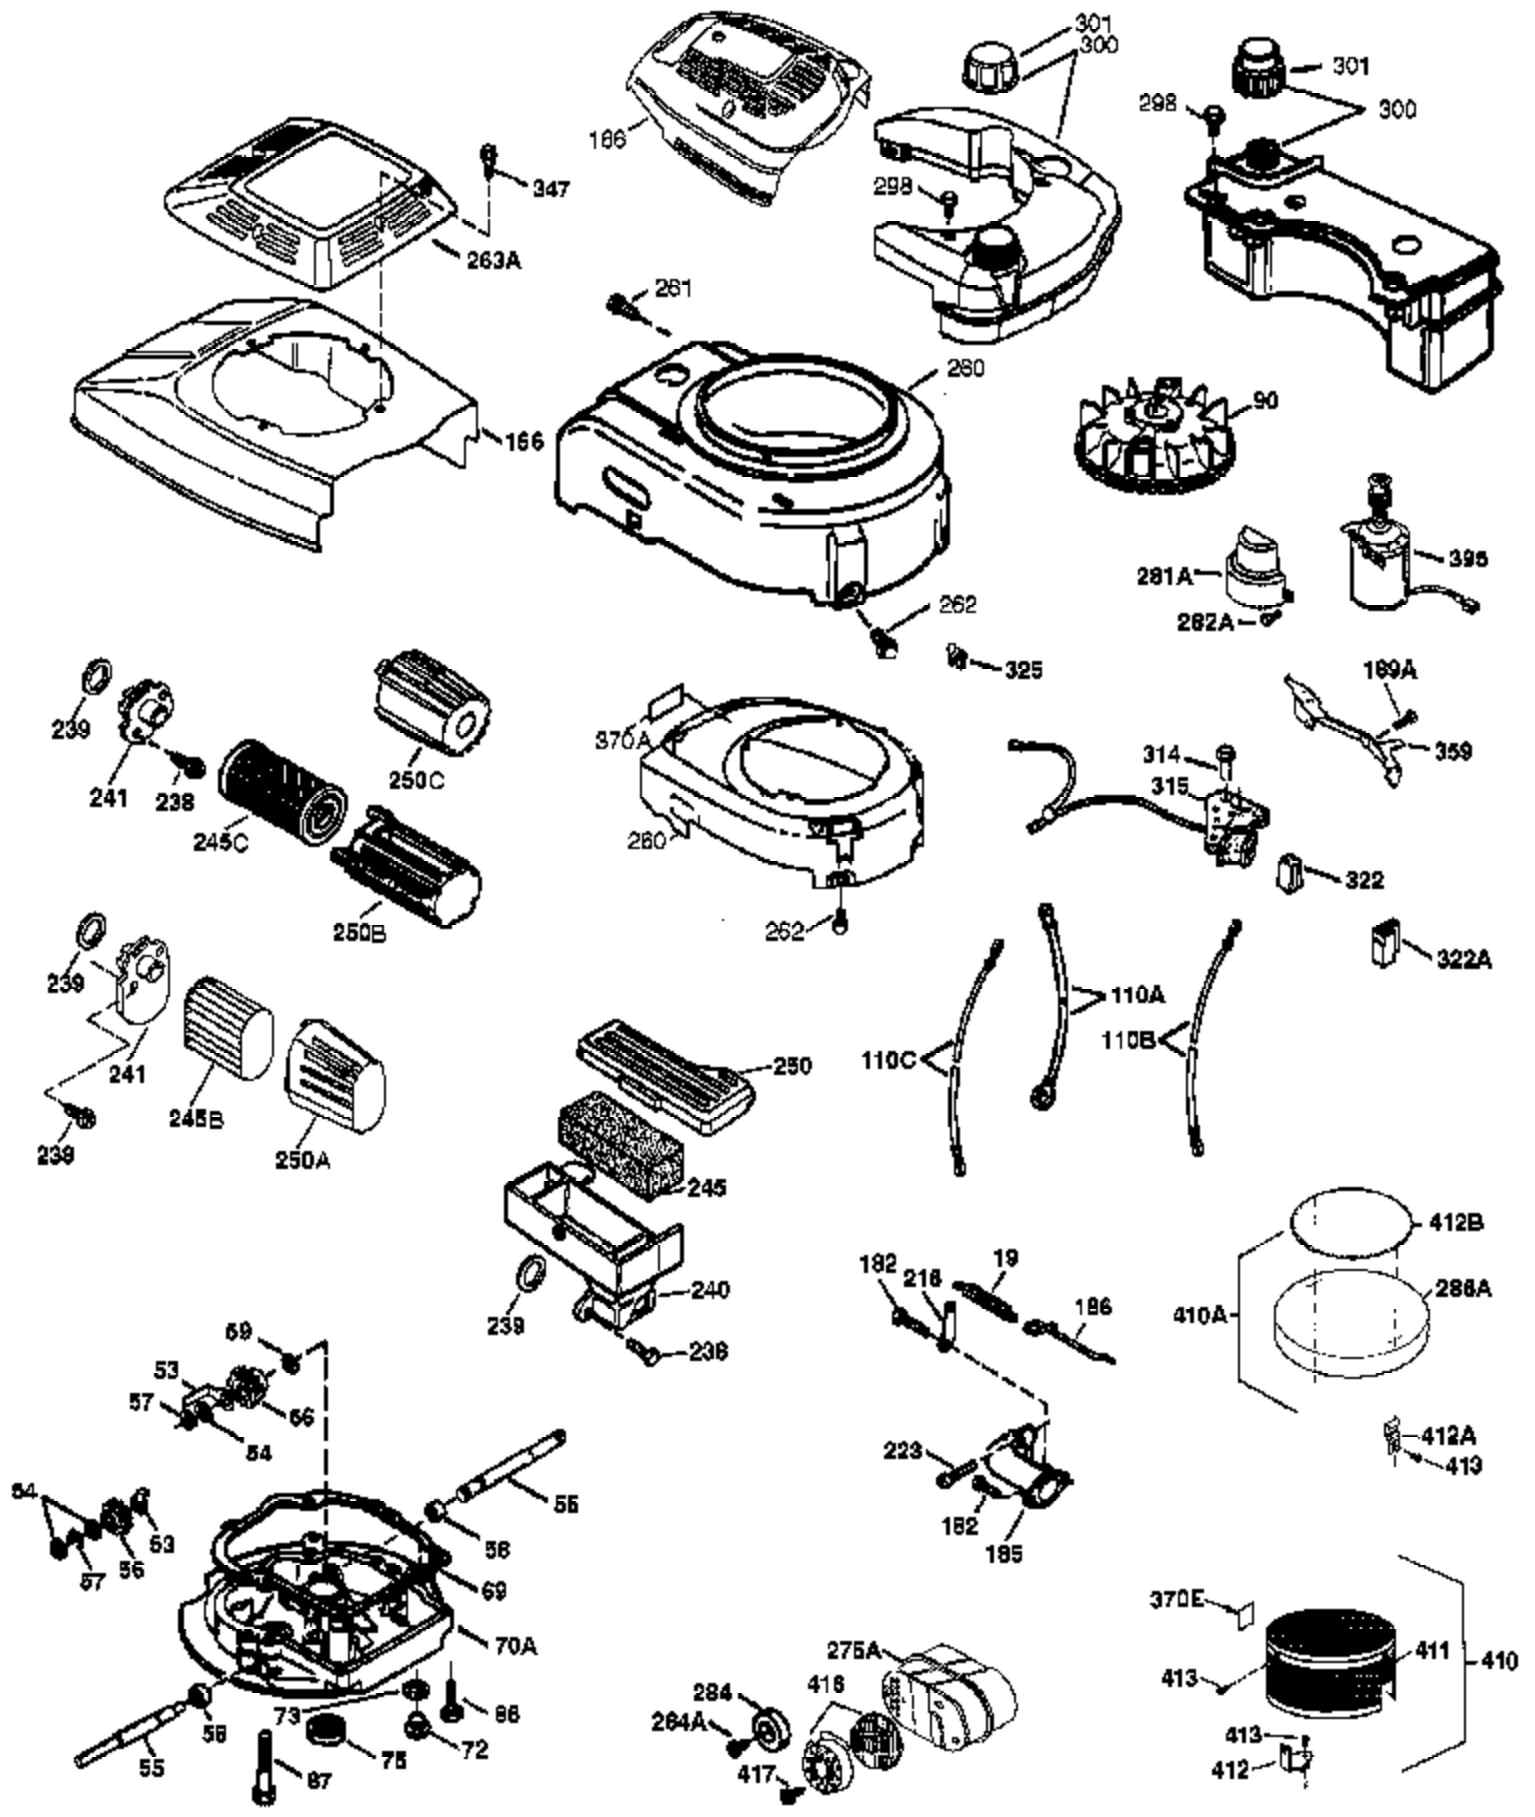

Ref #	Part Number	Qty	Description
19	36281	1	Extension Spring
41	35541	1	Piston & Pin Ass'y. (Std.) (Incl. 43)
41	35542	1	Piston & Pin Ass'y. (.010" OS) (Incl. 43)
41	35543	1	Piston & Pin Ass'y. (.020" OS) (Incl. 43)
69	35261	1	* Mounting Flange Gasket
72	30572	1	Oil Drain Plug (Incl. 73)
73	28833	1	Drain Plug Gasket
75	27897	1	Oil Seal
86	650488	6	Screw, 1/4-20 x 1-1/4"
90	611112	1	Flywheel
182	6201	2	Screw, 1/4-28 x 7/8"
185	36785	1	Intake Pipe
186	34337	1	Governor Link
223	650451	2	Screw, 1/4-20 x 1"
238	650932	2	Screw, 10-32 x 49/64"
239	34338	1	* Air Cleaner Gasket
241	35797	1	Air Cleaner Collar
245	35066	1	Air Cleaner Filter
250	35986	1	Air Cleaner Cover
260	36798	1	Blower Housing
261	30200	2	Screw, 10-24 x 9/16"
262	650831	2	Screw, 1/4-20 x 1/2"
300	35586	1	Fuel Tank (Incl. 292 & 301)
301	36246	1	Fuel Cap
370A	36261	1	Lubrication Decal
416	36085	1	Spark Arrestor Kit (Incl. 417)(Optional)
417	650760	1	Screw, 8-32 x 3/8" (Optional)