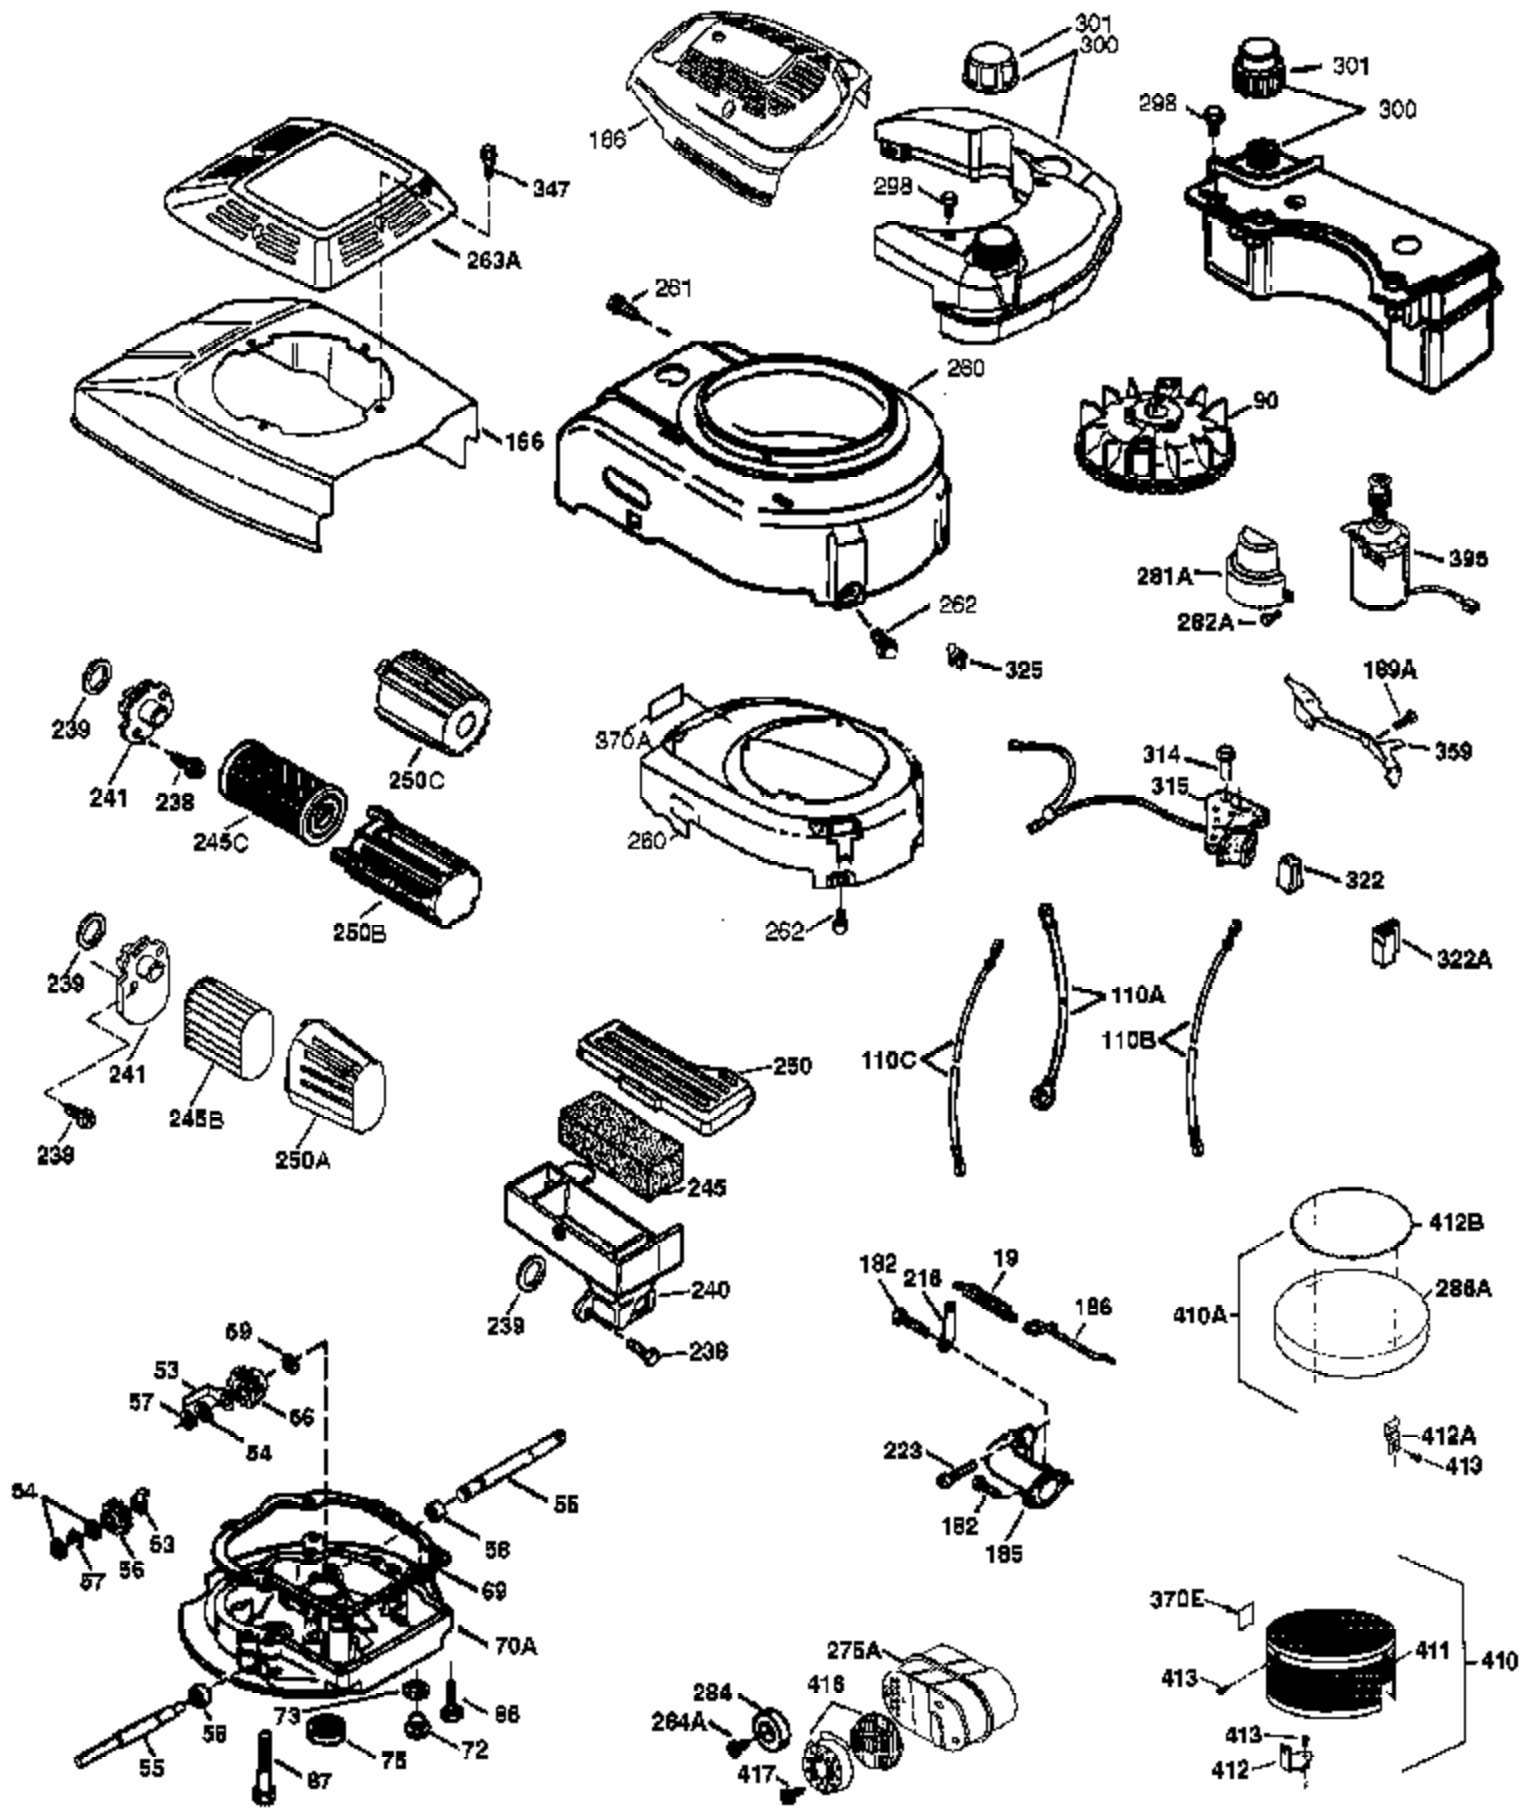

Ref #	Part Number	Qty	Description
19	36281	1	Extension Spring
41	35541	1	Piston & Pin Ass'y. (Std.) (Incl. 43)
41	35542	1	Piston & Pin Ass'y. (.010" OS) (Incl. 43)
41	35543	1	Piston & Pin Ass'y. (.020" OS) (Incl. 43)
69	35261	1	* Mounting Flange Gasket
72	36083	1	Oil Drain Plug
75	27897	1	Oil Seal
86	650488	6	Screw, 1/4-20 x 1-1/4"
90	611112	1	Flywheel
182	6201	2	Screw, 1/4-28 x 7/8"
185	36785	1	Intake Pipe
186	32653	1	Governor Link
216	33086	1	R.P.M. Adjusting Lever
223	650451	2	Screw, 1/4-20 x 1"
238	650806	2	Screw, 10-32 x 5/8"
239	34338	1	* Air Cleaner Gasket
240	34858	1	Air Cleaner Body
245	34340	1	Air Cleaner Filter
250	36213	1	Air Cleaner Cover
260	37003	1	Blower Housing
261	30200	2	Screw, 10-24 x 9/16"
262	650831	2	Screw, 1/4-20 x 1/2"
300	35586	1	Fuel Tank (Incl. 292 & 301)
301	36246	1	Fuel Cap
370A	36261	1	Lubrication Decal
416	36085	1	Spark Arrestor Kit (Incl. 417)(Optional)
417	650821	1	Screw, 10-32 x 1/2" (Optional)