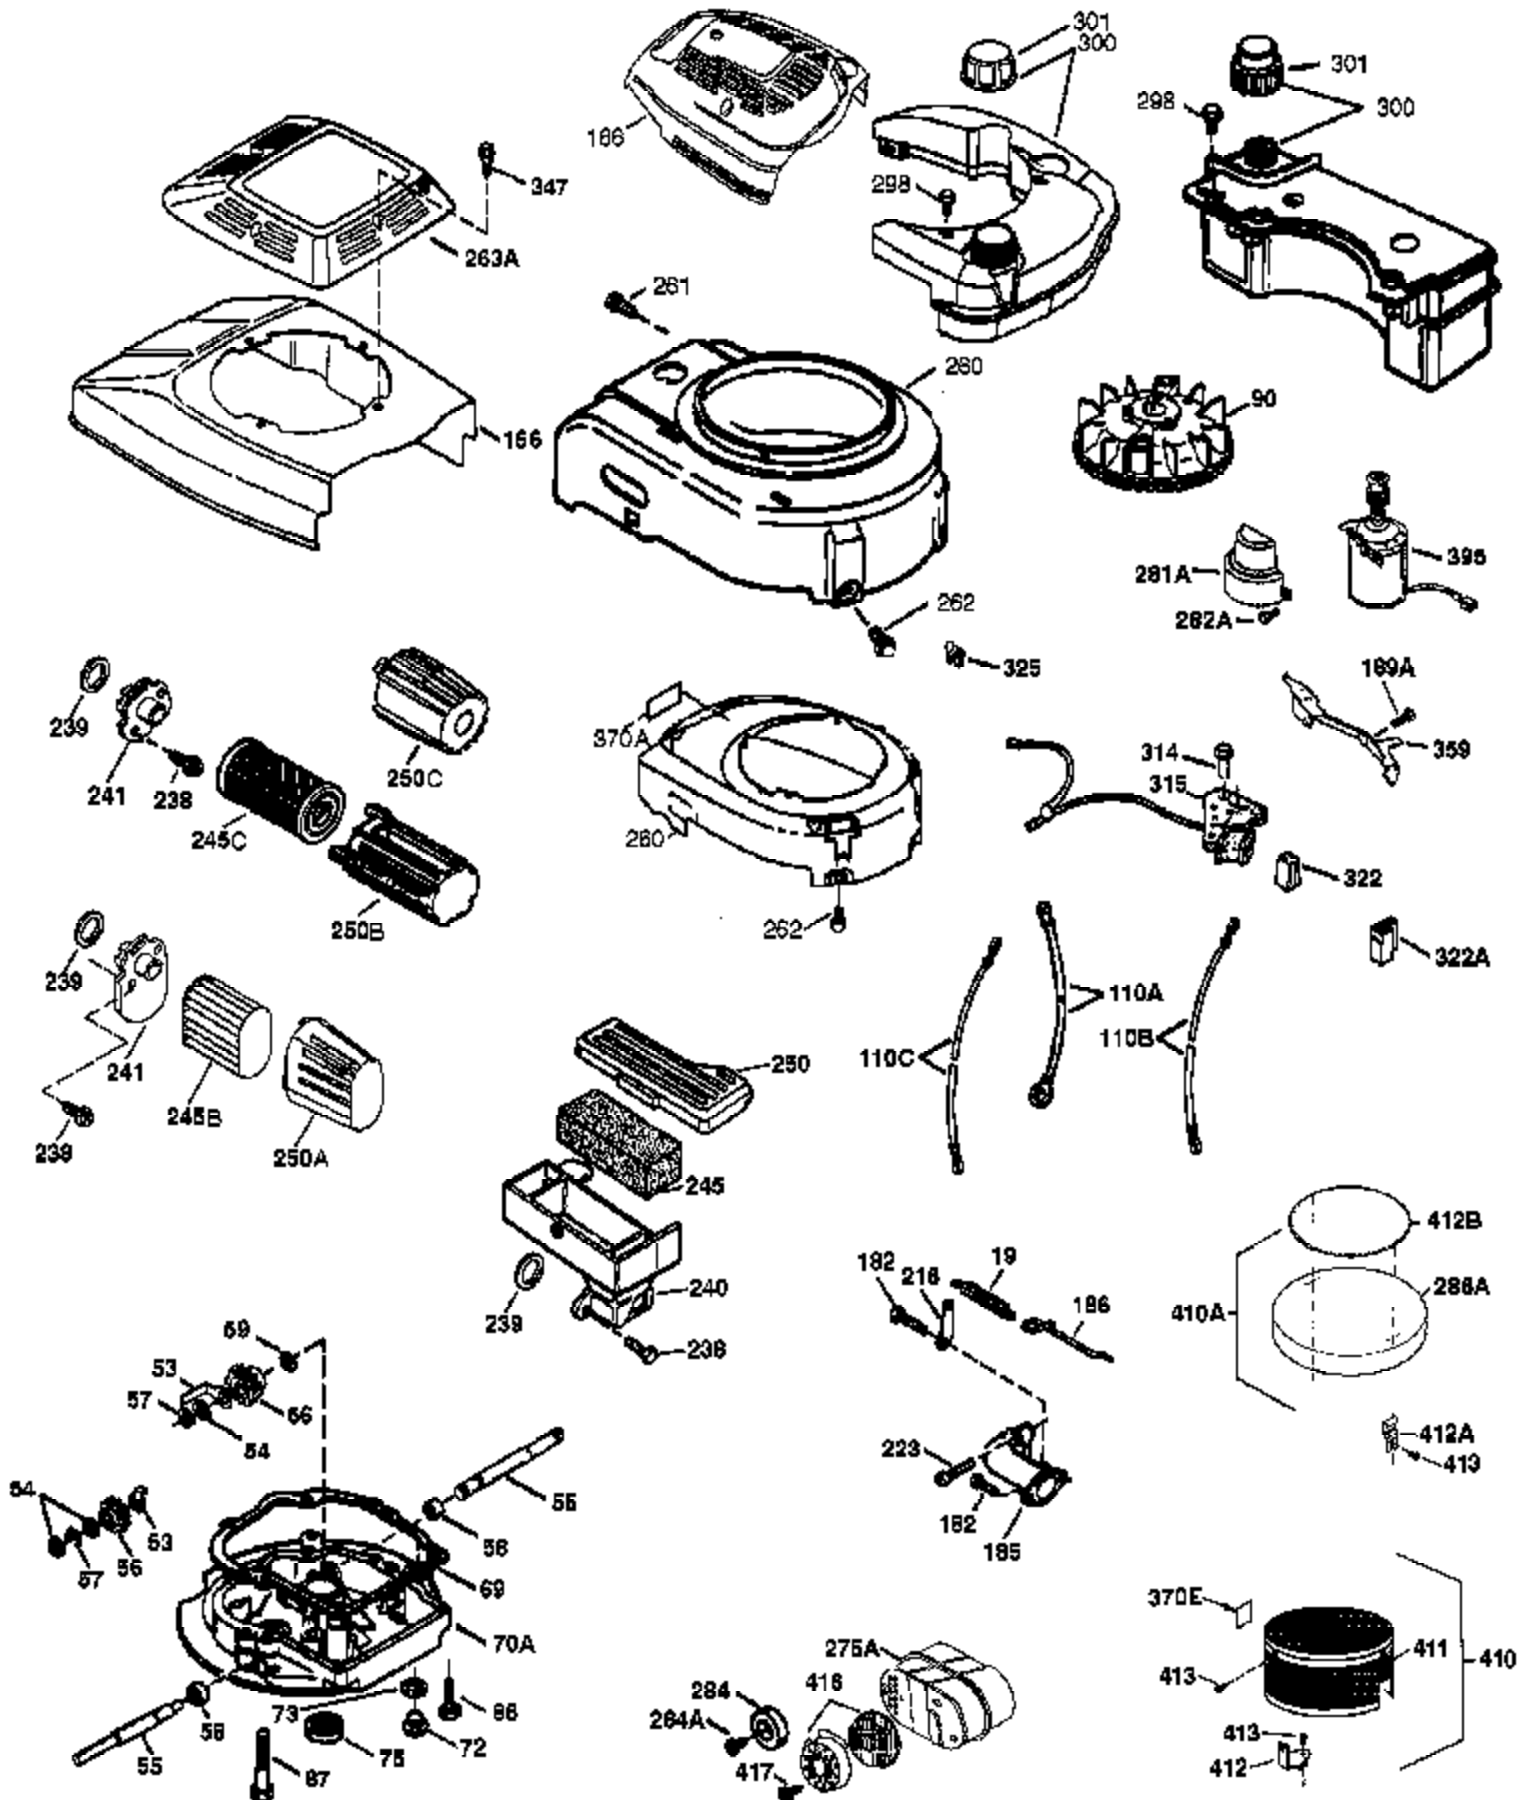

Ref #	Part Number	Qty	Description
19	36281	1	Extension Spring
41	35541	1	Piston & Pin Ass'y. (Std.) (Incl. 43)
41	35542	1	Piston & Pin Ass'y. (.010" OS) (Incl. 43)
41	35543	1	Piston & Pin Ass'y. (.020" OS) (Incl. 43)
69	35261	1	* Mounting Flange Gasket
72	36083	1	Oil Drain Plug
75	27897	1	Oil Seal
86	650488	6	Screw, 1/4-20 x 1-1/4"
90	611112	1	Flywheel
182	6201	2	Screw, 1/4-28 x 7/8"
185	36785	1	Intake Pipe
186	32653	1	Governor Link
216	33086	1	R.P.M. Adjusting Lever
223	650451	2	Screw, 1/4-20 x 1"
238	650932	2	Screw, 10-32 x 49/64"
239	34338	1	* Air Cleaner Gasket
241	35797	1	Air Cleaner Collar
245	35066	1	Air Cleaner Filter
250	35065	1	Air Cleaner Cover
260	36980	1	Blower Housing
261	30200	2	Screw, 10-24 x 9/16"
262	650831	2	Screw, 1/4-20 x 1/2"
298	28763	3	Screw, 10-32 x 35/64"
300	36916	1	Fuel Tank (Incl. 292 & 301)
301	36246	1	Fuel Cap
370A	36261	2	Lubrication Decal
416	36085	1	Spark Arrestor Kit (Incl. 417)(Optional)
417	650760	1	Screw, 8-32 x 3/8" (Optional)
900	0		Replacement Engine NONE
900	0	1	Replacement S/B 750806, order from 71 -999