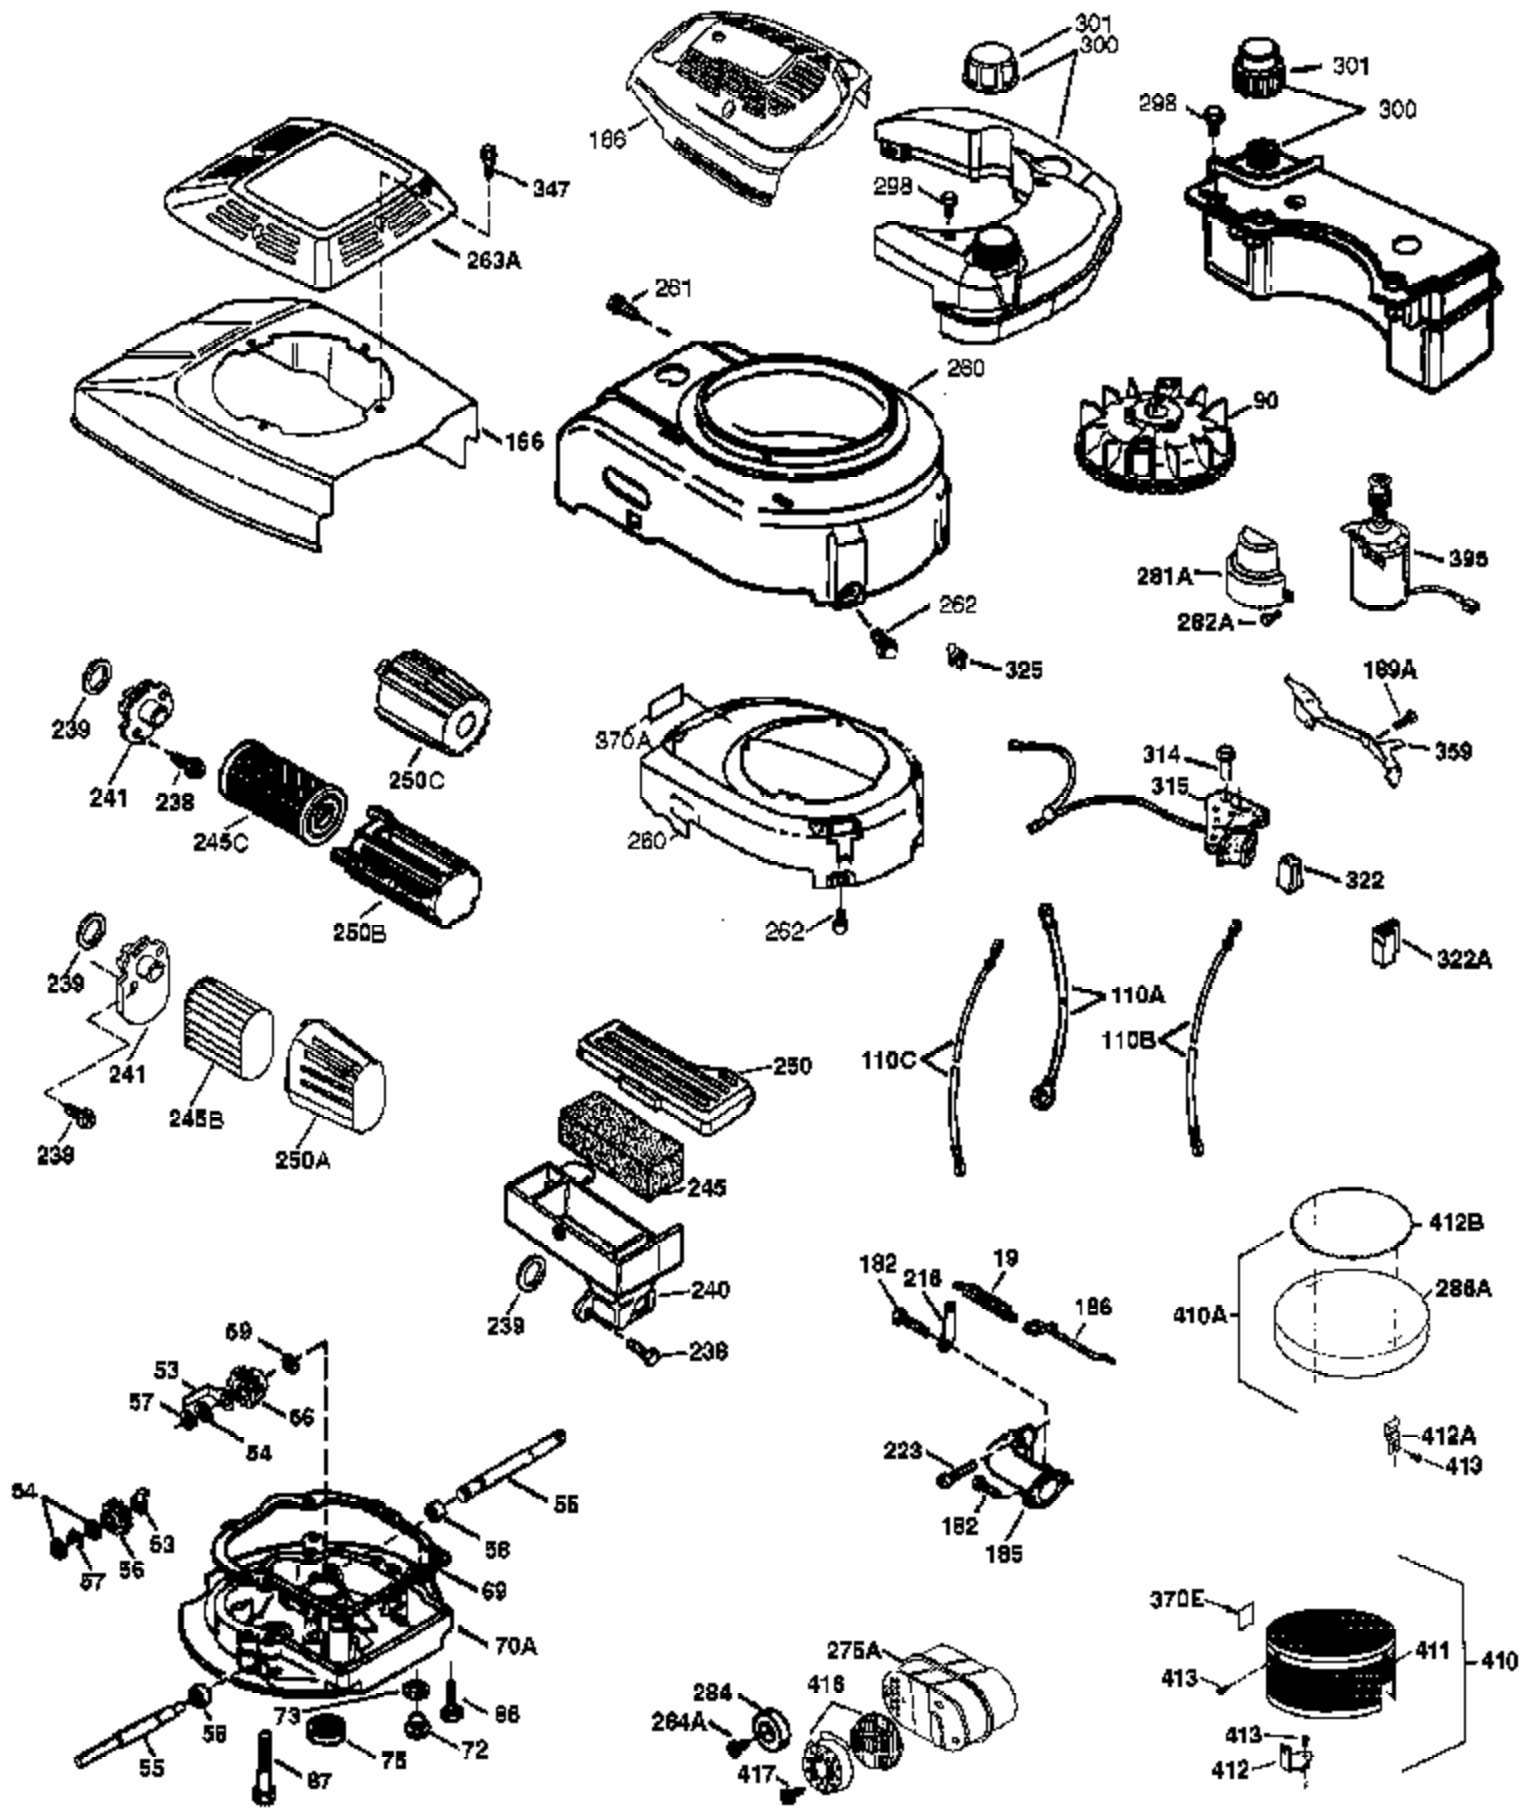

Ref #	Part Number	Qty	Description
19	36281	1	Extension Spring
41	35541	1	Piston & Pin Ass'y. (Std.) (Incl. 43)
41	35542	1	Piston & Pin Ass'y. (.010" OS) (Incl. 43)
41	35543	1	Piston & Pin Ass'y. (.020" OS) (Incl. 43)
69	35261	1	Mounting Flange Gasket
72	36083	1	Oil Drain Plug
75	27897	1	Oil Seal
86	650488	6	Screw, 1/4-20 x 1-1/4"
90	611112	1	Flywheel
182	6201	2	Screw, 1/4-28 x 7/8"
185	36785	1	Intake Pipe
186	34337	1	Governor Link
223	650451	2	Screw, 1/4-20 x 1"
238	650806	2	Screw, 10-32 x 5/8"
239	34338	1	* Air Cleaner Gasket
240	34858	1	Air Cleaner Body
245	34340	1	Air Cleaner Filter
250	36213	1	Air Cleaner Cover
260	37008	1	Blower Housing
261	30200	2	Screw, 10-24 x 9/16"
262	650831	2	Screw, 1/4-20 x 1/2"
300	35586	1	Fuel Tank (Incl. 292 & 301)
301	36246	1	Fuel Cap
370A	36261	1	Lubrication Decal
416	36085	1	Spark Arrestor Kit (Incl. 417)(Optional)
417	650760	1	Screw, 8-32 x 3/8" (Optional)