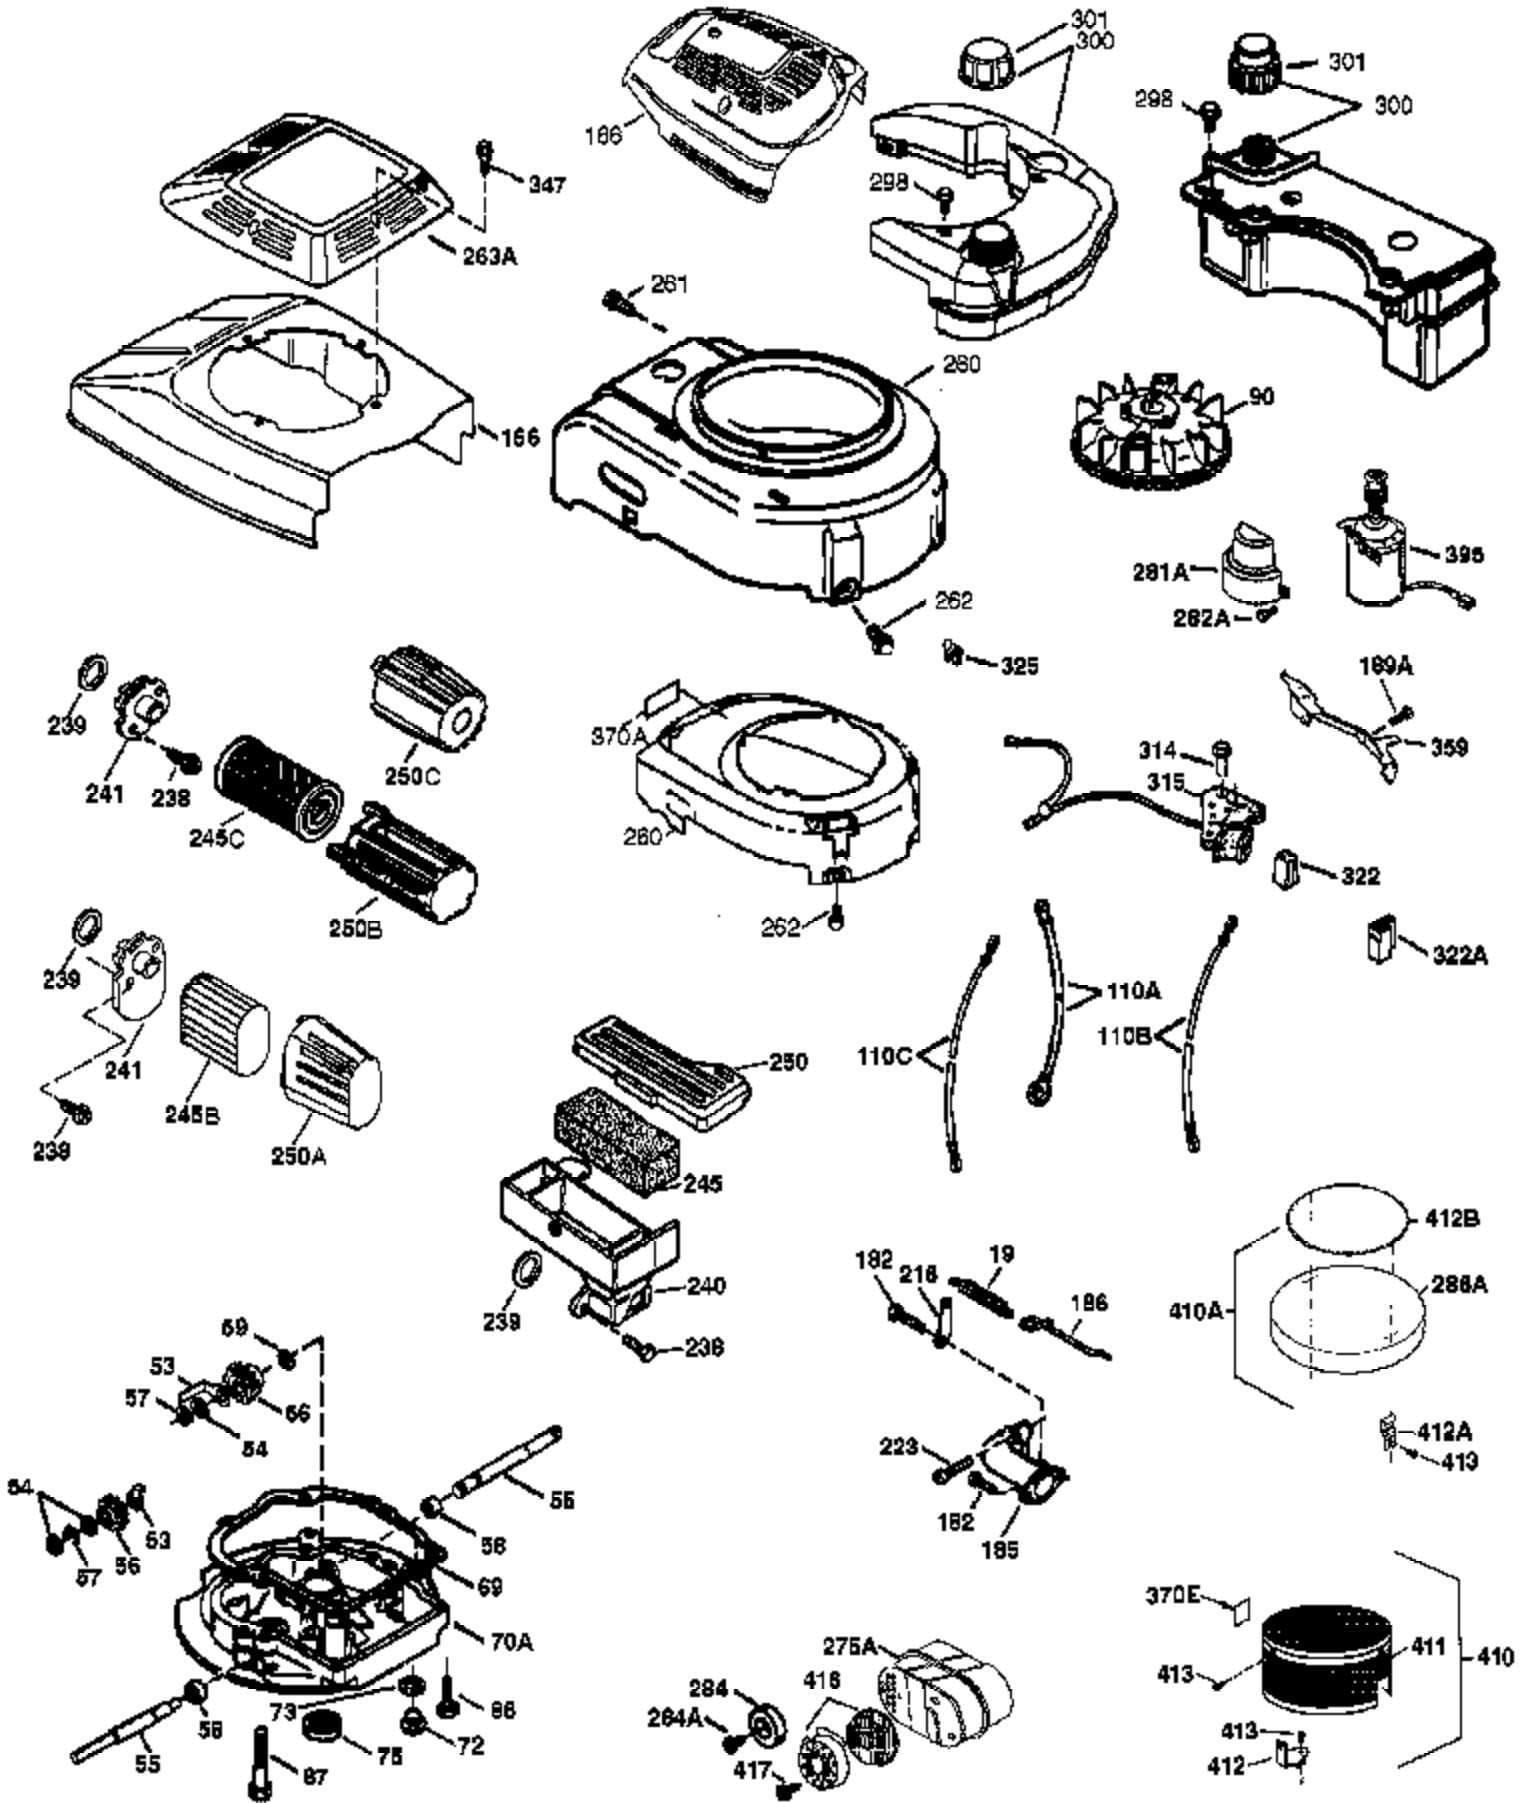

Ref #	Part Number	Qty	Description
19	36281	1	Extension Spring
41	35541	1	Piston & Pin Ass'y. (Std.) (Incl. 43)
41	35542	1	Piston & Pin Ass'y. (.010" OS) (Incl. 43)
41	35543	1	Piston & Pin Ass'y. (.020" OS) (Incl. 43)
69	35261	1	* Mounting Flange Gasket
72	36083	1	Oil Drain Plug
75	27897	1	Oil Seal
86	650488	6	Screw, 1/4-20 x 1-1/4"
90	611112	1	Flywheel
182	6201	2	Screw, 1/4-28 x 7/8"
185	36785	1	Intake Pipe
186	34337	1	Governor Link
189A	650765	1	Screw, 10-32 x 1/2"
223	650451	2	Screw, 1/4-20 x 1"
238	650932	2	Screw, 10-32 x 49/64"
239	34338	1	* Air Cleaner Gasket
241	36919	1	Air Cleaner Collar
245	36905	1	Air Cleaner Filter
250	37122	1	Air Cleaner Cover
260	36980	1	Blower Housing
261	30200	2	Screw, 10-24 x 9/16"
262	650831	2	Screw, 1/4-20 x 1/2"
298	28763	3	Screw, 10-32 x 35/64"
300	36916	1	Fuel Tank (Incl. 292 & 301)
301	36246	1	Fuel Cap
359	37121	1	Starter Guard
370A	36261	2	Lubrication Decal
416	36085	1	Spark Arrestor Kit (Incl. 417)(Optional)
417	650760	1	Screw, 8-32 x 3/8" (Optional)