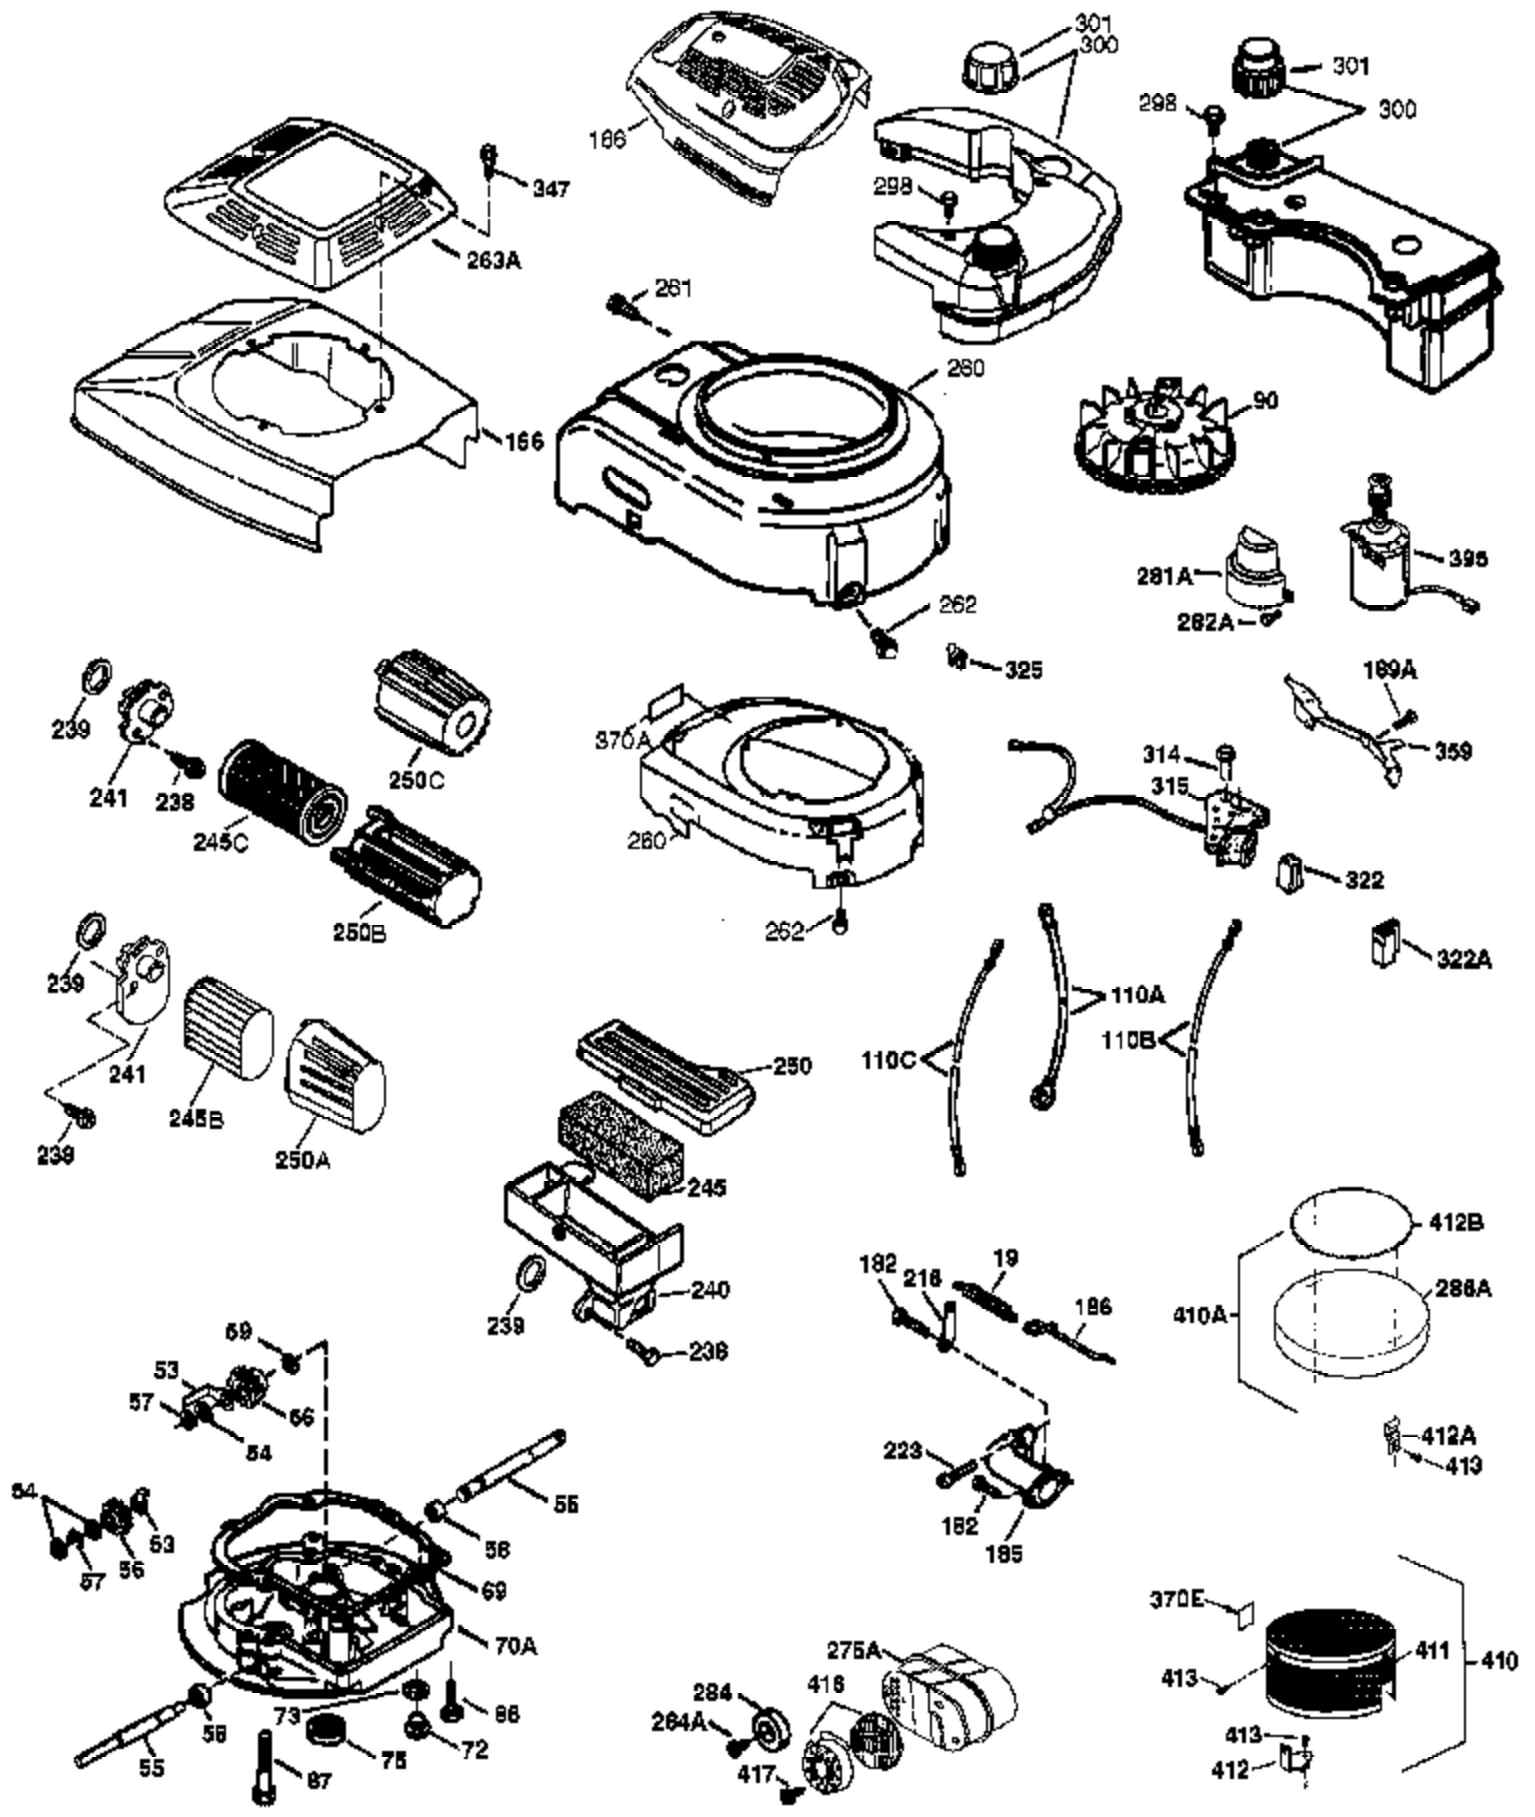

Ref #	Part Number	Qty	Description
19	36281	1	Extension Spring
41	35541	1	Piston & Pin Ass'y. (Std.) (Incl. 43)
41	35542	1	Piston & Pin Ass'y. (.010" OS) (Incl. 43)
41	35543	1	Piston & Pin Ass'y. (.020" OS) (Incl. 43)
69	37130	1	* Mounting Flange Gasket
72	36083	1	Oil Drain Plug
75	27897	1	Oil Seal
86	650488	6	Screw, 1/4-20 x 1-1/4"
90	611112	1	Flywheel
182	6201	2	Screw, 1/4-28 x 7/8"
185	36785	1	Intake Pipe
186	34337	1	Governor Link
223	650451	2	Screw, 1/4-20 x 1"
238	650932	2	Screw, 10-32 x 49/64"
239	34338	1	* Air Cleaner Gasket
241	35797	1	Air Cleaner Collar
245	35066	1	Air Cleaner Filter
250	35065	1	Air Cleaner Cover
260	36980	1	Blower Housing
261	30200	2	Screw, 10-24 x 9/16"
262	650831	2	Screw, 1/4-20 x 1/2"
298	28763	3	Screw, 10-32 x 35/64"
300	36916	1	Fuel Tank (Incl. 292 & 301)
301	36246	1	Fuel Cap
370A	36261	1	Lubrication Decal
416	36085	1	Spark Arrestor Kit (Incl. 417)(Optional)
417	650821	1	Screw, 10-32 x 1/2" (Optional)
900	0	1	Replacement Engine 750823C, order from 71-999
900	0		Replacement Short Block NONE