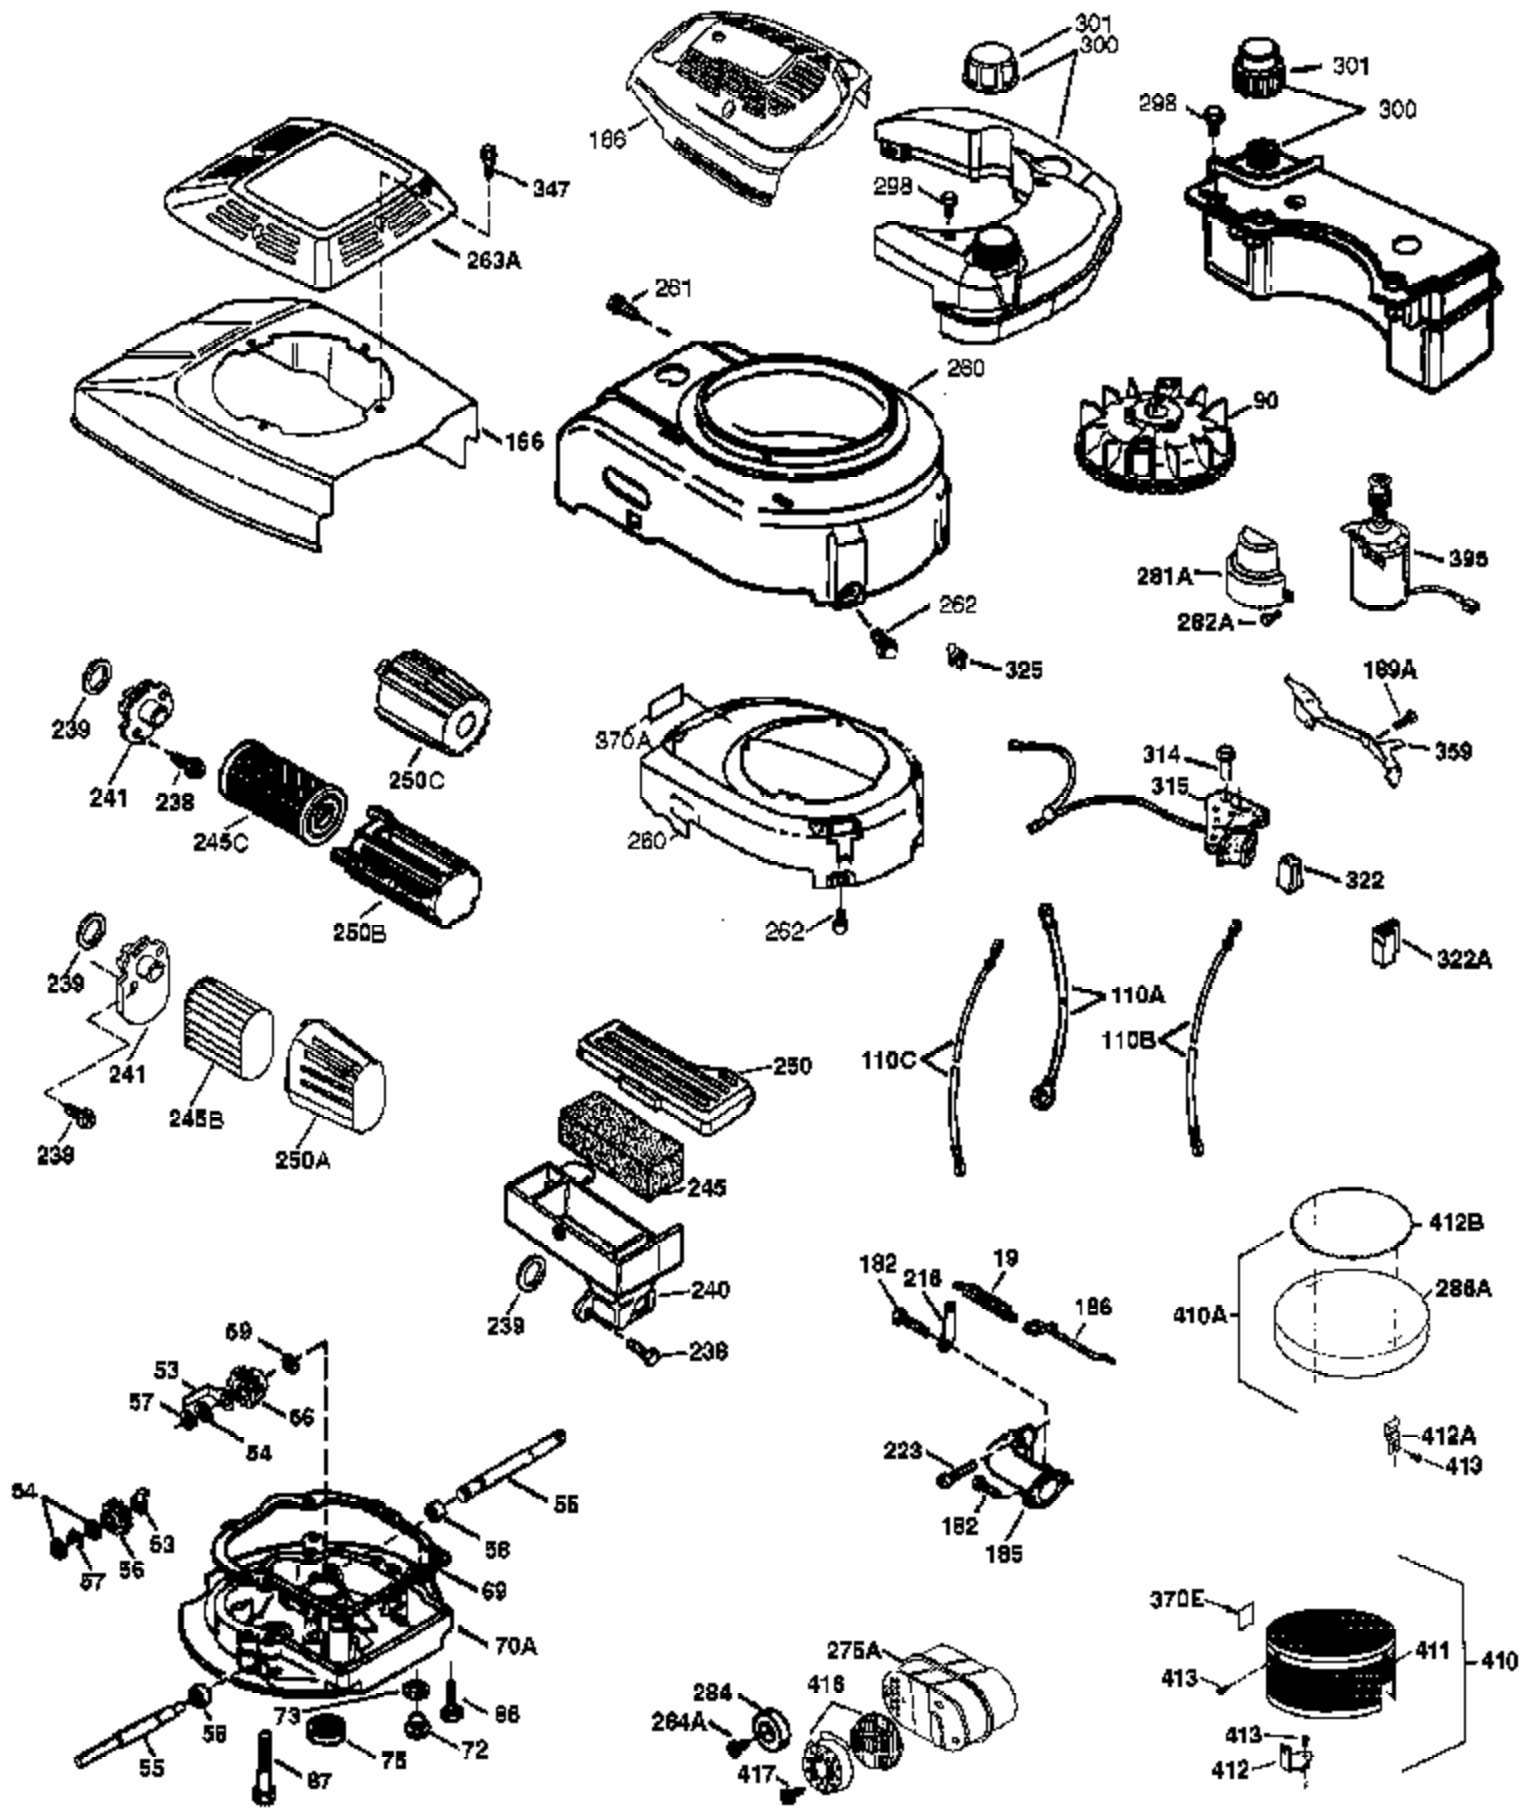

Ref #	Part Number	Qty	Description
19	36281	1	Extension Spring
41	35541	1	Piston & Pin Ass'y. (Std.) (Incl. 43)
41	35542	1	Piston & Pin Ass'y. (.010" OS) (Incl. 43)
41	35543	1	Piston & Pin Ass'y. (.020" OS) (Incl. 43)
69	35261	1	* Mounting Flange Gasket
72	36083	1	Oil Drain Plug
75	27897	1	Oil Seal
86	650488	6	Screw, 1/4-20 x 1-1/4"
90	611112	1	Flywheel
182	6201	2	Screw, 1/4-28 x 7/8"
185	36785	1	Intake Pipe
186	32653	1	Governor Link
216	33086	1	R.P.M. Adjusting Lever
223	650451	2	Screw, 1/4-20 x 1"
238	650806	2	Screw, 10-32 x 5/8"
239	34338	1	* Air Cleaner Gasket
240	34858	1	Air Cleaner Body
245	34340	1	Air Cleaner Filter
250	36213	1	Air Cleaner Cover
260	37008	1	Blower Housing
261	30200	2	Screw, 10-24 x 9/16"
262	650831	2	Screw, 1/4-20 x 1/2"
263A	37036	1	Starter Grill
300	35586	1	Fuel Tank (Incl. 292 & 301)
301	36246	1	Fuel Cap
355	590701	1	Starter Handle
370A	36261	1	Lubrication Decal (Replaces 64-831)
416	36085	1	Spark Arrestor Kit (Incl. 417)(Optional)
417	650821	1	Screw, 10-32 x 1/2" (Optional)