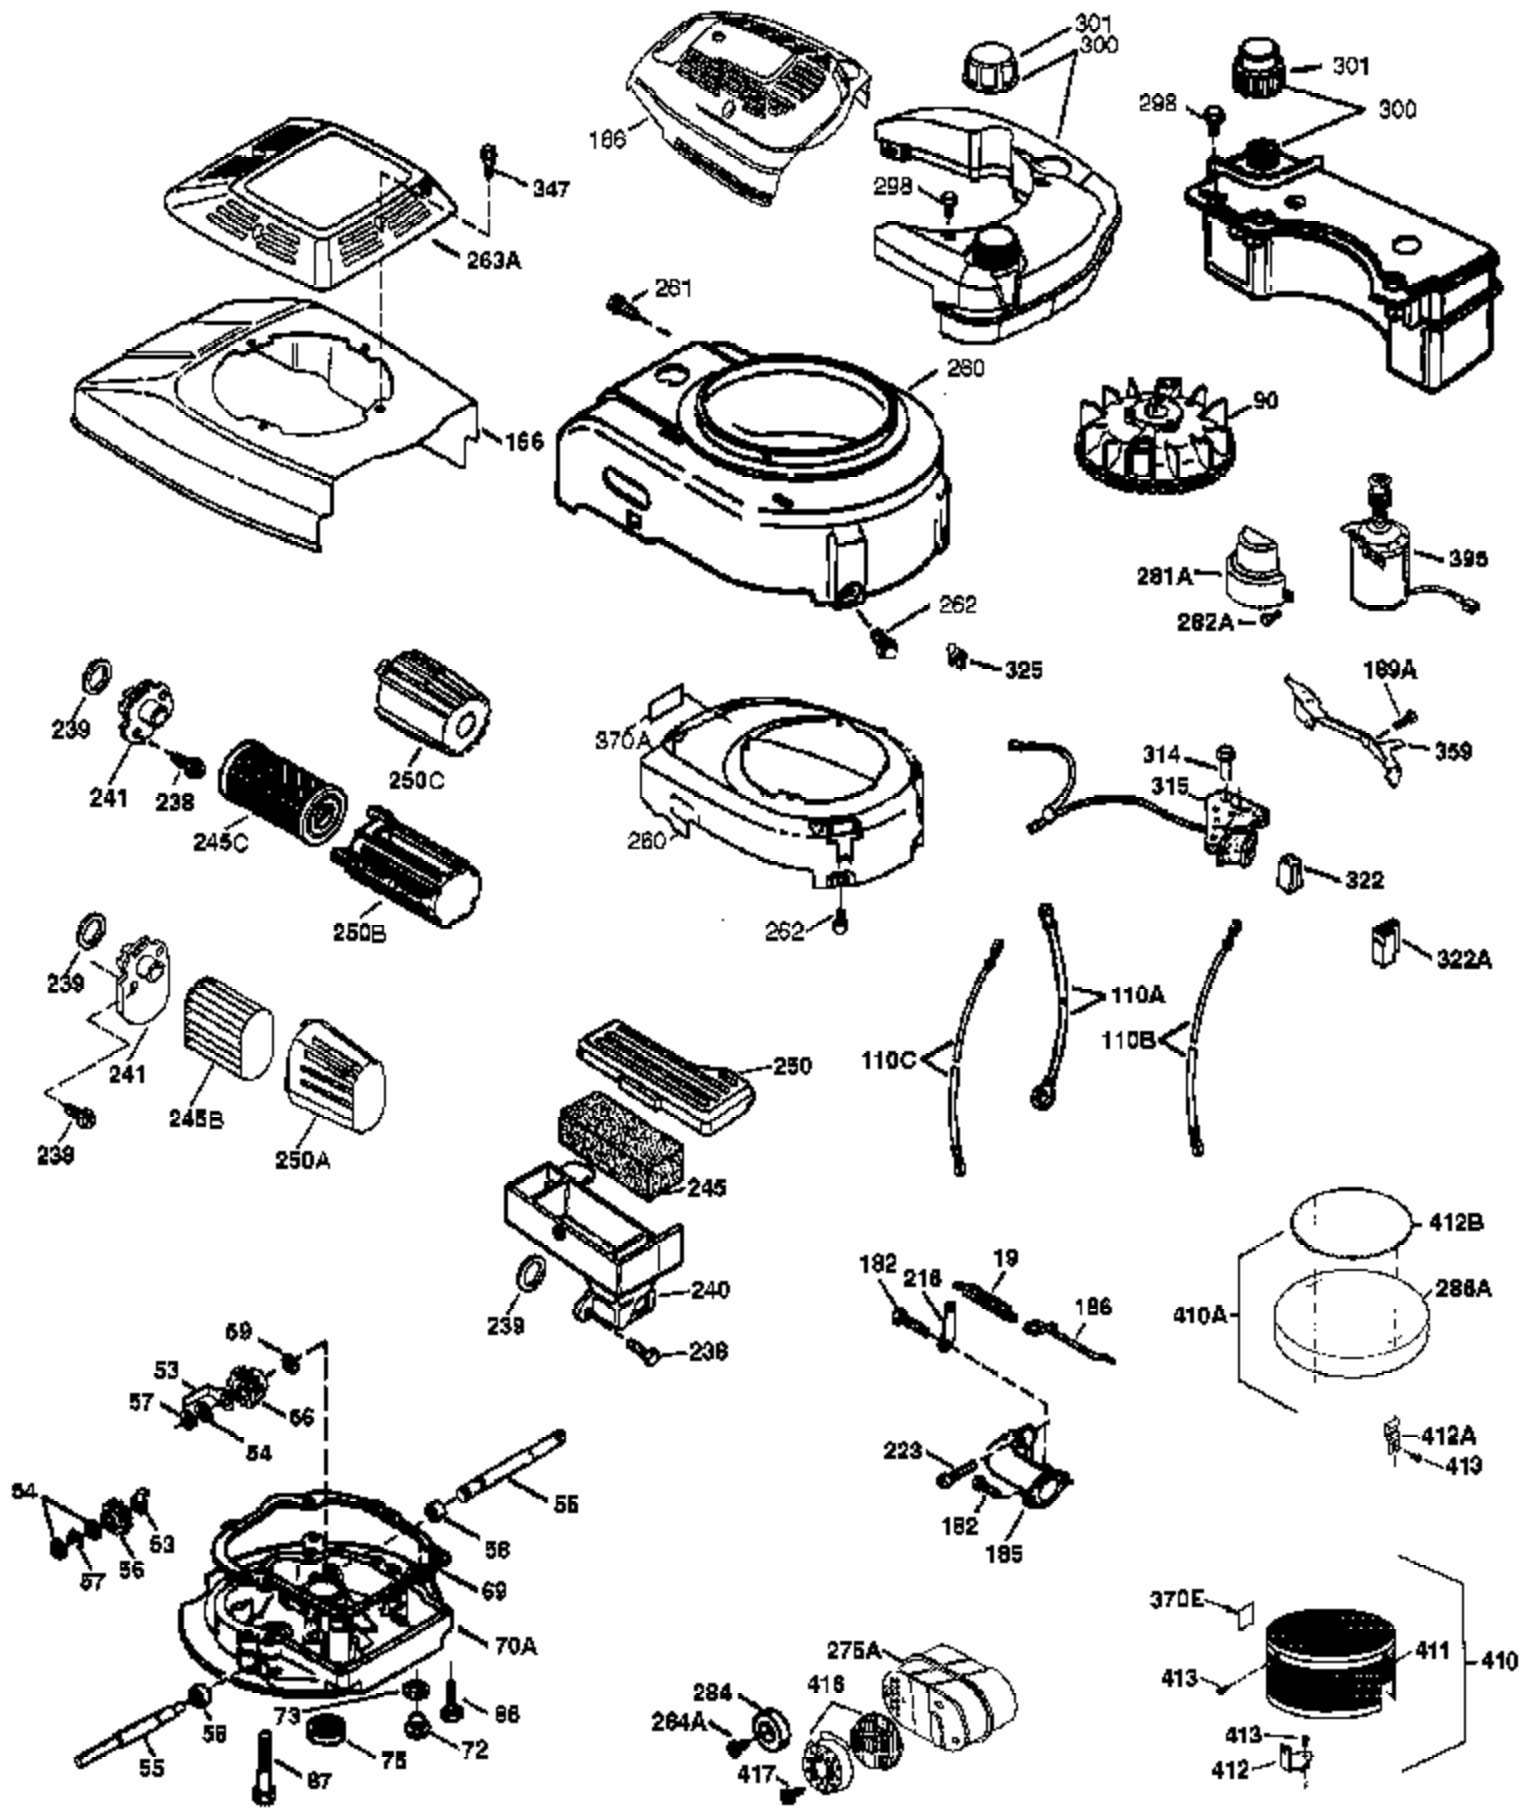

Ref #	Part Number	Qty	Description
19	36281	1	Extension Spring
41	35541	1	Piston & Pin Ass'y. (Std.) (Incl. 43)
41	35542	1	Piston & Pin Ass'y. (.010" OS) (Incl. 43)
41	35543	1	Piston & Pin Ass'y. (.020" OS) (Incl. 43)
69	35261	1	* Mounting Flange Gasket
72	36083	1	Oil Drain Plug
75	27897	1	Oil Seal
86	650488	6	Screw, 1/4-20 x 1-1/4"
90	611112	1	Flywheel
182	6201	2	Screw, 1/4-28 x 7/8"
185	36785	1	Intake Pipe
186	32653	1	Governor Link
216	33086	1	R.P.M. Adjusting Lever
223	650451	2	Screw, 1/4-20 x 1"
238	650806	2	Screw, 10-32 x 5/8"
239	34338	1	* Air Cleaner Gasket
240	37115	1	Air Cleaner Body (Incl. 239)
245	37116	1	Air Cleaner Filter
250	37118	1	Air Cleaner Cover
260	37151	1	Blower Housing
261	30200	2	Screw, 10-24 x 9/16"
262	650831	2	Screw, 1/4-20 x 1/2"
300	35586	1	Fuel Tank (Incl. 292 & 301)
301	36246	1	Fuel Cap
370A	36261	1	Lubrication Decal
416	36085	1	Spark Arrestor Kit (Incl. 417)(Optional)
417	650821	1	Screw, 10-32 x 1/2" (Optional)