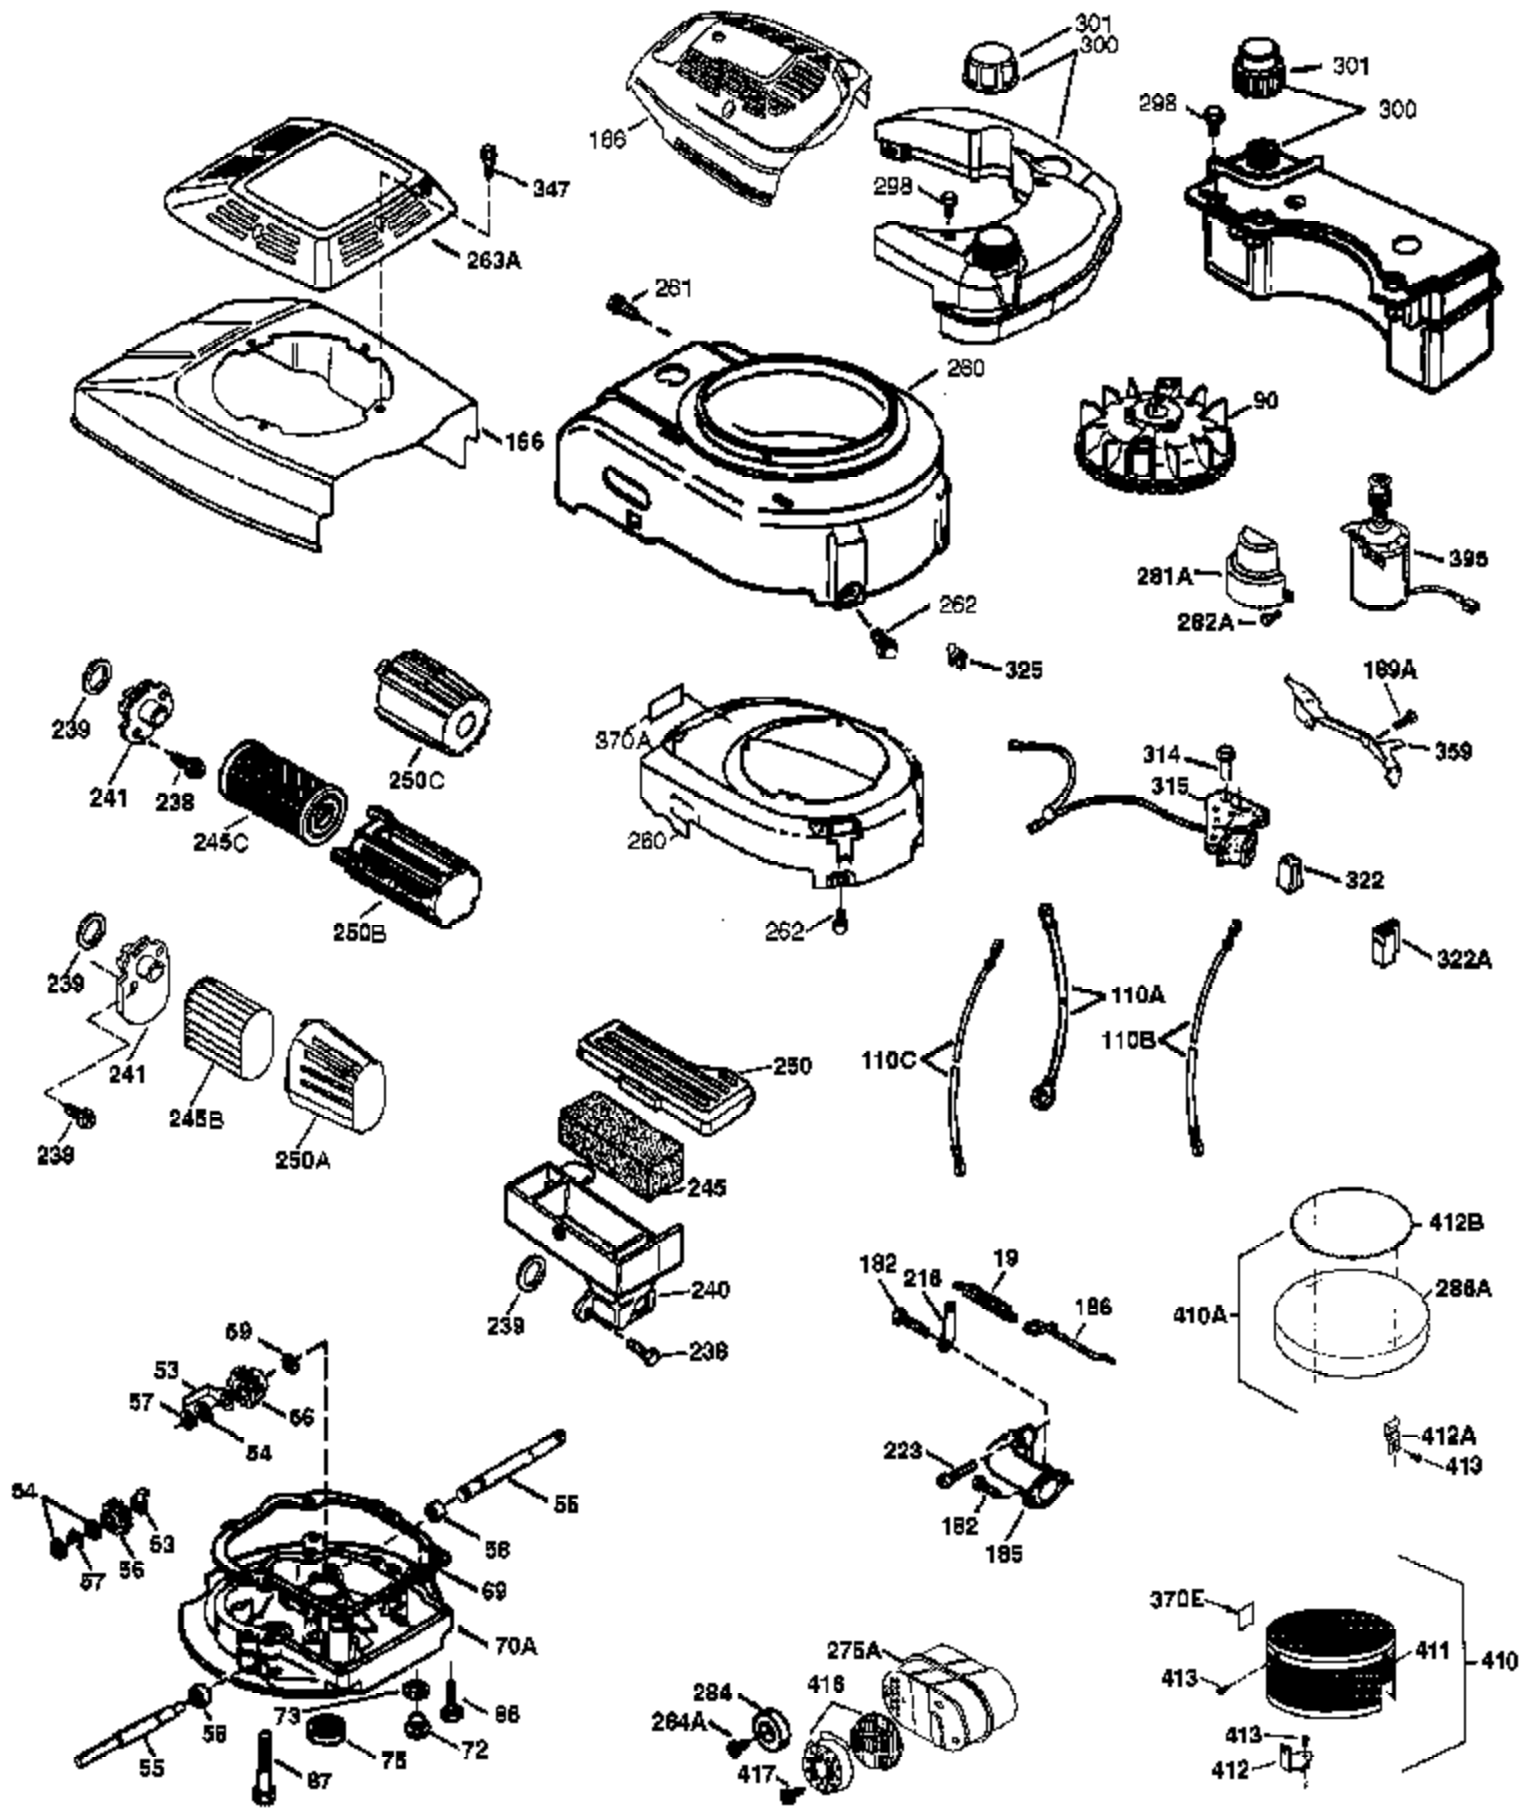

Ref #	Part Number	Qty	Description
19	36281	1	Extension Spring
41	35541	1	Piston & Pin Ass'y. (Std.) (Incl. 43)
41	35542	1	Piston & Pin Ass'y. (.010" OS) (Incl. 43)
41	35543	1	Piston & Pin Ass'y. (.020" OS) (Incl. 43)
69	37130	1	* Mounting Flange Gasket
72	36083	1	Oil Drain Plug
75	27897	1	Oil Seal
86	650488	6	Screw, 1/4-20 x 1-1/4"
90	611112	1	Flywheel
182	6201	2	Screw, 1/4-28 x 7/8"
185	36785	1	Intake Pipe
186	34337	1	Governor Link
223	650451	2	Screw, 1/4-20 x 1"
238	650932	2	Screw, 10-32 x 49/64"
239	34338	1	* Air Cleaner Gasket
241	35797	1	Air Cleaner Collar
245	35066	1	Air Cleaner Filter
250	35065	1	Air Cleaner Cover
260	36980	1	Blower Housing
261	30200	2	Screw, 10-24 x 9/16"
262	650831	2	Screw, 1/4-20 x 1/2"
275A	36838A	1	Spark Arrestor Muffler (Optional) (Incl. 284,284A,416 & 417)
284A	650821	1	Screw, 10-32 x 1/2" (Optional)
284	36663	1	Muffler Deflector (Incl. 284A)(Optional)
298	28763	3	Screw, 10-32 x 35/64"
300	36916	1	Fuel Tank (Incl. 292 & 301)
301	36246	1	Fuel Cap
370A	36261	1	Lubrication Decal
416	36085	1	Spark Arrestor Kit (Incl. 417)(Optional)
417	650821	1	Screw, 10-32 x 1/2" (Optional)
900	0	1	Replacement Engine 750814A, order from 71-999
900	0		Replacement Short Block NONE