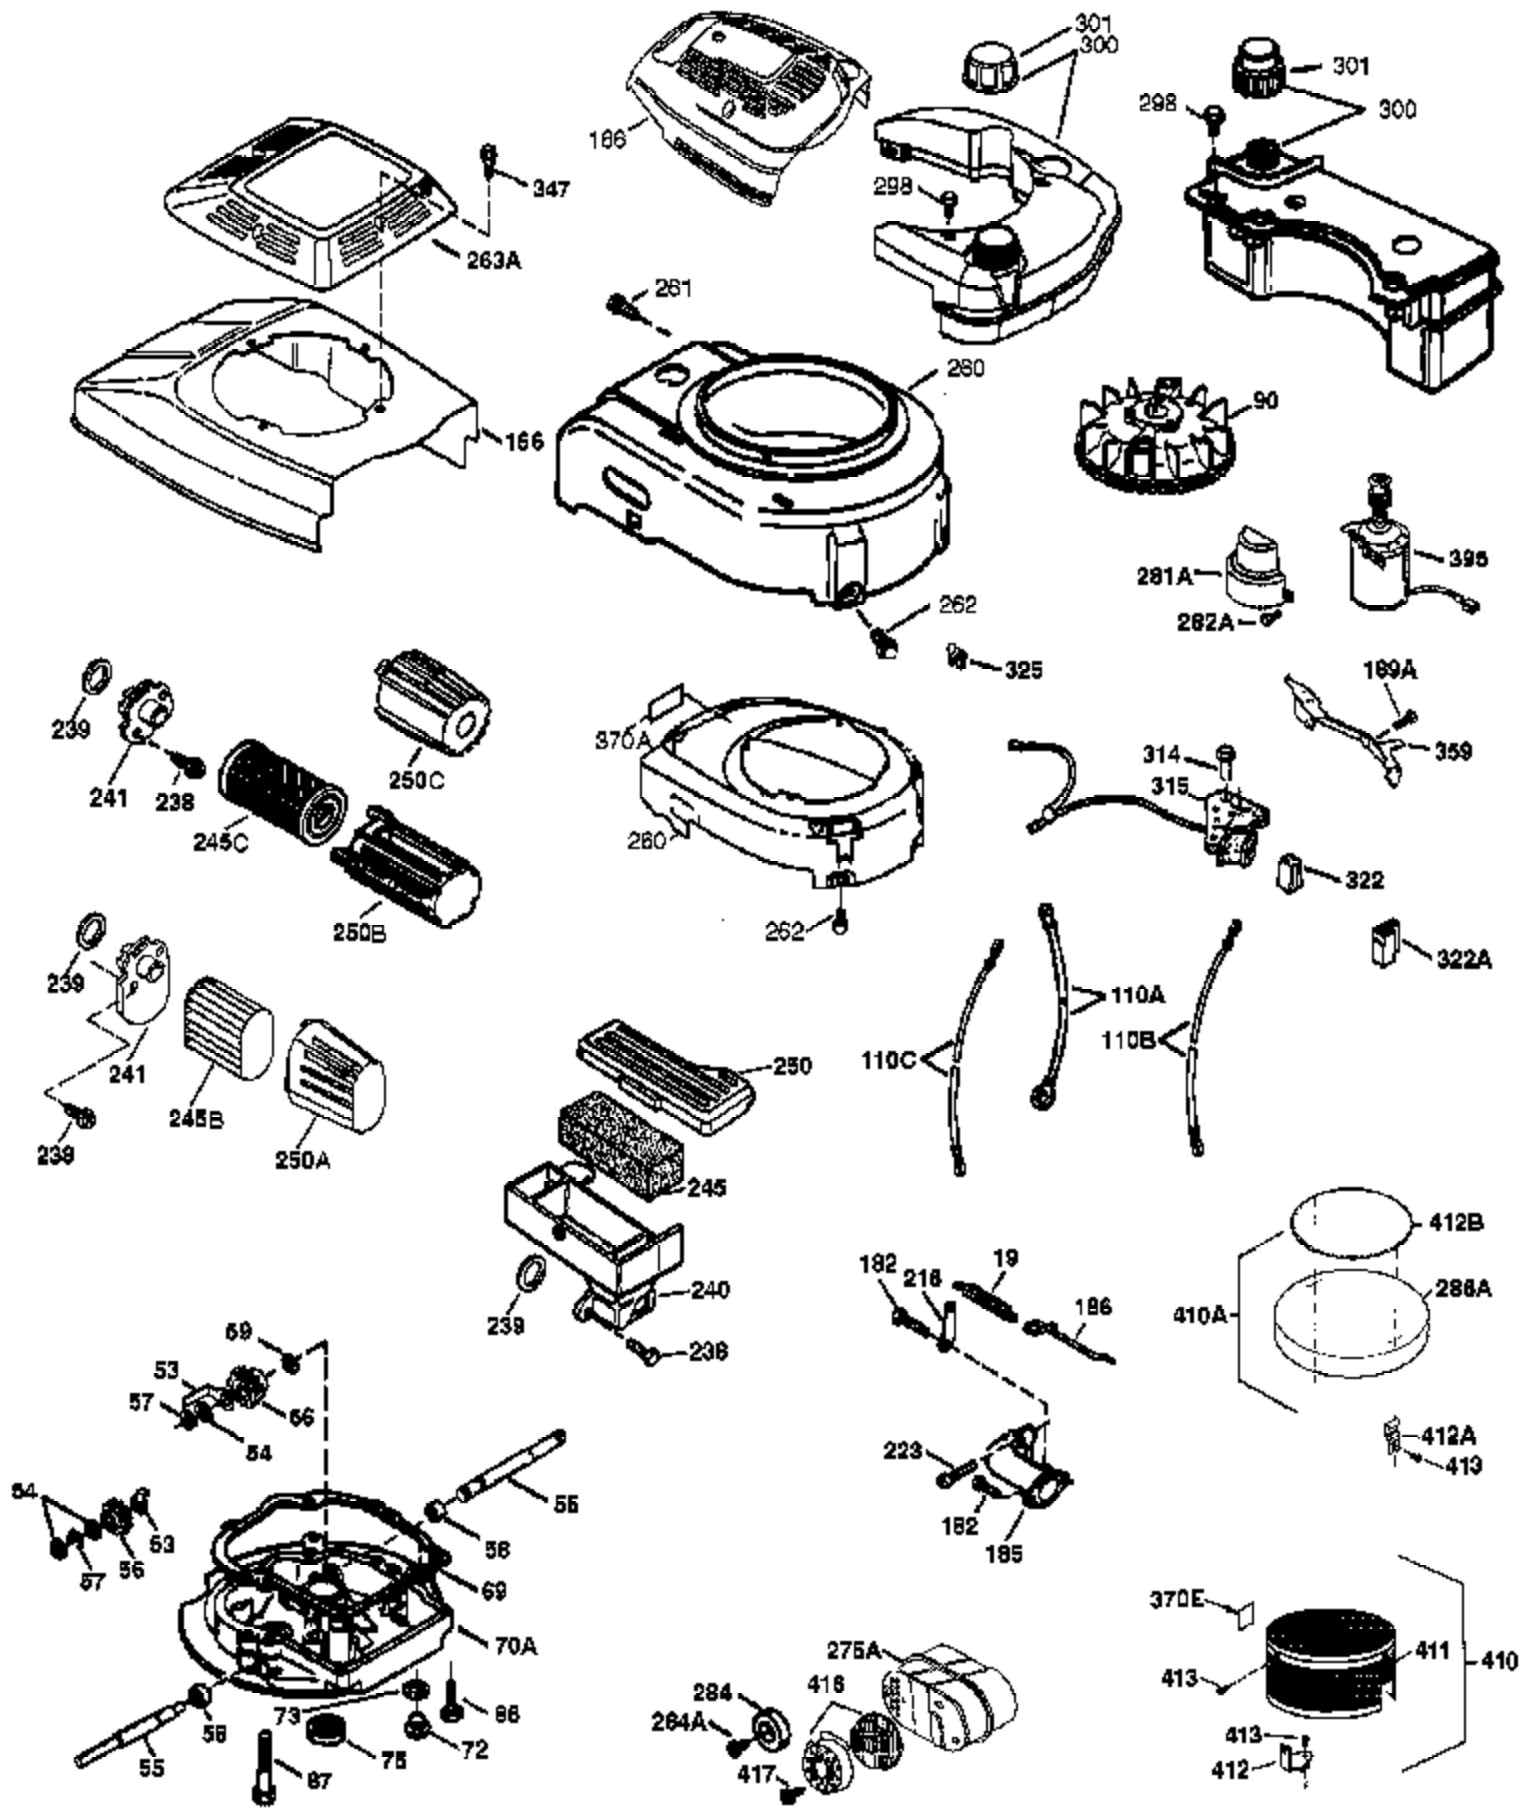

Ref #	Part Number	Qty	Description
19	36281	1	Extension Spring
41	35541	1	Piston & Pin Ass'y. (Std.) (Incl. 43)
41	35542	1	Piston & Pin Ass'y. (.010" OS) (Incl. 43)
41	35543	1	Piston & Pin Ass'y. (.020" OS) (Incl. 43)
69	37130	1	* Mounting Flange Gasket
72	36083	1	Oil Drain Plug
75	27897	1	Oil Seal
86	650488	6	Screw, 1/4-20 x 1-1/4"
90	611112	1	Flywheel
182	6201	2	Screw, 1/4-28 x 7/8"
185	36785	1	Intake Pipe
186	34337	1	Governor Link
223	650451	2	Screw, 1/4-20 x 1"
238	650932	2	Screw, 10-32 x 49/64"
239	34338	1	* Air Cleaner Gasket
241	35797	1	Air Cleaner Collar
245	35066	1	Air Cleaner Filter
250	35065	1	Air Cleaner Cover
260	36980	1	Blower Housing
261	30200	2	Screw, 10-24 x 9/16"
262	650831	2	Screw, 1/4-20 x 1/2"
275A	36838A	1	Spark Arrestor Muffler (Optional) (Incl. 284,284A,416 & 417)
284A	650821	1	Screw, 10-32 x 1/2" (Optional)
284	36663	1	Muffler Deflector (Incl. 284A)(Optional)
298	28763	3	Screw, 10-32 x 35/64"
300	36916	1	Fuel Tank (Incl. 292 & 301)
301	36246	1	Fuel Cap
370A	36261	1	Lubrication Decal
416	36085	1	Spark Arrestor Kit (Incl. 417)(Optional)
417	650821	1	Screw, 10-32 x 1/2" (Optional)
900	0	1	Replacement Engine 750814C, order from 71-999
900	0		Replacement Short Block NONE