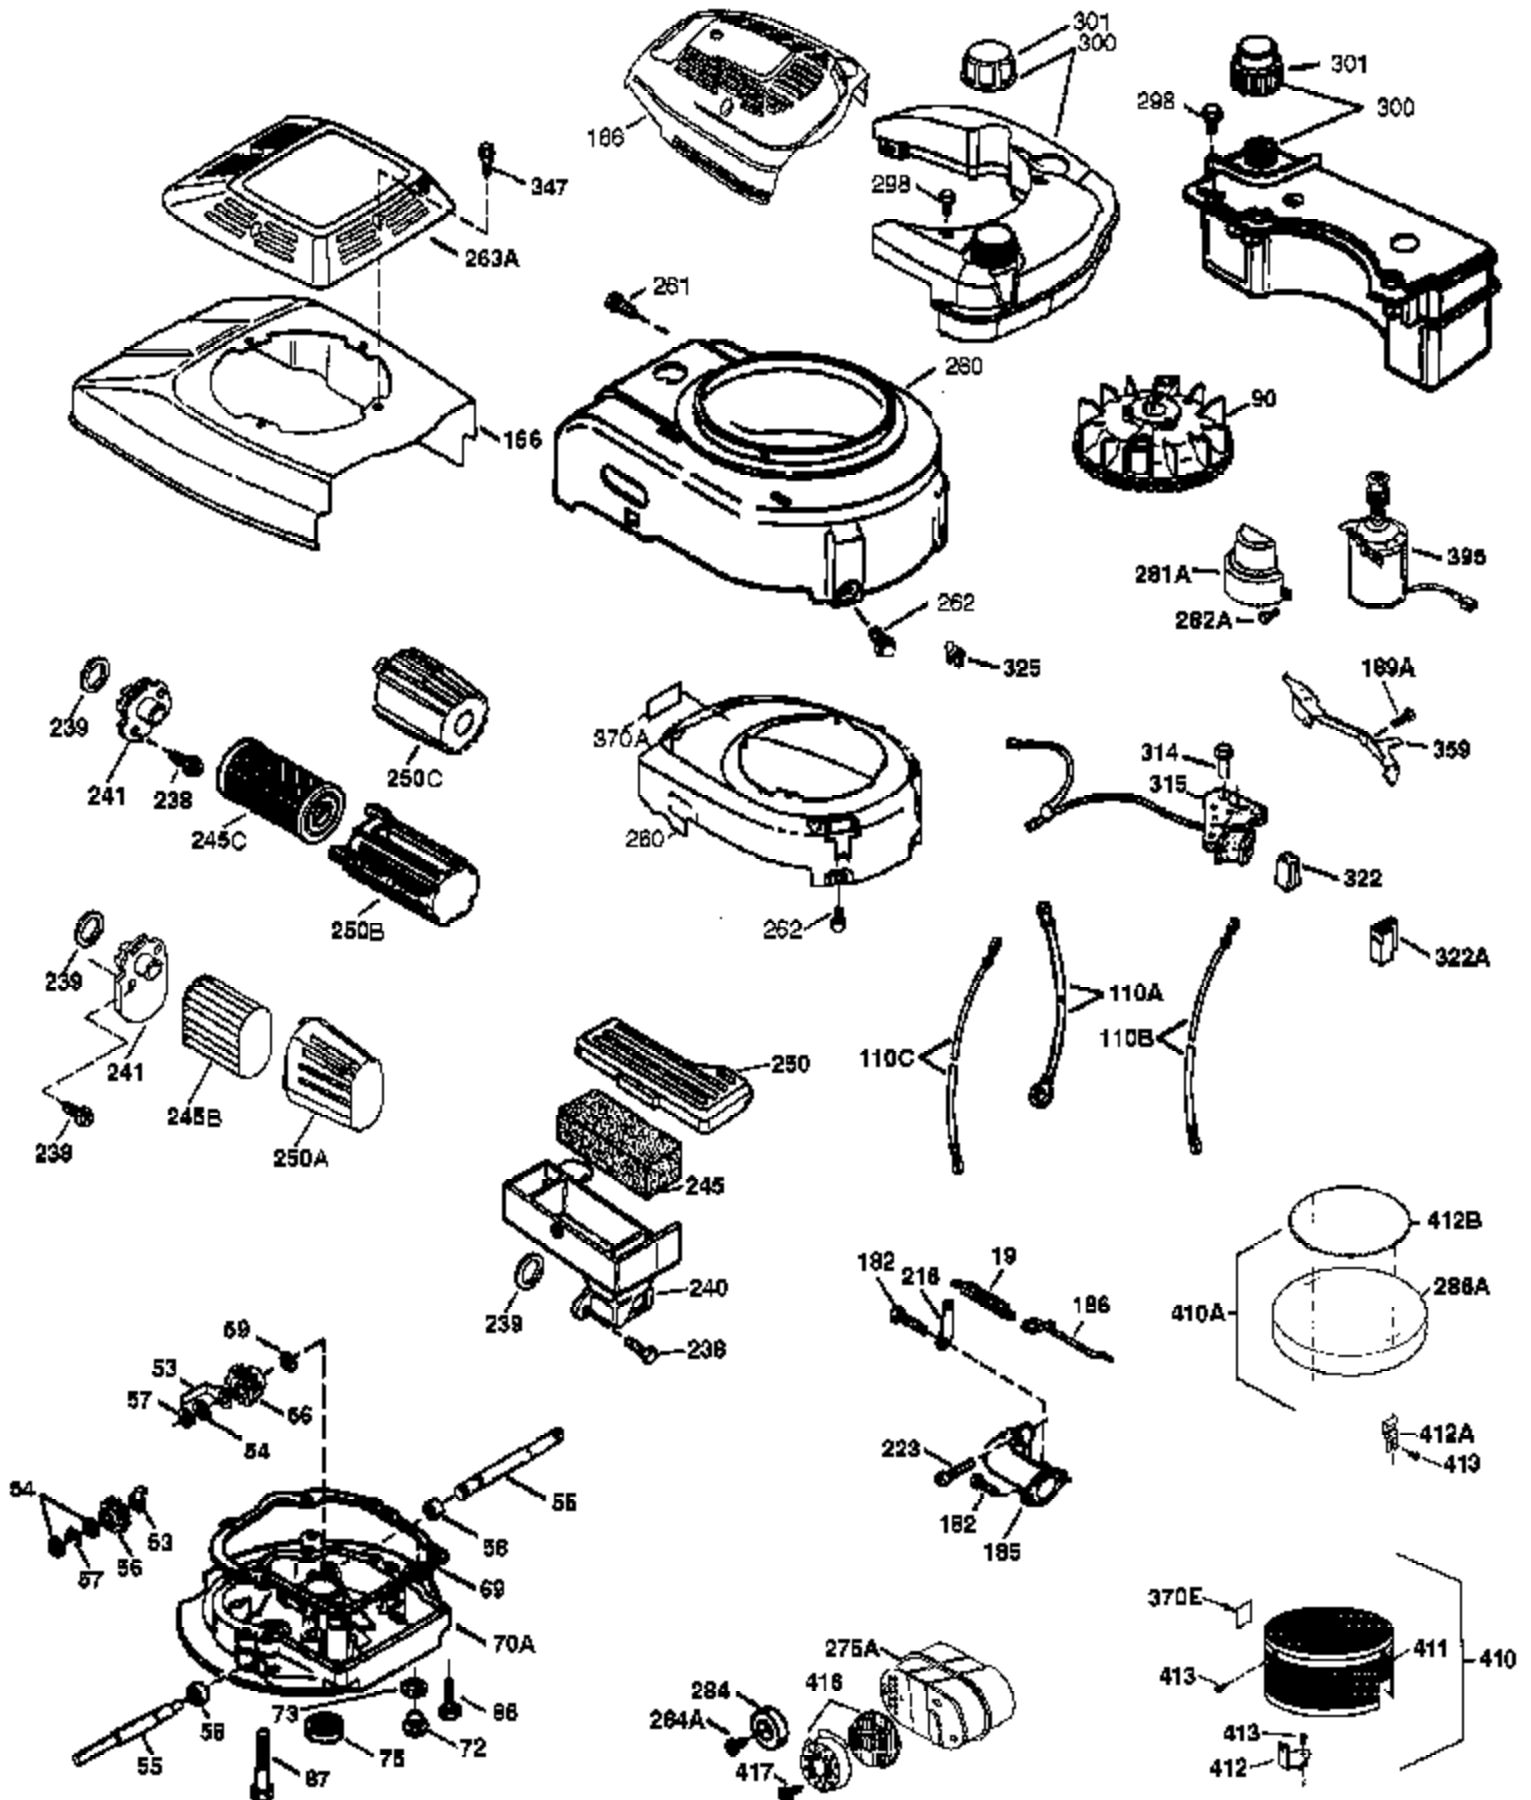

Ref #	Part Number	Qty	Description
19	37453	1	Extension Spring
41	35541	1	Piston & Pin Ass'y. (Std.) (Incl. 43)
41	35542	1	Piston & Pin Ass'y. (.010" OS) (Incl. 43)
41	35543	1	Piston & Pin Ass'y. (.020" OS) (Incl. 43)
69	35261	1	Mounting Flange Gasket
72	36083	1	Oil Drain Plug
75	27897	1	Oil Seal
86	650488	6	Screw, 1/4-20 x 1-1/4"
90	611112	1	Flywheel
182	6201	2	Screw, 1/4-28 x 7/8"
185	36785	1	Intake Pipe
186	36255	1	Governor Link
223	650451	2	Screw, 1/4-20 x 1"
238	650806	2	Screw, 10-32 x 5/8"
239	34338	1	* Air Cleaner Gasket
240	37115	1	Air Cleaner Body (Incl. 239)
245	37116	1	Air Cleaner Filter
250	37118	1	Air Cleaner Cover
260	37135	1	Blower Housing
261	30200	2	Screw, 10-24 x 9/16"
262	650831	2	Screw, 1/4-20 x 1/2"
300	35586	1	Fuel Tank (Incl. 292 & 301)
301	36246	1	Fuel Cap
370A	36261	1	Lubrication Decal
416	36085	1	Spark Arrestor Kit (Incl. 417)(Optional)
417	650821	1	Screw, 10-32 x 1/2" (Optional)