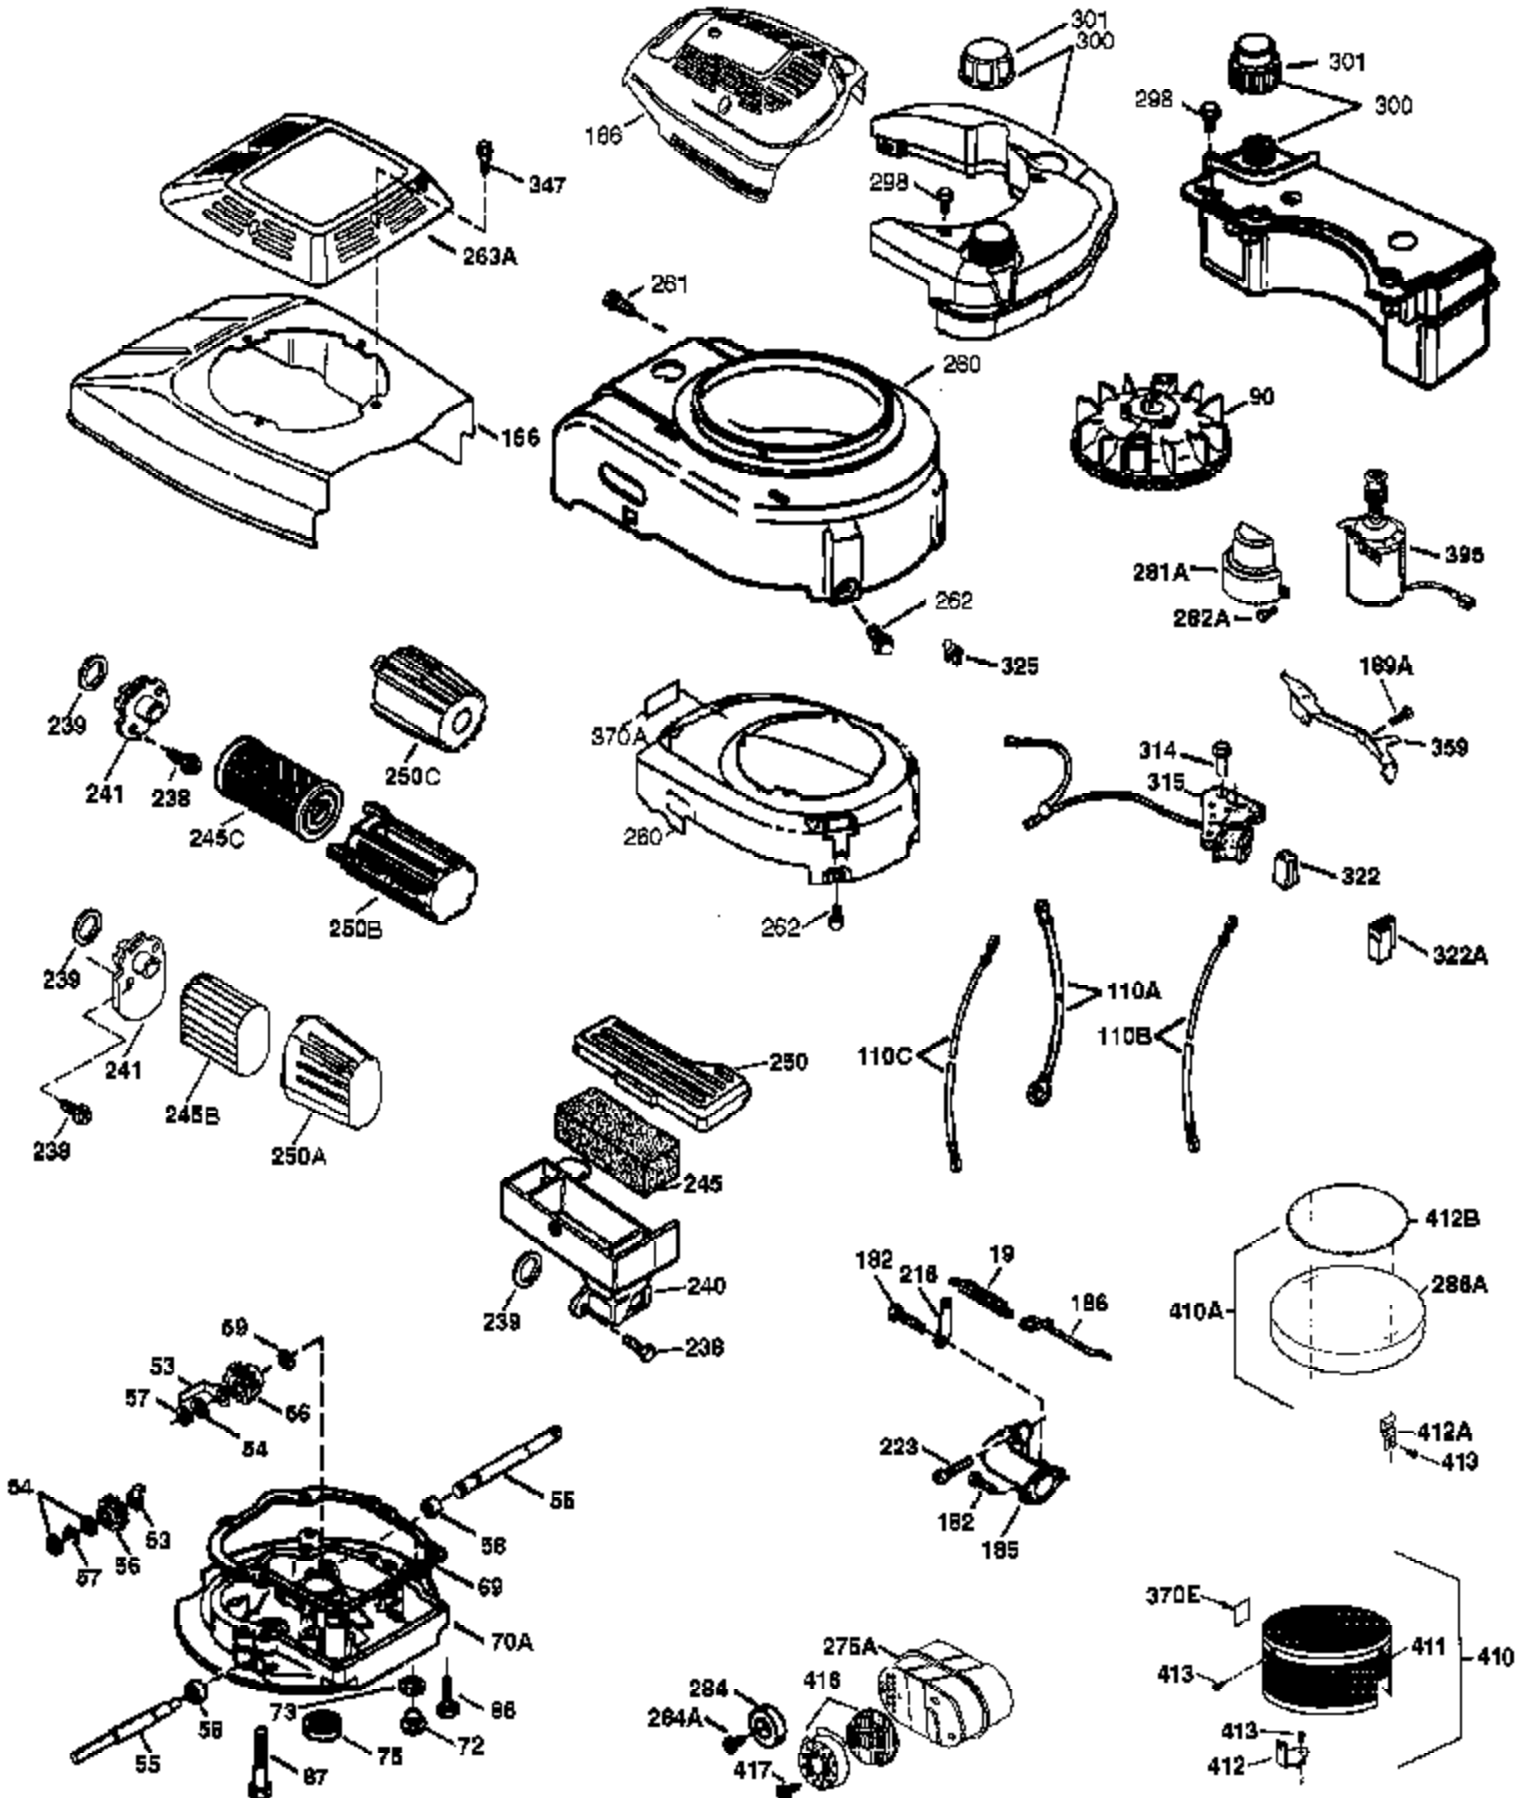

Ref #	Part Number	Qty	Description
19	36281	1	Extension Spring
41	35541	1	Piston & Pin Ass'y. (Std.) (Incl. 43)
41	35542	1	Piston & Pin Ass'y. (.010" OS) (Incl. 43)
41	35543	1	Piston & Pin Ass'y. (.020" OS) (Incl. 43)
69	35261	1	* Mounting Flange Gasket
72	36083	1	Oil Drain Plug
75	27897	1	Oil Seal
86	650488	6	Screw, 1/4-20 x 1-1/4"
90	611112	1	Flywheel
182	6201	2	Screw, 1/4-28 x 7/8"
185	36785	1	Intake Pipe
186	32653	1	Governor Link
216	33086	1	R.P.M. Adjusting Lever
223	650451	2	Screw, 1/4-20 x 1"
238	650932	2	Screw, 10-32 x 49/64"
239	34338	1	* Air Cleaner Gasket
241	35797	1	Air Cleaner Collar
245	35066	1	Air Cleaner Filter
250	35065	1	Air Cleaner Cover
260	36980	1	Blower Housing
261	30200	2	Screw, 10-24 x 9/16"
262	650831	2	Screw, 1/4-20 x 1/2"
298	28763	3	Screw, 10-32 x 35/64"
300	36916	1	Fuel Tank (Incl. 292 & 301)
301	36246	1	Fuel Cap
325	37152	1	Spring Clip
370A	36261	2	Lubrication Decal
416	36085	1	Spark Arrestor Kit (Incl. 417)(Optional)
417	650821	1	Screw, 10-32 x 1/2" (Optional)
900	0		Replacement Engine NONE, order from 7 1-999
900	0	1	Replacement Short Block 750836A, order from 71-999