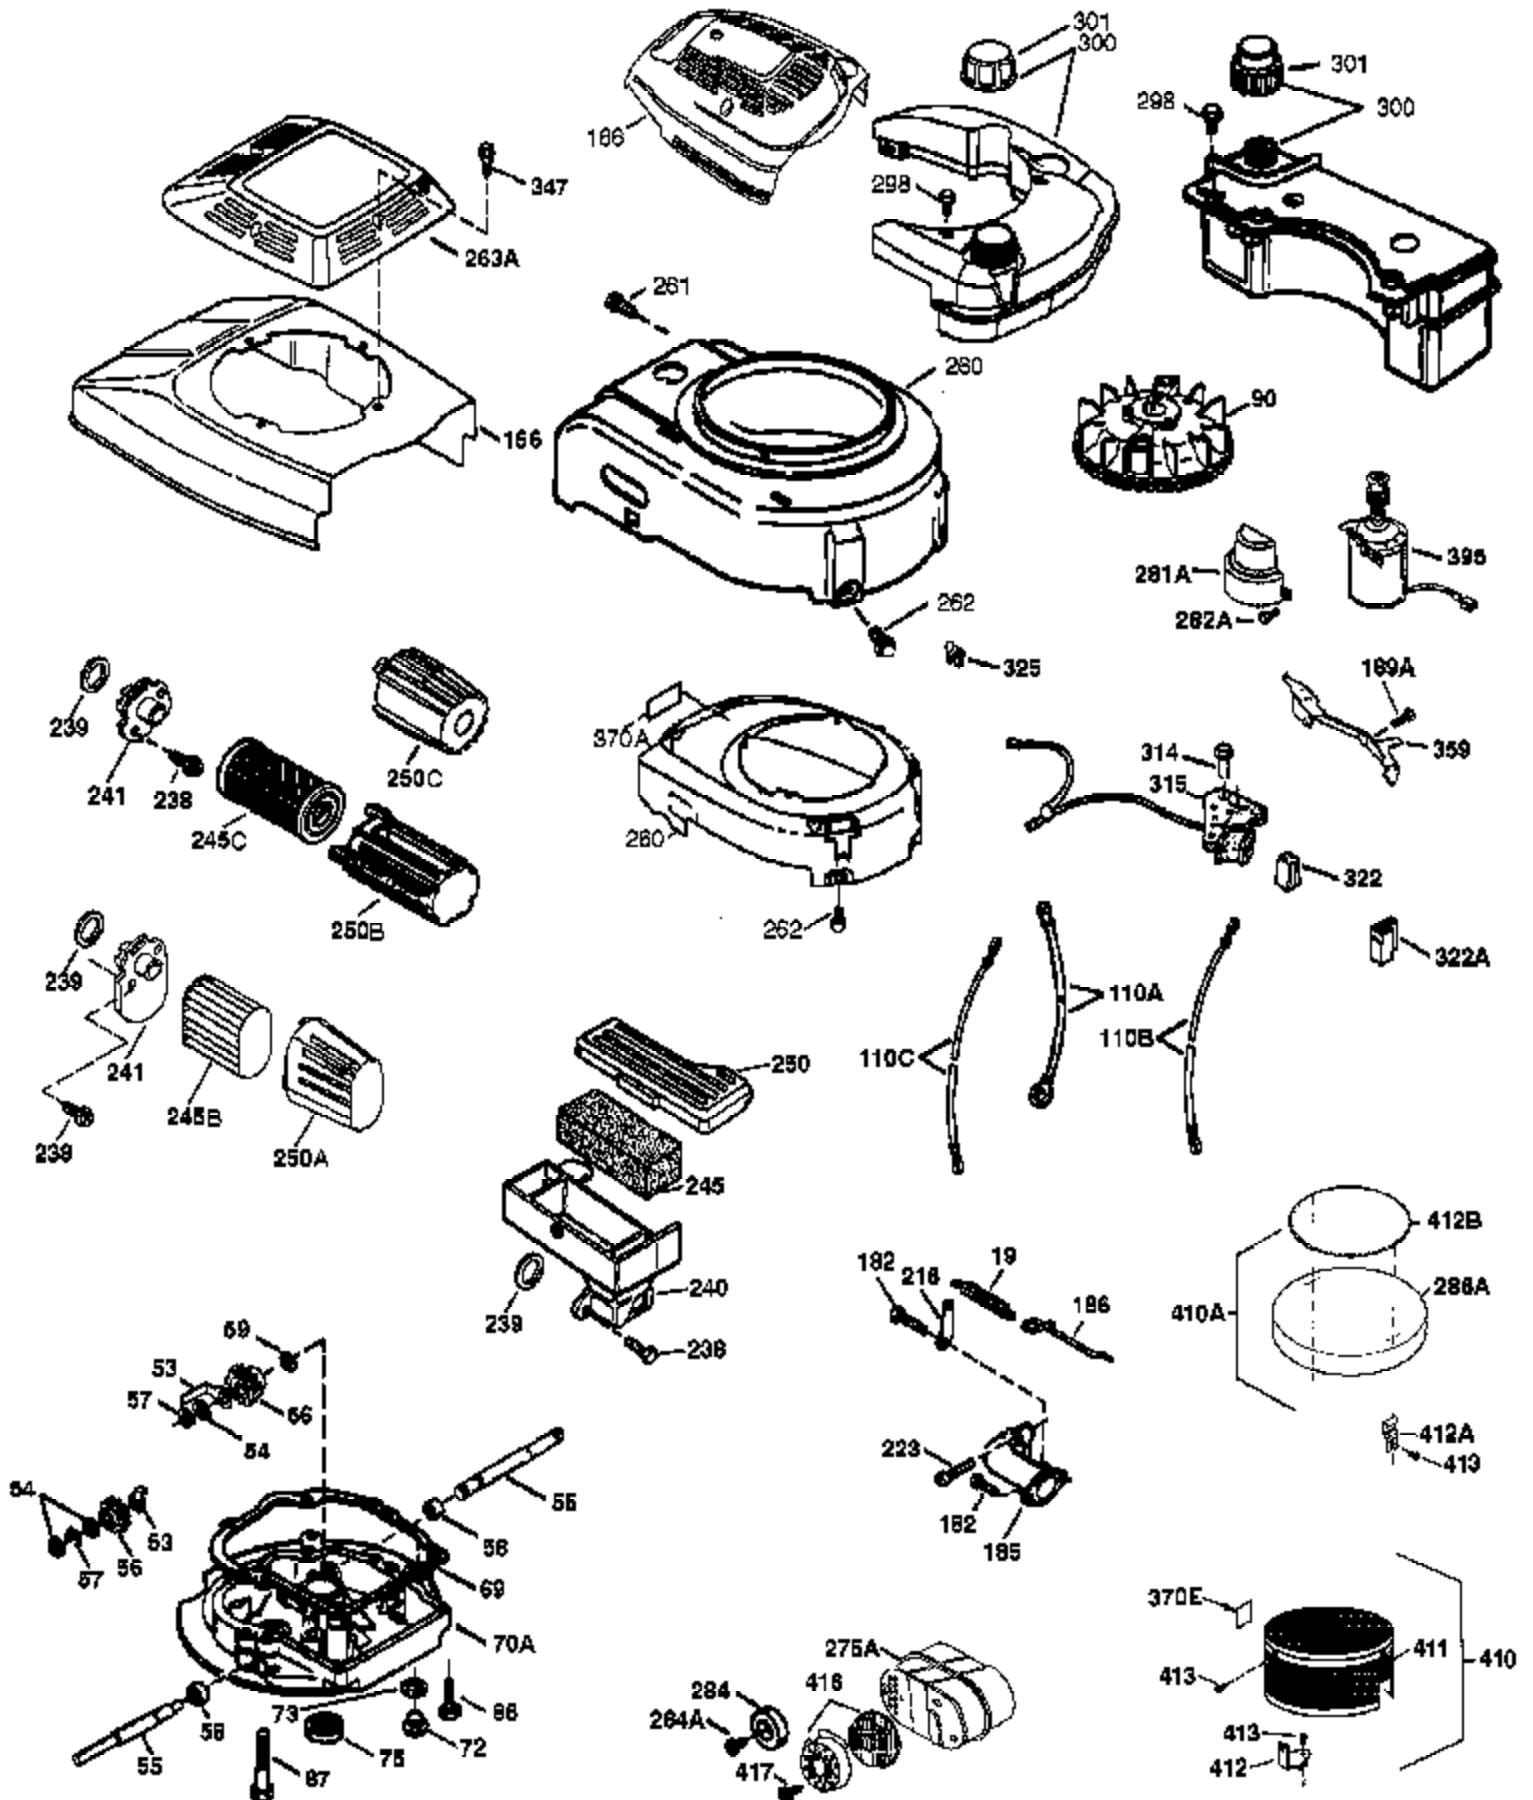

Ref #	Part Number	Qty	Description
19	36281	1	Extension Spring
41	35541	1	Piston & Pin Ass'y. (Std.) (Incl. 43)
41	35542	1	Piston & Pin Ass'y. (.010" OS) (Incl. 43)
41	35543	1	Piston & Pin Ass'y. (.020" OS) (Incl. 43)
69	35261	1	* Mounting Flange Gasket
72	36083	1	Oil Drain Plug
75	27897	1	Oil Seal
86	650488	6	Screw, 1/4-20 x 1-1/4"
90	611112	1	Flywheel
182	6201	2	Screw, 1/4-28 x 7/8"
185	36785	1	Intake Pipe
186	32653	1	Governor Link
216	33086	1	R.P.M. Adjusting Lever
223	650451	2	Screw, 1/4-20 x 1"
238	650932	2	Screw, 10-32 x 49/64"
239	34338	1	* Air Cleaner Gasket
241	35797	1	Air Cleaner Collar
245	35066	1	Air Cleaner Filter
250	35065	1	Air Cleaner Cover
260	36980	1	Blower Housing
261	30200	2	Screw, 10-24 x 9/16"
262	650831	2	Screw, 1/4-20 x 1/2"
298	28763	3	Screw, 10-32 x 35/64"
300	36916	1	Fuel Tank (Incl. 292 & 301)
301	36246	1	Fuel Cap
370A	36261	2	Lubrication Decal
416	36085	1	Spark Arrestor Kit (Incl. 417)(Optional)
417	650760	1	Screw, 8-32 x 3/8" (Optional)
900	0	1	Replacement Engine 750830, order from 71-999
900	0	1	Replacement S/B 750806, order from 71 -999