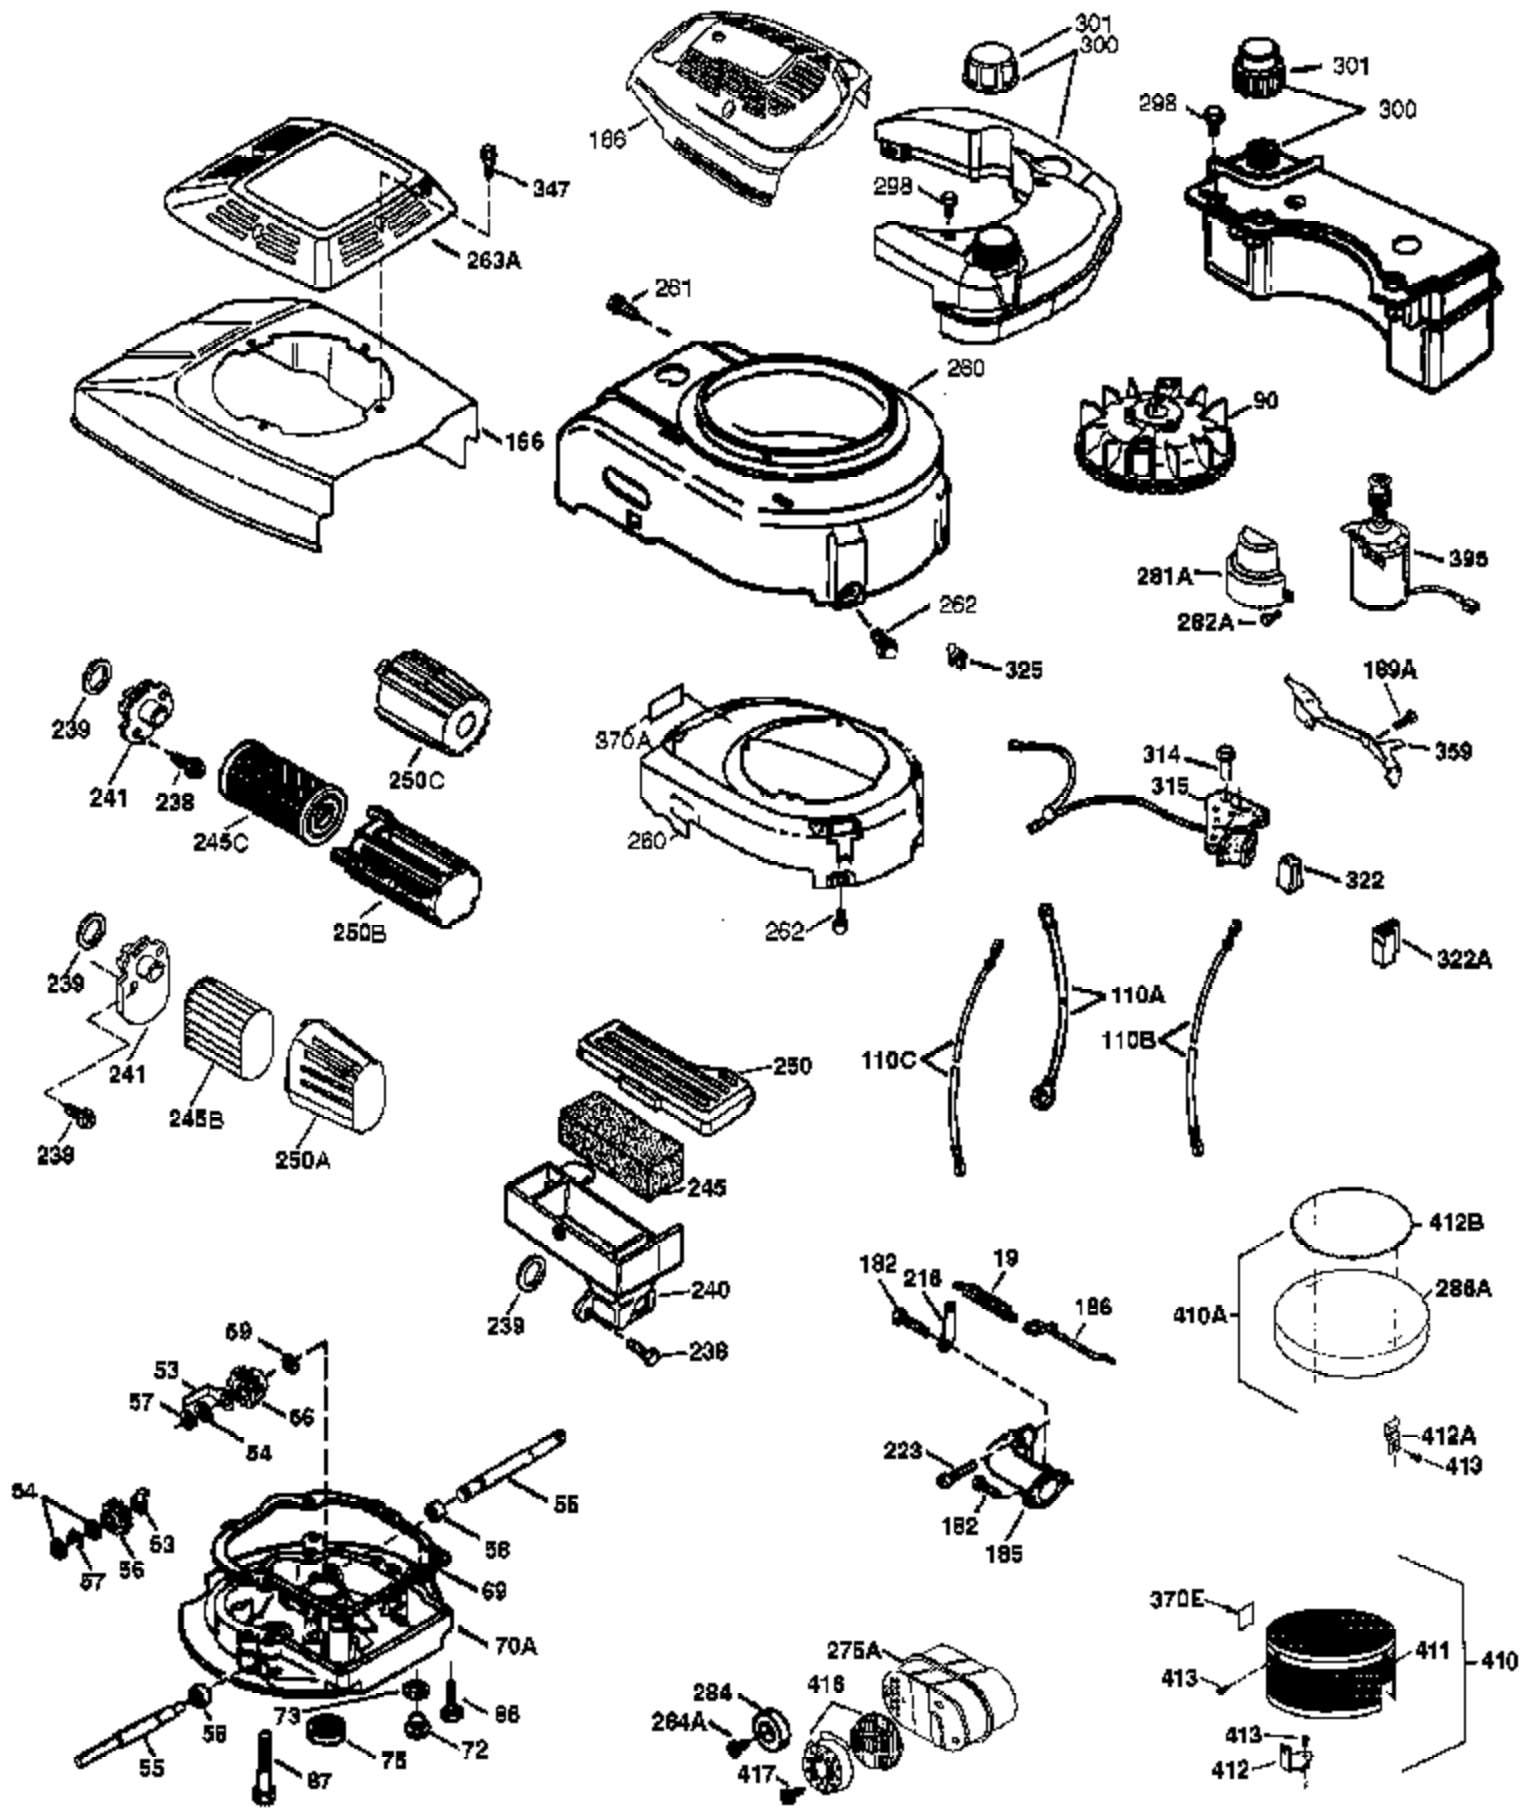

Ref #	Part Number	Qty	Description
19	36281	1	Extension Spring
41	35541	1	Piston & Pin Ass'y. (Std.) (Incl. 43)
41	35542	1	Piston & Pin Ass'y. (.010" OS) (Incl. 43)
41	35543	1	Piston & Pin Ass'y. (.020" OS) (Incl. 43)
69	35261	1	* Mounting Flange Gasket
72	36083	1	Oil Drain Plug
75	27897	1	Oil Seal
86	650488	6	Screw, 1/4-20 x 1-1/4"
90	611112	1	Flywheel
182	6201	2	Screw, 1/4-28 x 7/8"
185	36785	1	Intake Pipe
186	32653	1	Governor Link
216	33086	1	R.P.M. Adjusting Lever
223	650451	2	Screw, 1/4-20 x 1"
238	650932	2	Screw, 10-32 x 49/64"
239	34338	1	* Air Cleaner Gasket
241	35797	1	Air Cleaner Collar
245	35066	1	Air Cleaner Filter
250	35065	1	Air Cleaner Cover
260	36980	1	Blower Housing
261	30200	2	Screw, 10-24 x 9/16"
262	650831	2	Screw, 1/4-20 x 1/2"
298	28763	3	Screw, 10-32 x 35/64"
300	36916	1	Fuel Tank (Incl. 292 & 301)
301	36246	1	Fuel Cap
325	37152	1	Spring Clip
370A	36261	2	Lubrication Decal
416	36085	1	Spark Arrestor Kit (Incl. 417)(Optional)
417	650821	1	Screw, 10-32 x 1/2" (Optional)
900	0		NONE
900	0	1	Replacement Short Block 750796C, order from 71-999