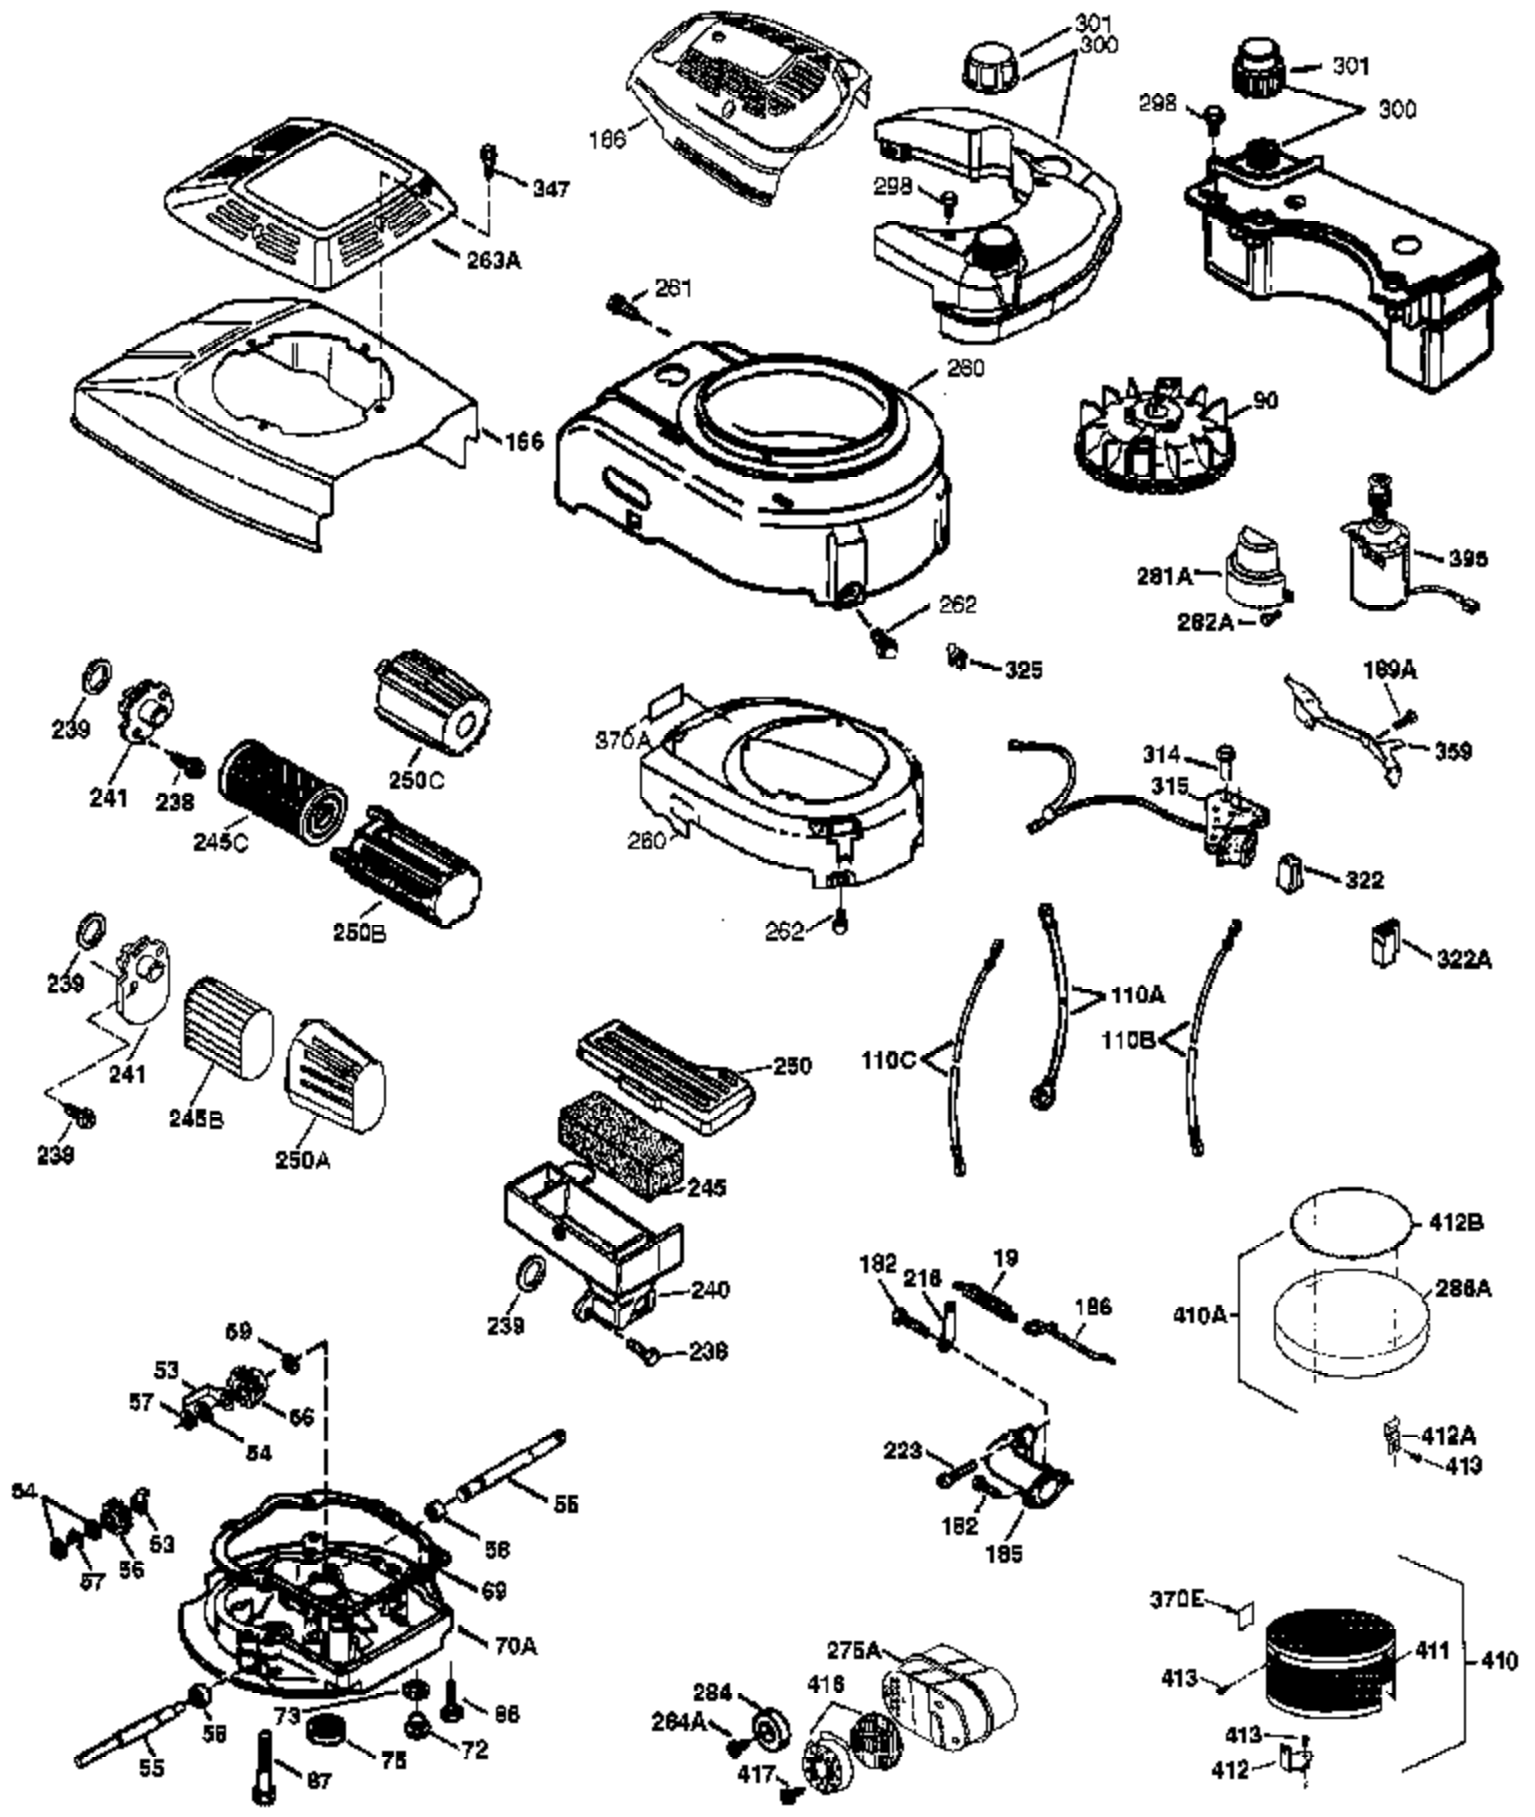

Ref #	Part Number	Qty	Description
19	36281	1	Extension Spring
41	35541	1	Piston & Pin Ass'y. (Std.) (Incl. 43)
41	35542	1	Piston & Pin Ass'y. (.010" OS) (Incl. 43)
41	35543	1	Piston & Pin Ass'y. (.020" OS) (Incl. 43)
53	31745	1	Tang Washer
54	31747	1	Washer
55	35218A	1	P.T.O. Shaft
56	33401	1	R.H. Worm Gear
57	33537	1	Retaining Ring
58	31744	1	Oil Seal
69	37130	1	* Mounting Flange Gasket
72	36083	1	Oil Drain Plug
75	26208	1	Oil Seal
86	650488	5	Screw, 1/4-20 x 1-1/4"
87	650492	1	Screw, 1/4-20 x 2-1/4"
90	611112	1	Flywheel
182	6201	2	Screw, 1/4-28 x 7/8"
185	36785	1	Intake Pipe
186	32653	1	Governor Link
216	33086	1	Control Bracket
223	650451	2	Screw, 1/4-20 x 1"
238	650806	2	Screw, 10-32 x 5/8"
239	34338	1	* Air Cleaner Gasket
240	37115	1	Air Cleaner Body (Incl. 239)
245	37116	1	Air Cleaner Filter
250	37118	1	Air Cleaner Cover
260	37151	1	Blower Housing
261	30200	2	Screw, 10-24 x 9/16"
262	650831	2	Screw, 1/4-20 x 1/2"
300	35586	1	Fuel Tank (Incl. 292 & 301)
301	35355	1	Fuel Cap
355	590701	1	Starter Handle (Red)
370A	36261	1	Identification Decal
416	36085	1	Spark Arrestor Kit (Incl. 417)(Optional)
417	650821	1	Screw, 10-32 x 1/2" (Optional)