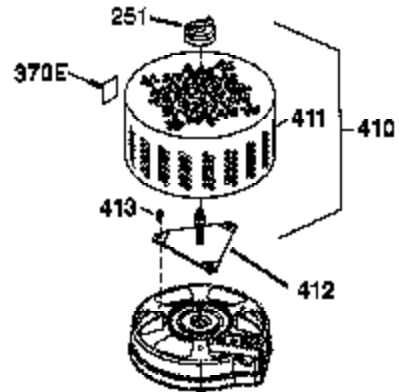

Ref #	Part Number	Qty	Description
238	650932	2	Screw, 10-32 x 49/64"
239	34338	1	* Air Cleaner Gasket
241	35797	1	Air Cleaner Collar
245C	35066	1	Air Filter (Conical)
250B	35065	1	Air Cleaner Cover
298	28763	3	Screw, 10-32 x 49/64"
300A	36916	1	Fuel Tank (Incl. 292 & 301)
301	36246	1	Fuel Cap
416	36085	1	Spark Arrestor Kit (Incl. 417)(Optional)
417	650821	1	Screw, 10-32 x 1/2" (Optional)
900	750880	1	Replacement Engine, order from 71-999
900	750881	1	Replacement Short Block, order from 71-999