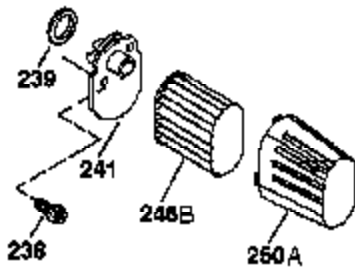

Ref #	Part Number	Qty	Description
238	650932	2	Screw, 10-32 x 49/64"
239	34338	1	* Air Cleaner Gasket
241	35797	1	Air Cleaner Collar
245C	35066	1	Air Filter (Conical)
250B	35065	1	Air Cleaner Cover
298	28763	3	Screw, 10-32 x 49/64"
300A	36916	1	Fuel Tank (Incl. 292 & 301)
301	36246	1	Fuel Cap
416	36085	1	Spark Arrestor Kit (Incl. 417)(Optional)
417	650821	1	Screw, 10-32 x 1/2" (Optional)
900	750880	1	Replacement Engine, order from 71-999
900	750881	1	Replacement Short Block, order from 71-999