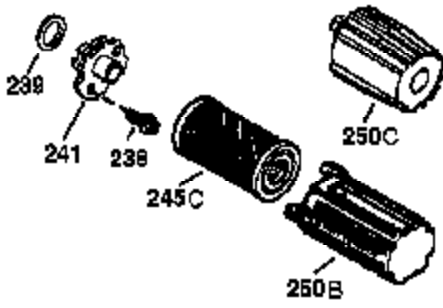

Ref #	Part Number	Qty	Description
238	650932	2	Screw, 10-32 x 49/64"
239	34338	1	* Air Cleaner Gasket
241	35797	1	Air Cleaner Collar
245C	35066	1	Air Filter (Conical)
250B	35065	1	Air Cleaner Cover
298	28763	3	Screw, 10-32 x 49/64"
300A	36916	1	Fuel Tank (Incl. 292 & 301)
301	36246	1	Fuel Cap
416	36085	1	Spark Arrestor Kit (Incl. 417)(Optional)
417	650821	1	Screw, 10-32 x 1/2" (Optional)
900	750880	1	Replacement Engine, order from 71-999
900	750881	1	Replacement Short Block, order from 71-999