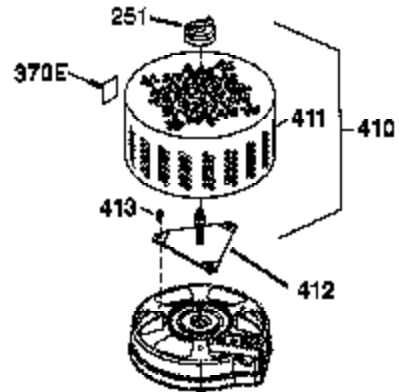

Ref #	Part Number	Qty	Description
238	650932	2	Screw, 10-32 x 49/64"
239	34338	1	* Air Cleaner Gasket
241	35797	1	Air Cleaner Collar
245C	35066	1	Air Filter (Conical)
250B	35065	1	Air Cleaner Cover
298	28763	3	Screw, 10-32 x 49/64"
300A	36916	1	Fuel Tank (Incl. 292 & 301)
301	36246	1	Fuel Cap
370R	37317	1	Caution Decal
416	36085	1	Spark Arrestor Kit (Incl. 417)(Optional)
417	650821	1	Screw, 10-32 x 1/2" (Optional)
900	750878	1	Replacement Engine, order from 71-999
900	750879	1	Replacement Short Block, order from 71-999