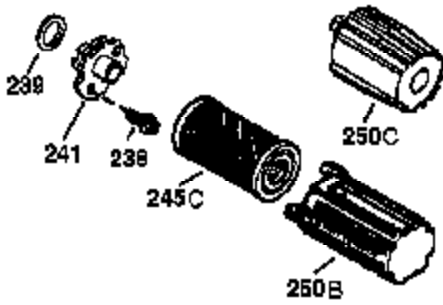

Ref #	Part Number	Qty	Description
238	650932	2	Screw, 10-32 x 49/64"
239	34338	1	* Air Cleaner Gasket
241	35797	1	Air Cleaner Collar
245C	35066	1	Air Filter (Conical)
250B	35065	1	Air Cleaner Cover
298	28763	3	Screw, 10-32 x 49/64"
300A	36916	1	Fuel Tank (Incl. 292 & 301)
301	36246	1	Fuel Cap
370R	37317	1	Caution Decal
416	36085	1	Spark Arrestor Kit (Incl. 417)(Optional)
417	650821	1	Screw, 10-32 x 1/2" (Optional)
900	750878	1	Replacement Engine, order from 71-999
900	750879	1	Replacement Short Block, order from 71-999