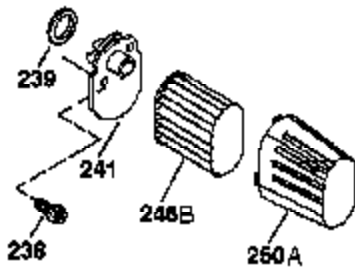

Ref #	Part Number	Qty	Description
238	650932	2	Screw, 10-32 x 49/64"
239	34338	1	* Air Cleaner Gasket
241	35797	1	Air Cleaner Collar
245C	35066	1	Air Filter (Conical)
250B	35065	1	Air Cleaner Cover
298	28763	3	Screw, 10-32 x 49/64"
300A	36916	1	Fuel Tank (Incl. 292 & 301)
301	36246	1	Fuel Cap
370R	37317	1	Caution Decal
416	36085	1	Spark Arrestor Kit (Incl. 417)(Optional)
417	650821	1	Screw, 10-32 x 1/2" (Optional)
900	750878	1	Replacement Engine, order from 71-999
900	750879	1	Replacement Short Block, order from 71-999