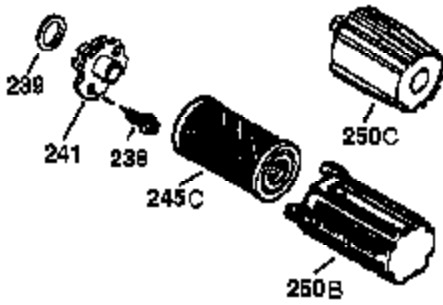

Ref #	Part Number	Qty	Description
238	650932	2	Screw, 10-32 x 49/64"
239	34338	1	* Air Cleaner Gasket
241	36919	1	Air Cleaner Collar
298	28763	3	Screw, 10-32 x 35/64"
301	37844	1	Fuel Cap
416	37530	1	Spark Arrestor Kit (Incl. 417)(Optional)
417	650760	1	Screw, 8-32 x 3/8" (Optional)