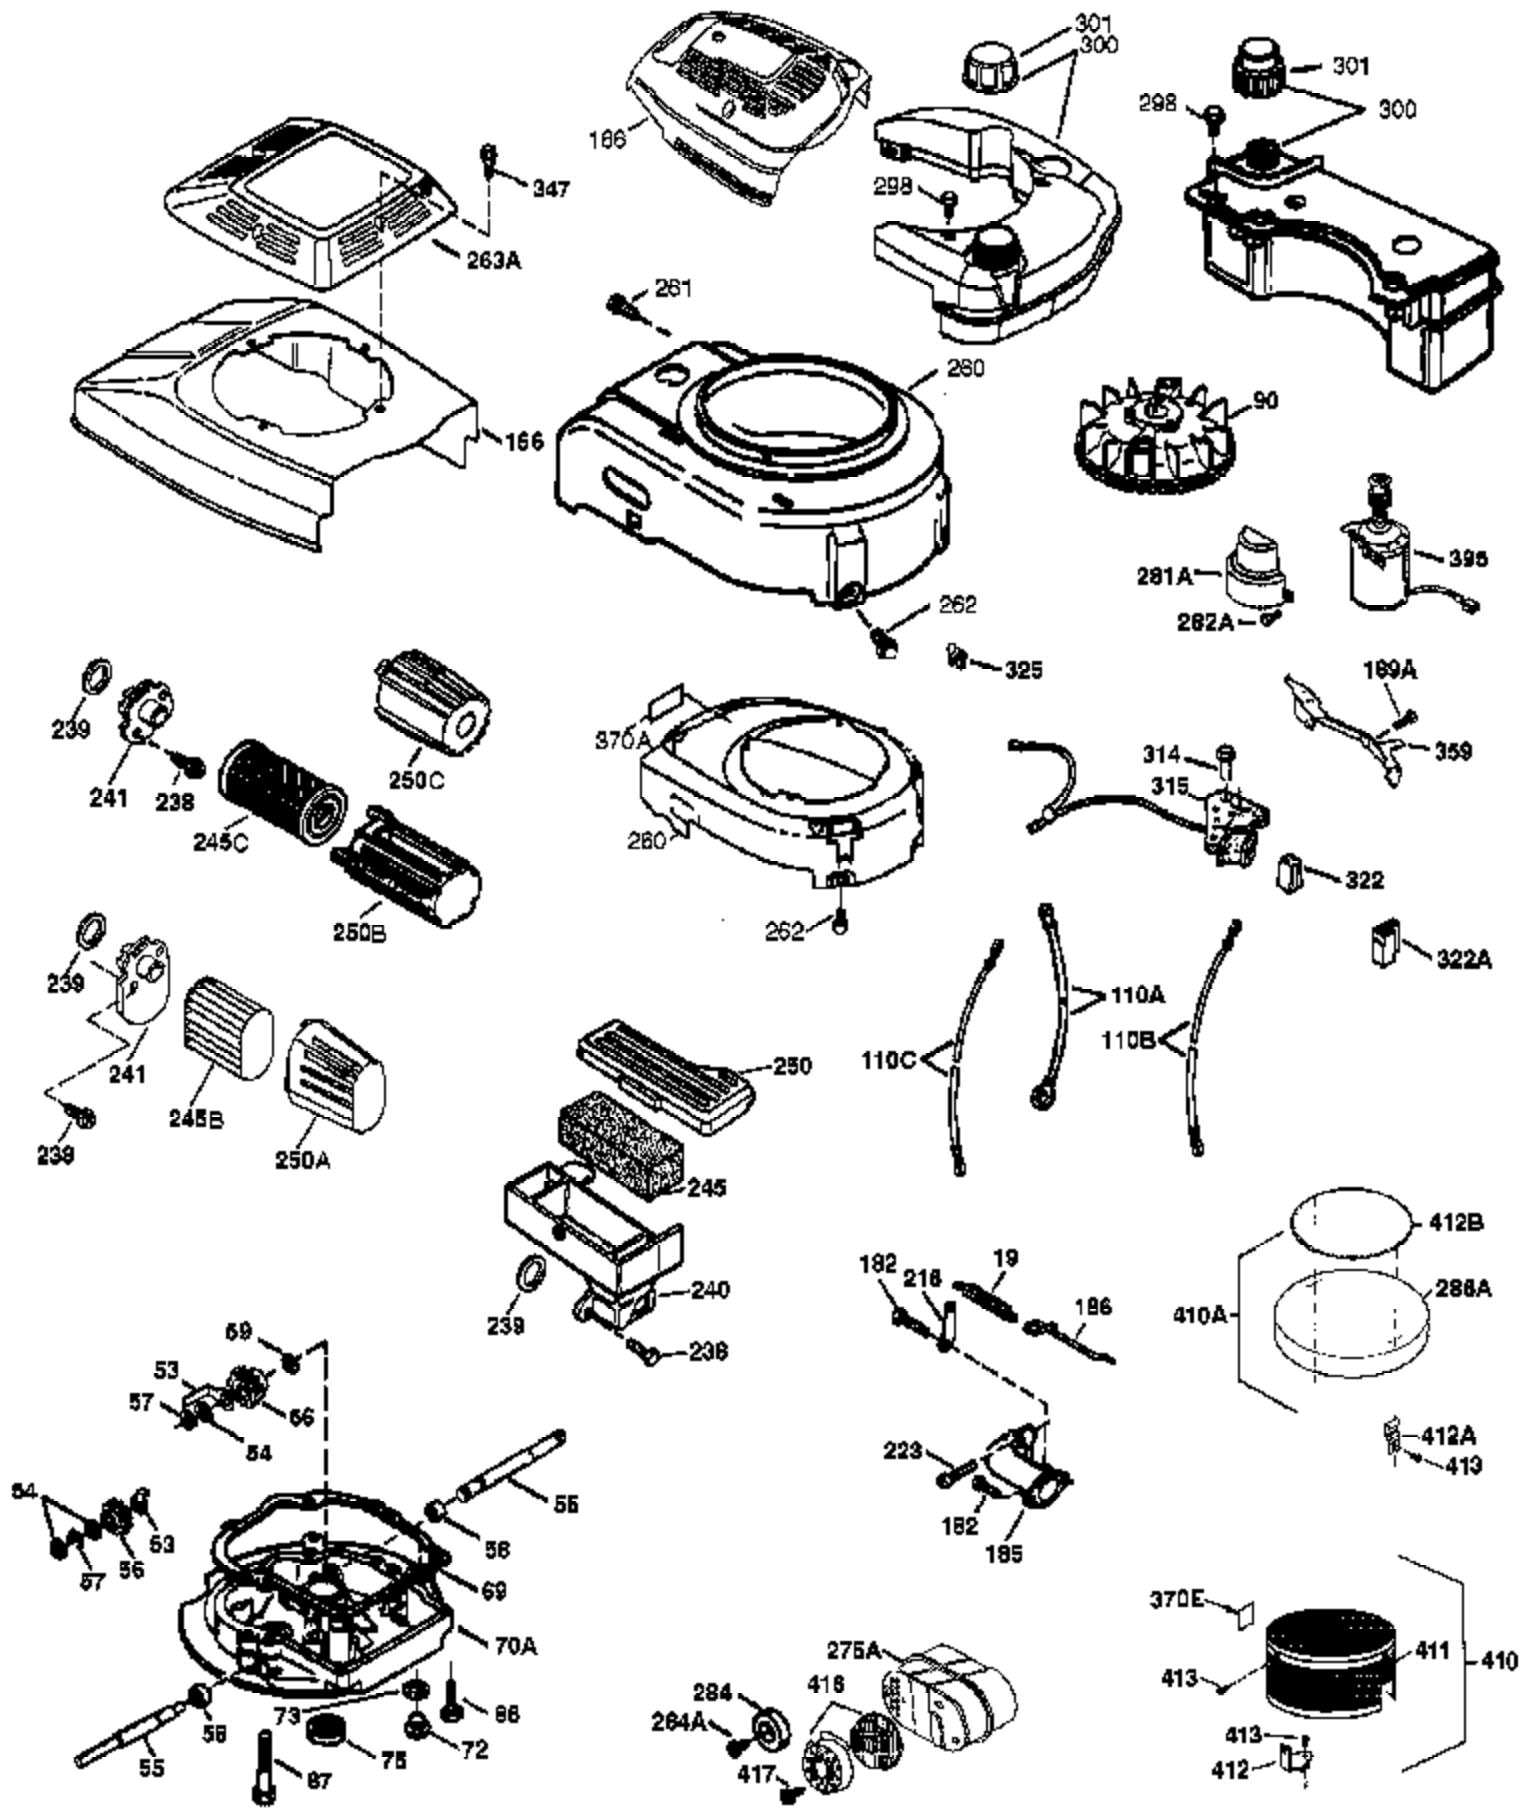

Ref #	Part Number	Qty	Description
19	36281	1	Extension Spring
41	36070	1	Piston & Pin Ass'y. (Std.) (Incl. 43)
41	36071	1	Piston & Pin Ass'y. (.010" OS) (Incl. 43)
69	35261	1	* Mounting Flange Gasket
72	36083	1	Oil Drain Plug
75	27897	1	Oil Seal
86	650488	6	Screw, 1/4-20 x 1-1/4"
90	611112	1	Flywheel
182	6201	2	Screw, 1/4-28 x 7/8"
185	36785	1	Intake Pipe
186	34337	1	Governor Link
223	650451	2	Screw, 1/4-20 x 1"
238	650932	2	Screw, 10-32 x 49/64"
239	34338	1	* Air Cleaner Gasket
241	35797	1	Air Cleaner Collar
245	35066	1	Air Cleaner Filter
250	35986	1	Air Cleaner Cover
260	36798	1	Blower Housing
261	30200	2	Screw, 10-24 x 9/16"
262	650831	2	Screw, 1/4-20 x 1/2"
284	34422	1	Muffler Deflector (Incl. 284A)
284A	650760	1	Screw, 8-32 x 3/8"
300	35586	1	Fuel Tank (Incl. 292 & 301)
301	36246	1	Fuel Cap
370A	36261	1	Lubrication Decal
416	36085	1	Spark Arrestor Kit (Incl. 417)(Optional)
417	650821	1	Screw, 10-32 x 1/2" (Optional)