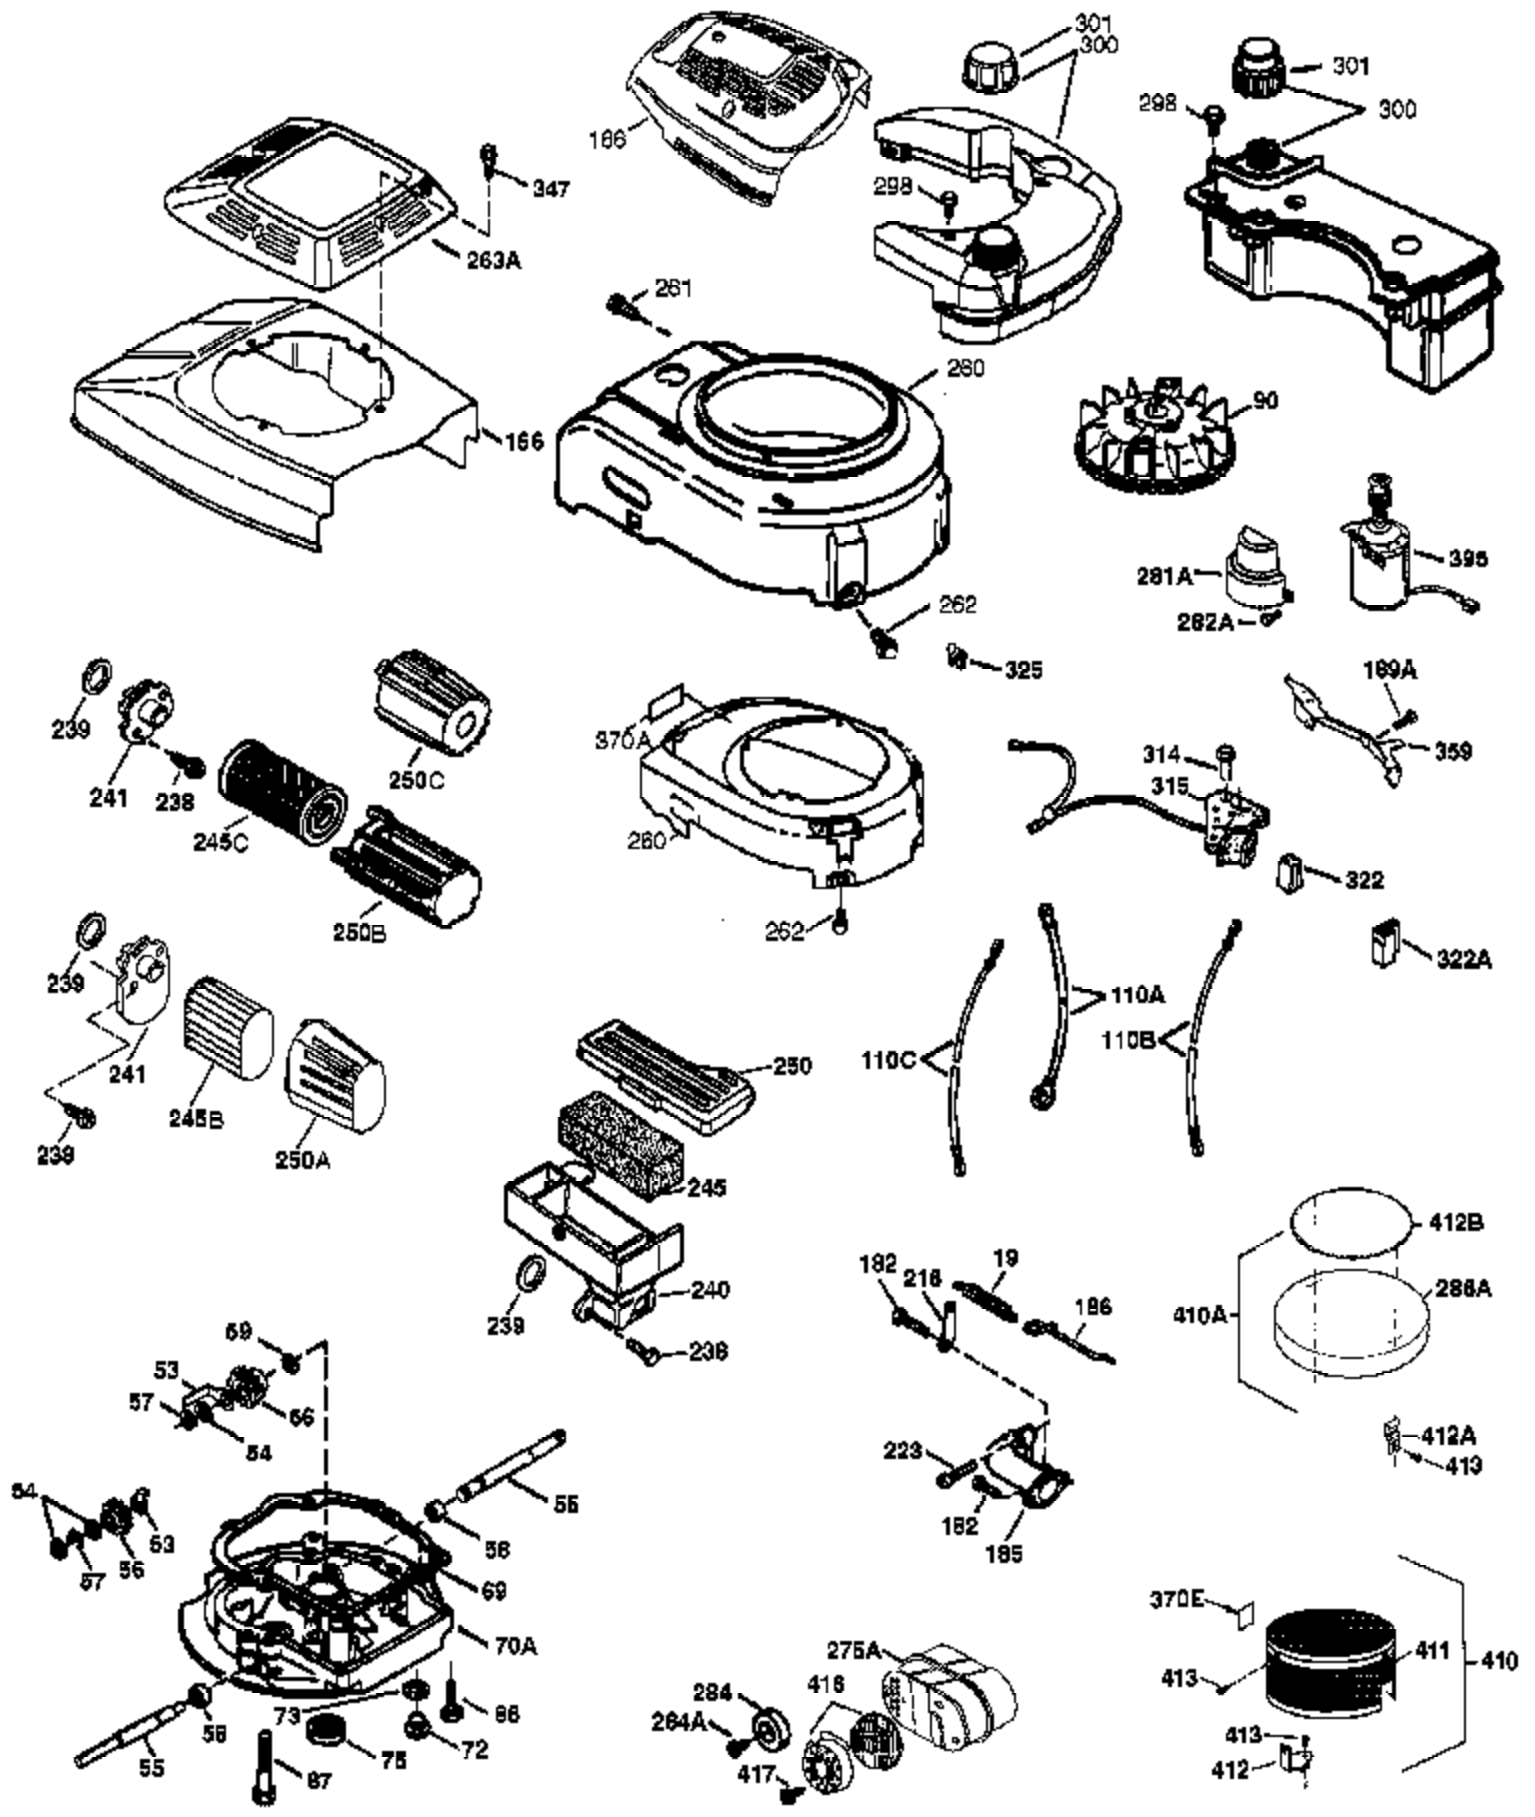

Ref #	Part Number	Qty	Description
19	36281	1	Extension Spring
41	36070	1	Piston & Pin Ass'y. (Std.) (Incl. 43)
41	36071	1	Piston & Pin Ass'y. (.010" OS) (Incl. 43)
69	35261	1	Mounting Flange Gasket
72	30572	1	Oil Drain Plug (Incl. 73)
73	28833	1	Drain Plug Gasket
75	27897	1	Oil Seal
86	650488	6	Screw, 1/4-20 x 1-1/4"
90	611112	1	Flywheel
182	6201	2	Screw, 1/4-28 x 7/8"
185	36785	1	Intake Pipe
186	34337	1	Governor Link
223	650451	2	Screw, 1/4-20 x 1"
238	650932	2	Screw, 10-32 x 49/64"
239	34338	1	* Air Cleaner Gasket
241	35797	1	Air Cleaner Collar
245	35066	1	Air Cleaner Filter
250	35986	1	Air Cleaner Cover
260	36798	1	Blower Housing
261	30200	2	Screw, 10-24 x 9/16"
262	650831	2	Screw, 1/4-20 x 1/2"
300	35586	1	Fuel Tank (Incl. 292 & 301)
301	36246	1	Fuel Cap
370A	36261	1	Lubrication Decal
416	36085	1	Spark Arrestor Kit (Incl. 417)(Optional)
417	650760	1	Screw, 8-32 x 3/8" (Optional)