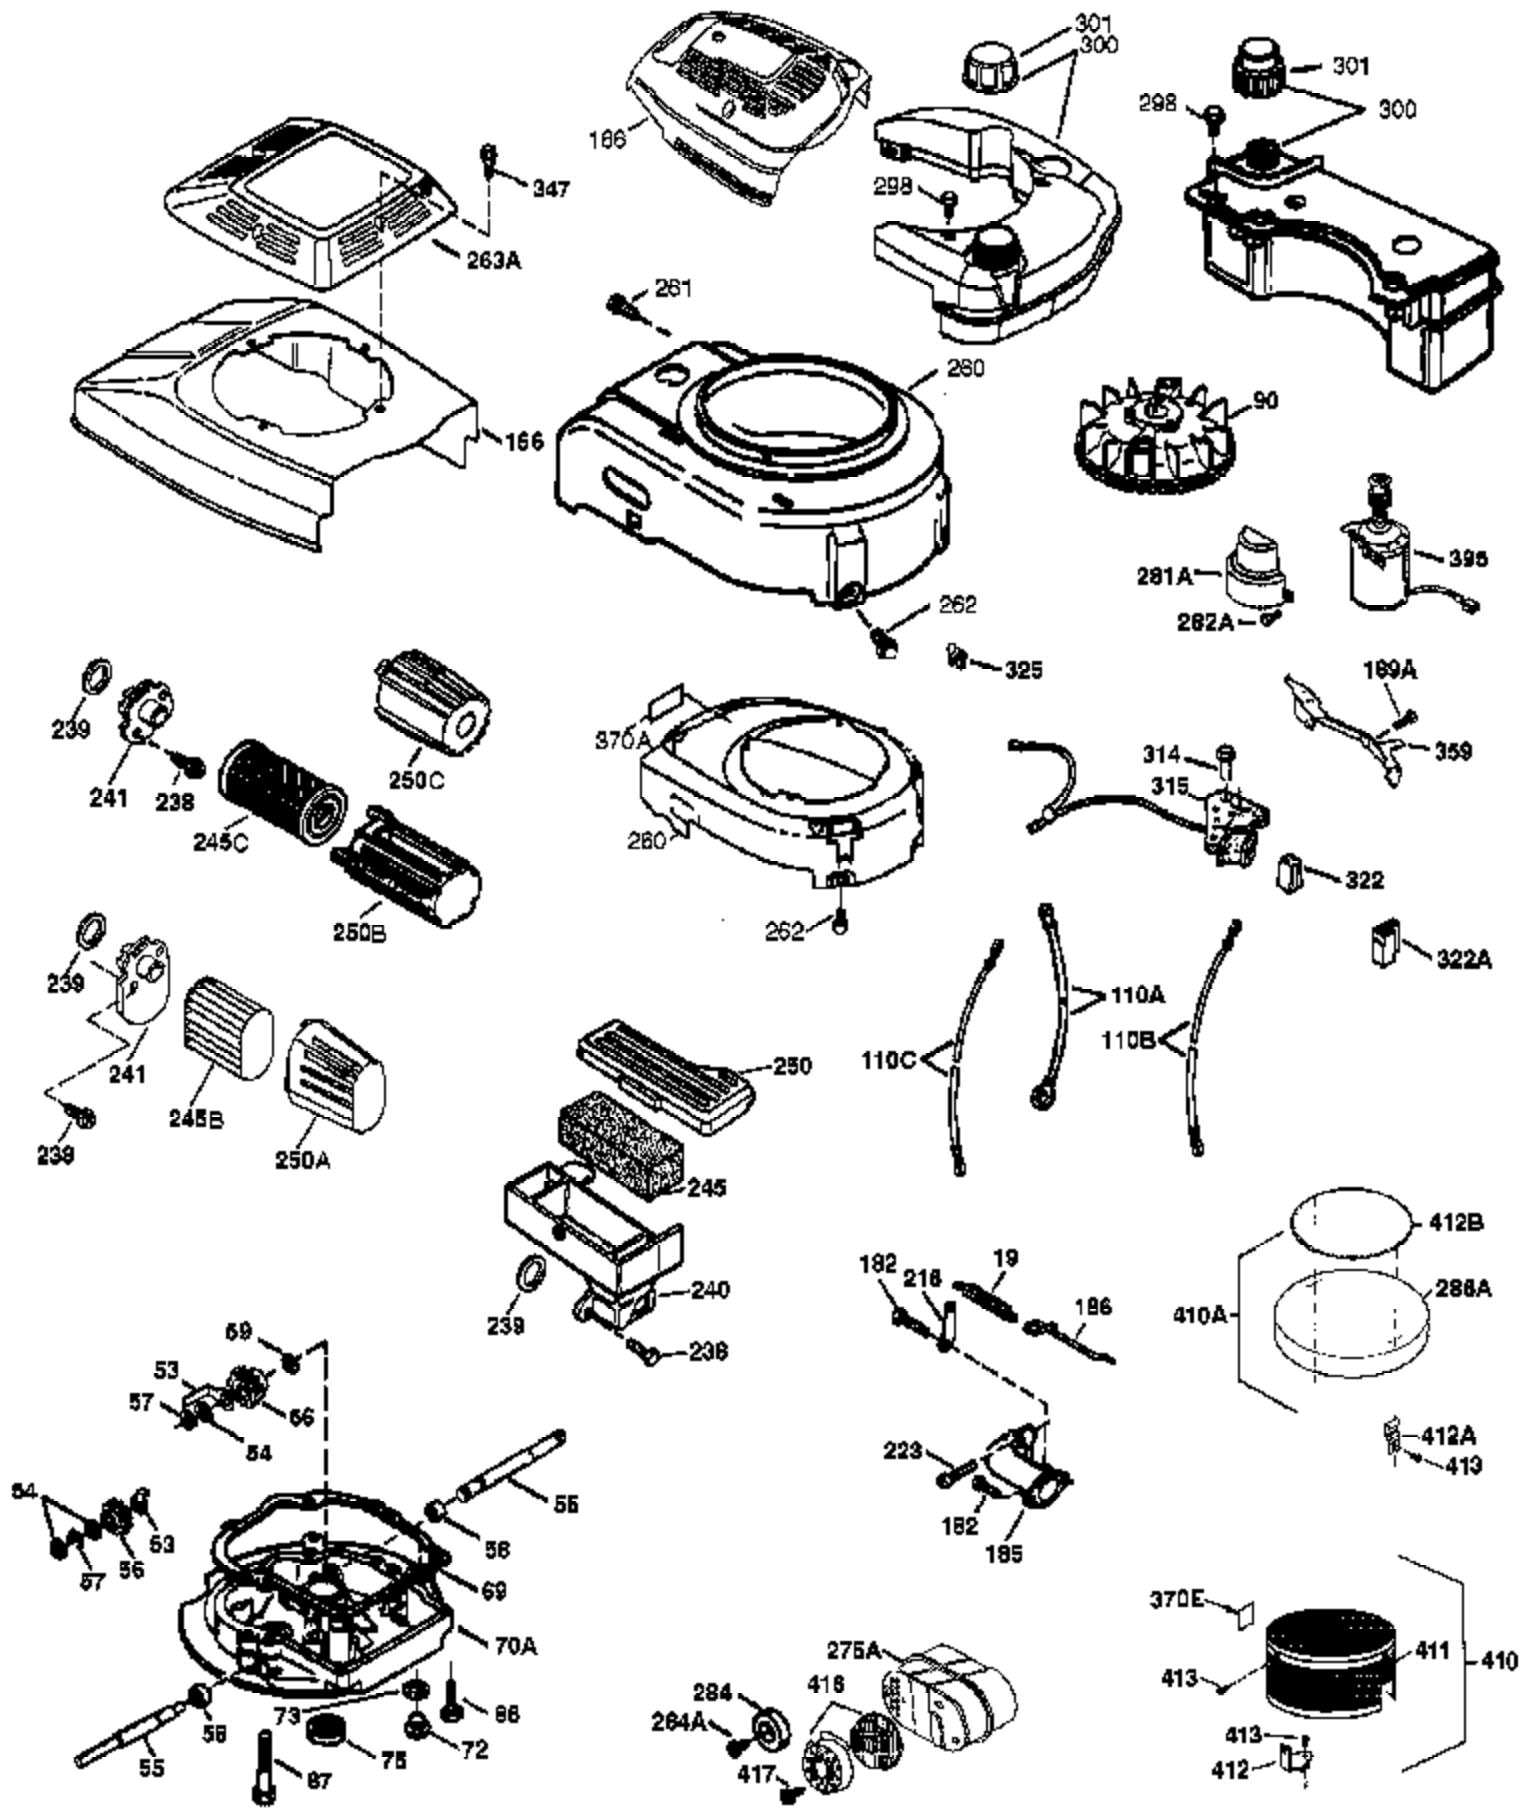

Ref #	Part Number	Qty	Description
	19 36281	1	Extension Spring
	41 36070	1	Piston & Pin Ass'y. (Std.) (Incl. 43)
	41 36071	1	Piston & Pin Ass'y. (.010" OS) (Incl. 43)
	69 35261	1	* Mounting Flange Gasket
	72 36083	1	Oil Drain Plug
	75 27897	1	Oil Seal
	86 650488	6	Screw, 1/4-20 x 1-1/4"
	90 611112	1	Flywheel
110A	36230	1	Ground Wire
182	6201	2	Screw, 1/4-28 x 7/8"
185	36785	1	Intake Pipe
186	34337	1	Governor Link
223	650451	2	Screw, 1/4-20 x 1"
238	650806	2	Screw, 10-32 x 5/8"
239	34338	1	* Air Cleaner Gasket
240	36743	1	Air Cleaner Body
245	36745	1	Air Cleaner Filter
250	36744	1	Air Cleaner Cover
260	36800	1	Blower Housing
261	30200	2	Screw, 10-24 x 9/16"
262	650831	2	Screw, 1/4-20 x 1/2"
263A	36758	1	Starter Grill
298	28763	3	Screw, 10-32 x 35/64"
300	36757	1	Fuel Tank (Incl. 292 & 301)
301	36246	1	Fuel Cap
370A	36261	1	Lubrication Decal
416	36085	1	Spark Arrestor Kit (Incl. 417)(Optional)
417	650760	1	Screw, 8-32 x 3/8" (Optional)