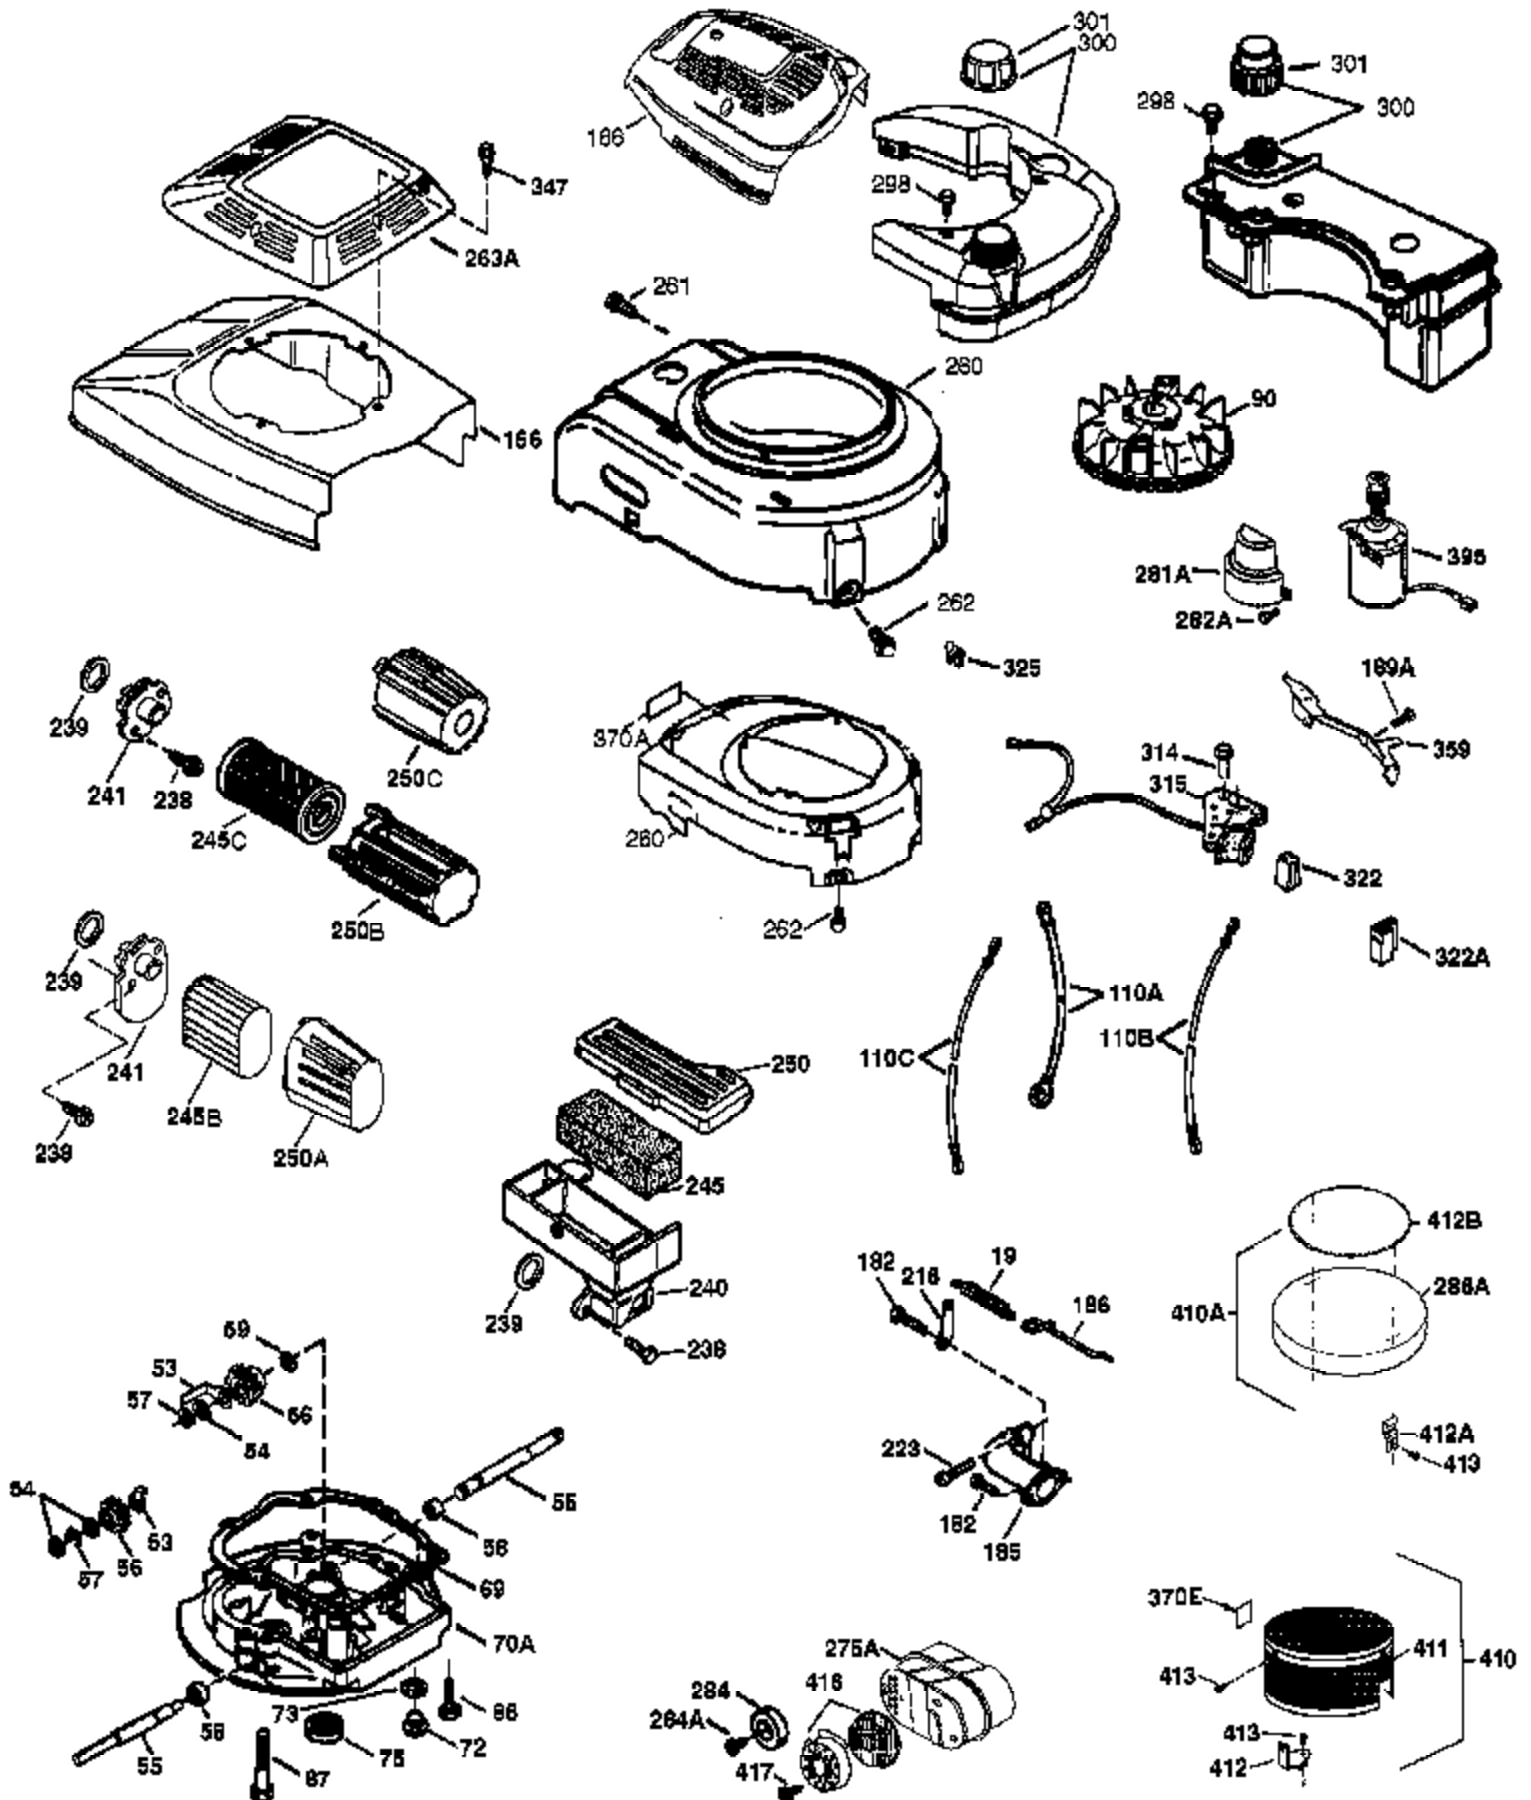

Ref #	Part Number	Qty	Description
19	36281	1	Extension Spring
41	36070	1	Piston & Pin Ass'y. (Std.) (Incl. 43)
41	36071	1	Piston & Pin Ass'y. (.010" OS) (Incl. 43)
69	35261	1	* Mounting Flange Gasket
72	30572	1	Oil Drain Plug (Incl. 73)
73	28833	1	Drain Plug Gasket
75	27897	1	Oil Seal
86	650488	6	Screw, 1/4-20 x 1-1/4"
90	611112	1	Flywheel
182	6201	2	Screw, 1/4-28 x 7/8"
185	36785	1	Intake Pipe
186	34337	1	Governor Link
223	650451	2	Screw, 1/4-20 x 1"
238	650806	2	Screw, 10-32 x 5/8"
239	34338	1	* Air Cleaner Gasket
240	36743	1	Air Cleaner Body
245	36745	1	Air Cleaner Filter
250	36744	1	Air Cleaner Cover
260	36800	1	Blower Housing
261	30200	2	Screw, 10-24 x 9/16"
262	650831	2	Screw, 1/4-20 x 1/2"
263A	36758	1	Starter Grill
298	28763	3	Screw, 10-32 x 35/64"
300	36757	1	Fuel Tank (Incl. 292 & 301)
301	36246	1	Fuel Cap
370A	36261	1	Lubrication Decal
416	36085	1	Spark Arrestor Kit (Incl. 417)(Optional)
417	650821	1	Screw, 10-32 x 1/2" (Optional)