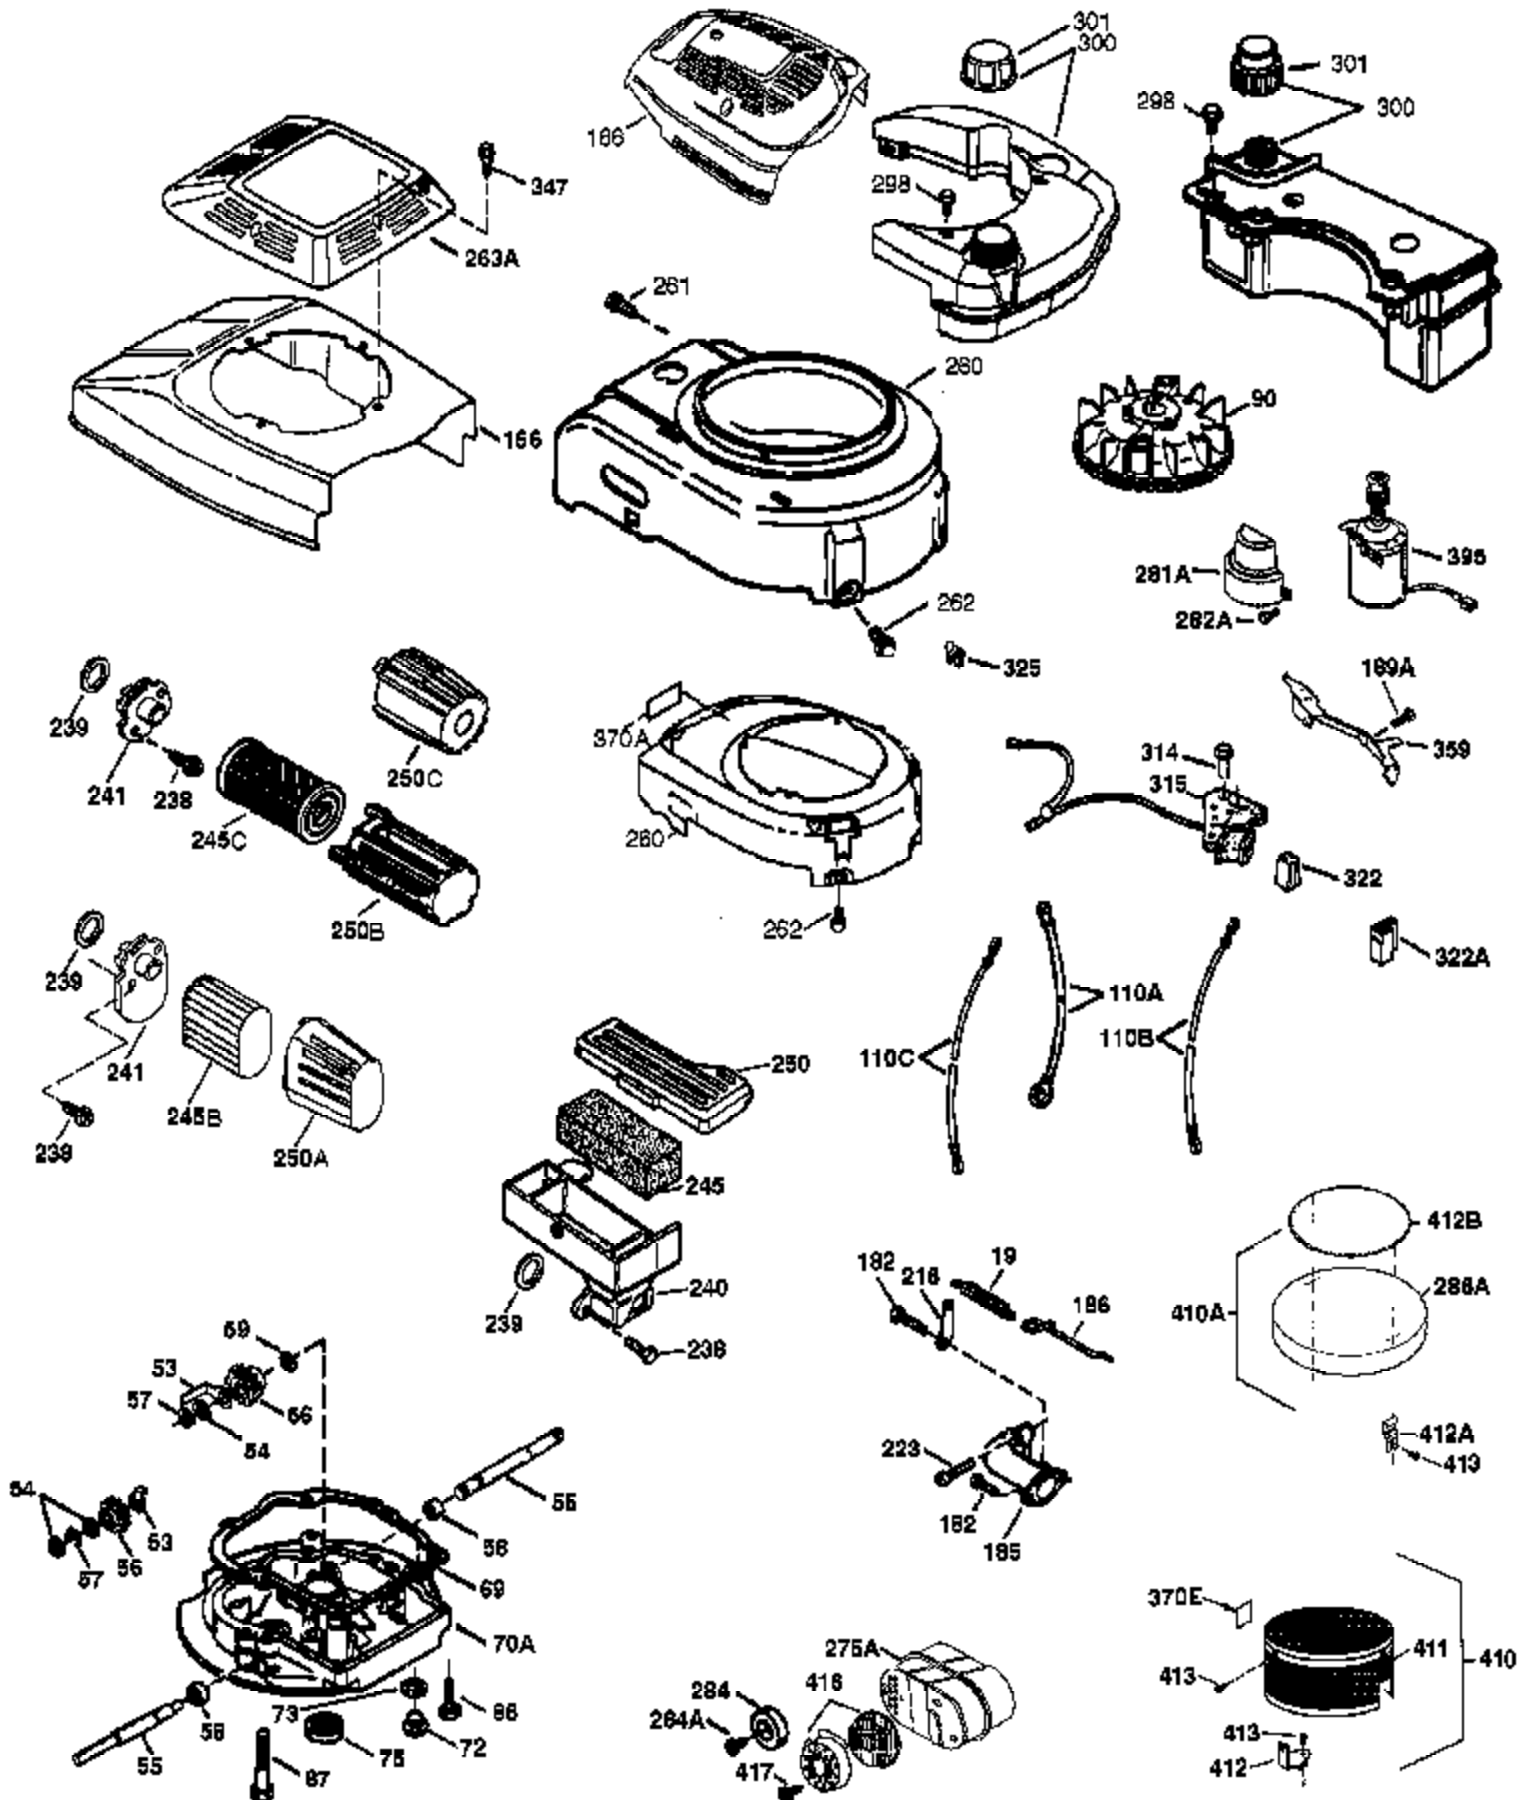

Ref #	Part Number	Qty	Description
19	36281	1	Extension Spring
41	36070	1	Piston & Pin Ass'y. (Std.) (Incl. 43)
41	36071	1	Piston & Pin Ass'y. (.010" OS) (Incl. 43)
69	35261	1	* Mounting Flange Gasket
72	36083	1	Oil Drain Plug
75	27897	1	Oil Seal
86	650488	6	Screw, 1/4-20 x 1-1/4"
90	611112	1	Flywheel
182	6201	2	Screw, 1/4-28 x 7/8"
185	36785	1	Intake Pipe
186	32653	1	Governor Link
216	33086	1	R.P.M. Adjusting Lever
223	650451	2	Screw, 1/4-20 x 1"
238	650932	2	Screw, 10-32 x 49/64"
239	34338	1	* Air Cleaner Gasket
241	35797	1	Air Cleaner Collar
245	35066	1	Air Cleaner Filter
250	35065	1	Air Cleaner Cover
260	36834	1	Blower Housing
261	30200	2	Screw, 10-24 x 9/16"
262	650831	2	Screw, 1/4-20 x 1/2"
300	35586	1	Fuel Tank (Incl. 292 & 301)
301	36246	1	Fuel Cap
370A	36261	2	Lubrication Decal
416	36085	1	Spark Arrestor Kit (Incl. 417)(Optional)
417	650760	1	Screw, 8-32 x 3/8" (Optional)
900	0		Replacement Engine NONE
900	0	1	Replacement S/B 750803, order from 71 -999