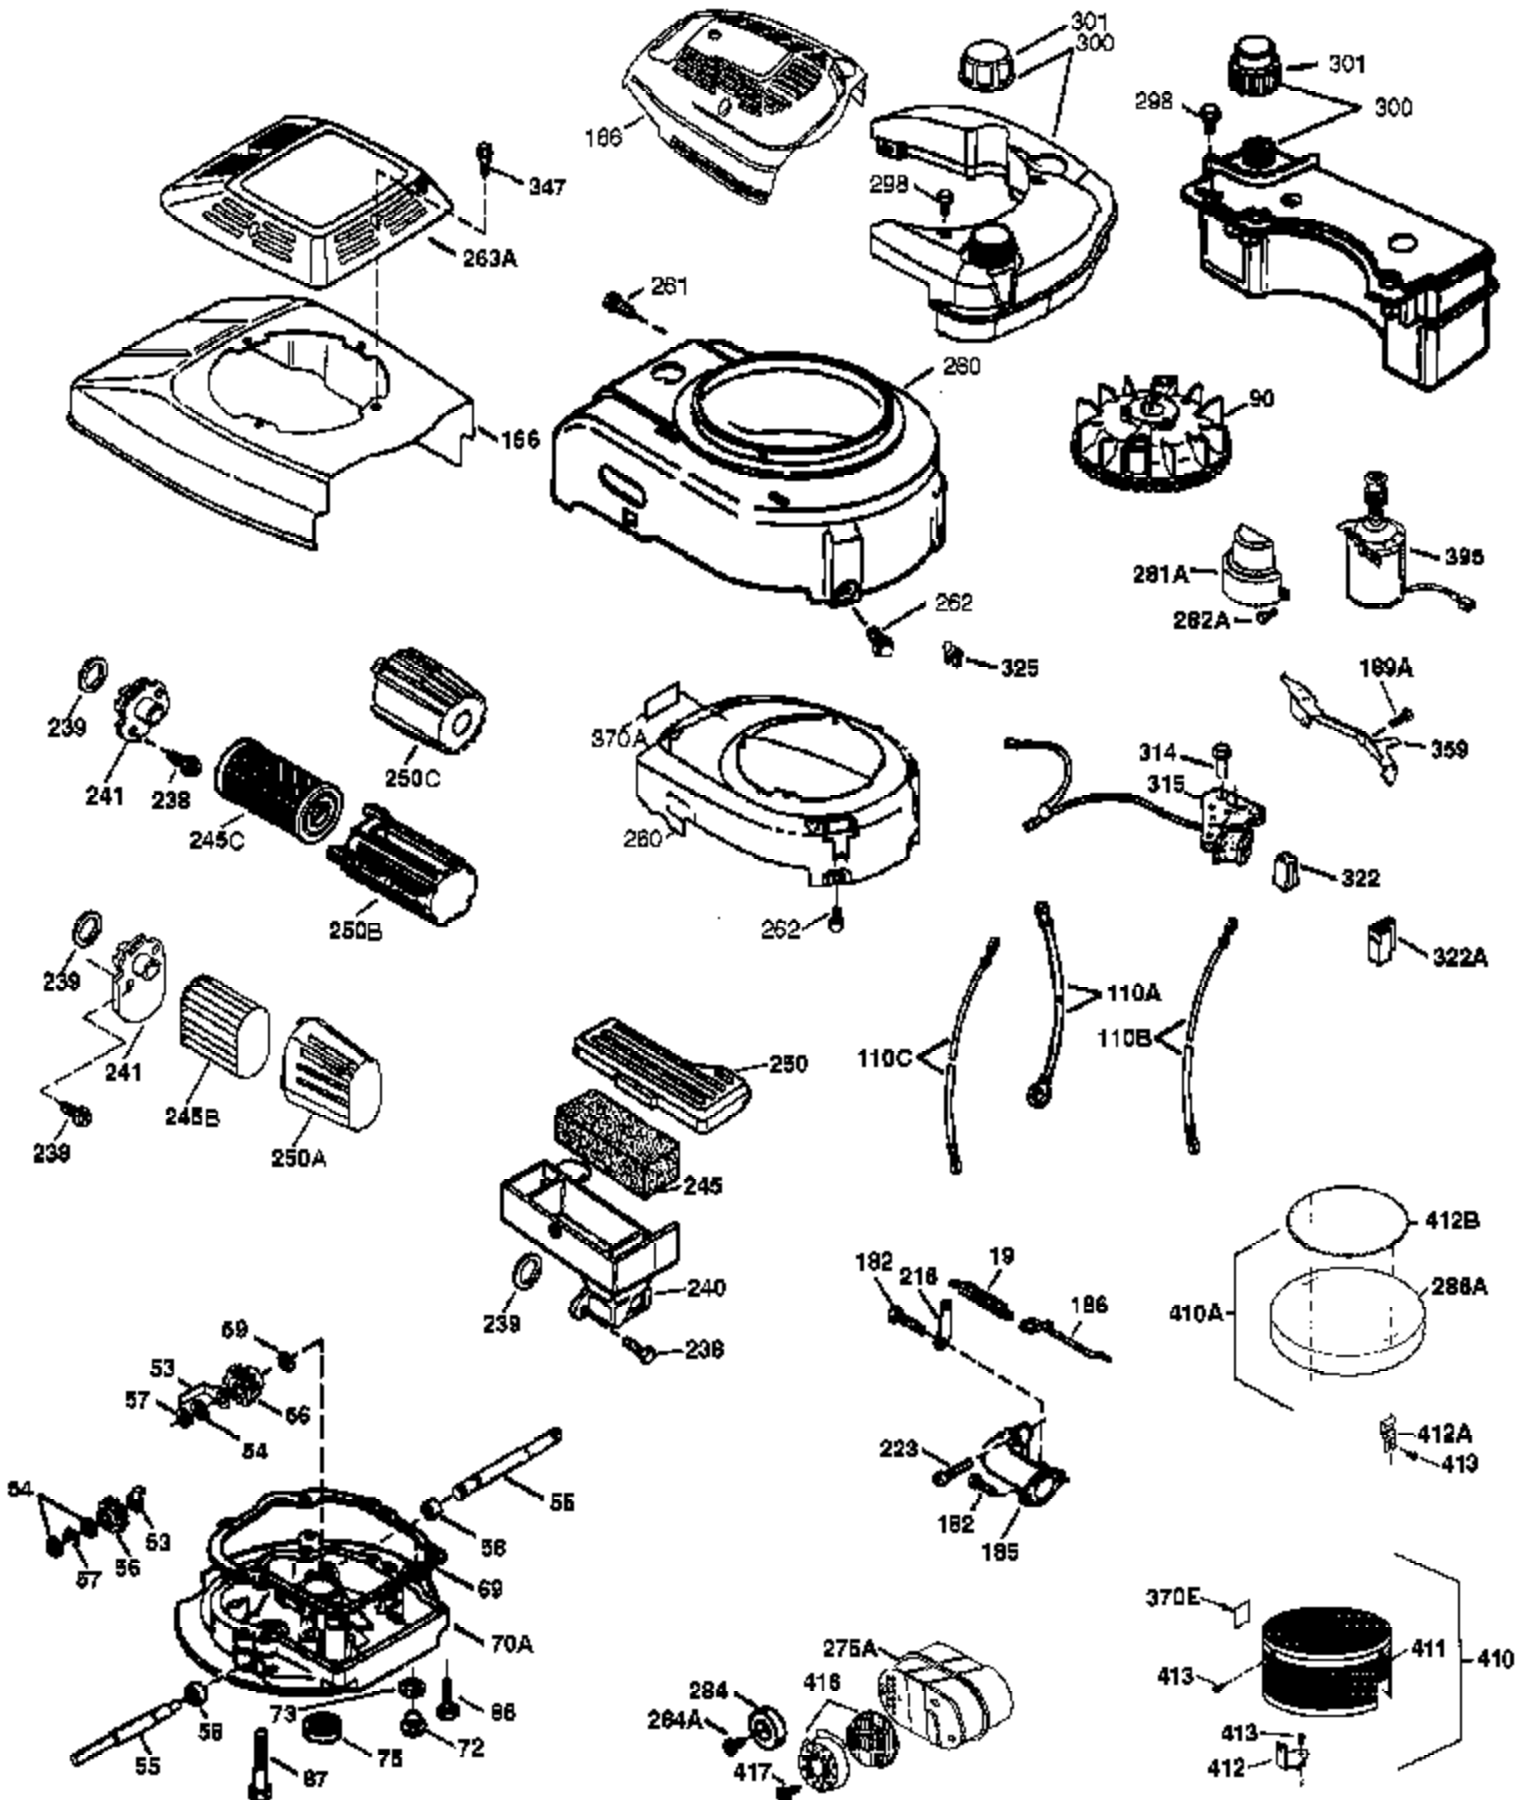

Ref #	Part Number	Qty	Description
19	36281	1	Extension Spring
41	36070	1	Piston & Pin Ass'y. (Std.) (Incl. 43)
41	36071	1	Piston & Pin Ass'y. (.010" OS) (Incl. 43)
69	35261	1	Mounting Flange Gasket
72	30572	1	Oil Drain Plug (Incl. 73)
73	28833	1	Drain Plug Gasket
75	27897	1	Oil Seal
86	650488	6	Screw, 1/4-20 x 1-1/4"
90	611213	1	Flywheel
182	6201	2	Screw, 1/4-28 x 7/8"
185	36785	1	Intake Pipe
186	34337	1	Governor Link
223	650451	2	Screw, 1/4-20 x 1"
238	650932	2	Screw, 10-32 x 49/64"
239	34338	1	* Air Cleaner Gasket
241	35797	1	Air Cleaner Collar
245	35066	1	Air Cleaner Filter
250	35986	1	Air Cleaner Cover
260	36798	1	Blower Housing
261	30200	2	Screw, 10-24 x 9/16"
262	650831	2	Screw, 1/4-20 x 1/2"
284	36663	1	Muffler Deflector (Incl. 284A)
284A	650760	1	Screw, 8-32 x 3/8"
300	35586	1	Fuel Tank (Incl. 292 & 301)
301	36246	1	Fuel Cap
370A	36261	1	Lubrication Decal
410	730574	1	Debris Screen Kit (Incl. 411,412,413)
411	35596	1	Debris Screen
412	35597	3	Debris Screen Bracket
413	650910	6	Screw, 8-32 x 1/4"
416	36085	1	Spark Arrestor Kit (Incl. 417)
417	650760	1	Screw, 8-32 x 3/8"