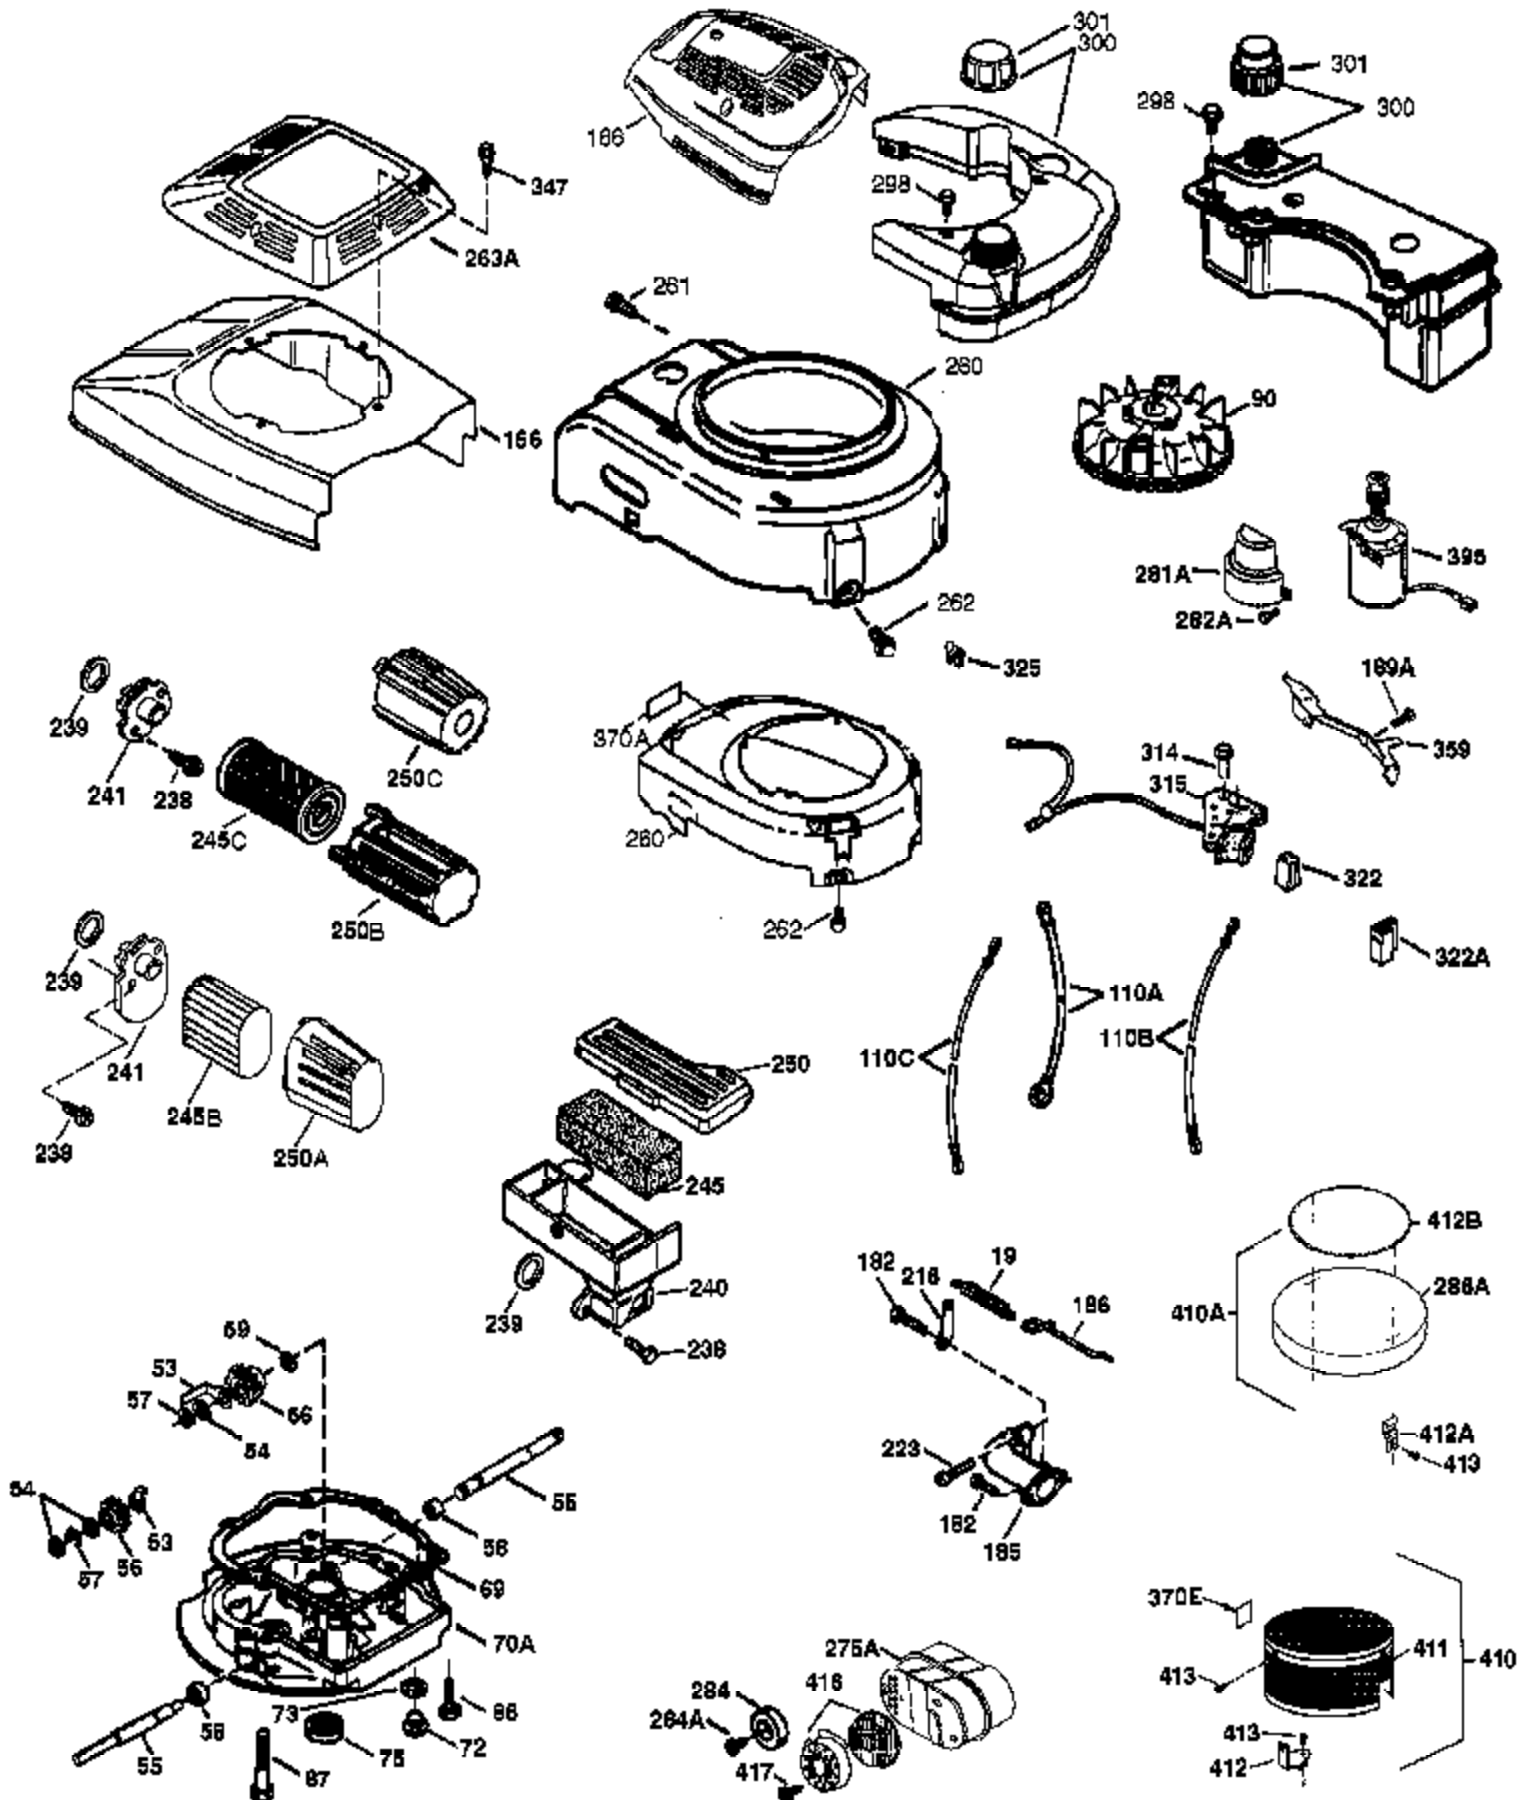

Ref #	Part Number	Qty	Description
19	36281	1	Extension Spring
41	36070	1	Piston & Pin Ass'y. (Std.) (Incl. 43)
41	36071	1	Piston & Pin Ass'y. (.010" OS) (Incl. 43)
69	37797	1	Mounting Flange Gasket
72	30572	1	Oil Drain Plug (Incl. 73)
73	28833	1	Drain Plug Gasket
75	27897	1	Oil Seal
86	650488	6	Screw, 1/4-20 x 1-1/4"
90	611213	1	Flywheel
182	6201	2	Screw, 1/4-28 x 7/8"
185	36785	1	Intake Pipe
186	34337	1	Governor Link
223	650451	2	Screw, 1/4-20 x 1"
238	650806	2	Screw, 10-32 x 1/2"
239	34338	1	* Air Cleaner Gasket
240	37115	1	Air Cleaner Body (Incl. 239)
245	37116	1	Air Cleaner Filter
250	37118	1	Air Cleaner Cover
260	37151	1	Blower Housing
261	30200	2	Screw, 10-24 x 9/16"
262	650831	2	Screw, 1/4-20 x 1/2"
284	36663	1	Muffler Deflector (Incl. 284A)
284A	650983	1	Screw, 8-32 x 1/2"
300	35586	1	Fuel Tank (Incl. 292 & 301)
301	36246	1	Fuel Cap
370A	36261	1	Lubrication Decal
410	730574	1	Debris Screen Kit (Incl. 411,412,413)
411	35596	1	Debris Screen
412	35597	3	Debris Screen Bracket
413	650910	6	Screw, 8-32 x 1/4"
416	36085	1	Spark Arrestor Kit (Incl. 417)
417	650983	1	Screw, 8-32 x 1/2"