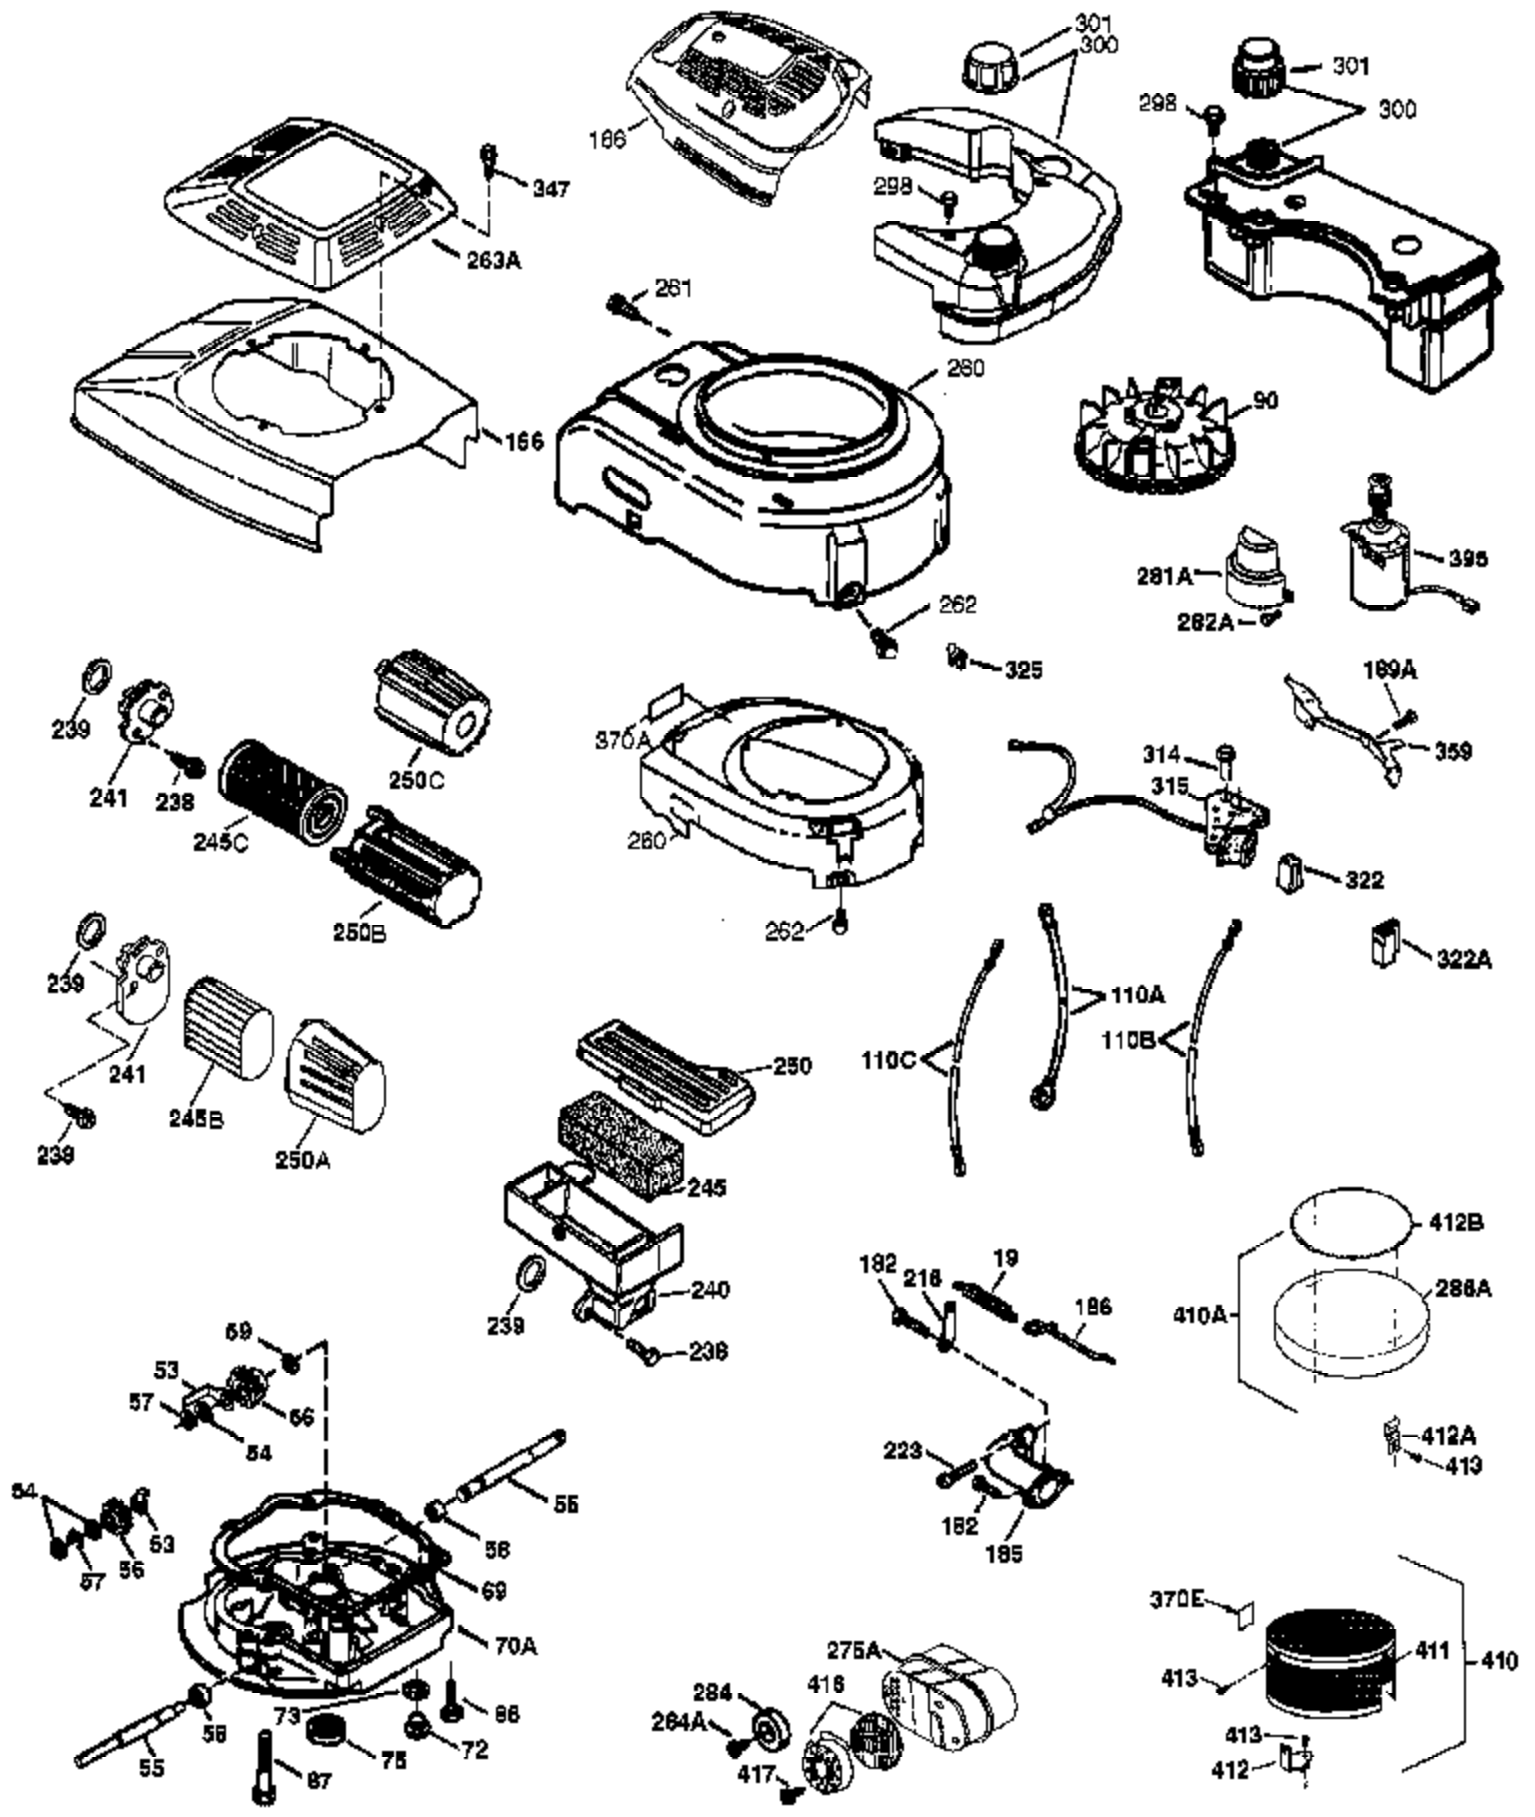

Ref #	Part Number	Qty	Description
19	36281	1	Extension Spring
41	36070	1	Piston & Pin Ass'y. (Std.) (Incl. 43)
41	36071	1	Piston & Pin Ass'y. (.010" OS) (Incl. 43)
69	35261	1	* Mounting Flange Gasket
72	36083	1	Oil Drain Plug
75	27897	1	Oil Seal
86	650488	6	Screw, 1/4-20 x 1-1/4"
90	611112	1	Flywheel
182	6201	2	Screw, 1/4-28 x 7/8"
185	36785	1	Intake Pipe
186	32653	1	Governor Link
216	33086	1	R.P.M. Adjusting Lever
223	650451	2	Screw, 1/4-20 x 1"
238	650932	2	Screw, 10-32 x 49/64"
239	34338	1	* Air Cleaner Gasket
241	35797	1	Air Cleaner Collar
245	35066	1	Air Cleaner Filter
250	35986	1	Air Cleaner Cover
260	36798	1	Blower Housing
261	30200	2	Screw, 10-24 x 9/16"
262	650831	2	Screw, 1/4-20 x 1/2"
286A	36403	1	Starter Air Cleaner
300	35586	1	Fuel Tank (Incl. 292 & 301)
301	35650	1	Fuel Cap
370A	36261	2	Lubrication Decal
410A	730604		Starter Muff Kit (Incl. 286A,412A,412 B)
412A	36405	2	Starter Air Cleaner Bracket
412B	36404	1	Starter Air Cleaner Mounting Ring
416	36085	1	Spark Arrestor Kit (Incl. 417)(Optional)
417	650821	1	Screw, 10-32 x 1/2" (Optional)