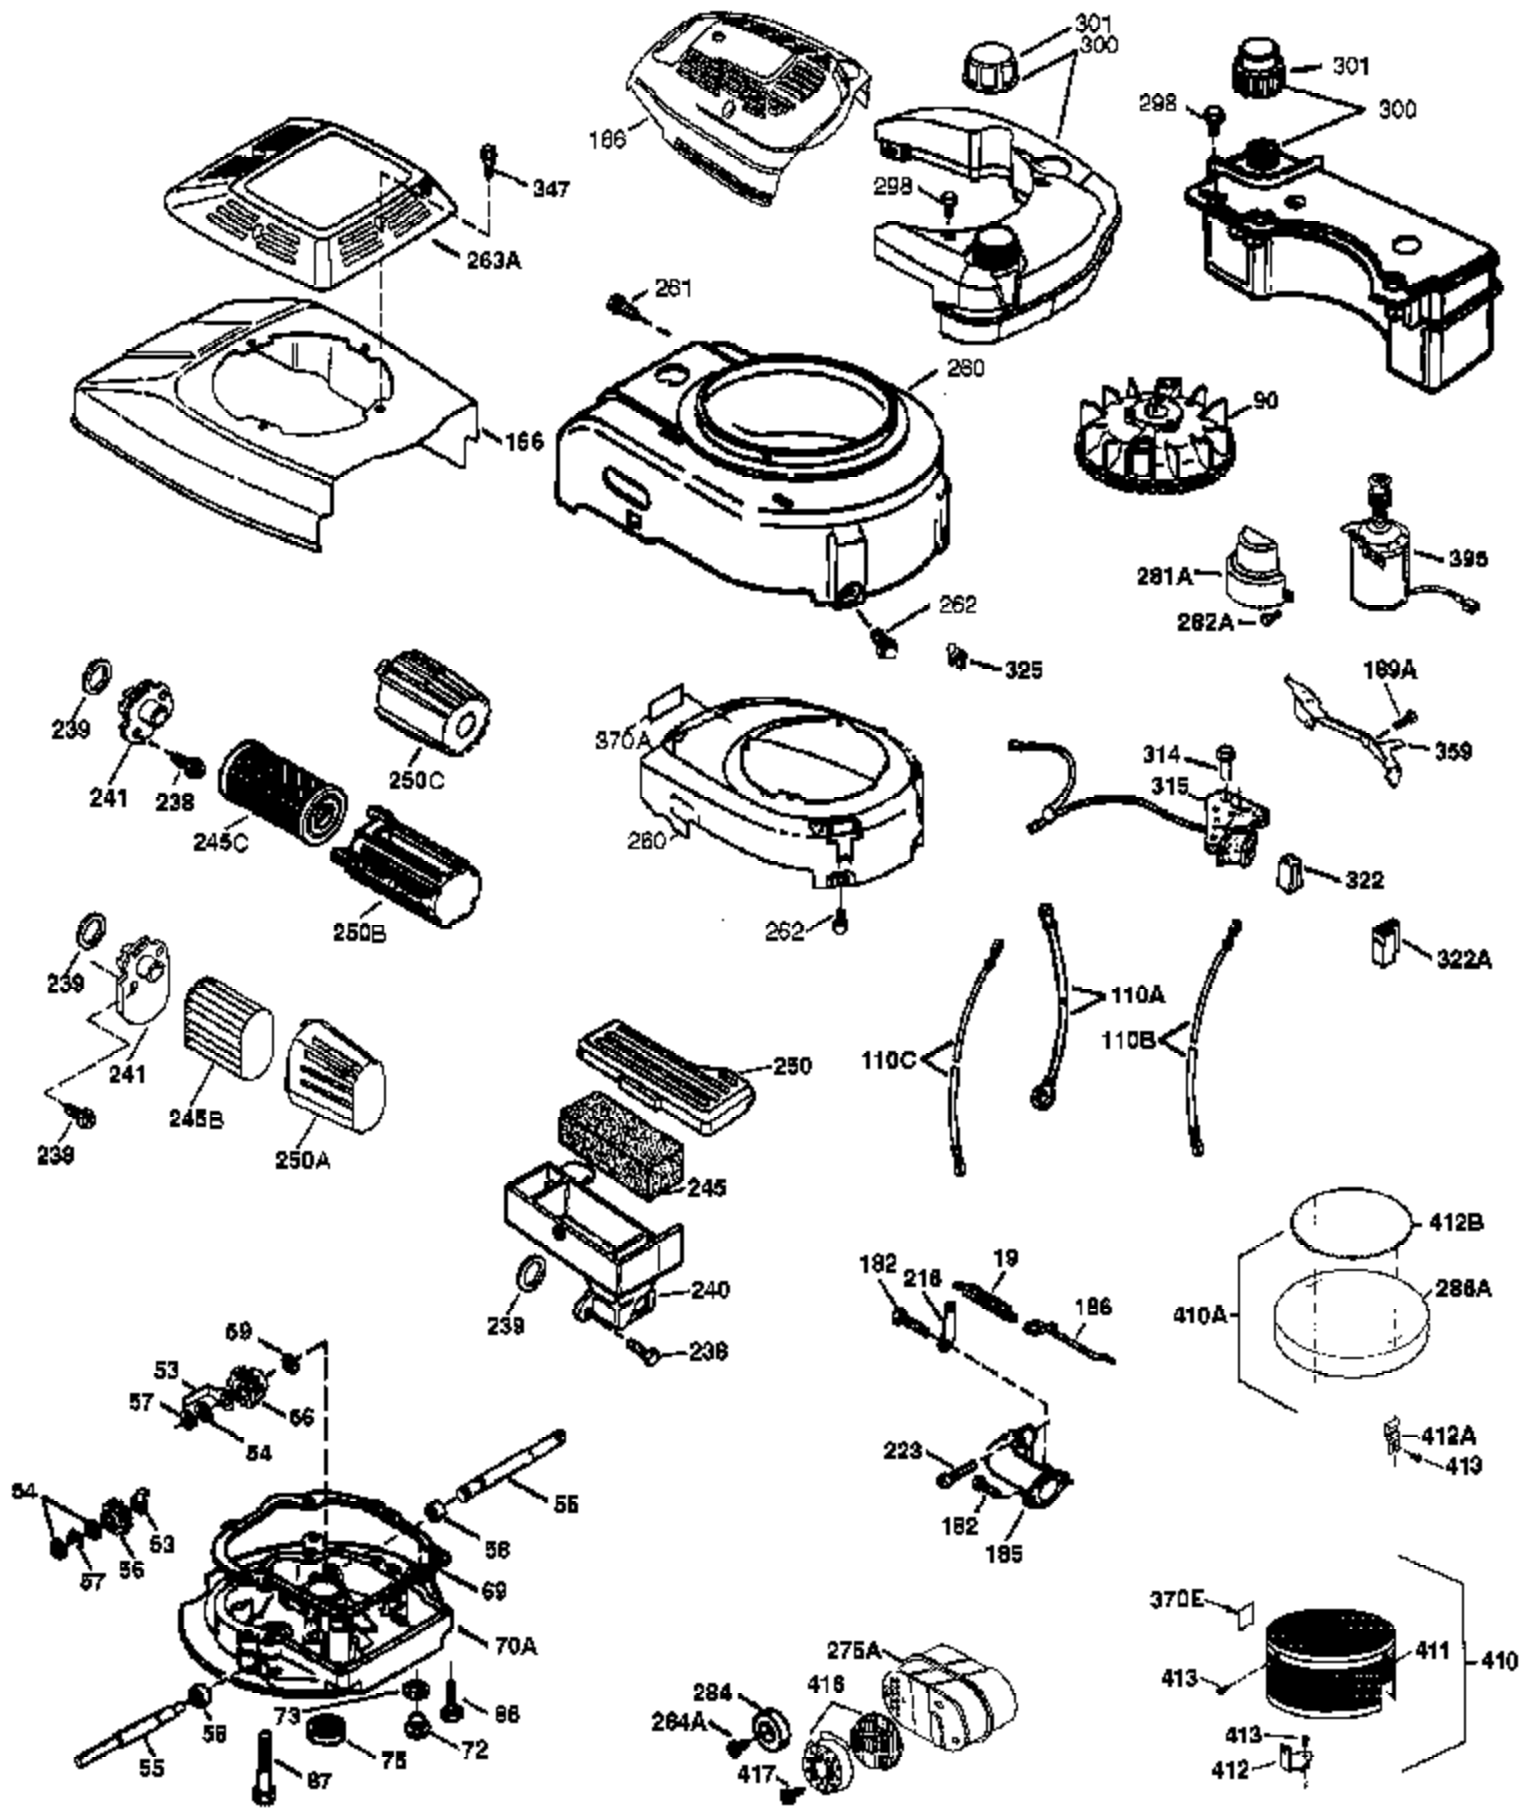

Ref #	Part Number	Qty	Description
19	36281	1	Extension Spring
41	36070	1	Piston & Pin Ass'y. (Std.) (Incl. 43)
41	36071	1	Piston & Pin Ass'y. (.010" OS) (Incl. 43)
69	35261	1	* Mounting Flange Gasket
72	36083	1	Oil Drain Plug
75	27897	1	Oil Seal
86	650488	6	Screw, 1/4-20 x 1-1/4"
90	611112	1	Flywheel
166	36600	1	Engine Shroud
182	6201	2	Screw, 1/4-28 x 7/8"
185	36785	1	Intake Pipe
186	34337	1	Governor Link
223	650451	2	Screw, 1/4-20 x 1"
238	650932	2	Screw, 10-32 x 49/64"
239	34338	1	* Air Cleaner Gasket
241	35797	1	Air Cleaner Collar
245	35066	1	Air Cleaner Filter
250	35986	1	Air Cleaner Cover
260	36960	1	Blower Housing
261	30200	2	Screw, 10-24 x 9/16"
262	650831	2	Screw, 1/4-20 x 1/2"
300	35586	1	Fuel Tank (Incl. 292 & 301)
301	36246	1	Fuel Cap
347	650898A	3	Screw, 10-32 x 27/32"
370A	36261	1	Lubrication Decal
416	36085	1	Spark Arrestor Kit (Incl. 417)(Optional)
417	650821	1	Screw, 10-32 x 1/2" (Optional)