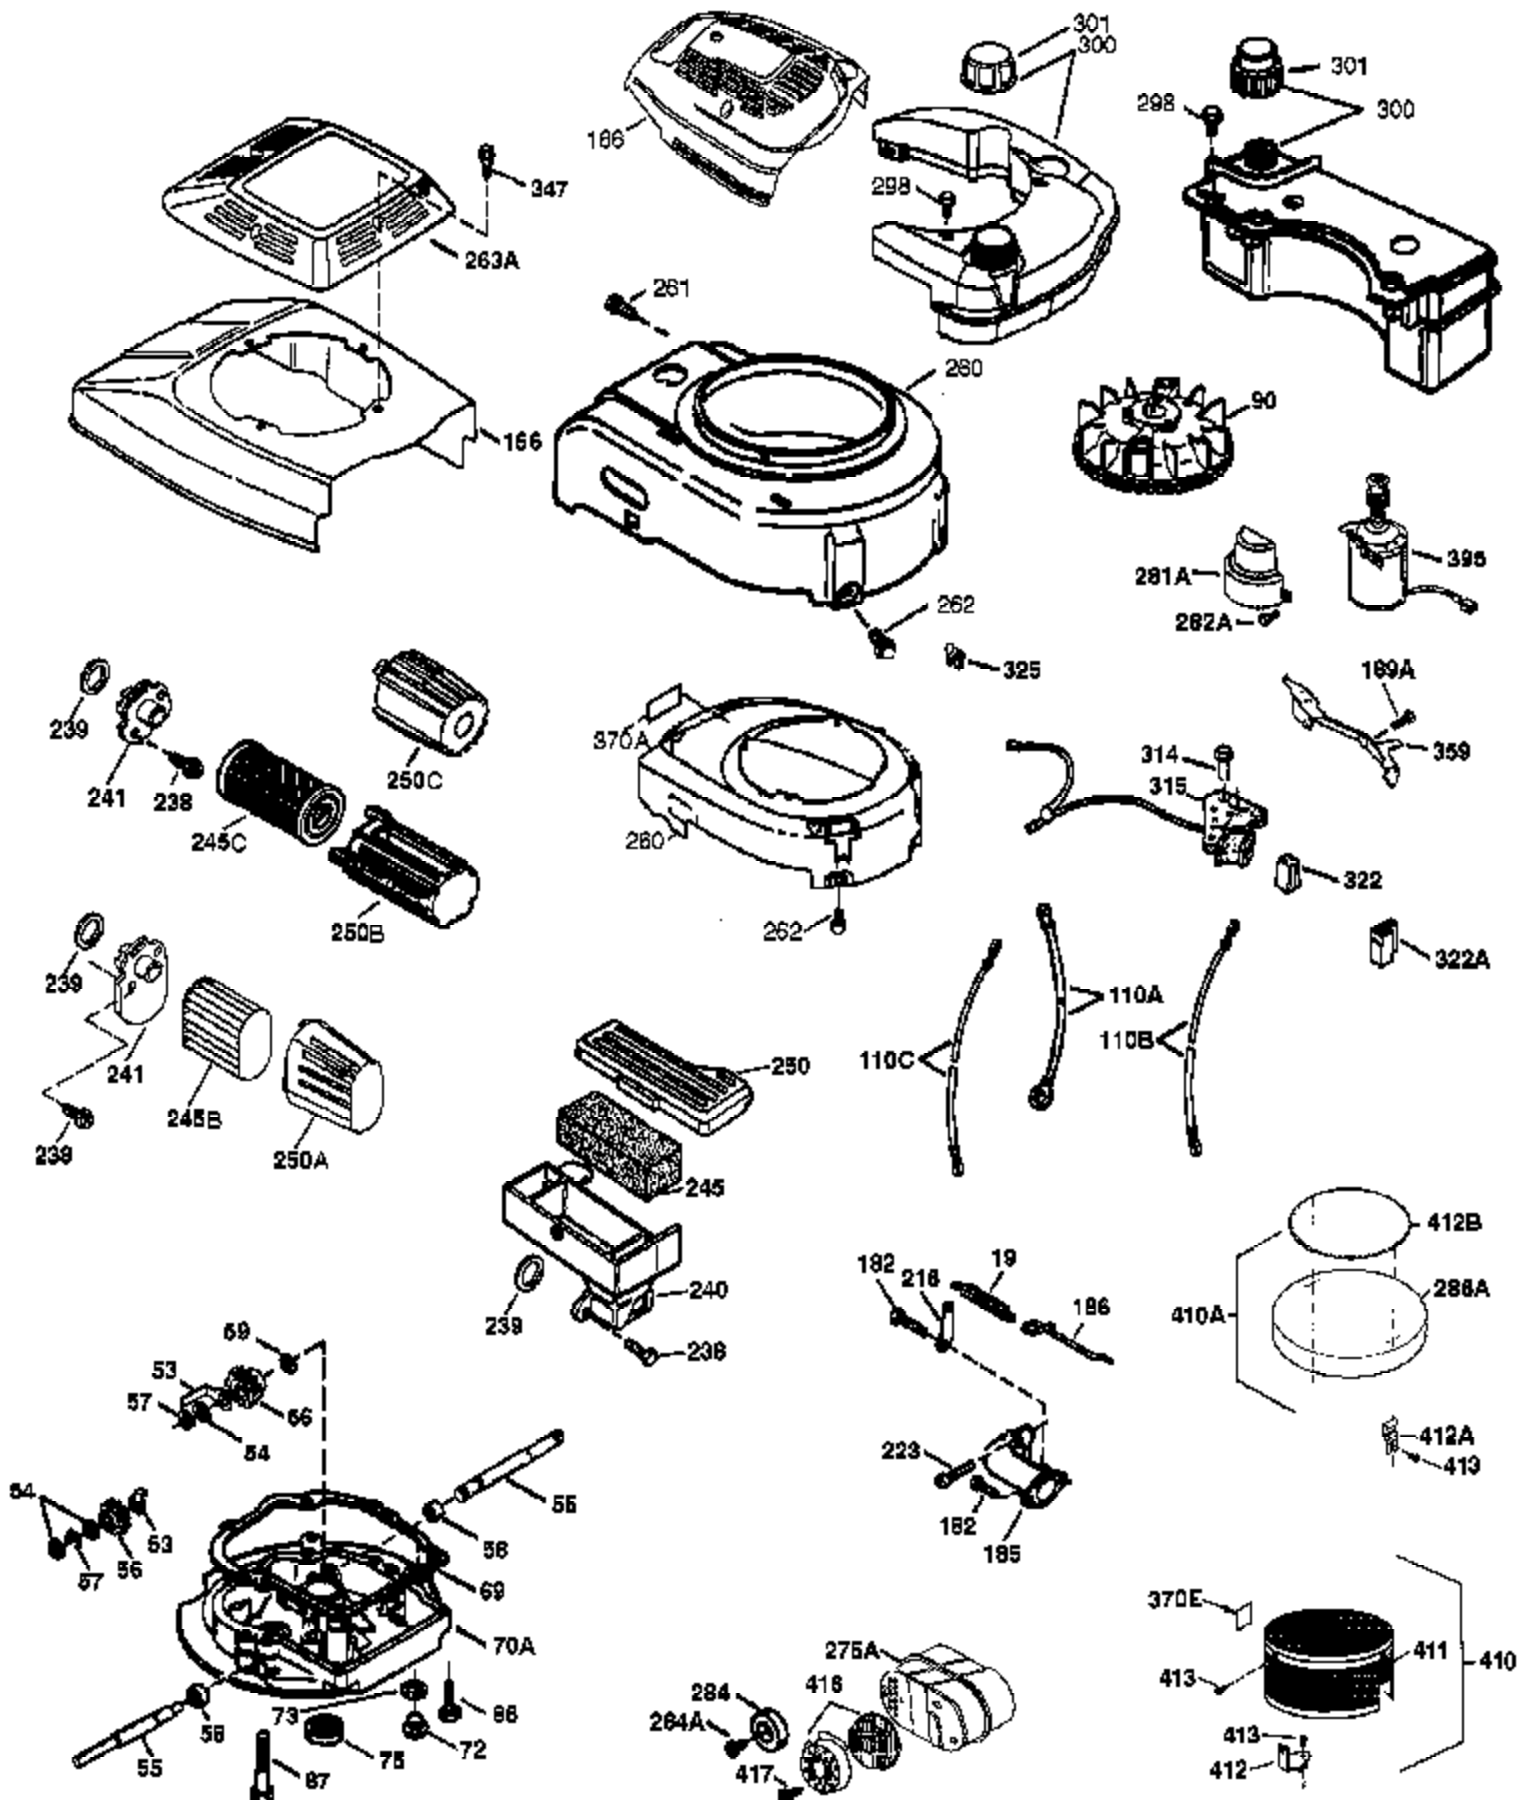

Ref #	Part Number	Qty	Description
19	36281	1	Extension Spring
41	36070	1	Piston & Pin Ass'y. (Std.) (Incl. 43)
41	36071	1	Piston & Pin Ass'y. (.010" OS) (Incl. 43)
69	35261	1	* Mounting Flange Gasket
72	36083	1	Oil Drain Plug
75	27897	1	Oil Seal
86	650488	6	Screw, 1/4-20 x 1-1/4"
90	611112	1	Flywheel
182	6201	2	Screw, 1/4-28 x 7/8"
185	36785	1	Intake Pipe
186	34337	1	Governor Link
223	650451	2	Screw, 1/4-20 x 1"
238	650806	2	Screw, 10-32 x 5/8"
239	34338	1	* Air Cleaner Gasket
240	36743	1	Air Cleaner Body
245	36745	1	Air Cleaner Filter
250	36744	1	Air Cleaner Cover
260	36800	1	Blower Housing
261	30200	2	Screw, 10-24 x 9/16"
262	650831	2	Screw, 1/4-20 x 1/2"
263A	36758	1	Starter Grill
298	28763	3	Screw, 10-32 x 35/64"
300	36757	1	Fuel Tank (Incl. 292 & 301)
301	36246	1	Fuel Cap
370A	36261	1	Lubrication Decal
416	36085	1	Spark Arrestor Kit (Incl. 417)(Optional)
417	650760	1	Screw, 8-32 x 3/8" (Optional)