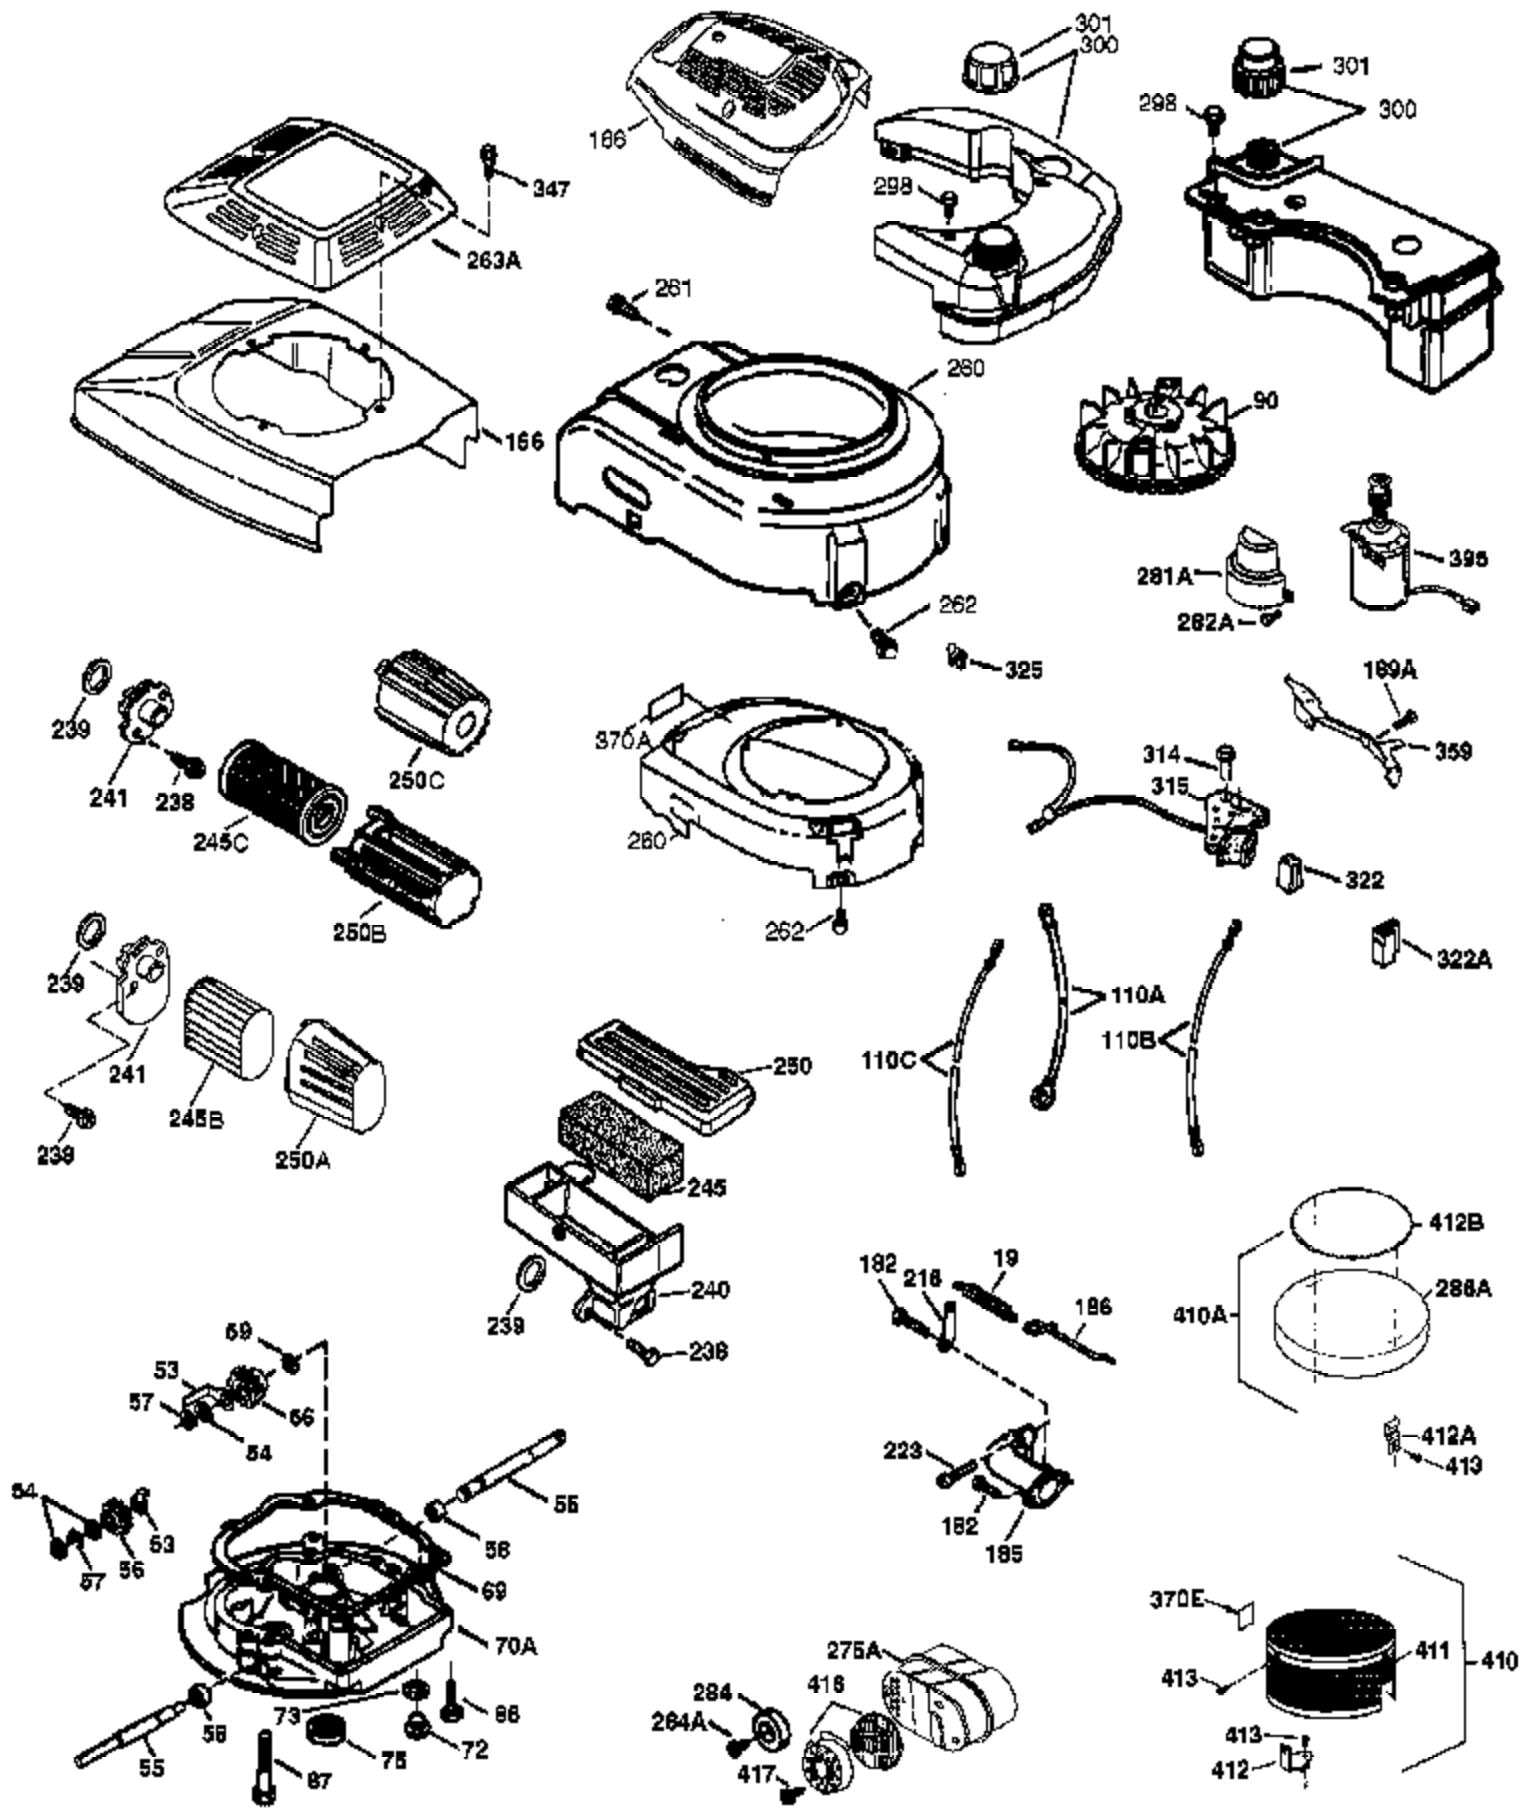

Ref #	Part Number	Qty	Description
19	36281	1	Extension Spring
41	36070	1	Piston & Pin Ass'y. (Std.) (Incl. 43)
41	36071	1	Piston & Pin Ass'y. (.010" OS) (Incl. 43)
69	35261	1	* Mounting Flange Gasket
72	36083	1	Oil Drain Plug
75	27897	1	Oil Seal
86	650488	6	Screw, 1/4-20 x 1-1/4"
90	611112	1	Flywheel
182	6201	2	Screw, 1/4-28 x 7/8"
185	36785	1	Intake Pipe
186	34337	1	Governor Link
223	650451	2	Screw, 1/4-20 x 1"
238	650806	2	Screw, 10-32 x 5/8"
239	34338	1	* Air Cleaner Gasket
240	36743	1	Air Cleaner Body
245	36745	1	Air Cleaner Filter
250	36744	1	Air Cleaner Cover
260	36800	1	Blower Housing
261	30200	2	Screw, 10-24 x 9/16"
262	650831	2	Screw, 1/4-20 x 1/2"
263A	36758	1	Starter Grill
298	28763	3	Screw, 10-32 x 35/64"
300	36757	1	Fuel Tank (Incl. 292 & 301)
301	36246	1	Fuel Cap
370A	36261	1	Lubrication Decal
416	36085	1	Spark Arrestor Kit (Incl. 417)(Optional)
417	650821	1	Screw, 10-32 x 1/2" (Optional)