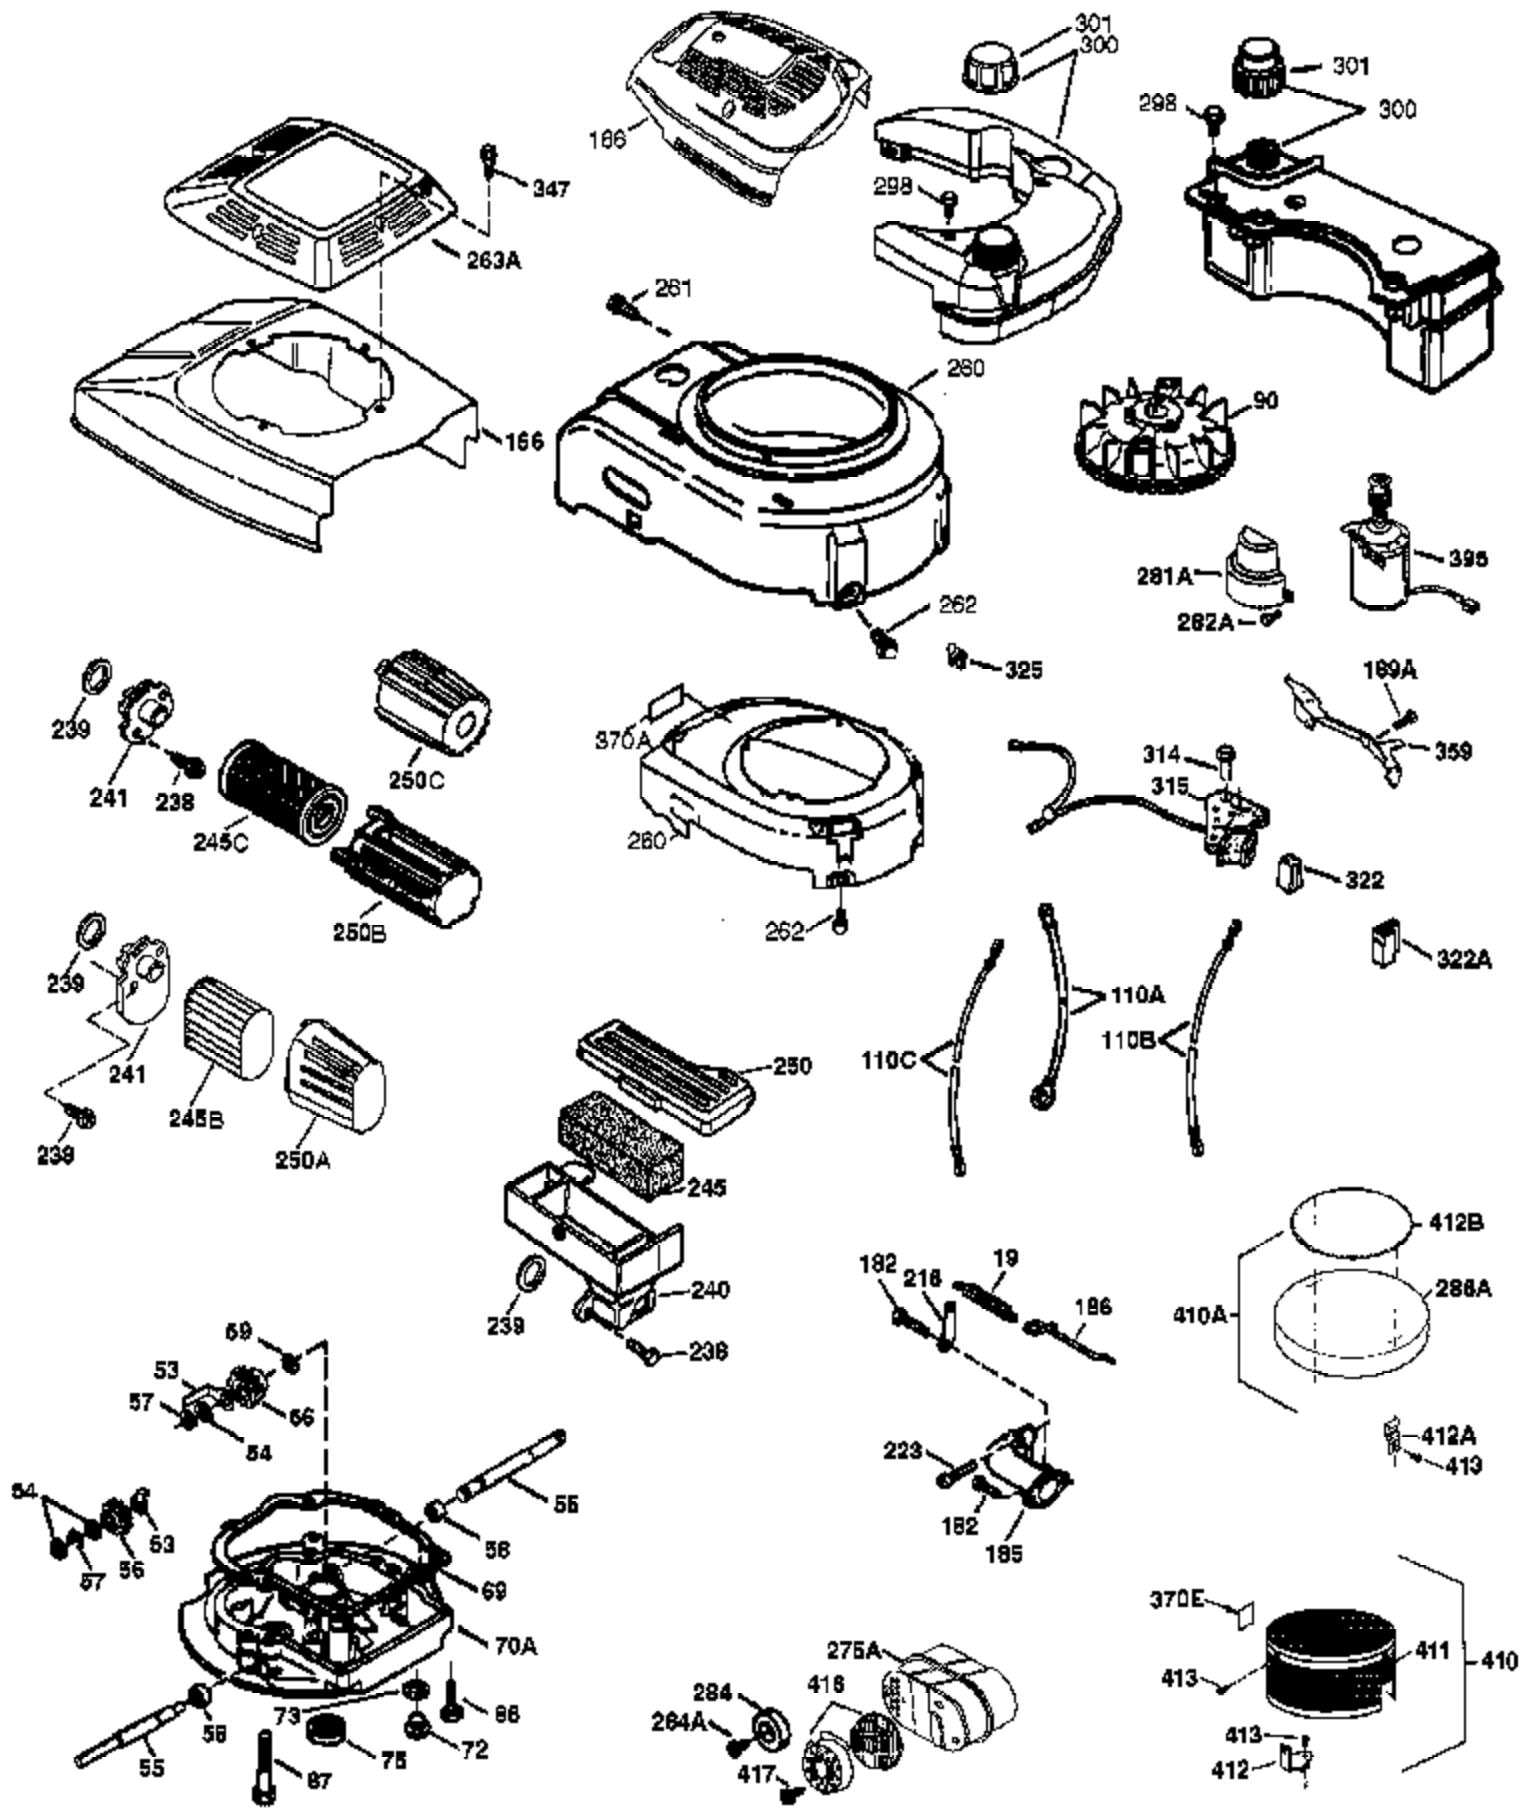

Ref #	Part Number	Qty	Description
514	36458A	1	Brake Lock Out Device (Incl. 515) WARNING! Do not use the brake lock out device on engines required to meet CPSC safety standard for walkbehind power lawnmowers, Title 16, Part 1205 of the code of Federal Regulations or you will be in violation of the law.
515	650926	1	Screw, 8-32 x 21/64"