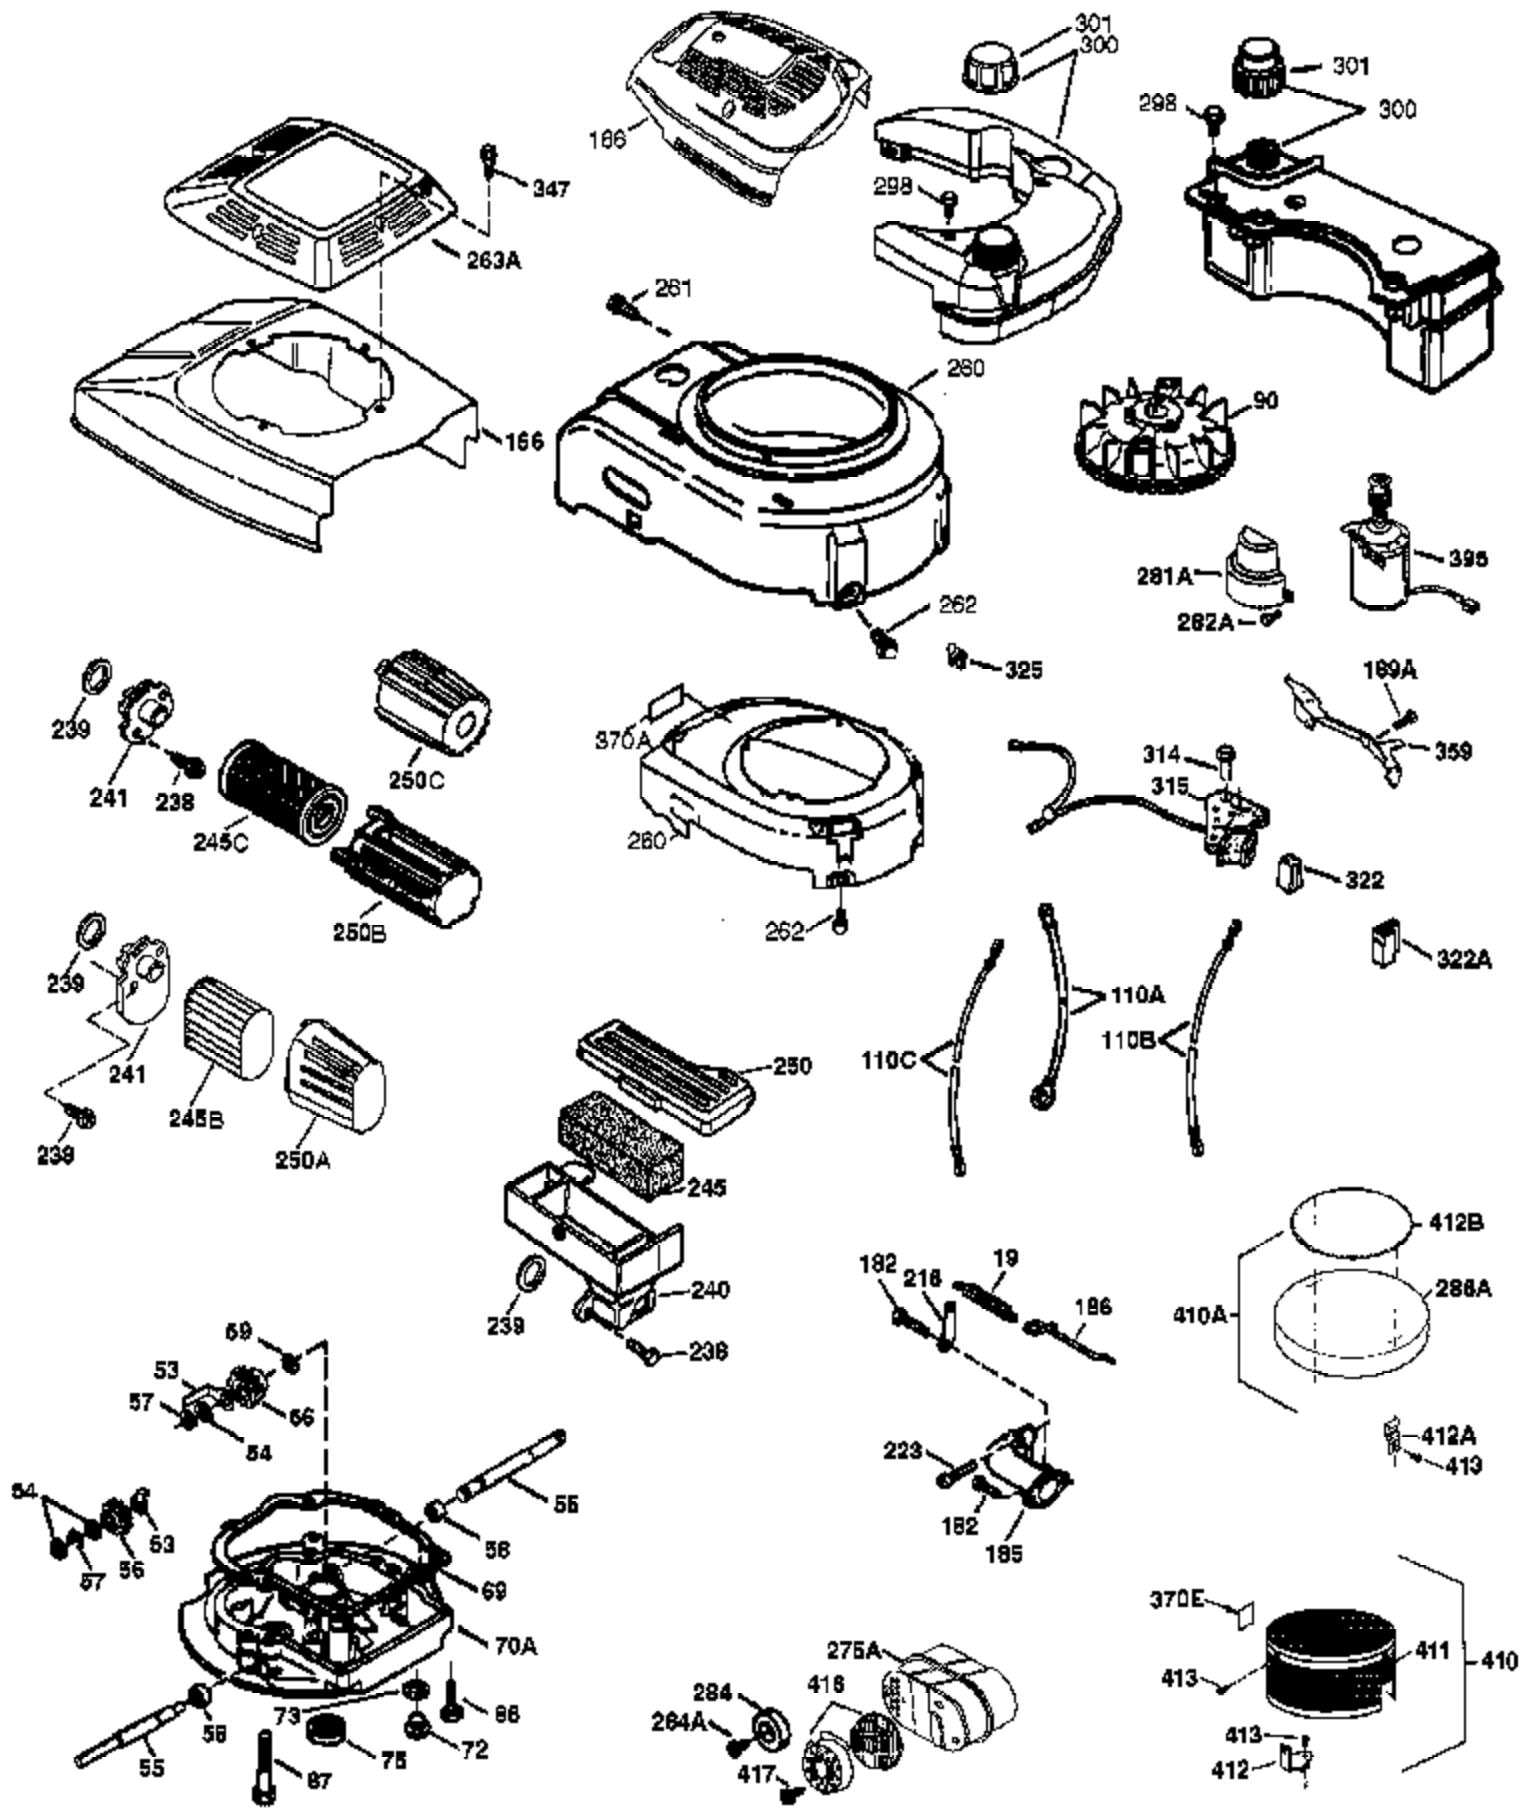

Ref #	Part Number	Qty	Description
19	36281	1	Extension Spring
41	36070	1	Piston & Pin Ass'y. (Std.) (Incl. 43)
41	36071	1	Piston & Pin Ass'y. (.010" OS) (Incl. 43)
69	35261	1	* Mounting Flange Gasket
72	30572	1	Oil Drain Plug (Incl. 73)
73	28833	1	Drain Plug Gasket
75	28460	1	Oil Seal
86	650488	6	Screw, 1/4-20 x 1-1/4"
90	611213	1	Flywheel
182	6201	2	Screw, 1/4-28 x 7/8"
185	36785	1	Intake Pipe
186	34337	1	Governor Link
189A	650765	1	Screw, 10-32 x 1/2"
223	650451	2	Screw, 1/4-20 x 1"
238	650932	2	Screw, 10-32 x 49/64"
239	34338	1	* Air Cleaner Gasket
241	35797	1	Air Cleaner Collar
245	35066	1	Air Cleaner Filter
250	35986	1	Air Cleaner Cover
260	37191	1	Blower Housing
261	30200	2	Screw, 10-24 x 9/16"
262	650831	2	Screw, 1/4-20 x 1/2"
263A	36758	1	Starter Grill
284	34422	1	Muffler Deflector
284A	650760	1	Screw, 8-32 x 3/8"
298	28763	2	Screw, 10-32 x 35/64"
300	36279	1	Fuel Tank (Incl. 292 & 301)
301	35650	1	Fuel Cap
359	36773	1	Starter Guard
370A	36261	2	Lubrication Decal
416	36085	1	Spark Arrestor Kit (Incl. 417)(Optional)
417	650760	1	Screw, 8-32 x 3/8" (Optional)