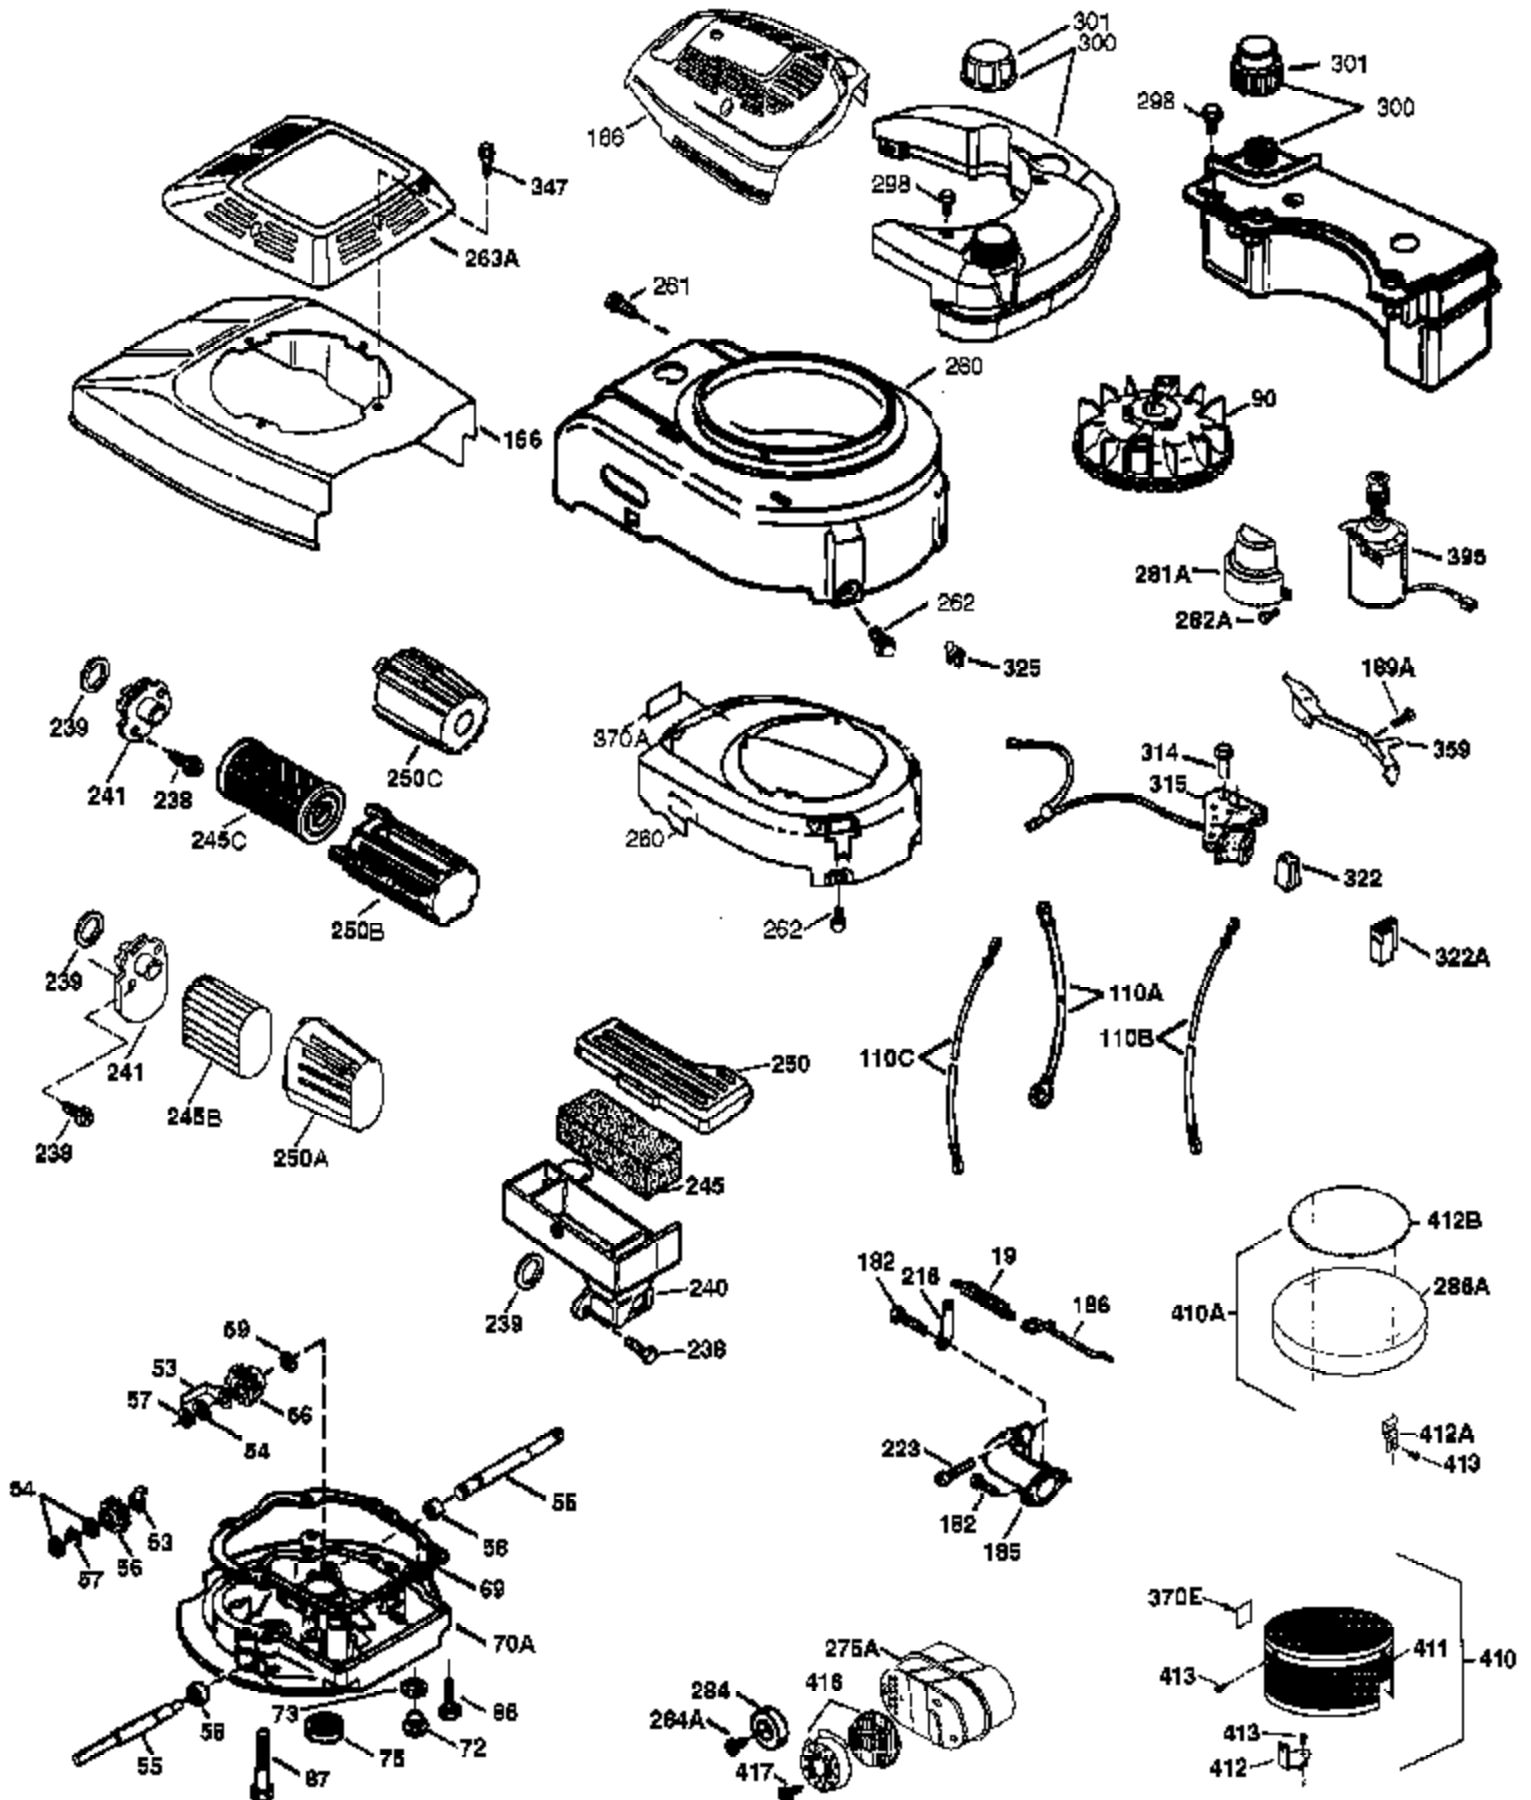

Ref #	Part Number	Qty	Description
19	36281	1	Extension Spring
41	36070	1	Piston & Pin Ass'y. (Std.) (Incl. 43)
41	36071	1	Piston & Pin Ass'y. (.010" OS) (Incl. 43)
69	35261	1	* Mounting Flange Gasket
72	30572	1	Oil Drain Plug (Incl. 73)
73	28833	1	* Drain Plug Gasket
75	28460	1	Oil Seal
86	650488	6	Screw, 1/4-20 x 1-1/4"
90	611213	1	Flywheel
182	6201	2	Screw, 1/4-28 x 7/8"
185	36785	1	Intake Pipe
186	34337	1	Governor Link
189A	650765	1	Screw, 10-32 x 1/2"
223	650451	2	Screw, 1/4-20 x 1"
238	650932	2	Screw, 10-32 x 49/64"
239	34338	1	* Air Cleaner Gasket
241	35797	1	Air Cleaner Collar
245	35066	1	Air Cleaner Filter
250	35986	1	Air Cleaner Cover
260	37191	1	Blower Housing
261	30200	2	Screw, 10-24 x 9/16"
262	650831	2	Screw, 1/4-20 x 1/2"
263A	36758	1	Starter Grill
284	34422	1	Muffler Deflector
284A	650760	1	Screw, 8-32 x 3/8"
298	28763	2	Screw, 10-32 x 35/64"
300	36279	1	Fuel Tank (Incl. 292 & 301)
301	35650	1	Fuel Cap
359	36773	1	Starter Guard
370A	36261	1	Lubrication Decal
416	36085	1	Spark Arrestor Kit (Incl. 417)(Optional)
417	650821	1	Screw, 10-32 x 1/2" (Optional)