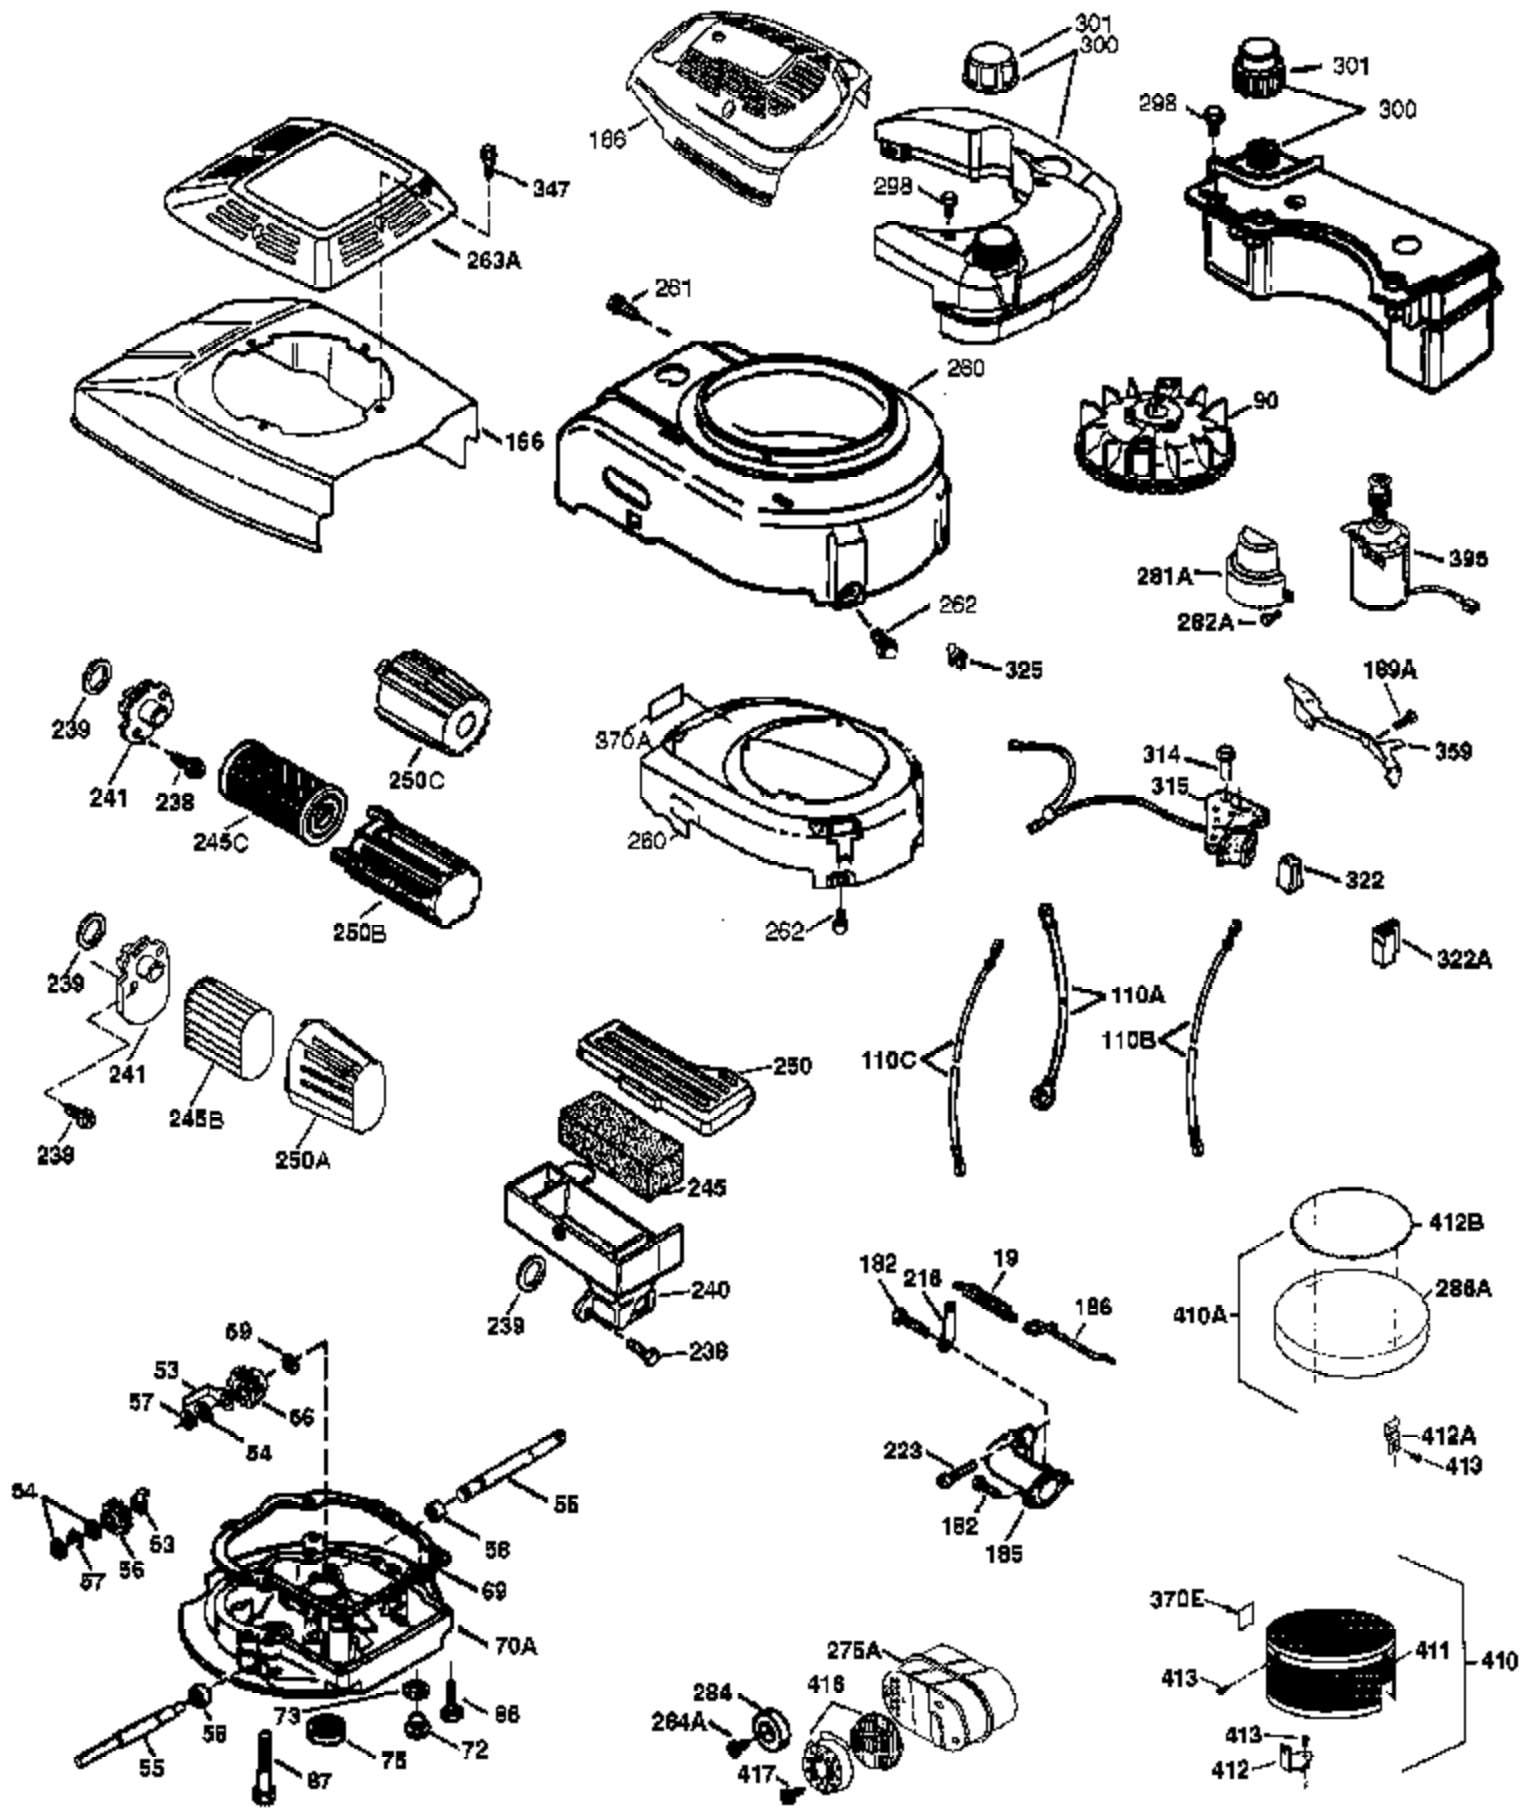

Ref #	Part Number	Qty	Description
19	36281	1	Extension Spring
41	36070	1	Piston & Pin Ass'y. (Std.) (Incl. 43)
41	36071	1	Piston & Pin Ass'y. (.010" OS) (Incl. 43)
53	31745	1	Tang Washer
54	31747	1	Washer
55	35218A	1	P.T.O. Shaft
56	33401	1	R.H. Worm Gear
57	33537	1	Retaining Ring
58	31744	1	Oil Seal
69	35261	1	* Mounting Flange Gasket
72	36083	1	Oil Drain Plug
75	26208	1	Oil Seal
86	650488	5	Screw, 1/4-20 x 1-1/4"
87	650492	1	Screw, 1/4-20 x 2-1/4"
90	611112	1	Flywheel
182	6201	2	Screw, 1/4-28 x 7/8"
185	36785	1	Intake Pipe
186	32653	1	Governor Link
216	33086	1	R.P.M. Adjusting Lever
223	650451	2	Screw, 1/4-20 x 1"
238	650806	2	Screw, 10-32 x 5/8"
239	34338	1	* Air Cleaner Gasket
240	37115	1	Air Cleaner Body (Incl. 239)
245	37116	1	Air Cleaner Filter
250	37118	1	Air Cleaner Cover
260	37151	1	Blower Housing
261	30200	2	Screw, 10-24 x 9/16"
262	650831	2	Screw, 1/4-20 x 1/2"
275A	36838	1	Spark Arrestor Muffler (Optional) (NOTE: This muffler used together with Ref#'s 284,284A,416 & 417 make up an optional spark arrestor muffler).
284A	650821	1	Screw, 10-32 x 1/2" (Optional)
284	36663	1	Muffler Deflector (Incl. 284A)(Optional)
300	35586	1	Fuel Tank (Incl. 292 & 301)
301	36246	1	Fuel Cap
370A	36261	1	Lubrication Decal
416	36085	1	Spark Arrestor Kit (Incl. 417)(Optional)
417	650821	1	Screw, 10-32 x 1/2" (Optional)