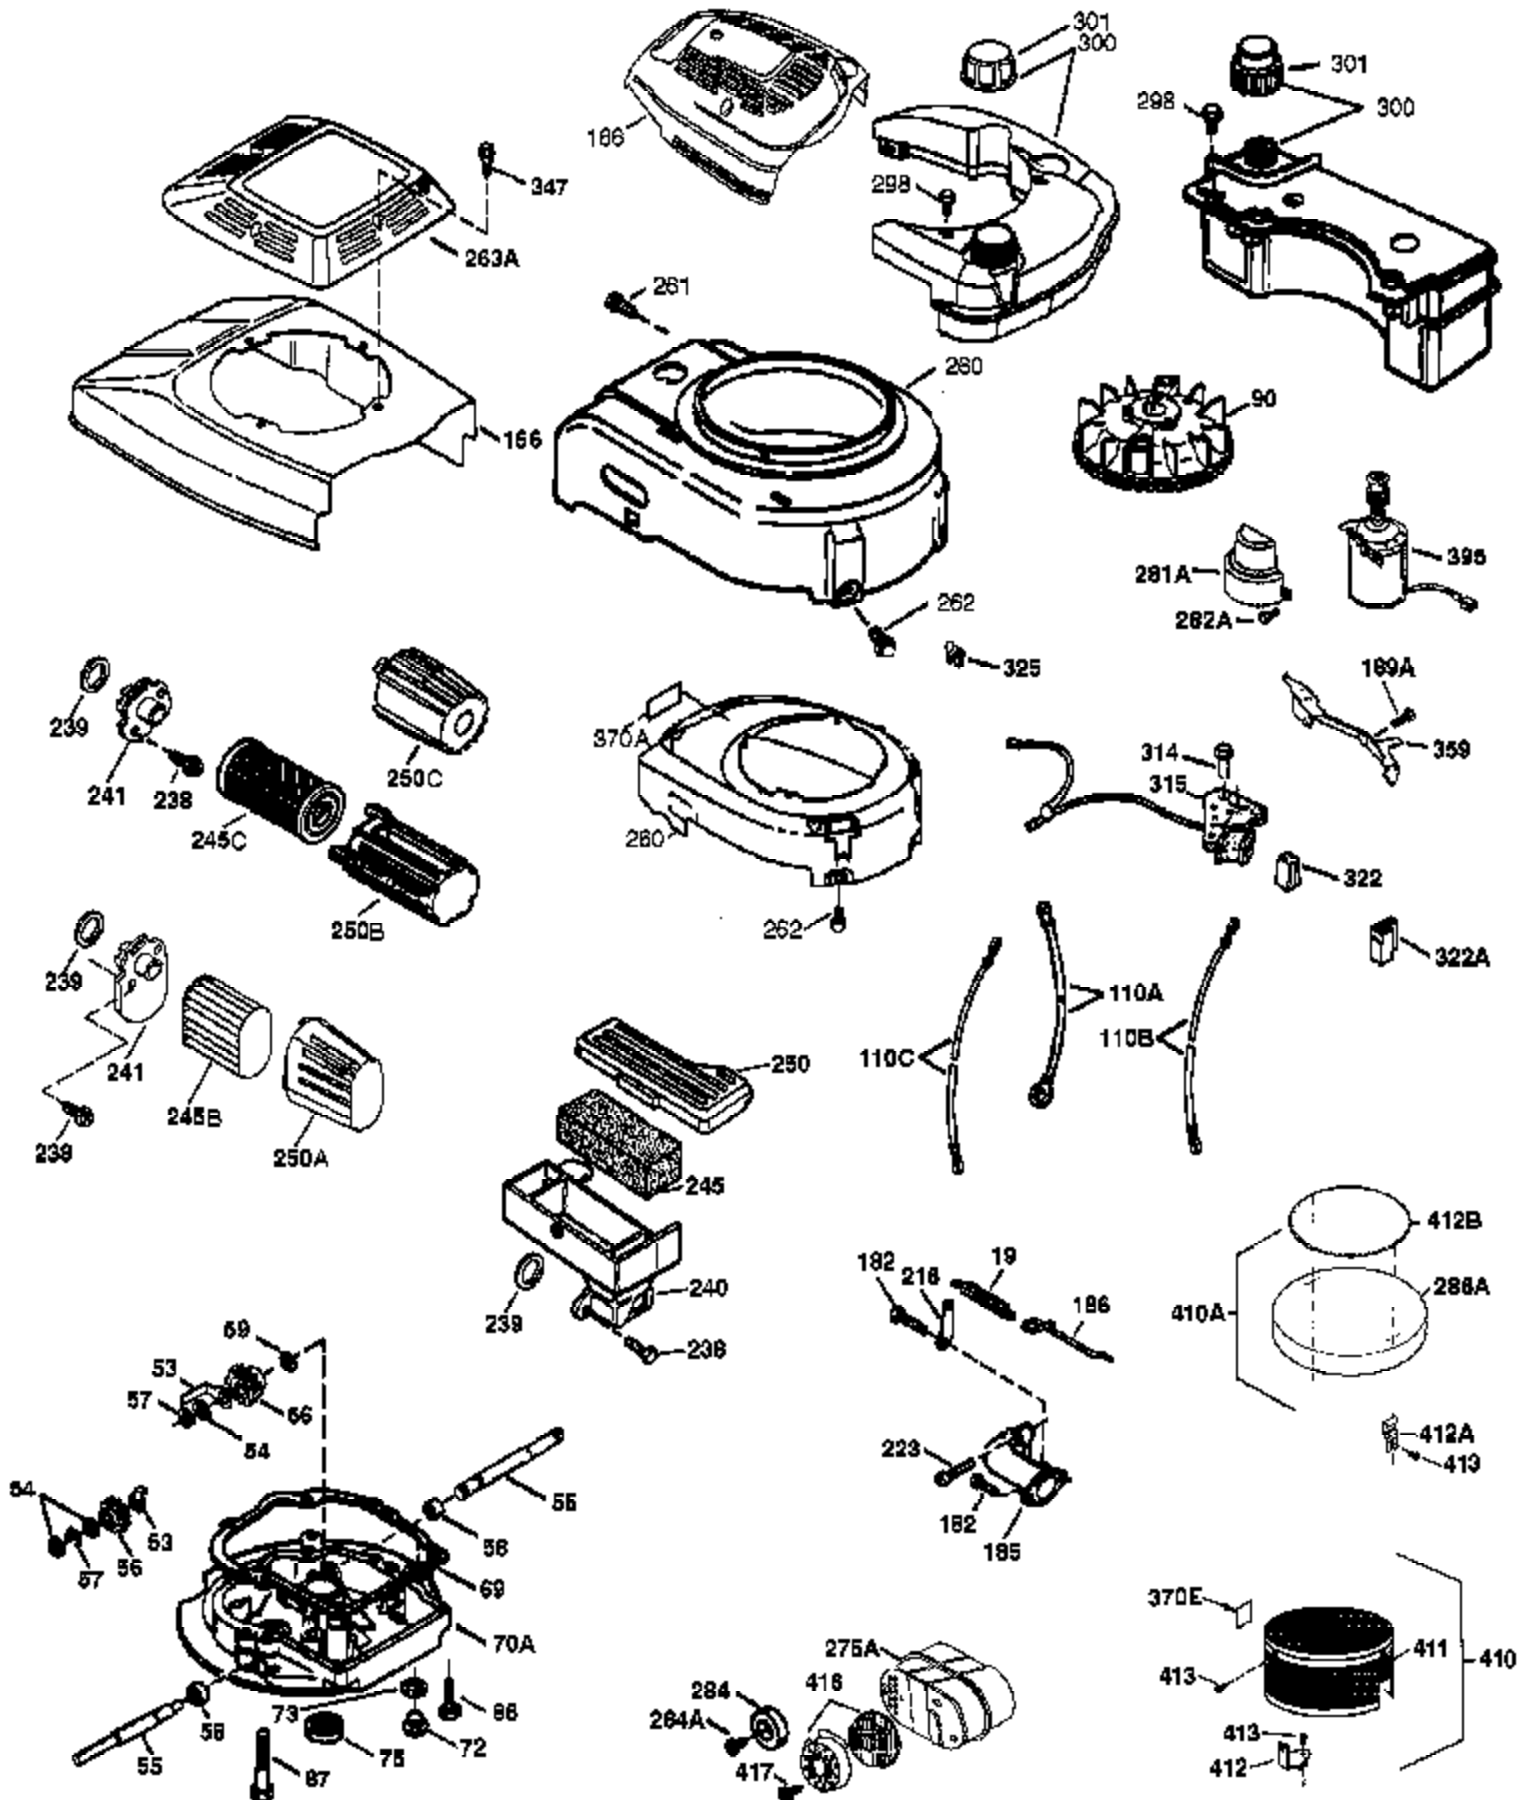

Ref #	Part Number	Qty	Description
19	36281	1	Extension Spring
41	36070	1	Piston & Pin Ass'y. (Std.) (Incl. 43)
41	36071	1	Piston & Pin Ass'y. (.010" OS) (Incl. 43)
69	35261	1	* Mounting Flange Gasket
72	36083	1	Oil Drain Plug
75	27897	1	Oil Seal
86	650488	6	Screw, 1/4-20 x 1-1/4"
90	611112	1	Flywheel
182	6201	2	Screw, 1/4-28 x 7/8"
185	36785	1	Intake Pipe
186	34337	1	Governor Link
223	650451	2	Screw, 1/4-20 x 1"
238	650806	2	Screw, 10-32 x 5/8"
239	34338	1	* Air Cleaner Gasket
240	36743	1	Air Cleaner Body
245	36745	1	Air Cleaner Filter
250	36744	1	Air Cleaner Cover
260	36800	1	Blower Housing
261	30200	2	Screw, 10-24 x 9/16"
262	650831	2	Screw, 1/4-20 x 1/2"
263A	36758	1	Starter Grill
298	28763	3	Screw, 10-32 x 35/64"
300	36757	1	Fuel Tank (Incl. 292 & 301)
301	36246	1	Fuel Cap
370A	36261	2	Lubrication Decal
416	36085	1	Spark Arrestor Kit (Incl. 417)(Optional)
417	650821	1	Screw, 10-32 x 1/2" (Optional)