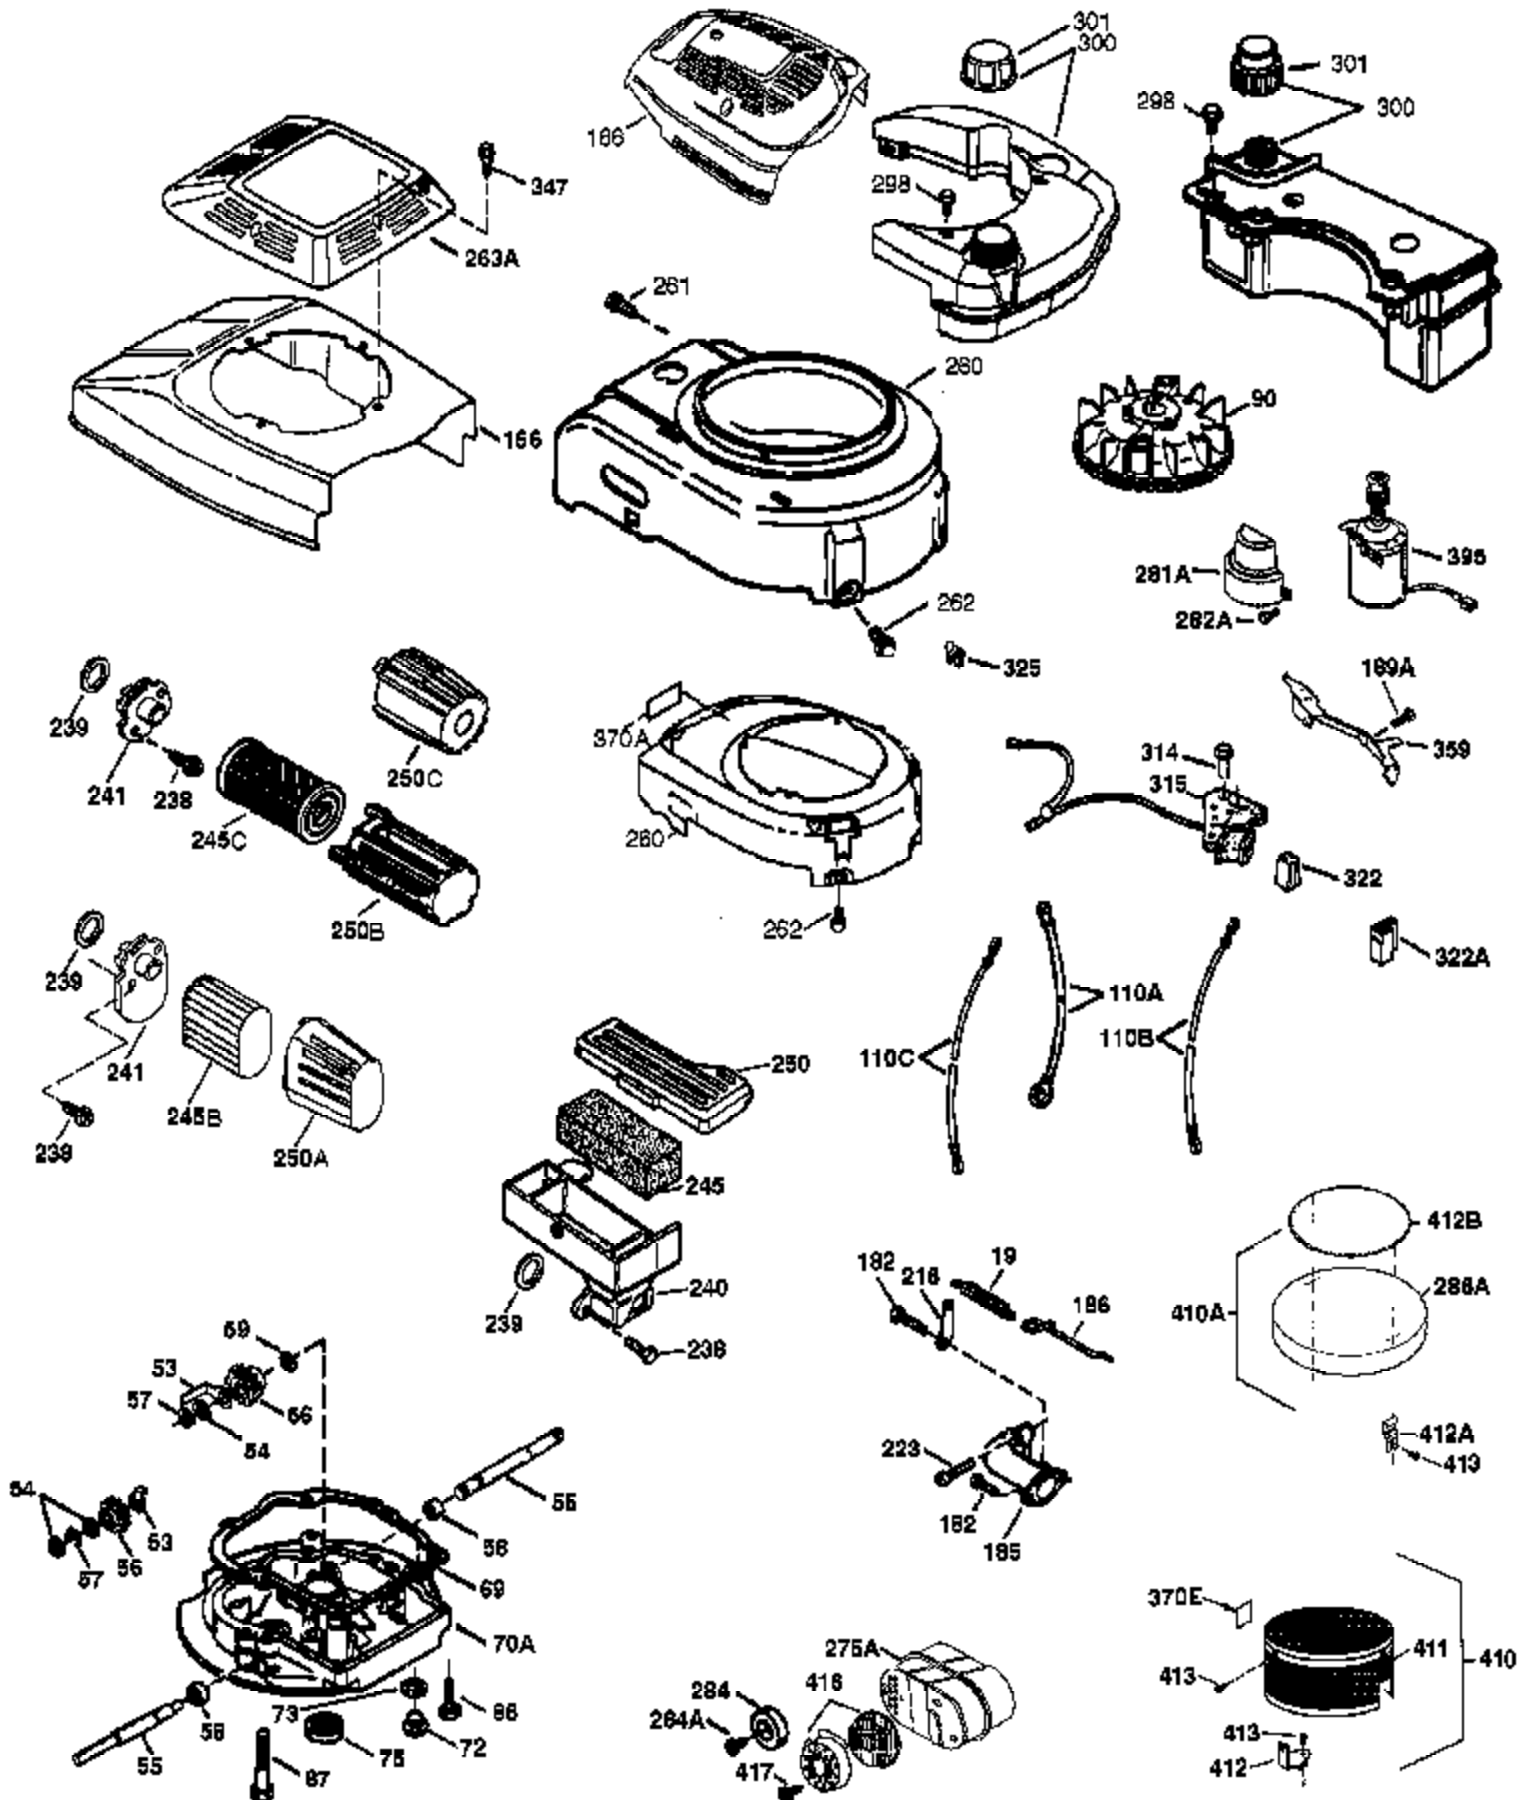

Ref #	Part Number	Qty	Description
19	36281	1	Extension Spring
41	36070	1	Piston & Pin Ass'y. (Std.) (Incl. 43)
41	36071	1	Piston & Pin Ass'y. (.010" OS) (Incl. 43)
69	35261	1	* Mounting Flange Gasket
72	36083	1	Oil Drain Plug
75	27897	1	Oil Seal
86	650488	6	Screw, 1/4-20 x 1-1/4"
90	611213	1	Flywheel
182	6201	2	Screw, 1/4-28 x 7/8"
185	36785	1	Intake Pipe
186	34337	1	Governor Link
223	650451	2	Screw, 1/4-20 x 1"
238	650806	2	Screw, 10-32 x 1/2"
239	34338	1	* Air Cleaner Gasket
240	37115	1	Air Cleaner Body (Incl. 239)
245	37116	1	Air Cleaner Filter
250	37118	1	Air Cleaner Cover
260	36800	1	Blower Housing
261	30200	2	Screw, 10-24 x 9/16"
262	650831	2	Screw, 1/4-20 x 1/2"
263A	36758	1	Starter Grill
298	28763	3	Screw, 10-32 x 35/64"
300	36757	1	Fuel Tank (Incl. 292 & 301)
301	35650	1	Fuel Cap
370A	36261	1	Lubrication Decal
416	36085	1	Spark Arrestor Kit (Incl. 417)(Optional)
417	650821	1	Screw, 10-32 x 1/2" (Optional)