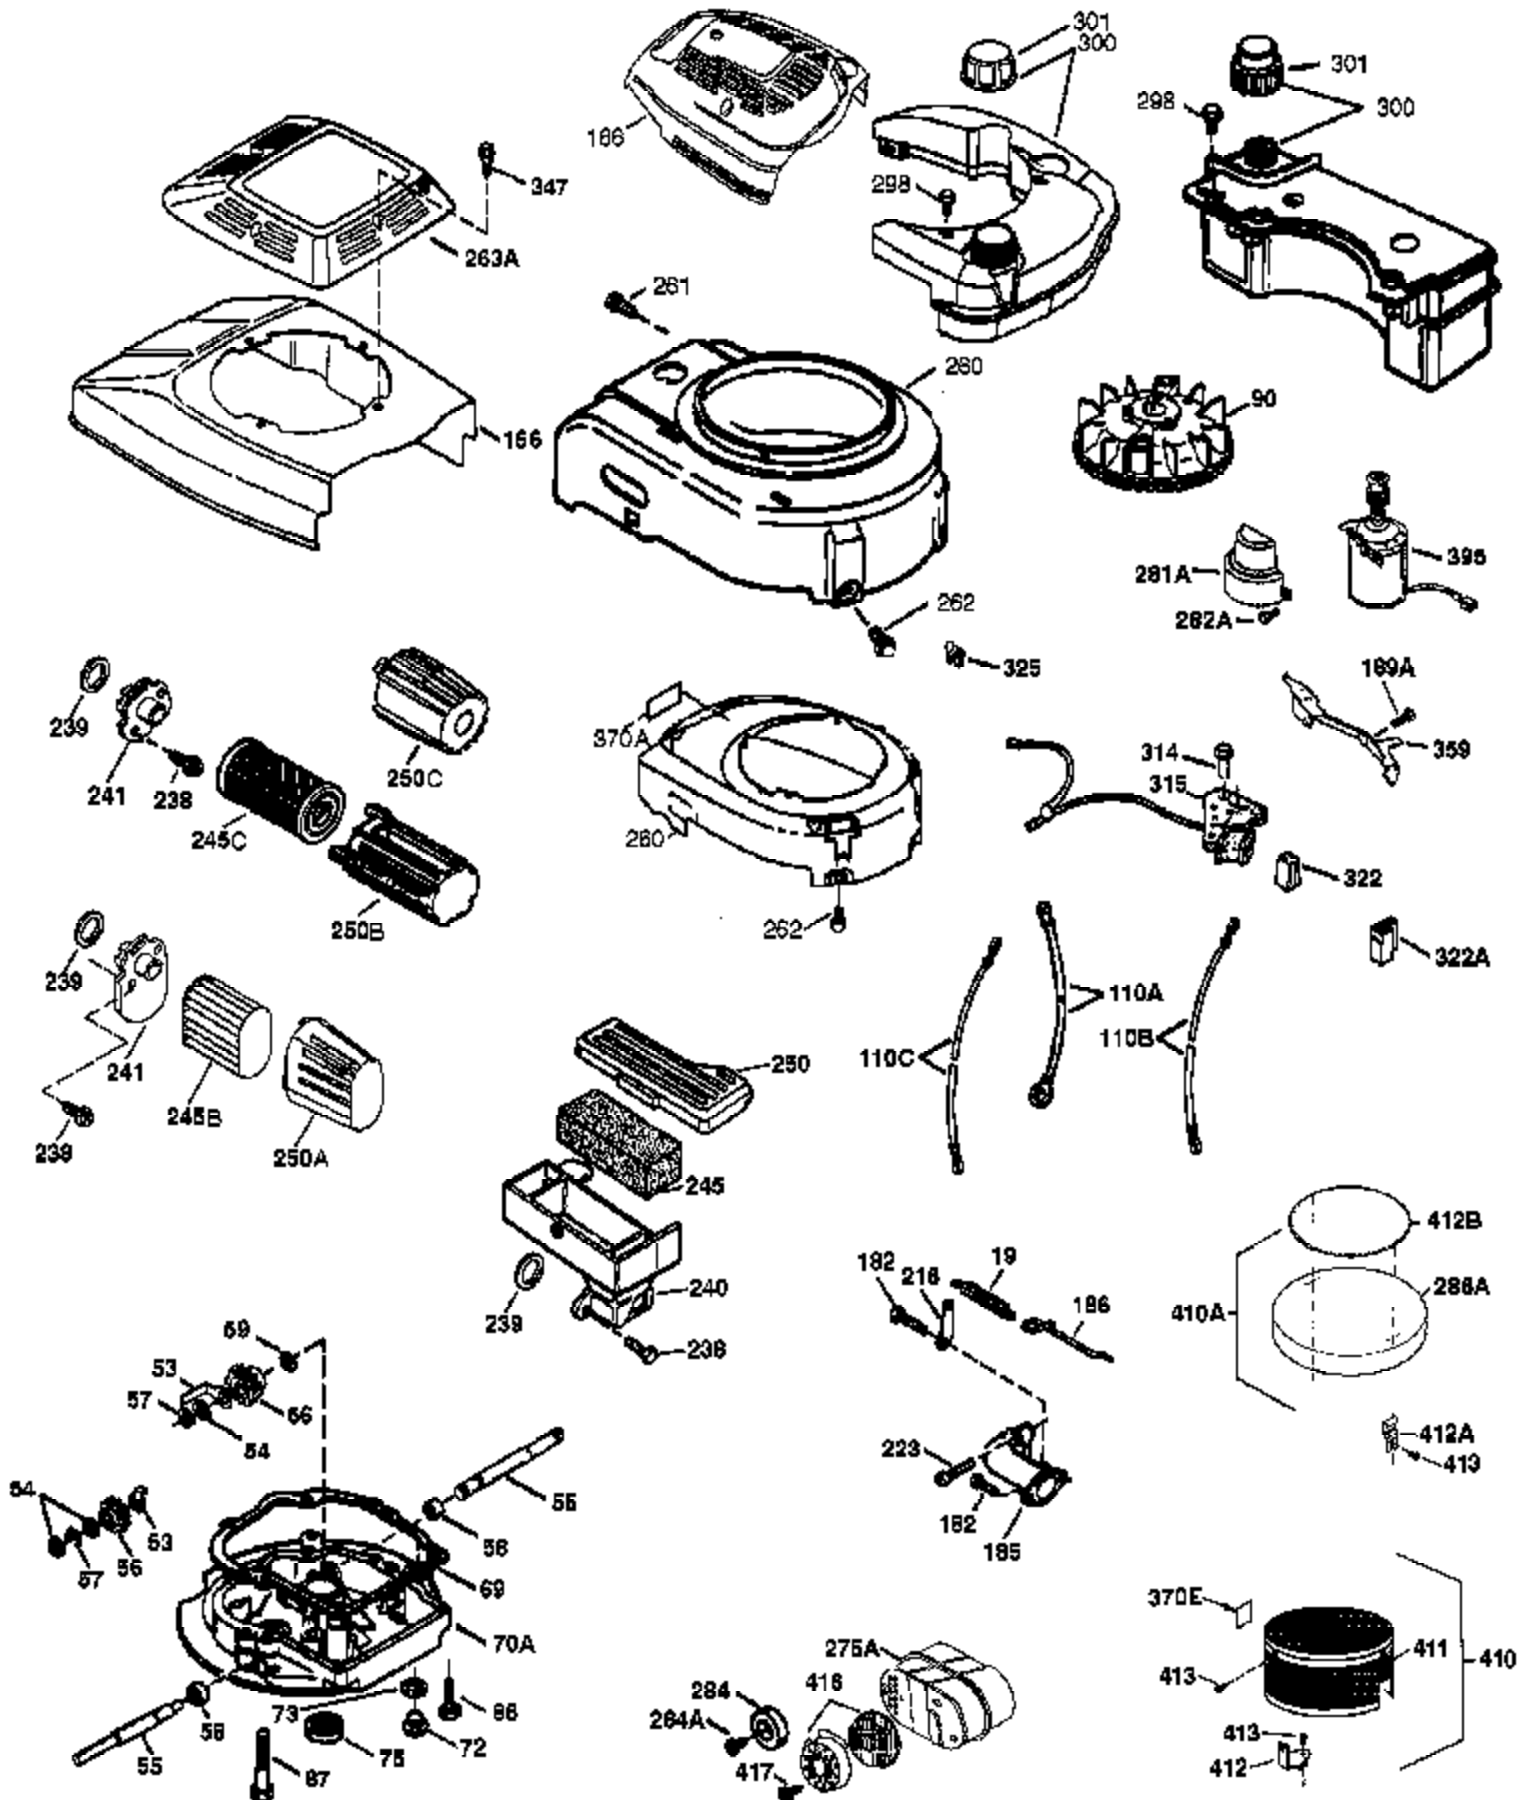

Ref #	Part Number	Qty	Description
19	36281	1	Extension Spring
41	36070	1	Piston & Pin Ass'y. (Std.) (Incl. 43)
41	36071	1	Piston & Pin Ass'y. (.010" OS) (Incl. 43)
69	35261	1	* Mounting Flange Gasket
72	36083	1	Oil Drain Plug
75	27897	1	Oil Seal
86	650488	6	Screw, 1/4-20 x 1-1/4"
90	611112	1	Flywheel
182	6201	2	Screw, 1/4-28 x 7/8"
185	36785	1	Intake Pipe
186	34337	1	Governor Link
223	650451	2	Screw, 1/4-20 x 1"
238	650806	2	Screw, 10-32 x 5/8"
239	34338	1	* Air Cleaner Gasket
240	36743	1	Air Cleaner Body
245	36745	1	Air Cleaner Filter
250	36744	1	Air Cleaner Cover
260	37189	1	Blower Housing
261	30200	2	Screw, 10-24 x 9/16"
262	650831	2	Screw, 1/4-20 x 1/2"
275A	36838	1	Spark Arrestor Muffler (Optional) (Incl. 284,284A,416,417)
284	36663	1	Muffler Deflector (Incl. 284A)(Optional)
284A	650983	1	Screw, 8-32 x 1/2" (Optional)
298	28763	3	Screw, 10-32 x 35/64"
300	36757	1	Fuel Tank (Incl. 292 & 301)
301	36246	1	Fuel Cap
370A	36261	1	Lubrication Decal
416	36085	1	Spark Arrestor Kit (Incl. 417)(Optional)
417	650983	1	Screw, 8-32 x 1/2" (Optional)