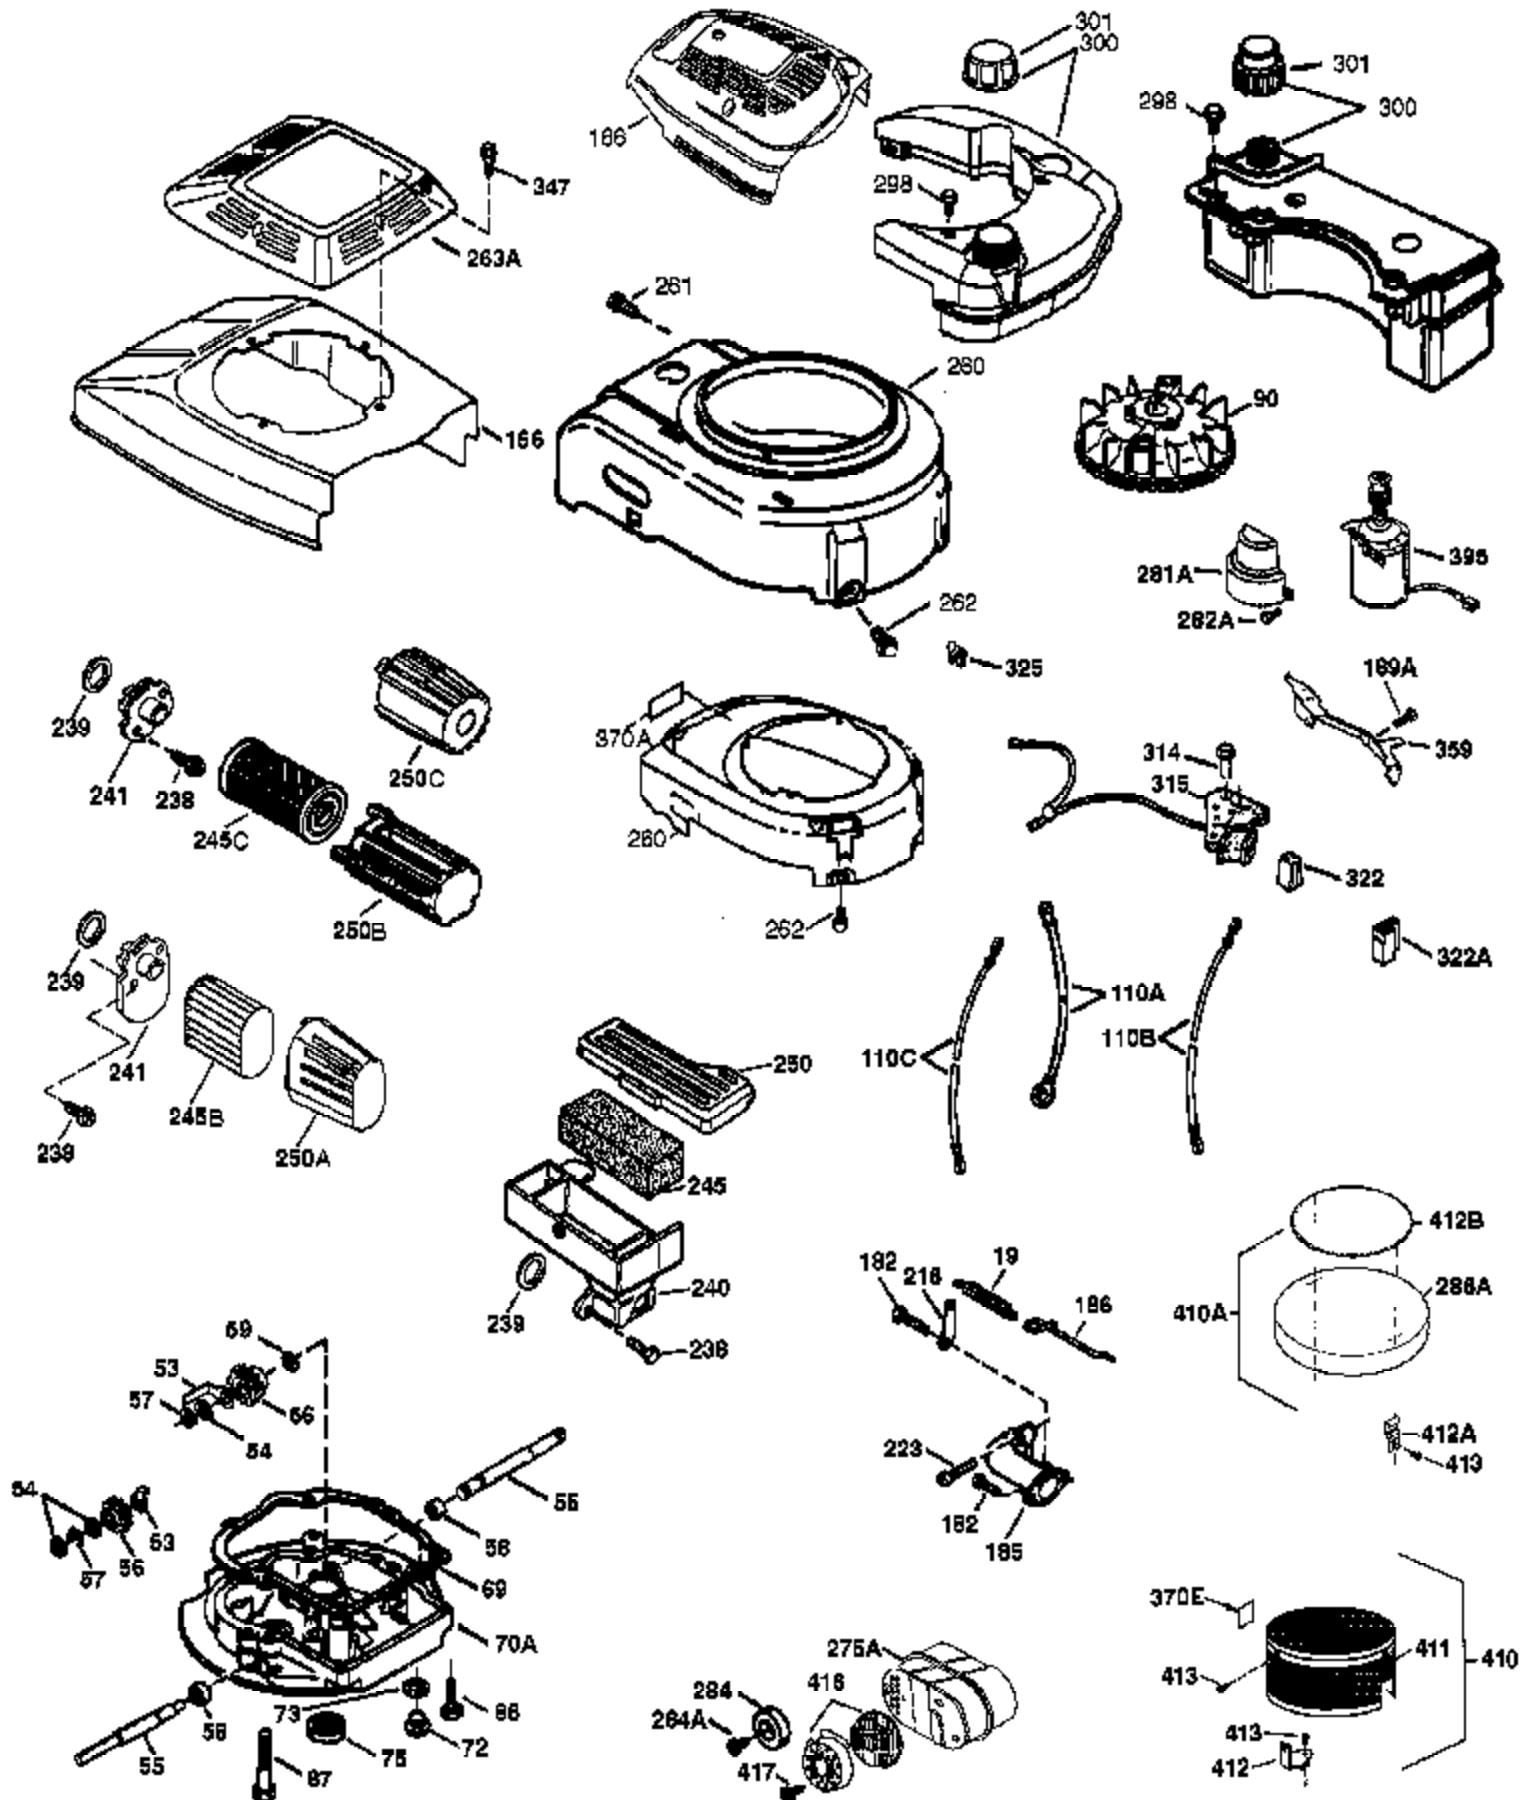

Ref #	Part Number	Qty	Description
19	36281	1	Extension Spring
41	36070	1	Piston & Pin Ass'y. (Std.) (Incl. 43)
41	36071	1	Piston & Pin Ass'y. (.010" OS) (Incl. 43)
69	35261	1	* Mounting Flange Gasket
72	36083	1	Oil Drain Plug
75	27897	1	Oil Seal
86	650488	6	Screw, 1/4-20 x 1-1/4"
90	611213	1	Flywheel
182	6201	2	Screw, 1/4-28 x 7/8"
185	36785	1	Intake Pipe
186	34337	1	Governor Link
189A	650765	1	Screw, 10-32 x 1/2"
223	650451	2	Screw, 1/4-20 x 1"
238	650806	2	Screw, 10-32 x 5/8"
239	34338	1	* Air Cleaner Gasket
240	37115	1	Air Cleaner Body (Incl. 239)
245	37116	1	Air Cleaner Filter
250	37118	1	Air Cleaner Cover
260	37151	1	Blower Housing
261	30200	2	Screw, 10-24 x 9/16"
262	650831	2	Screw, 1/4-20 x 1/2"
300	35586	1	Fuel Tank (Incl. 292 & 301)
301	35650	1	Fuel Cap
359	36773	1	Starter Guard
370A	36261	1	Lubrication Decal
416	36085	1	Spark Arrestor Kit (Incl. 417)(Optional)
417	650760	1	Screw, 8-32 x 3/8" (Optional)