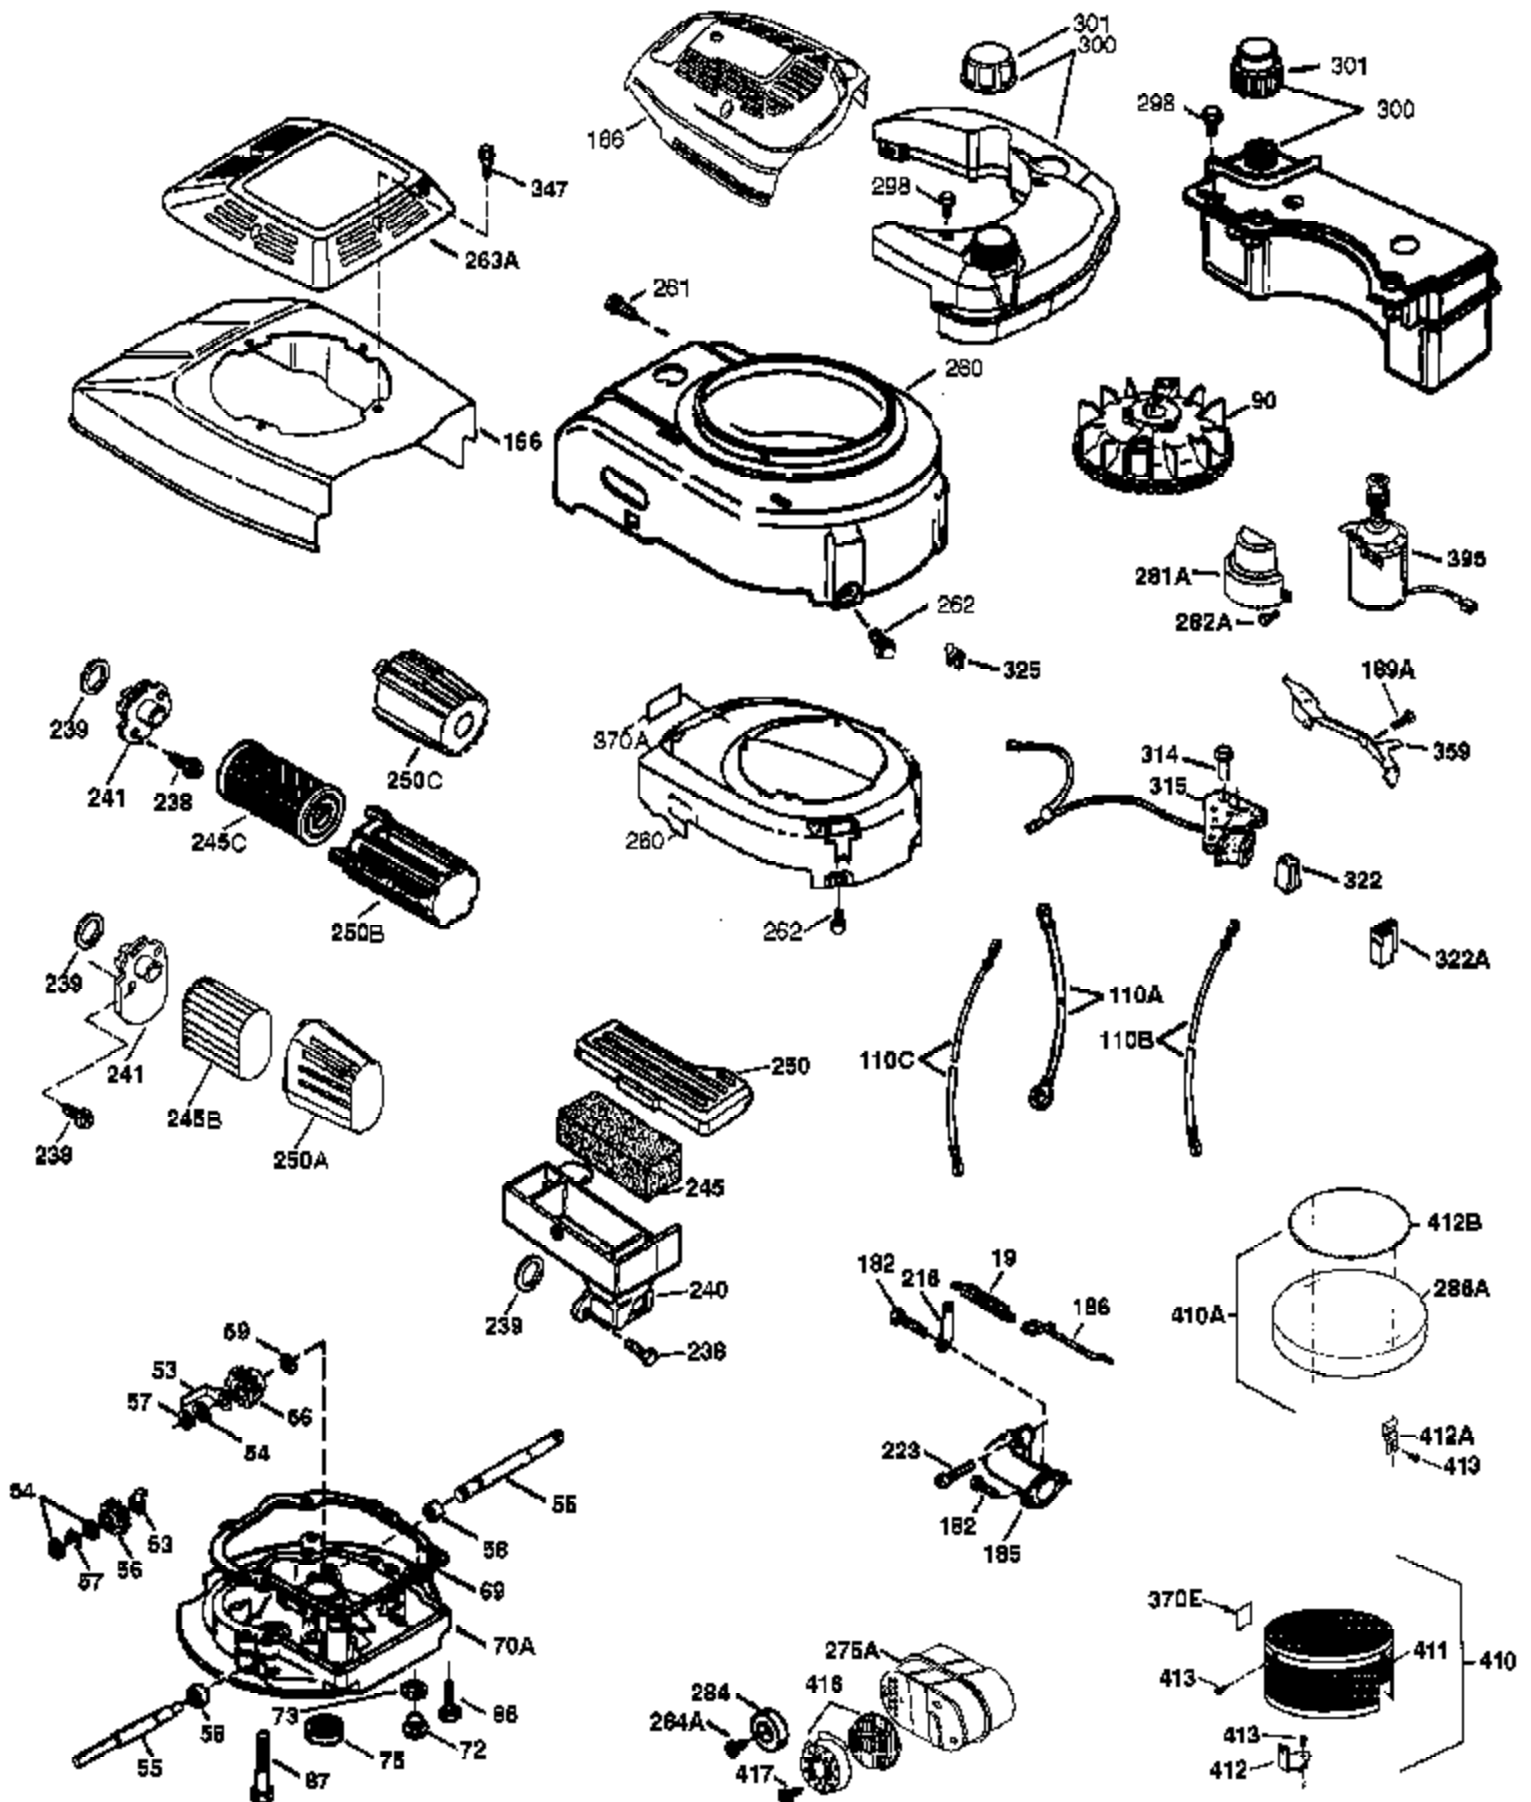

Ref #	Part Number	Qty	Description
19	36281	1	Extension Spring
41	36070	1	Piston & Pin Ass'y. (Std.) (Incl. 43)
41	36071	1	Piston & Pin Ass'y. (.010" OS) (Incl. 43)
69	35261	1	* Mounting Flange Gasket
72	36083	1	Oil Drain Plug
75	27897	1	Oil Seal
86	650488	6	Screw, 1/4-20 x 1-1/4"
90	611112	1	Flywheel
182	6201	2	Screw, 1/4-28 x 7/8"
185	36785	1	Intake Pipe
186	34337	1	Governor Link
189A	650765	1	Screw, 10-32 x 1/2"
223	650451	2	Screw, 1/4-20 x 1"
238	650806	2	Screw, 10-32 x 5/8"
239	34338	1	* Air Cleaner Gasket
240	36743	1	Air Cleaner Body
245	36745	1	Air Cleaner Filter
250	36744	1	Air Cleaner Cover
260	36800	1	Blower Housing
261	30200	2	Screw, 10-24 x 9/16"
262	650831	2	Screw, 1/4-20 x 1/2"
263A	37197	1	Starter Grill
298	28763	3	Screw, 10-32 x 35/64"
300	36757	1	Fuel Tank (Incl. 292 & 301)
301	36246	1	Fuel Cap
359	36773	1	Starter Guard
370A	36261	2	Lubrication Decal
416	36085	1	Spark Arrestor Kit (Incl. 417)(Optional)
417	650821	1	Screw, 10-32 x 1/2" (Optional)