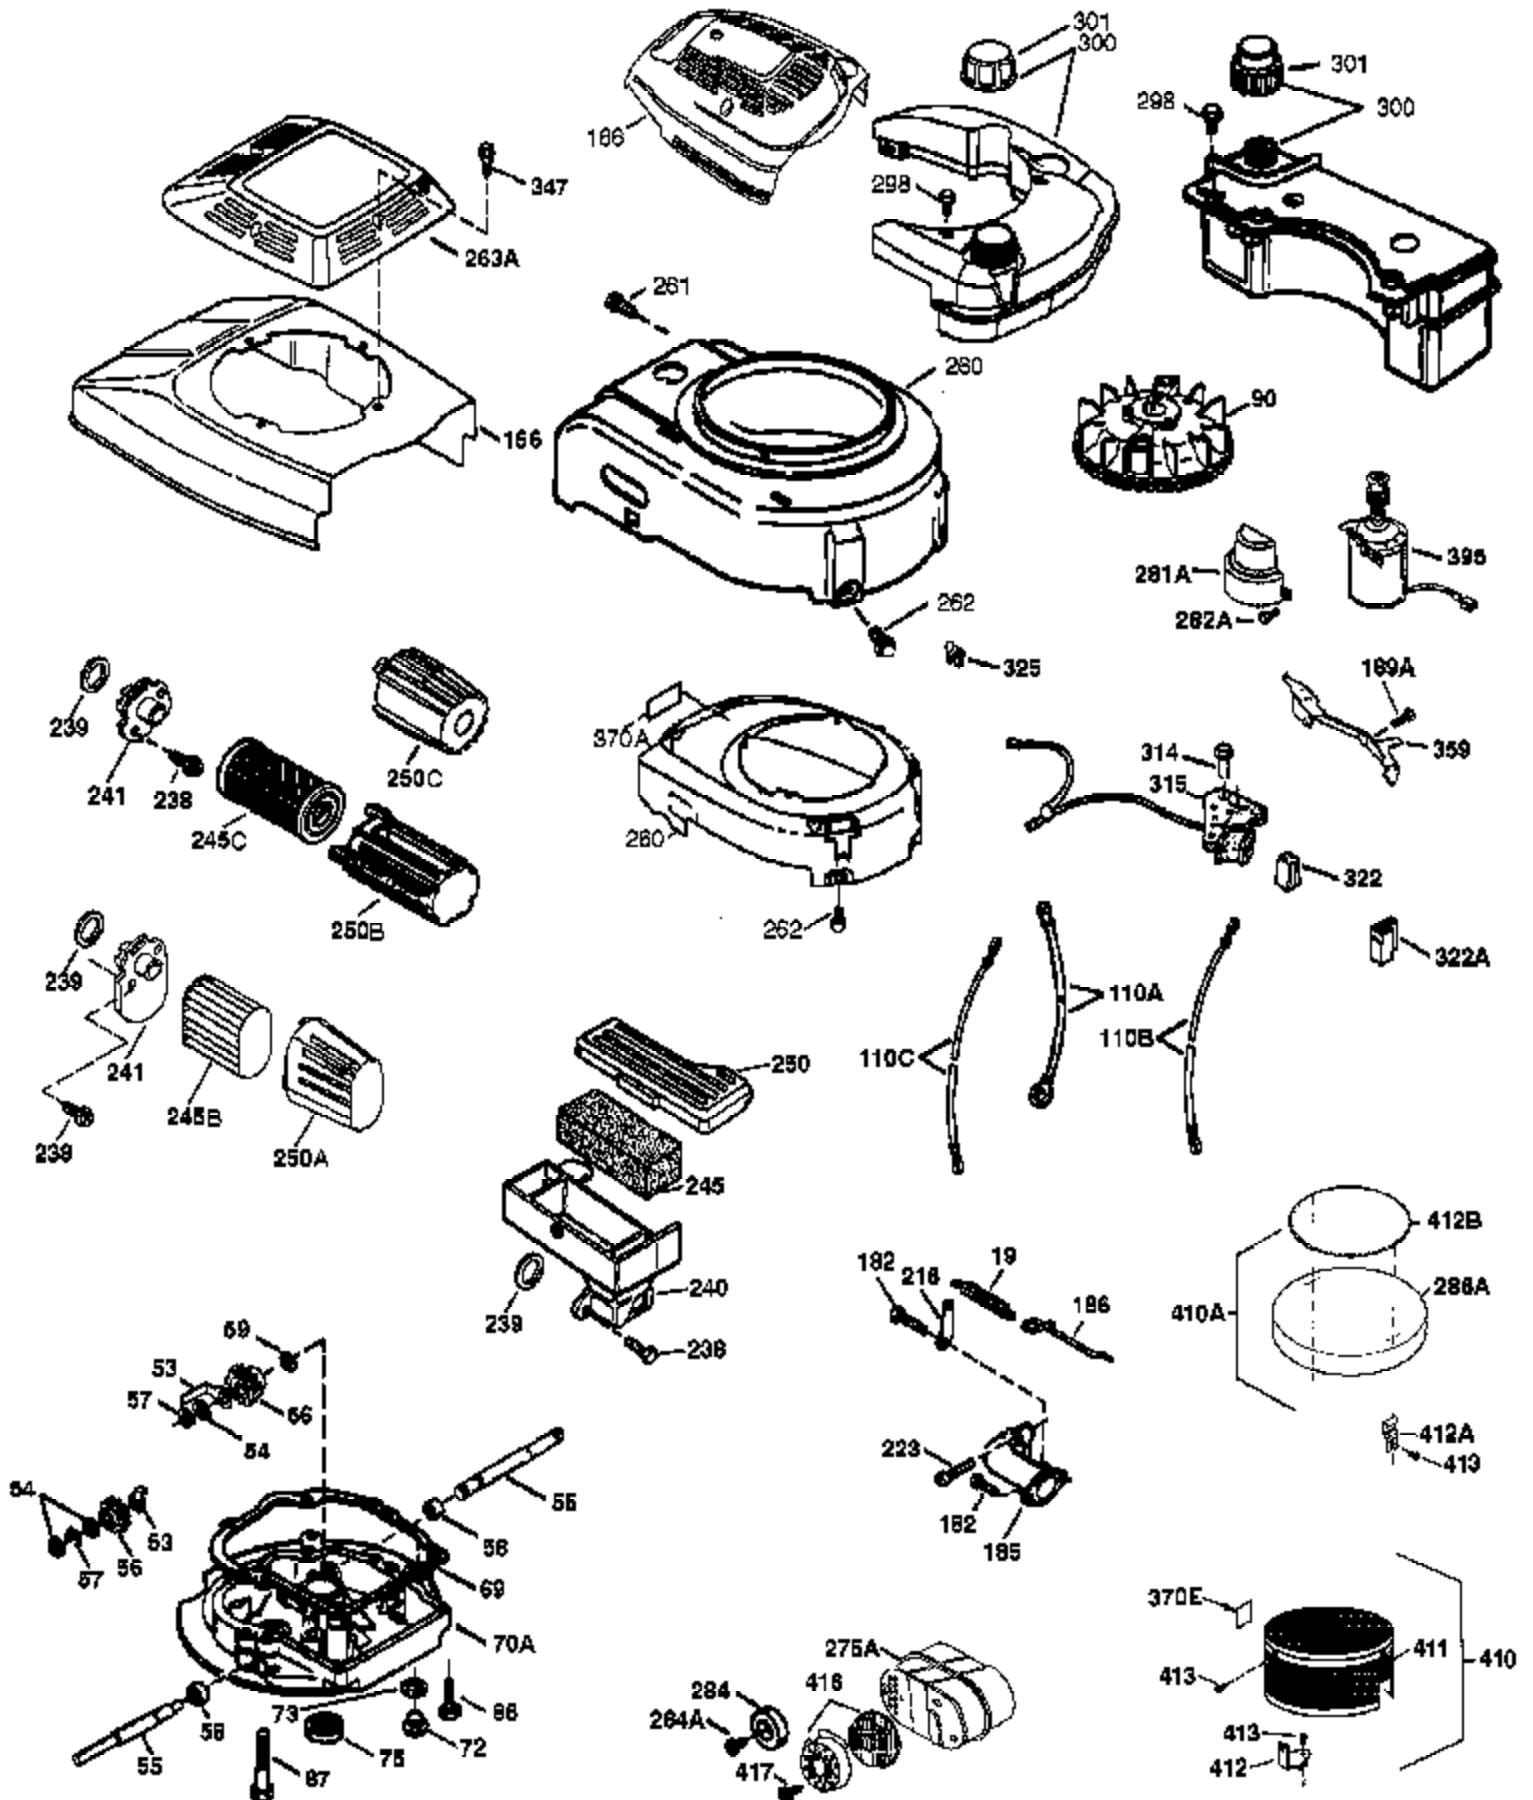

Ref #	Part Number	Qty	Description
179	30593	1	Retainer Clip
182	6201	2	Screw, 1/4-28 x 7/8"
184	26756	1	* Carburetor To Intake Pipe Gasket
185	36785	1	Intake Pipe
186	34337	1	Governor Link
200	35727	1	Control Bracket (Incl. 202 thru 206)
202	36482	1	Compression Spring
203	31342	1	Compression Spring
204	651029	1	Screw, Torx T-10, 5-40 x 7/16"
205	651019	1	Screw, Torx T-10, 6-32 x 41/64"
206	610973	1	Terminal
207	34336	1	Throttle Link
209	30200	2	Screw, 10-24 x 9/16"
215	32410	1	Control Knob
223	650451	2	Screw, 1/4-20 x 1"
224	36786	1	* Intake Pipe Gasket
238	650932	2	Screw, 10-32 x 49/64"
239	34338	1	* Air Cleaner Gasket
245	36905	1	Air Cleaner Filter
250	37122	1	Air Cleaner Cover
260	36980	1	Blower Housing
261	30200	2	Screw, 10-24 x 9/16"
262	650831	2	Screw, 1/4-20 x 1/2"
275	36790A	1	Muffler
277	650988	2	Screw, 1/4-20 x 2-9/32"
285	35000A	1	Starter Cup
287	650926	1	Screw, 8-32 x 21-64"
287	650926	2	Screw, 8-32 x 21/64"
290	29774	1	Fuel Line
292	26460	2	Fuel Line Clamp
298	28763	2	Screw, 10-32 x 35/64"
300	36916	1	Fuel Tank (Incl. 292 & 301)
301	36246	1	Fuel Cap
305	35647	1	Oil Fill Tube
306	36996	1	* "O"-Ring
307	35499	1	"O"-Ring
309	650562	1	Screw, 10-32 x 3/8"
310	35648	1	Dipstick
313	34080	1	Spacer
359	37346	1	Flywheel Guard
370A	36261	2	Lubrication Decal
370C	37318	1	Primer Decal (3X)
370B	35169	1	Control Decal
370R	37317	1	Warning Decal
380	640262	1	Carburetor (Incl. 184)
390	590739	1	Rewind Starter (NOTE: This engine could have been built with 590702 starter).
400	36792B	1	* Gasket Set (Incl. items marked PK in notes). Incl. Part #s 26756 (1), 28833 (1), 34338 (1), 36783 (1), 36786 (1), 36787 (1), 36832 (1), 36996 (1), 37130 (1).
416	36085	1	Spark Arrestor Kit (Incl. 417)(Optional)
417	650821	1	Screw, 10-32 x 1/2" (Optional)
900	0	1	Replacement Engine 750848A. order from 71-999
900	0	1	Replacement Short Block 750812C, order from 71-999