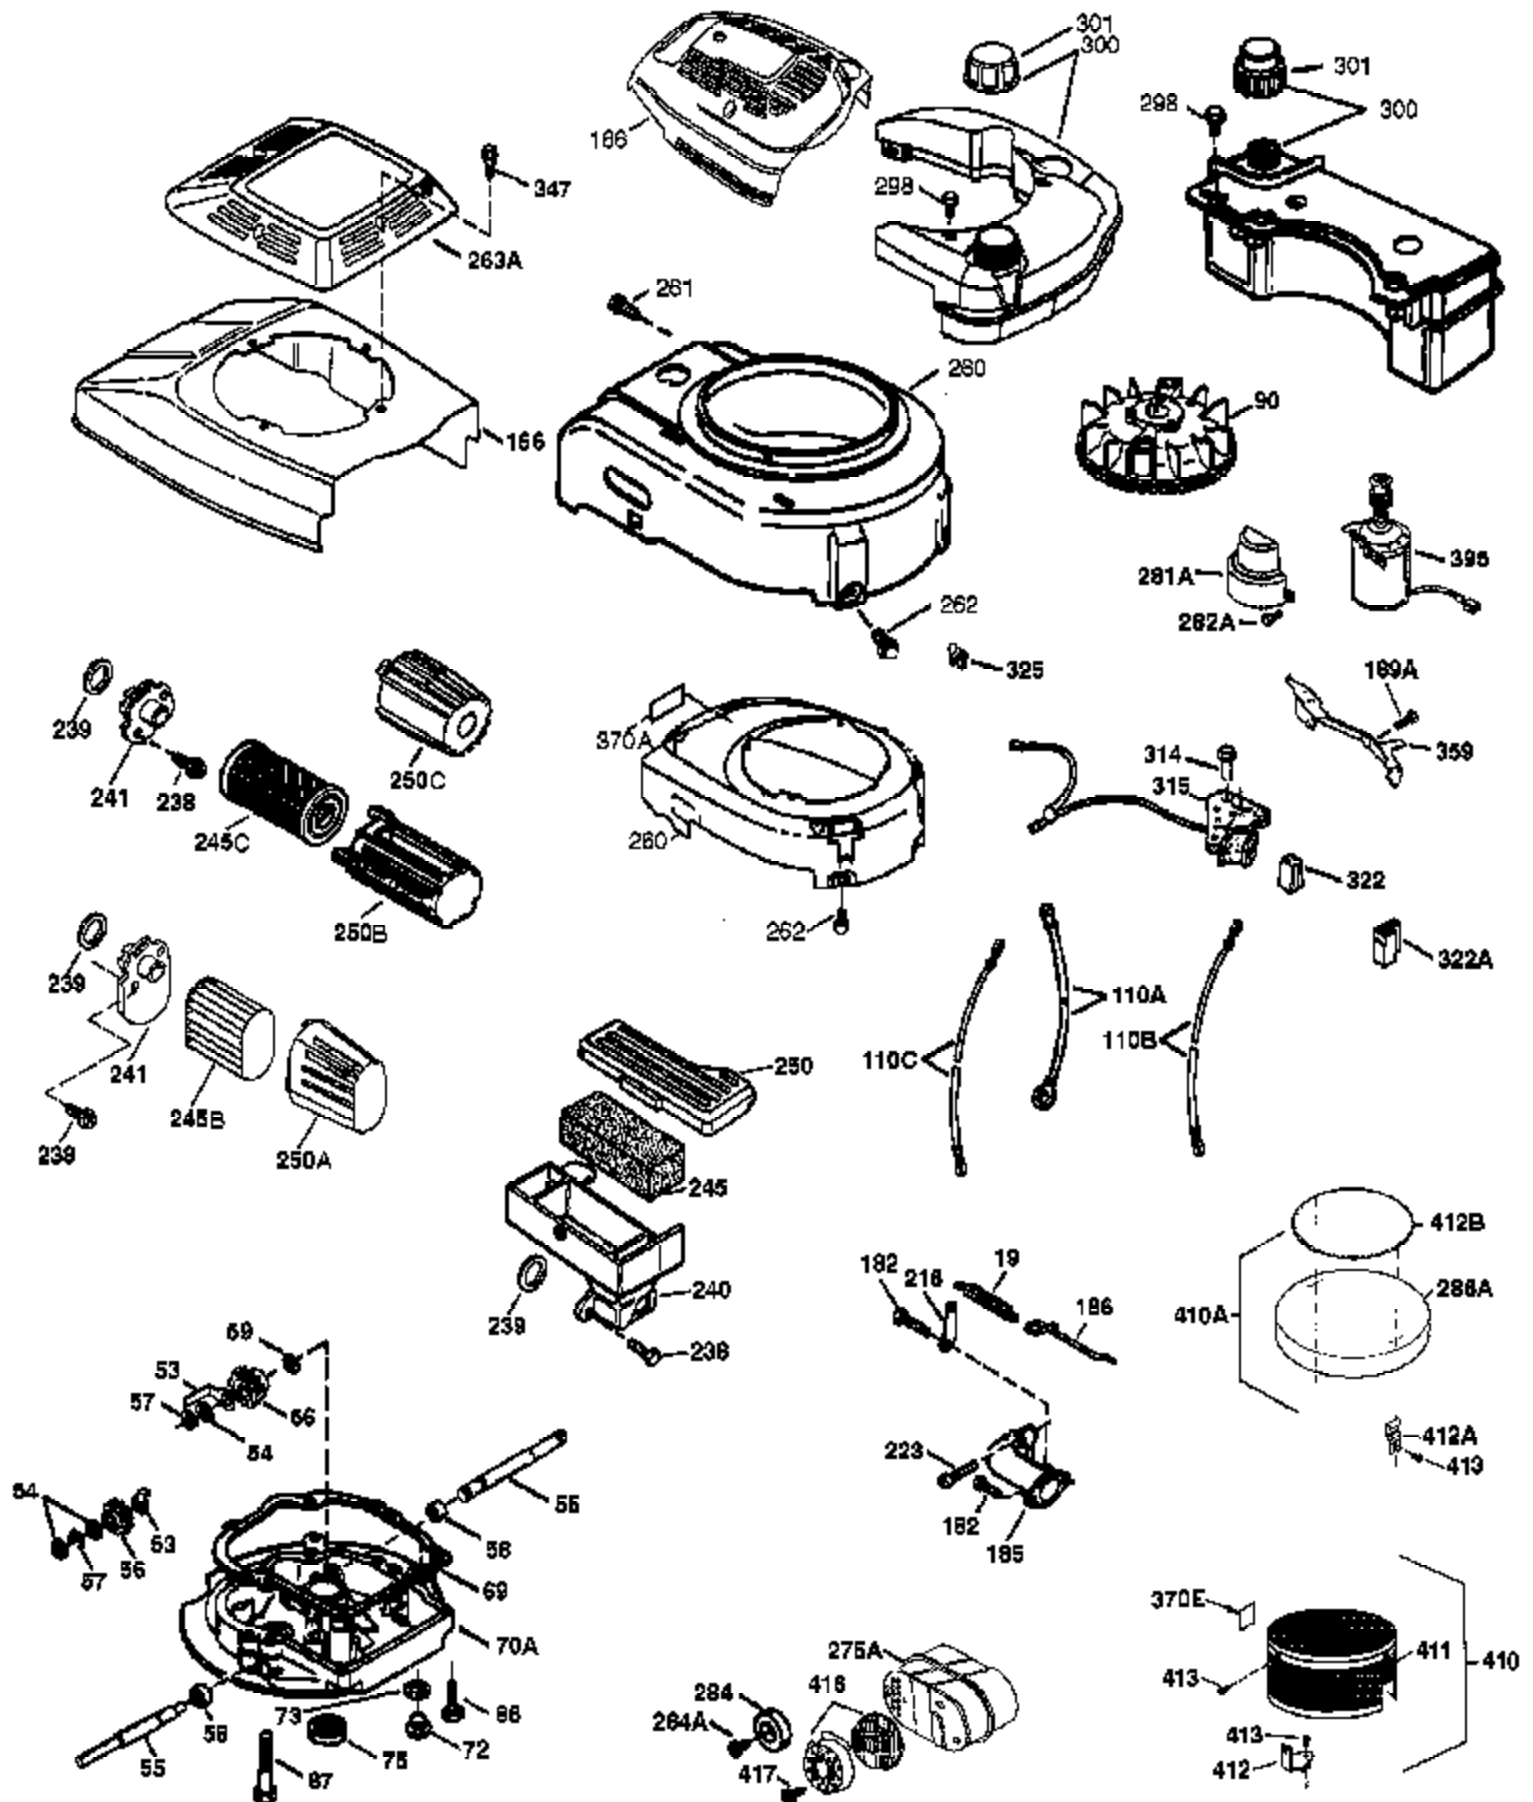

Ref #	Part Number	Qty	Description
19	35988	1	Extension Spring
41	36070	1	Piston & Pin Ass'y. (Std.) (Incl. 43)
41	36071	1	Piston & Pin Ass'y. (.010" OS) (Incl. 43)
69	37797	1	Mounting Flange Gasket
72	36083	1	Oil Drain Plug
75	27897	1	Oil Seal
86	650488	6	Screw, 1/4-20 x 1-1/4"
90	611213	1	Flywheel
182	6201	2	Screw, 1/4-28 x 7/8"
185	36785	1	Intake Pipe
186	32653	1	Governor Link
216	33086	1	R.P.M. Adjusting Lever
223	650451	2	Screw, 1/4-20 x 1"
238	650806	2	Screw, 10-32 x 5/8"
239	34338	1	* Air Cleaner Gasket
240	37115	1	Air Cleaner Body (Incl. 239)
245	37116	1	Air Cleaner Filter
250	37118	1	Air Cleaner Cover
260	37125	1	Blower Housing
261	30200	2	Screw, 10-24 x 9/16"
262	650831	2	Screw, 1/4-20 x 1/2"
263A	36758	1	Starter Grill
300	35586	1	Fuel Tank (Incl. 292 & 301)
301	36246	1	Fuel Cap
370A	36261	1	Lubrication Decal
416	36085	1	Spark Arrestor Kit (Incl. 417)(Optional)
417	650821	1	Screw, 10-32 x 1/2" (Optional)