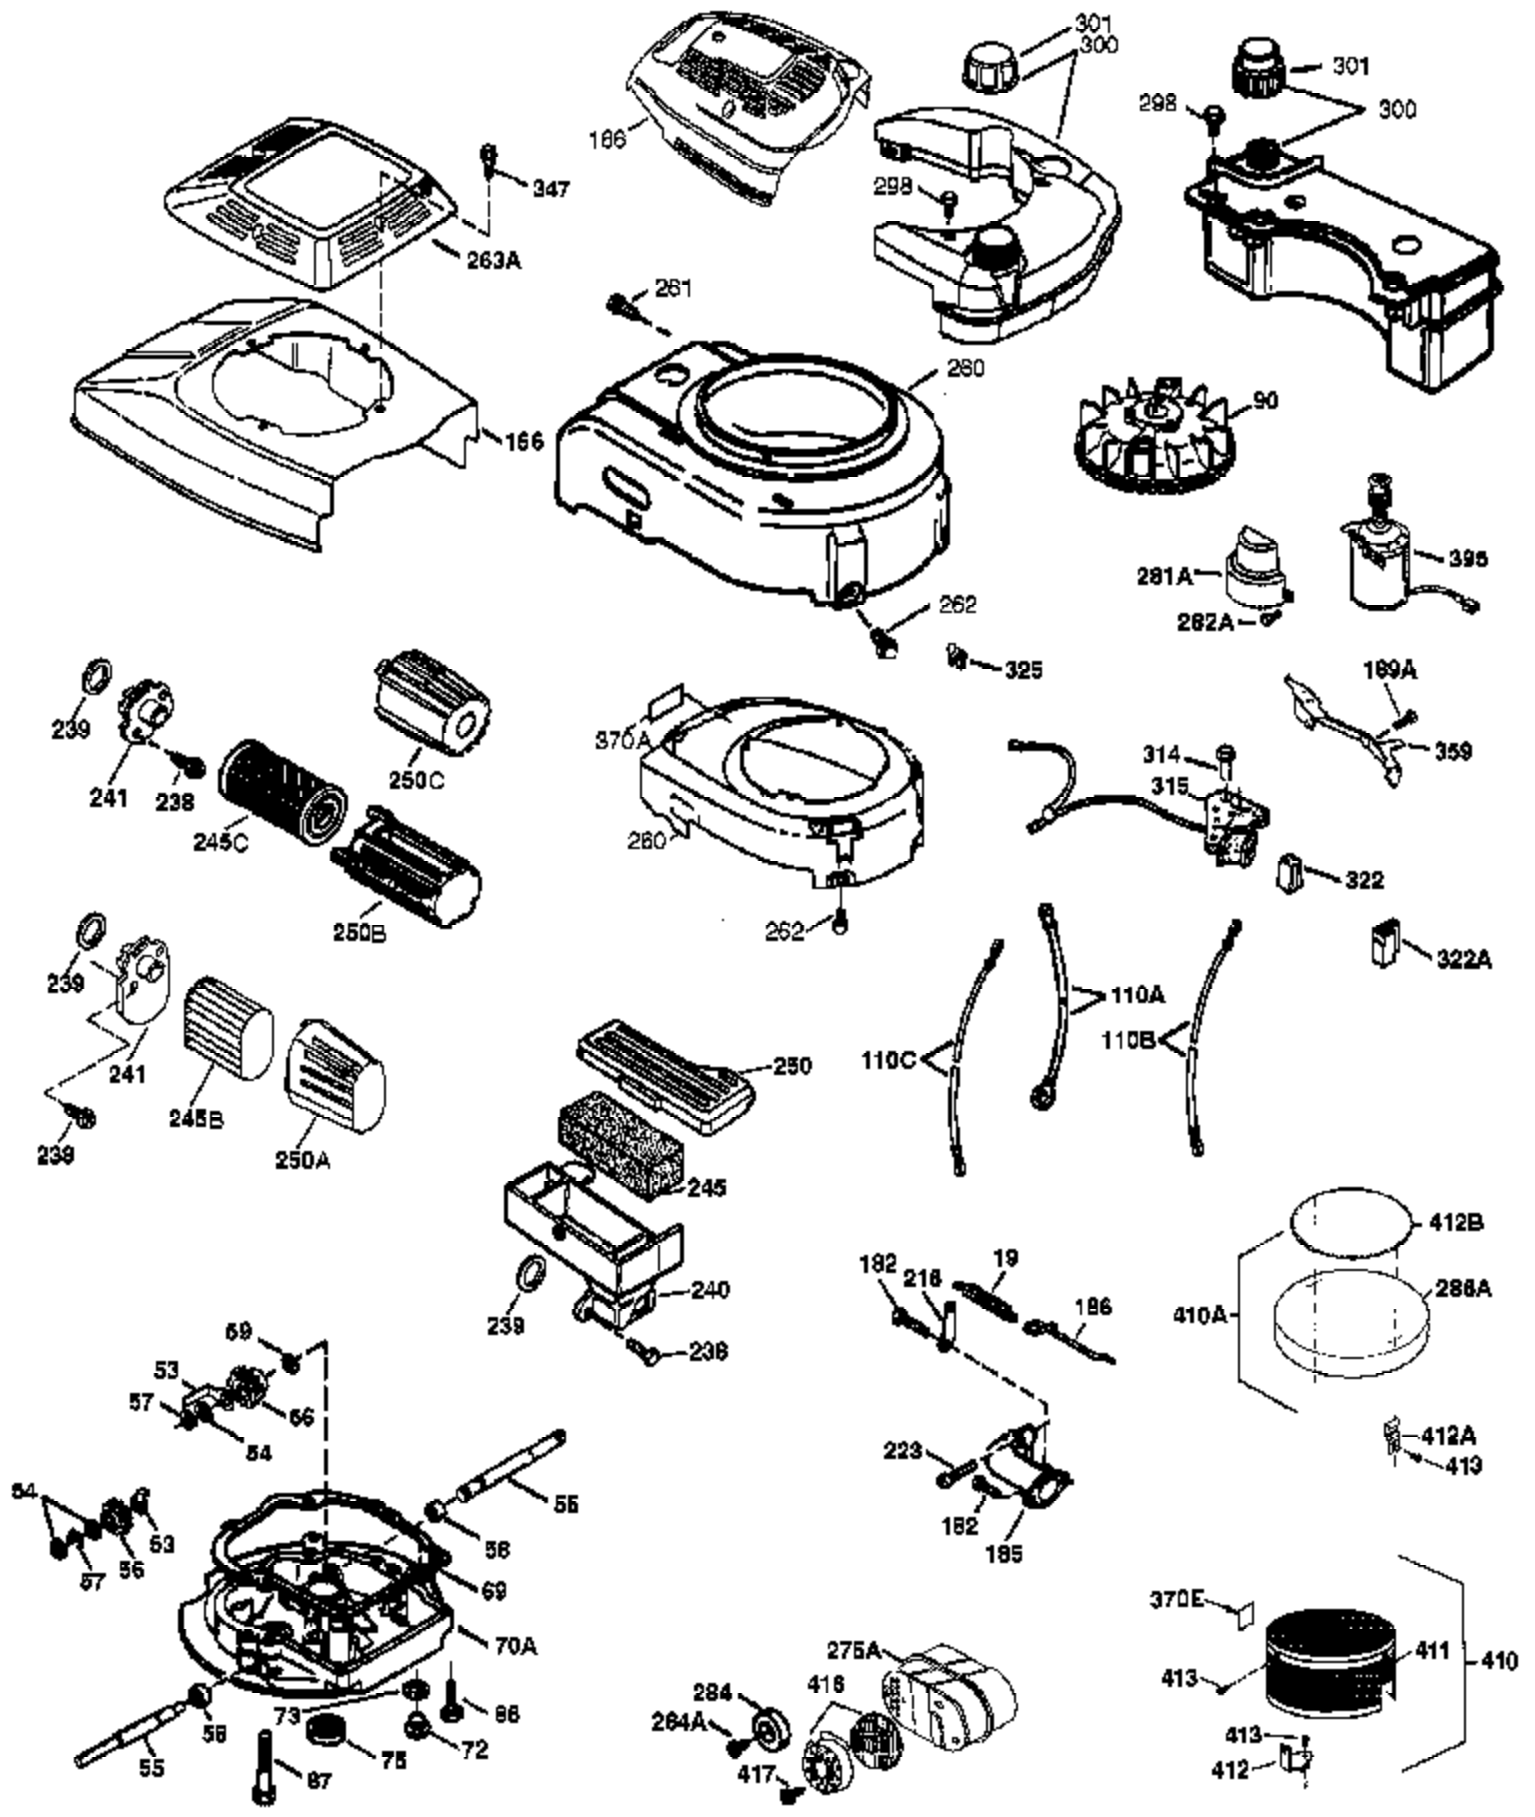

Ref #	Part Number	Qty	Description
19	36281	1	Extension Spring
41	36070	1	Piston & Pin Ass'y. (Std.) (Incl. 43)
41	36071	1	Piston & Pin Ass'y. (.010" OS) (Incl. 43)
69	35261	1	* Mounting Flange Gasket
72	36083	1	Oil Drain Plug
75	27897	1	Oil Seal
86	650488	6	Screw, 1/4-20 x 1-1/4"
90	611112	1	Flywheel
182	6201	2	Screw, 1/4-28 x 7/8"
185	36785	1	Intake Pipe
186	34337	1	Governor Link
223	650451	2	Screw, 1/4-20 x 1"
238	650806	2	Screw, 10-32 x 5/8"
239	34338	1	* Air Cleaner Gasket
240	36743	1	Air Cleaner Body
245	36745	1	Air Cleaner Filter
250	36744	1	Air Cleaner Cover
260	36800	1	Blower Housing
261	30200	2	Screw, 10-24 x 9/16"
262	650831	2	Screw, 1/4-20 x 1/2"
263A	36758	1	Starter Grill
298	28763	3	Screw, 10-32 x 35/64"
300	36757	1	Fuel Tank (Incl. 292 & 301)
301	36246	1	Fuel Cap
370A	36261	1	Lubrication Decal
416	36085	1	Spark Arrestor Kit (Incl. 417)(Optional)
417	650760	1	Screw, 8-32 x 3/8" (Optional)