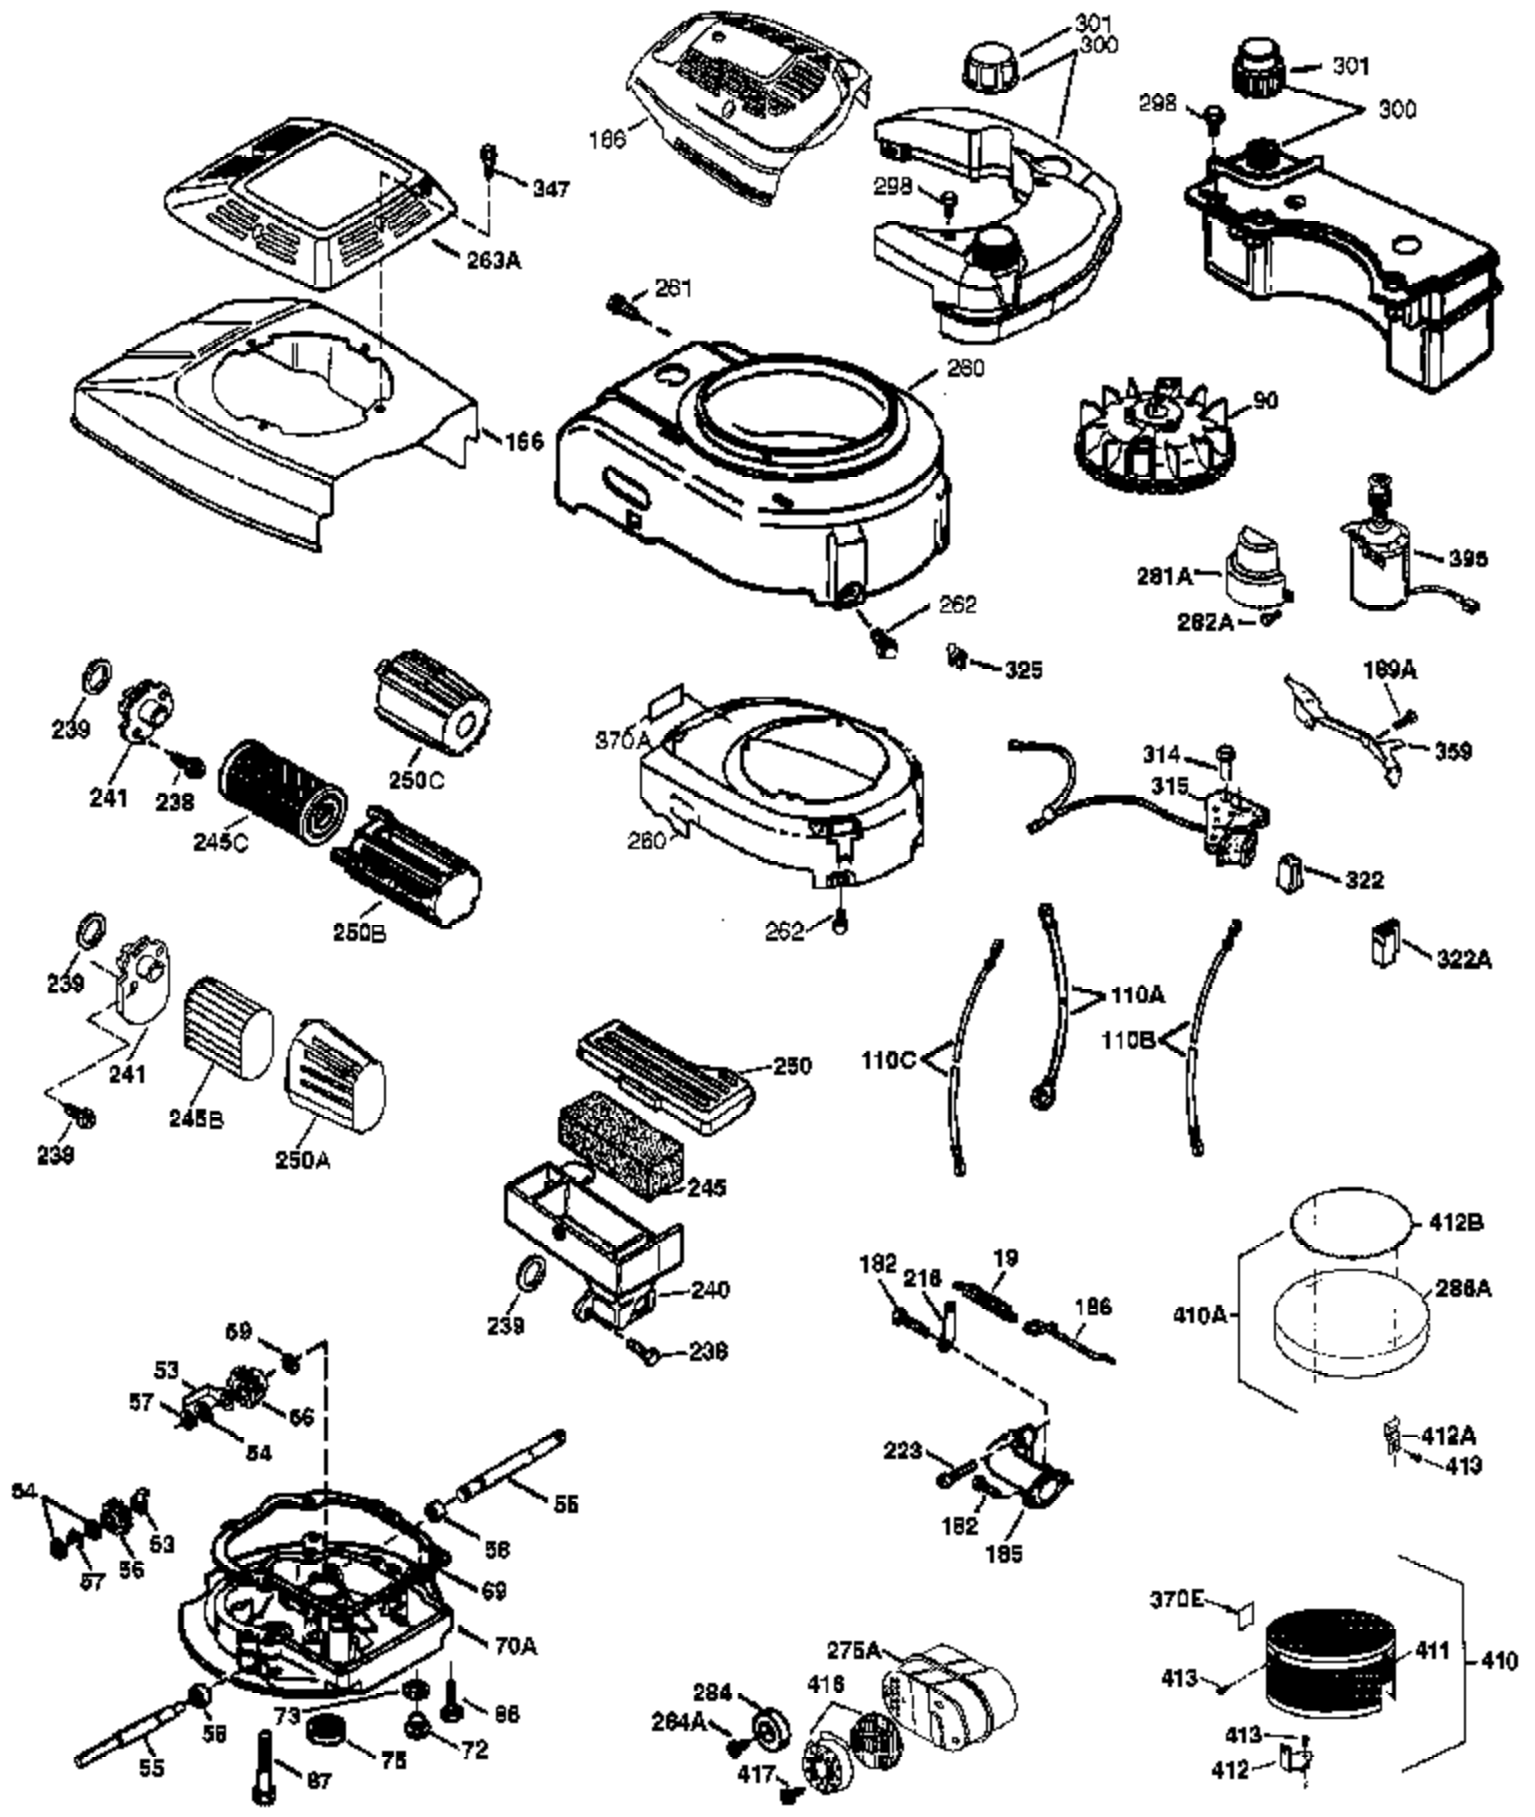

Ref #	Part Number	Qty	Description
Y	0		RPM High 3450 to 3750 RPM Low 2000 to 2300
19	36281	1	Extension Spring
19	37329	1	Extension Spring
41	36070	1	Piston & Pin Ass'y. (Std.) (Incl. 43)
41	36071	1	Piston & Pin Ass'y. (.010" OS) (Incl. 43)
69	35261	1	* Mounting Flange Gasket
72	36083	1	Oil Drain Plug
75	27897	1	Oil Seal
86	650488	6	Screw, 1/4-20 x 1-1/4"
90	611213	1	Flywheel
182	6201	2	Screw, 1/4-28 x 7/8"
185	36785	1	Intake Pipe
186	36255	1	Governor Link
216	33086	1	Speed Adjustment Lever
223	650451	2	Screw, 1/4-20 x 1"
238	650932	2	Screw, 10-32 x 49/64"
239	34338	1	* Air Cleaner Gasket
241	36919	1	Air Cleaner Collar
245	36905	1	Air Cleaner Filter
250	37122	1	Air Cleaner Cover
251A	650886	1	Wing Nut
260	36798	1	Blower Housing
261	30200	2	Screw, 10-24 x 9/16"
262	650831	2	Screw, 1/4-20 x 1/2"
300	35586	1	Fuel Tank (Incl. 292 & 301)
301	36246	1	Fuel Cap
370E	34387	1	Screen Decal
370A	36261	1	Lubrication Decal
411	37322	1	Debris Screen (Black)
412	37323	1	Recoil Bracket
413	650910	3	Screw, 8-32 x 1/4"
416	36085	1	Spark Arrestor Kit (Incl. 417)(Optional)
417	650821	1	Screw, 10-32 x 1/2" (Optional)
900	0		NONE
900	0	1	REPLACEMENT SHORT BLOCK 750812C,