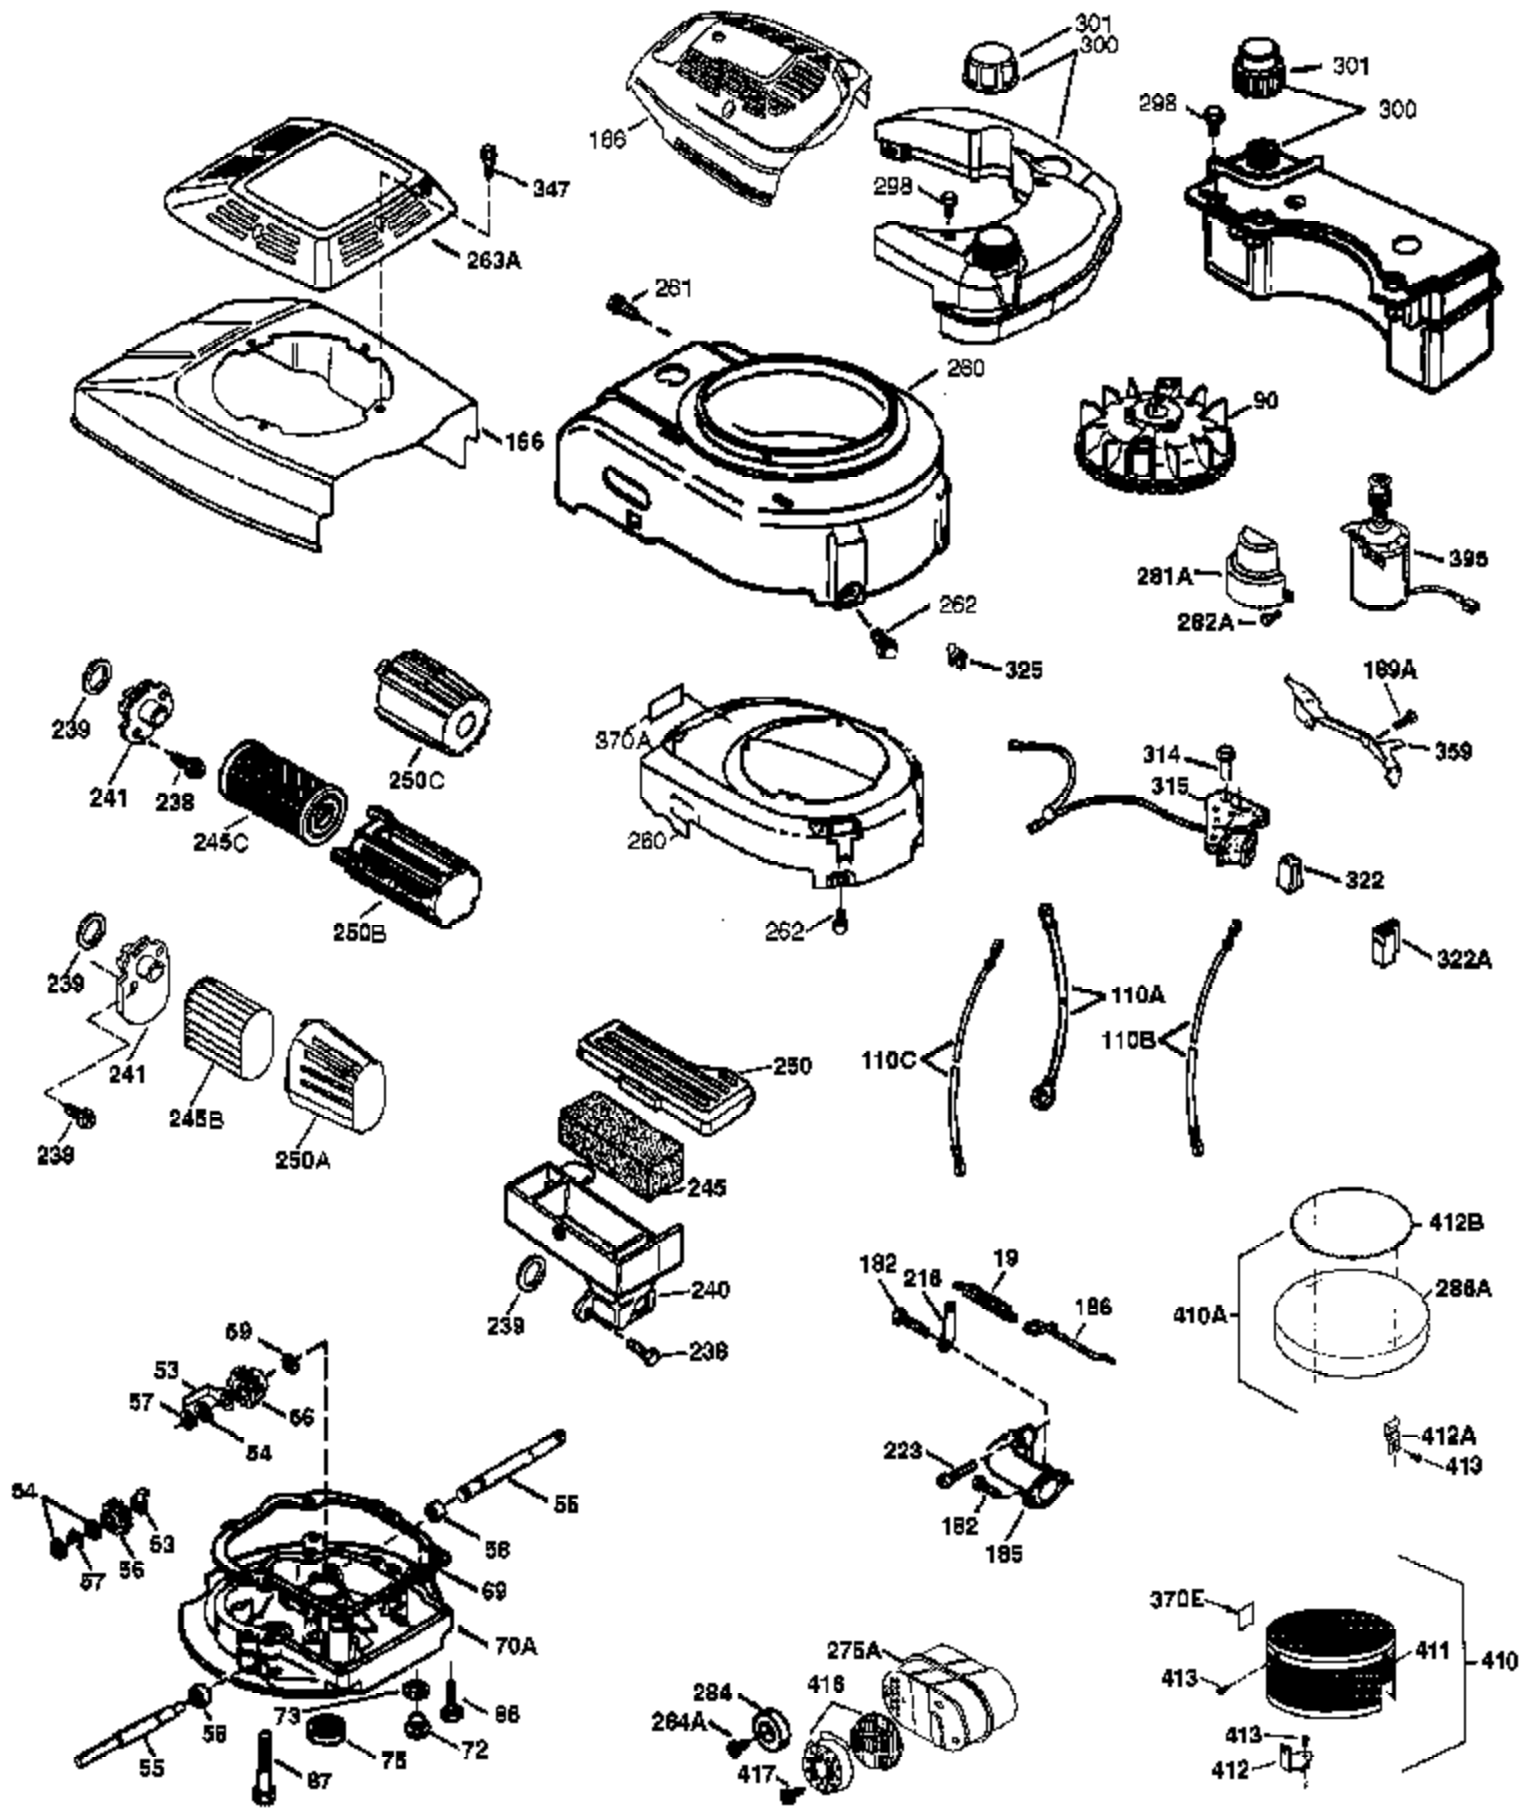

Ref #	Part Number	Qty	Description
19	36281	1	Extension Spring
41	36070	1	Piston & Pin Ass'y. (Std.) (Incl. 43)
41	36071	1	Piston & Pin Ass'y. (.010" OS) (Incl. 43)
53	31745	1	Tang Washer
54	31747	1	Washer
55	35218A	1	P.T.O. Shaft
56	33401	1	R.H. Worm Gear
57	33537	1	Retaining Ring
58	31744	1	Oil Seal
69	37609	1	* Mounting Flange Gasket
72	37614	1	Oil Drain Plug
75	26208	1	Oil Seal
86	650488	5	Screw, 1/4-20 x 1-1/4"
87	650492	1	Screw, 1/4-20 x 2-1/4"
90	611112	1	Flywheel
182	6201	2	Screw, 1/4-28 x 7/8"
185	36785	1	Intake Pipe
186	32653	1	Governor Link
216	33086	1	R.P.M. Adjusting Lever
223	650451	2	Screw, 1/4-20 x 1"
238	650806	2	Screw, 10-32 x 5/8"
239	34338	1	* Air Cleaner Gasket
240	37115	1	Air Cleaner Body (Incl. 239)
245	37116	1	Air Cleaner Filter
250	37118	1	Air Cleaner Cover
260	37151	1	Blower Housing
261	30200	2	Screw, 10-24 x 9/16"
262	650831	2	Screw, 1/4-20 x 1/2"
275A	36838	1	Spark Arrestor Muffler (Optional) (NOTE: This muffler used together with Ref#'s 284,284A,416 & 417 make up an optional spark arrestor muffler).
284A	650821	1	Screw, 10-32 x 1/2" (Optional)
284	36663	1	Muffler Deflector (Incl. 284A)(Optional)
300	35586	1	Fuel Tank (Incl. 292 & 301)
301	36246	1	Fuel Cap
370A	36261	1	Lubrication Decal
416	36085	1	Spark Arrestor Kit (Incl. 417)(Optional)
417	650821	1	Screw, 10-32 x 1/2" (Optional)