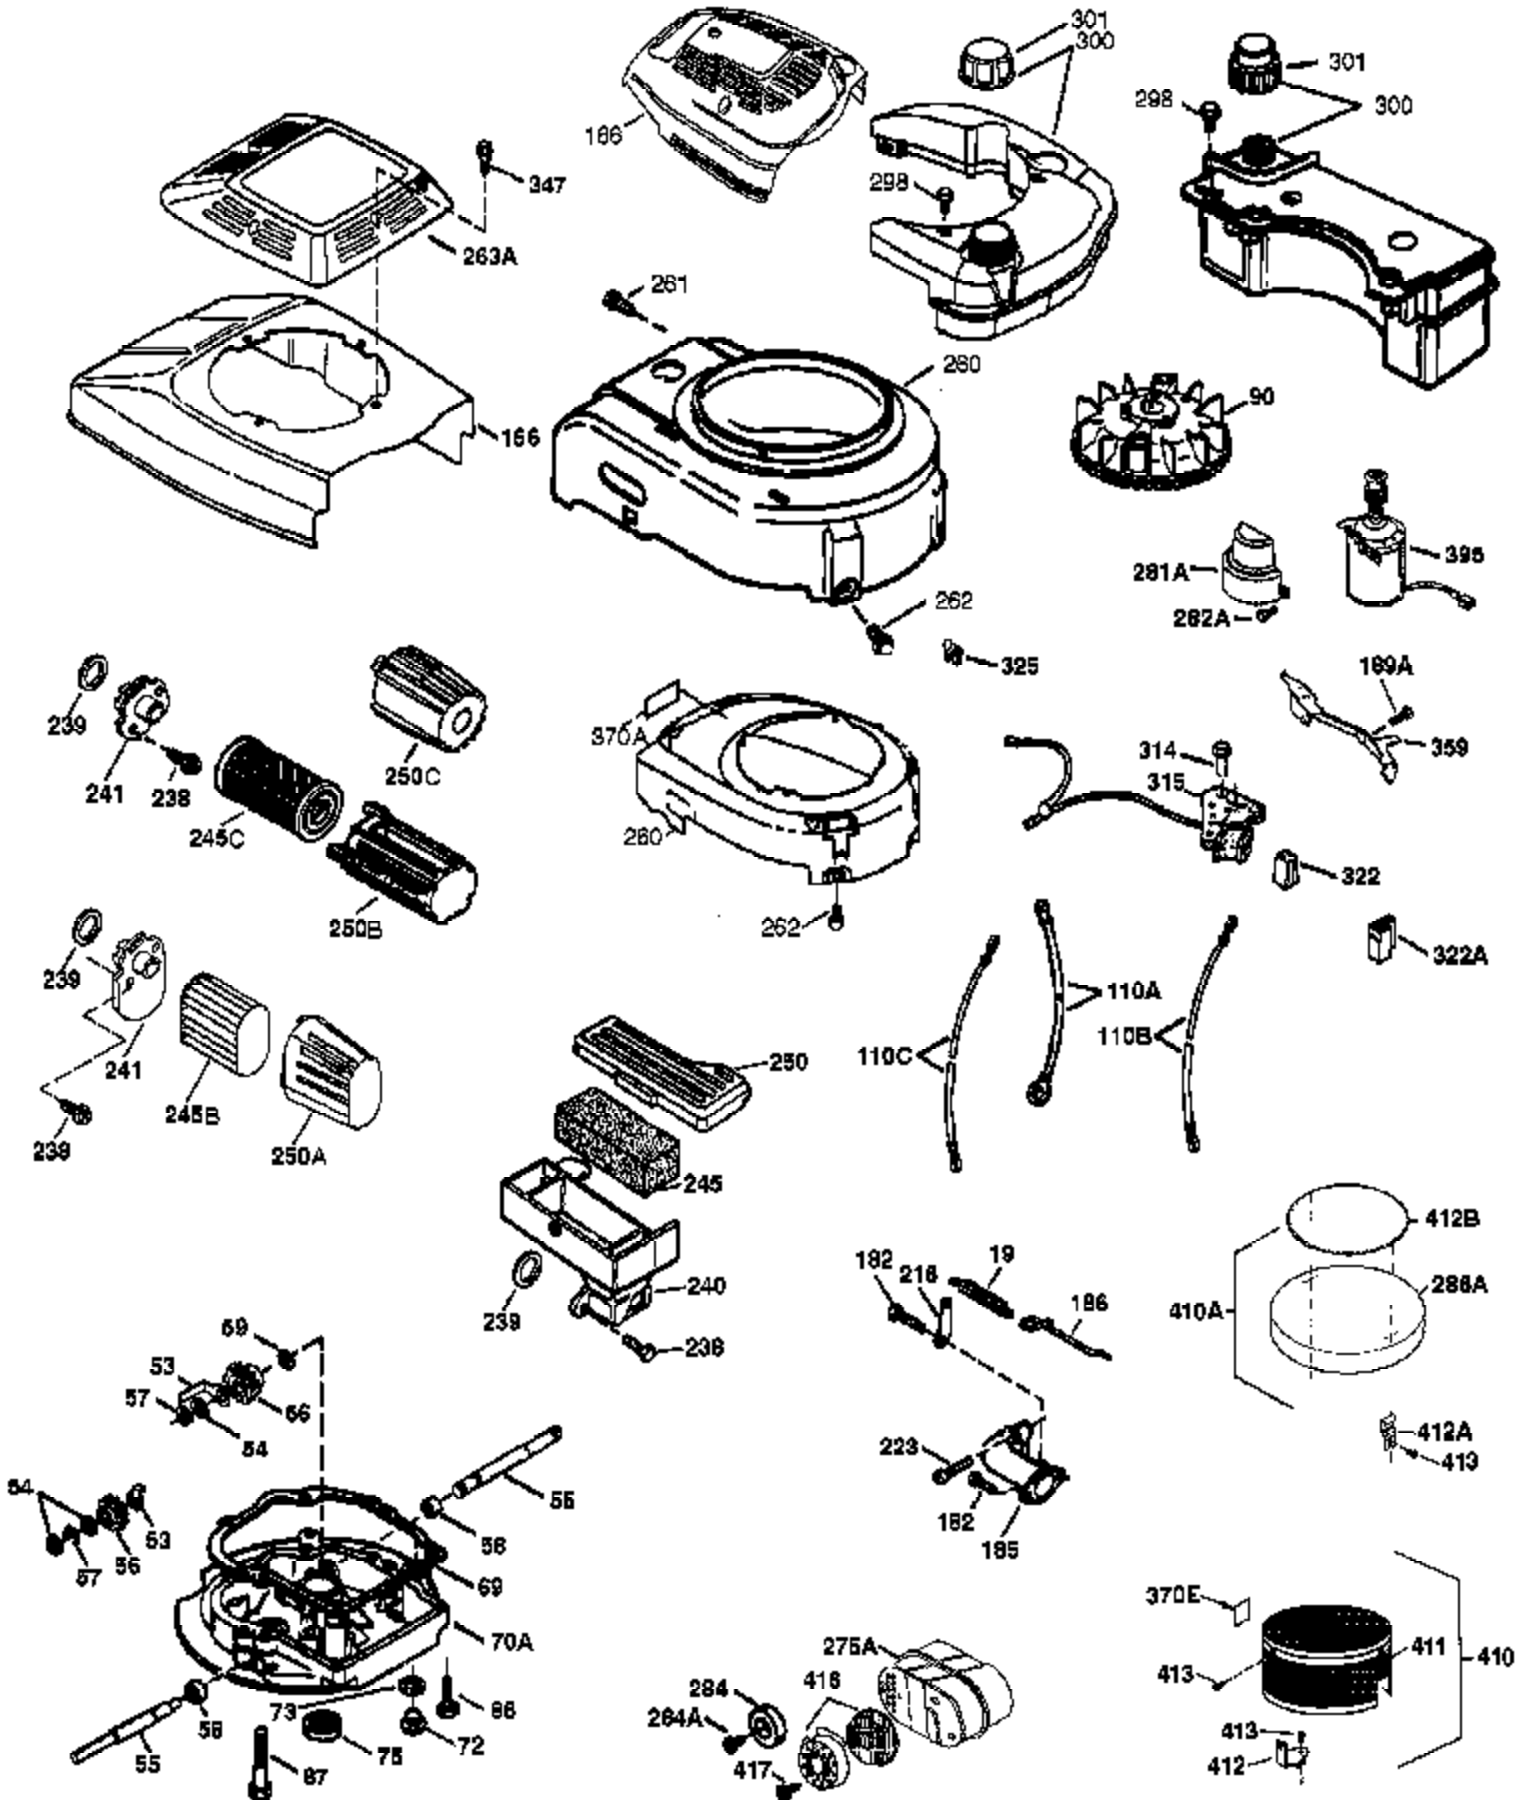

Ref #	Part Number	Qty	Description
19	37453	1	Extension Spring
41	36070	1	Piston & Pin Ass'y. (Std.) (Incl. 43)
41	36071	1	Piston & Pin Ass'y. (.010" OS) (Incl. 43)
69	35261	1	* Mounting Flange Gasket
72	30572	1	Oil Drain Plug
73	28833	1	Oil Drain Plug Gasket
75	27897	1	Oil Seal
86	650488	6	Screw, 1/4-20 x 1-1/4"
90	611112	1	Flywheel
182	6201	2	Screw, 1/4-28 x 7/8"
185	36785	1	Intake Pipe
186	34337	1	Governor Link
223	650451	2	Screw, 1/4-20 x 1"
238	650806	2	Screw, 10-32 x 5/8"
239	34338	1	* Air Cleaner Gasket
240	36743	1	Air Cleaner Body
245	36745	1	Air Cleaner Filter
250	36744	1	Air Cleaner Cover Ass'y.
260	36800	1	Blower Housing
261	30200	2	Screw, 10-24 x 9/16"
262	650831	2	Screw, 1/4-20 x 1/2"
263A	36758	1	Starter Grill
298	28763	3	Screw, 10-32 x 35/64"
300	36757	1	Fuel Tank (Incl. 292 & 301)
301	36246	1	Fuel Cap
370A	36261	1	Lubrication Decal (replaces 64-831)
416	36085	1	Spark Arrestor Kit (Incl. 417)(Optional)
417	650760	1	Screw, 8-32 x 3/8" (Optional)