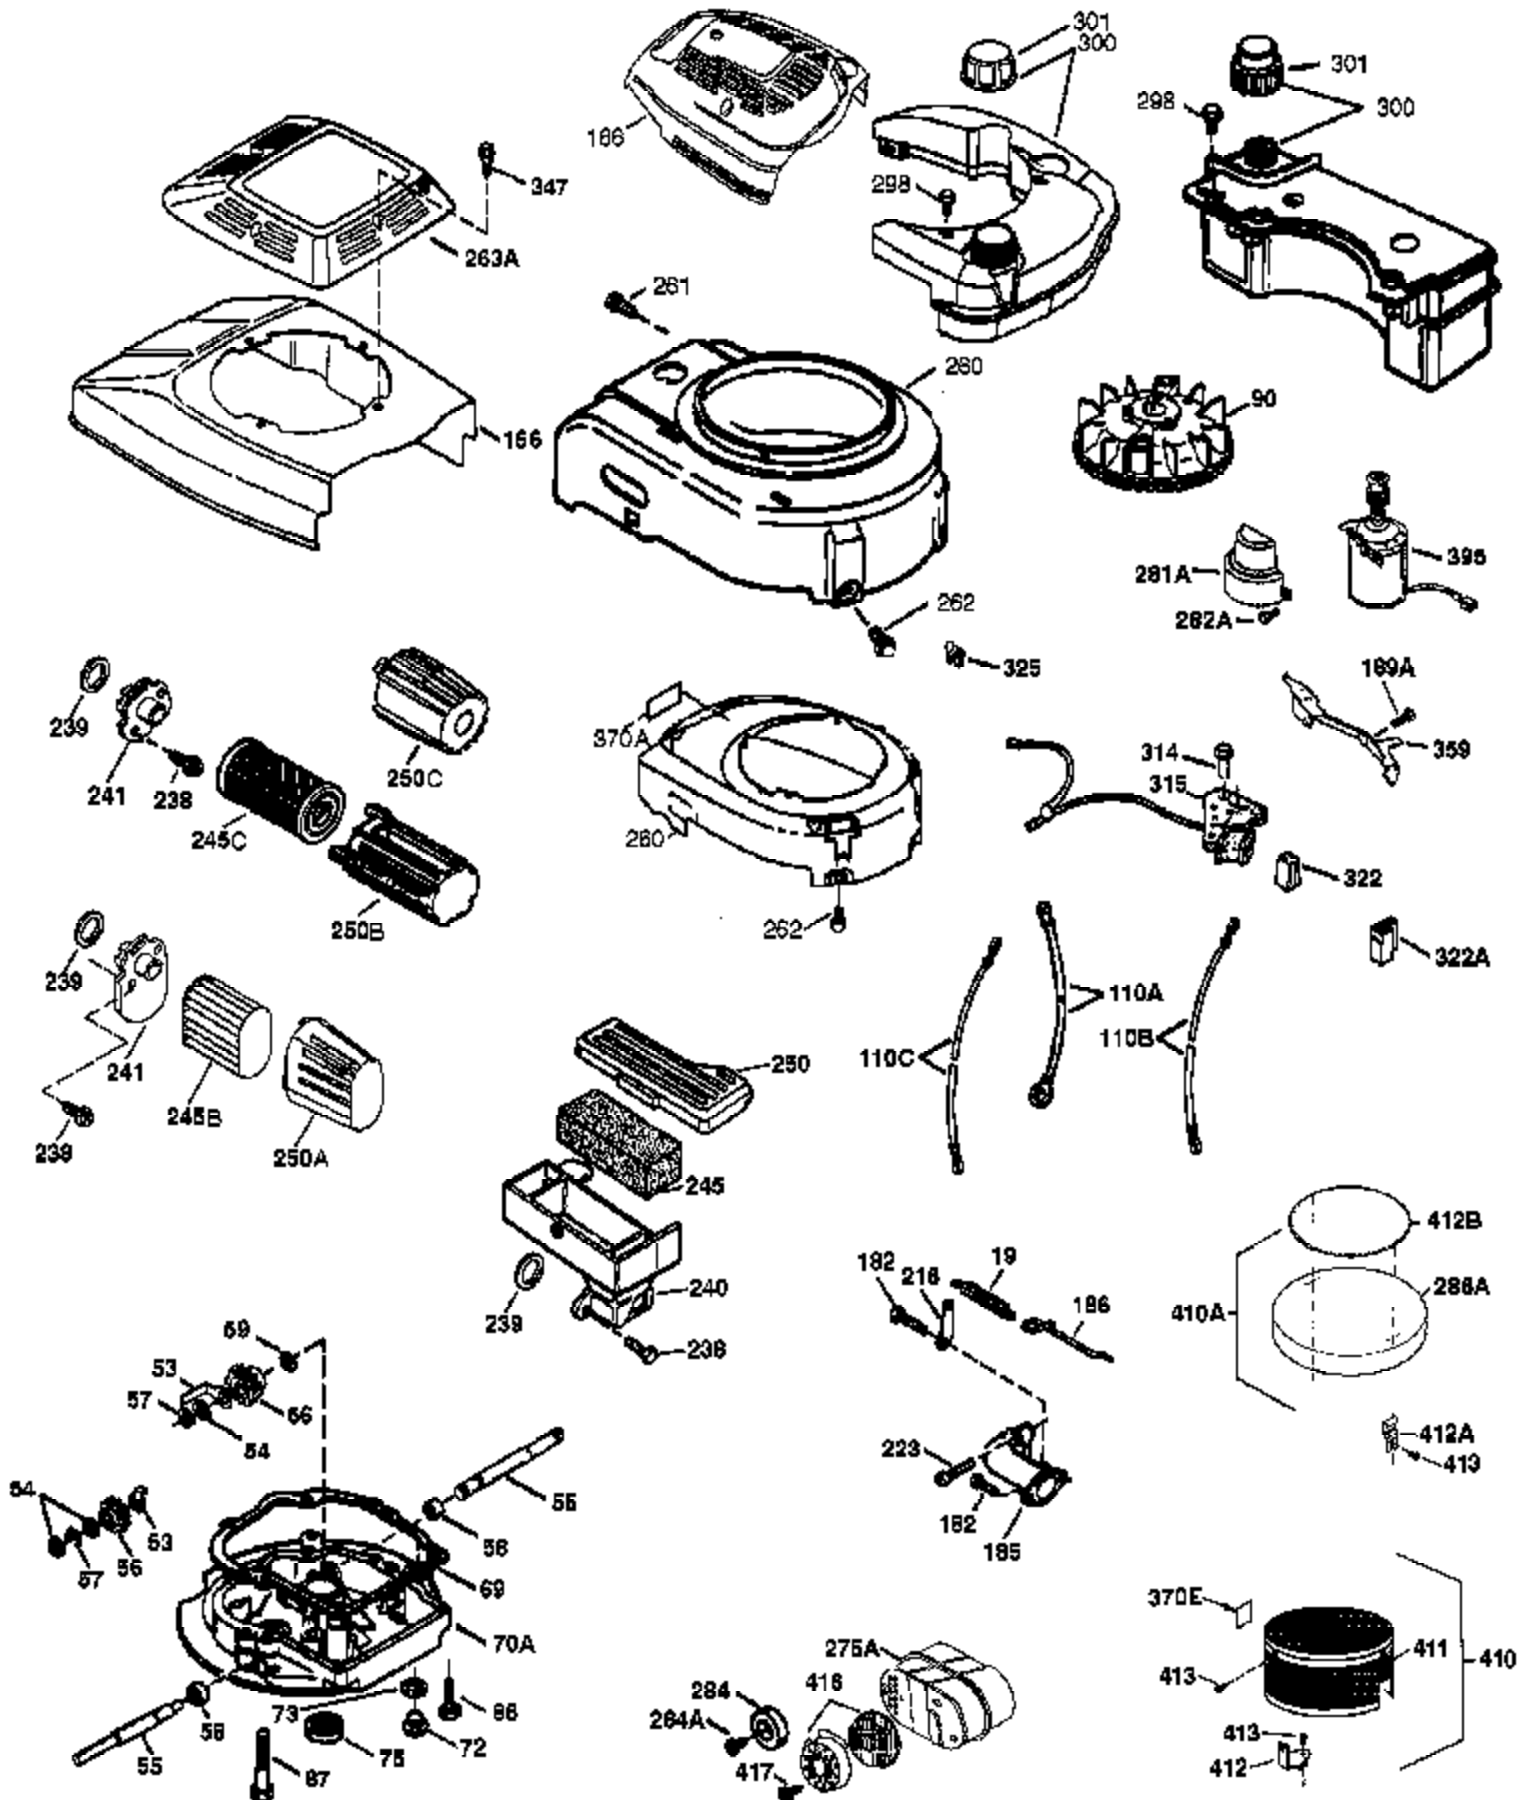

Ref #	Part Number	Qty	Description
19	36281	1	Extension Spring
41	36070	1	Piston & Pin Ass'y. (Std.) (Incl. 43)
41	36071	1	Piston & Pin Ass'y. (.010" OS) (Incl. 43)
69	35261	1	* Mounting Flange Gasket
72	36083	1	Oil Drain Plug
75	27897	1	Oil Seal
86	650488	6	Screw, 1/4-20 x 1-1/4"
90	611112	1	Flywheel
182	6201	2	Screw, 1/4-28 x 7/8"
185	36785	1	Intake Pipe
186	32653	1	Governor Link
216	33086	1	R.P.M. Adjusting Lever
223	650451	2	Screw, 1/4-20 x 1"
238	650932	2	Screw, 10-32 x 49/64"
239	34338	1	* Air Cleaner Gasket
241	35797	1	Air Cleaner Collar
245	35066	1	Air Cleaner Filter
250	35065	1	Air Cleaner Cover
260	36980	1	Blower Housing
261	30200	2	Screw, 10-24 x 9/16"
262	650831	2	Screw, 1/4-20 x 1/2"
298	28763	3	Screw, 10-32 x 35/64"
300	36916	1	Fuel Tank (Incl. 292 & 301)
301	36246	1	Fuel Cap
370A	36261	1	Lubrication Decal
416	36085	1	Spark Arrestor Kit (Incl. 417)(Optional)
417	650821	1	Screw, 10-32 x 1/2" (Optional)
900	0	1	Replacement Engine 750826A, order from 71-999
900	0	1	Replacement Short Block 750796B, order from 71-999