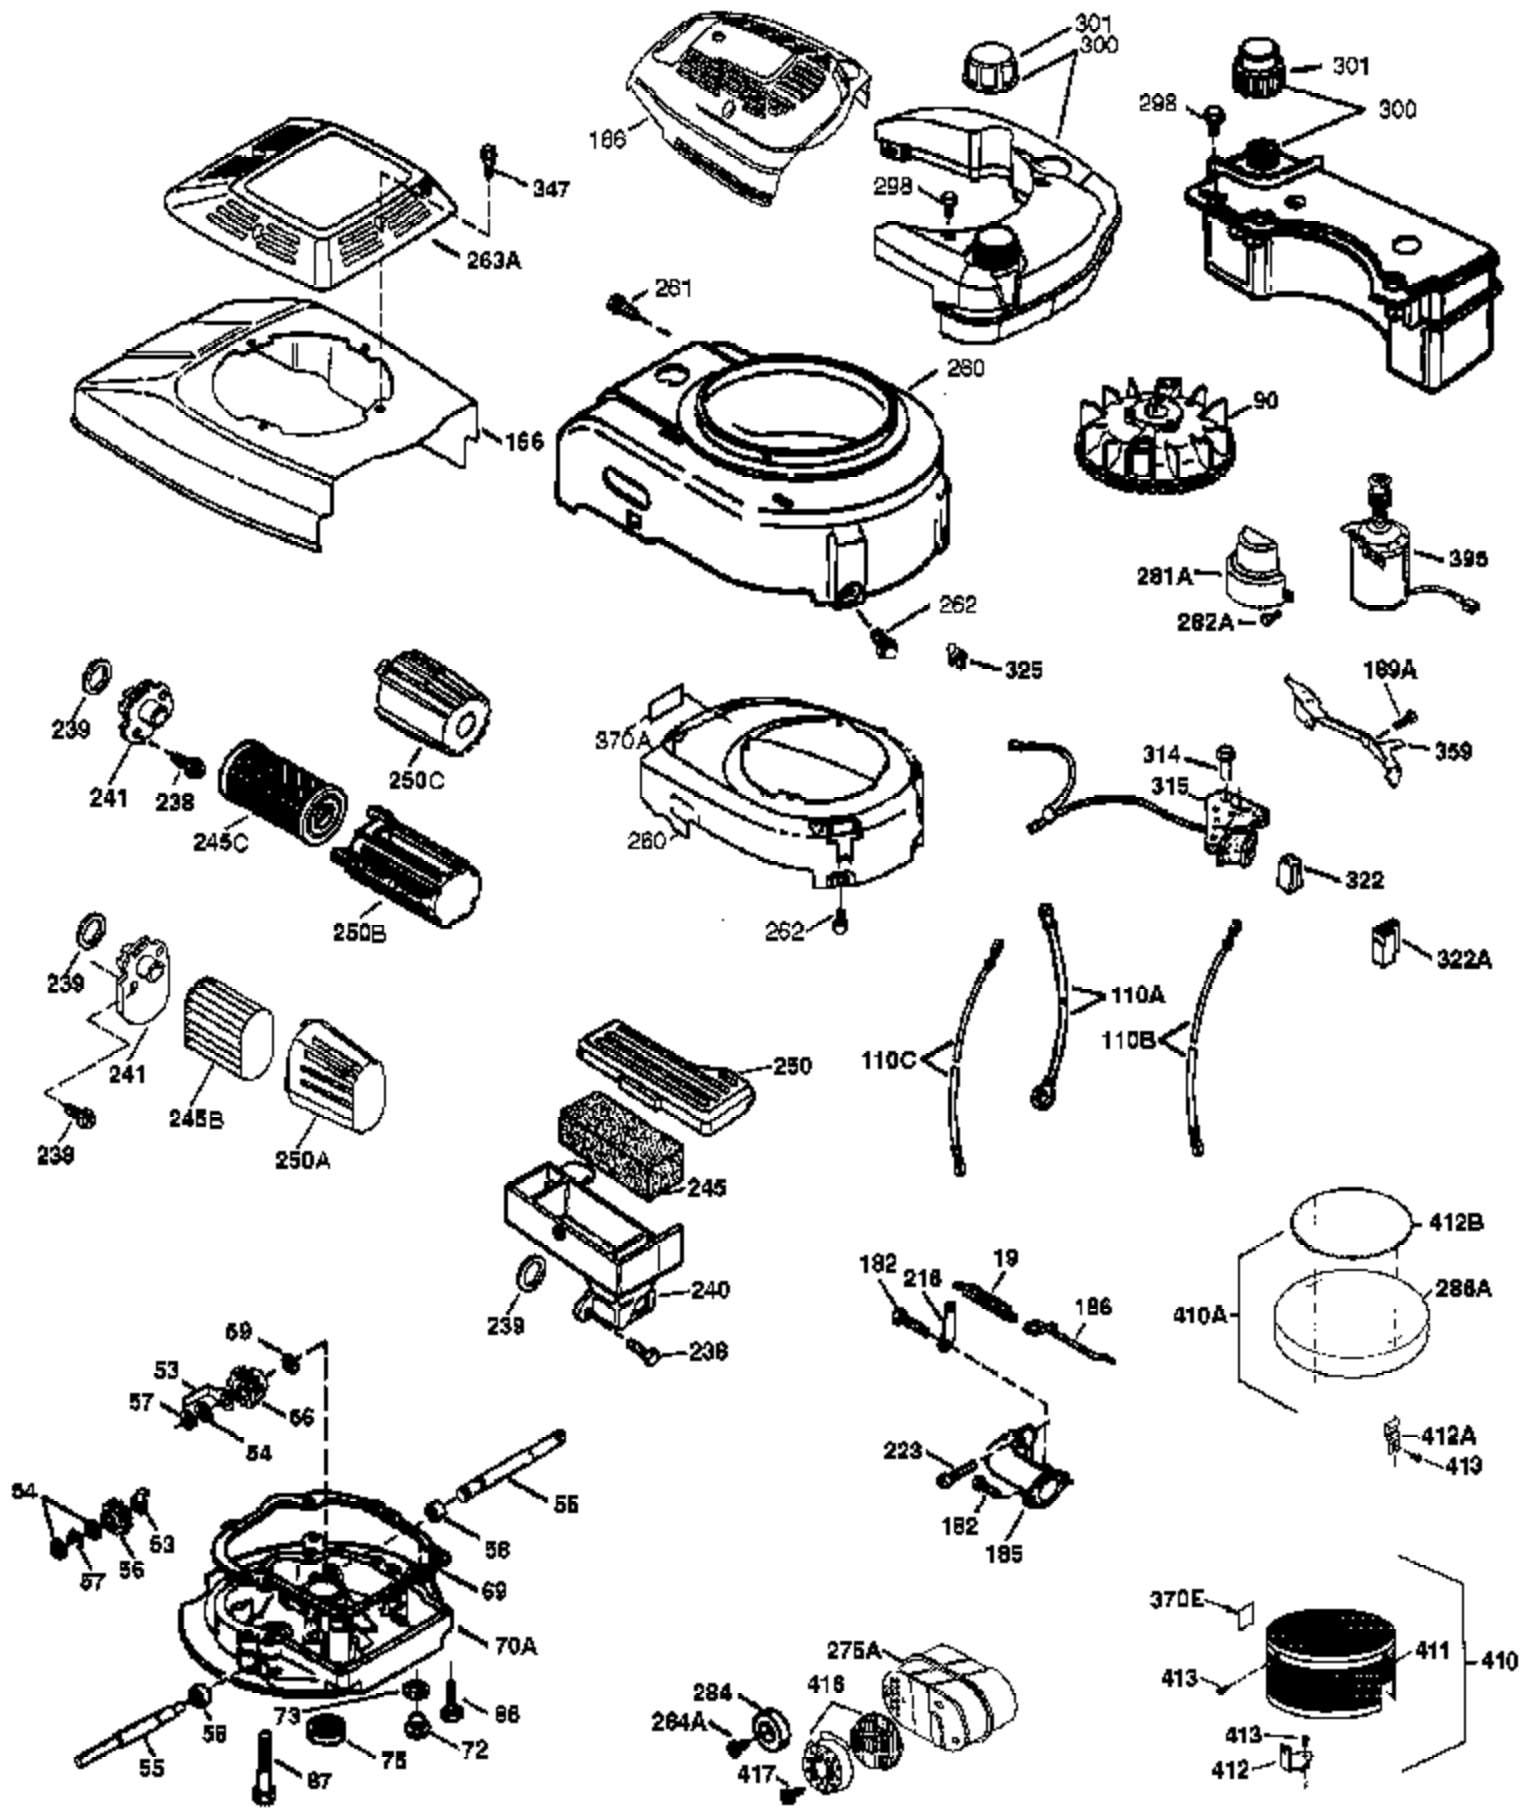

Ref #	Part Number	Qty	Description
19	36281	1	Extension Spring
41	36070	1	Piston & Pin Ass'y. (Std.) (Incl. 43)
41	36071	1	Piston & Pin Ass'y. (.010" OS) (Incl. 43)
69	35261	1	* Mounting Flange Gasket
72	36083	1	Oil Drain Plug
75	27897	1	Oil Seal
86	650488	6	Screw, 1/4-20 x 1-1/4"
90	611112	1	Flywheel
182	6201	2	Screw, 1/4-28 x 7/8"
185	36785	1	Intake Pipe
186	34337	1	Governor Link
223	650451	2	Screw, 1/4-20 x 1"
238	650932	2	Screw, 10-32 x 49/64"
239	34338	1	* Air Cleaner Gasket
241	36919	1	Air Cleaner Collar
245	36905	1	Air Filter
250	37122	1	Air Filter Cover
260	36980	1	Blower Housing
261	30200	2	Screw, 10-24 x 9/16"
262	650831	2	Screw, 1/4-20 x 1/2"
263A	37184	1	Starter Grille
298	28763	3	Screw, 10-32 x 35/64"
300	36916	1	Fuel Tank (Incl. 292 & 301)
301	36246	1	Fuel Cap
347	651038	1	Screw,(10-32 x 27/32")
370A	36261	1	Lubrication Decal
416	36085	1	Spark Arrestor Kit (Incl. 417)(Optional)
417	650821	1	Screw, 10-32 x 1/2" (Optional)